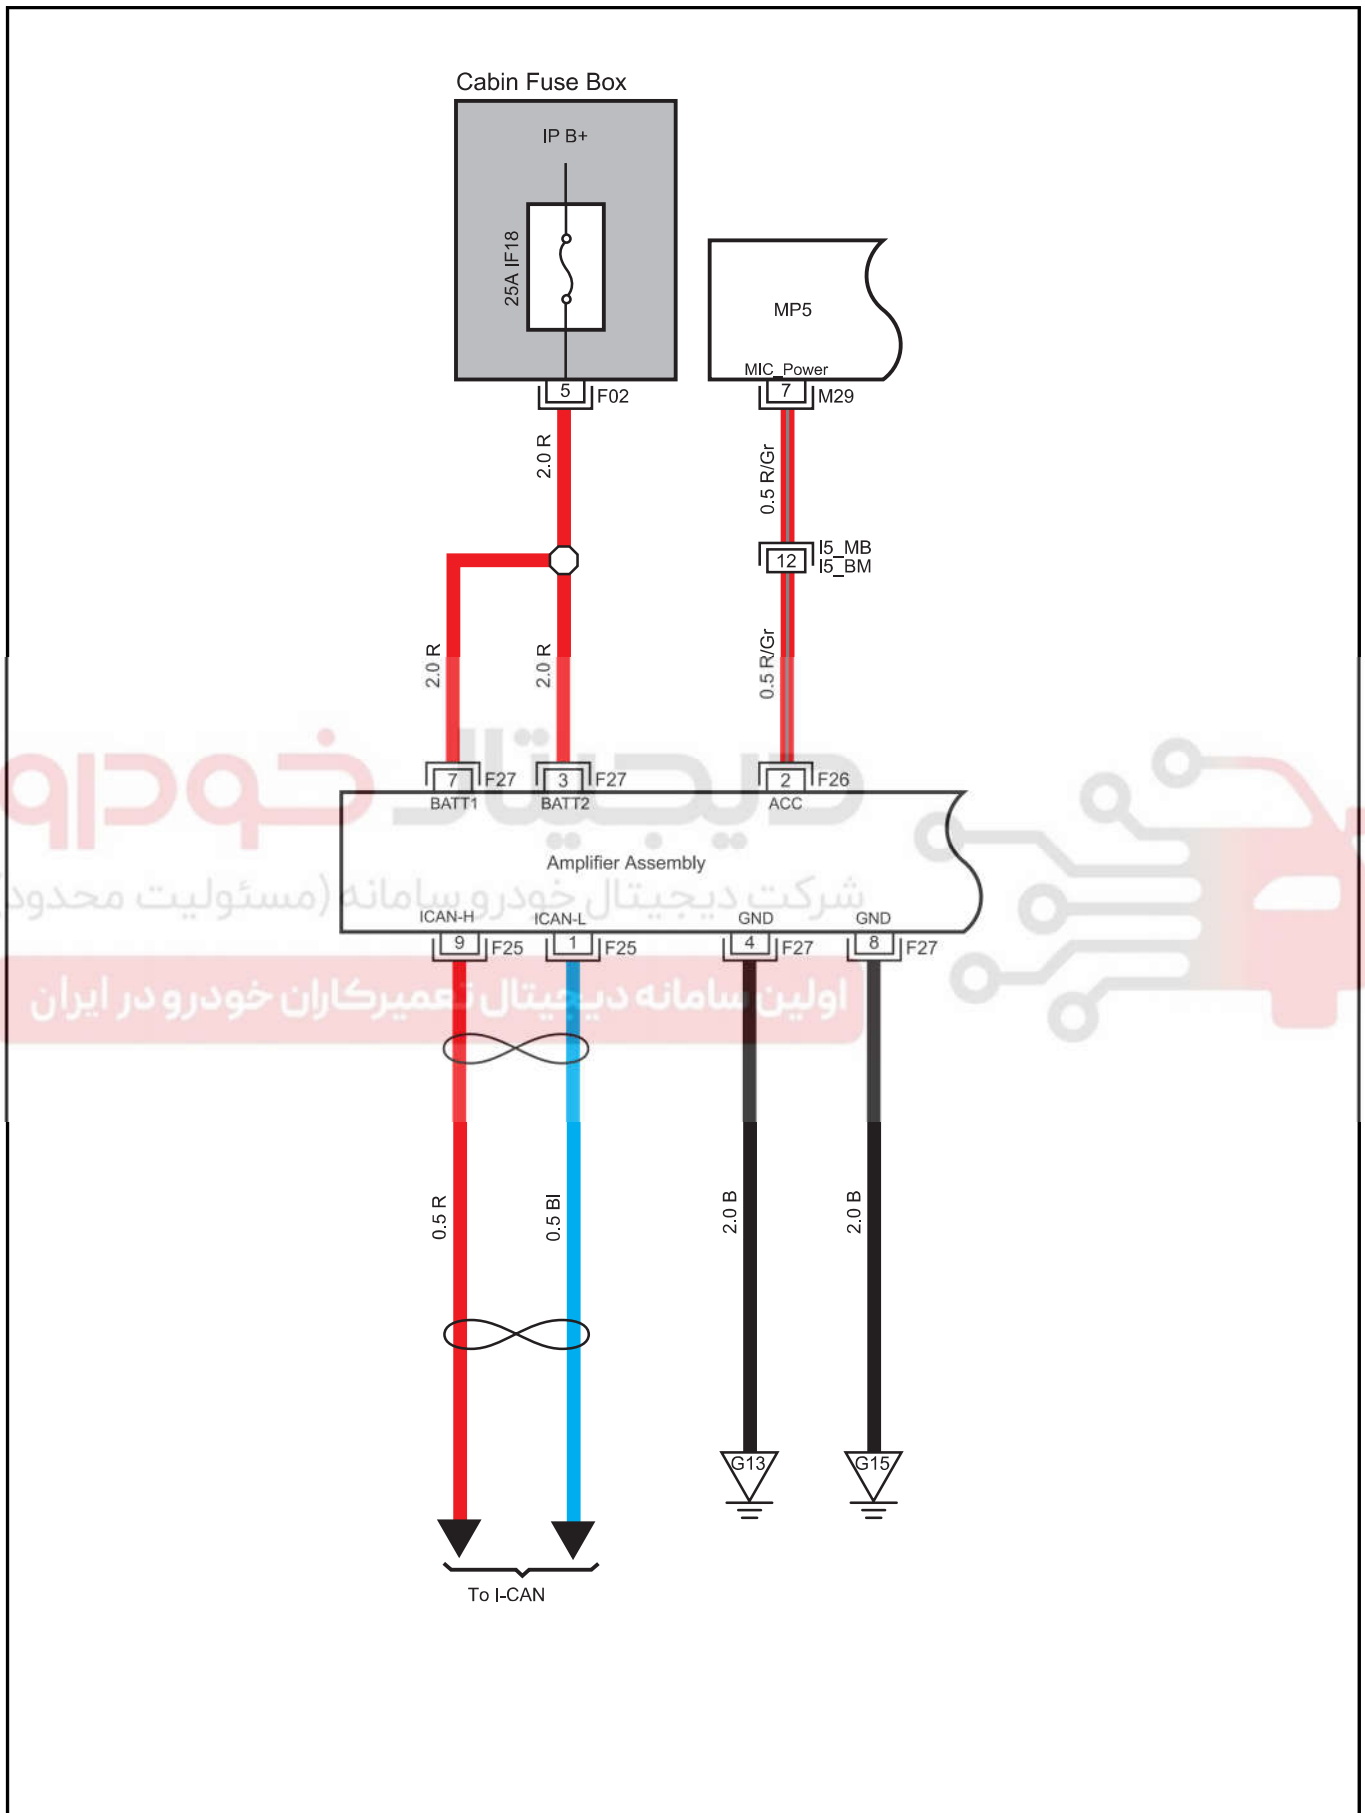

Amplifier 1

Connector	Name	Page
F02	Cabin Fuse Box G	25
F25	Amplifier Assembly 1	26
F26	Amplifier Assembly 2	26
F27	Amplifier Assembly 3	26
M29	MP5C3	21
G13	Body W.H. GND 2(terminal 1)	42
G15	Body W.H. GND 4(terminal 1)	42
I5_BM	Body W.H. Connector 5 Connecting Main W.H.	27
I5_MB	Main W.H. Connector 5 Connecting Body W.H.	20