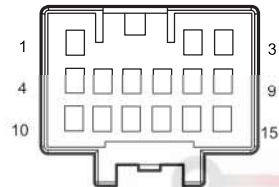

I_BRLD Body W.H. Connector
Connecting RL Door W.H.