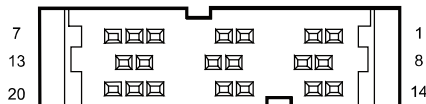

F02
Cabin Fuse Box G

M29 MP5C3

G13
Body W.H. GND 2(terminal 1)

G15
Body W.H. GND 4(terminal 1)

شرکت دیجیتال خودرو (مسئولیت محدود)
اولین سامانه دیجیتال تعمیرکاران خودرو در ایران