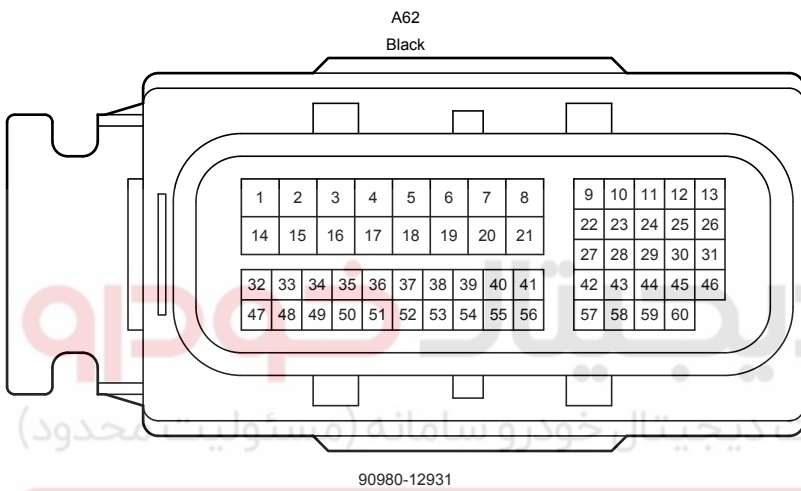

Charging (Except Korea) (Before Oct. 2015 Production)