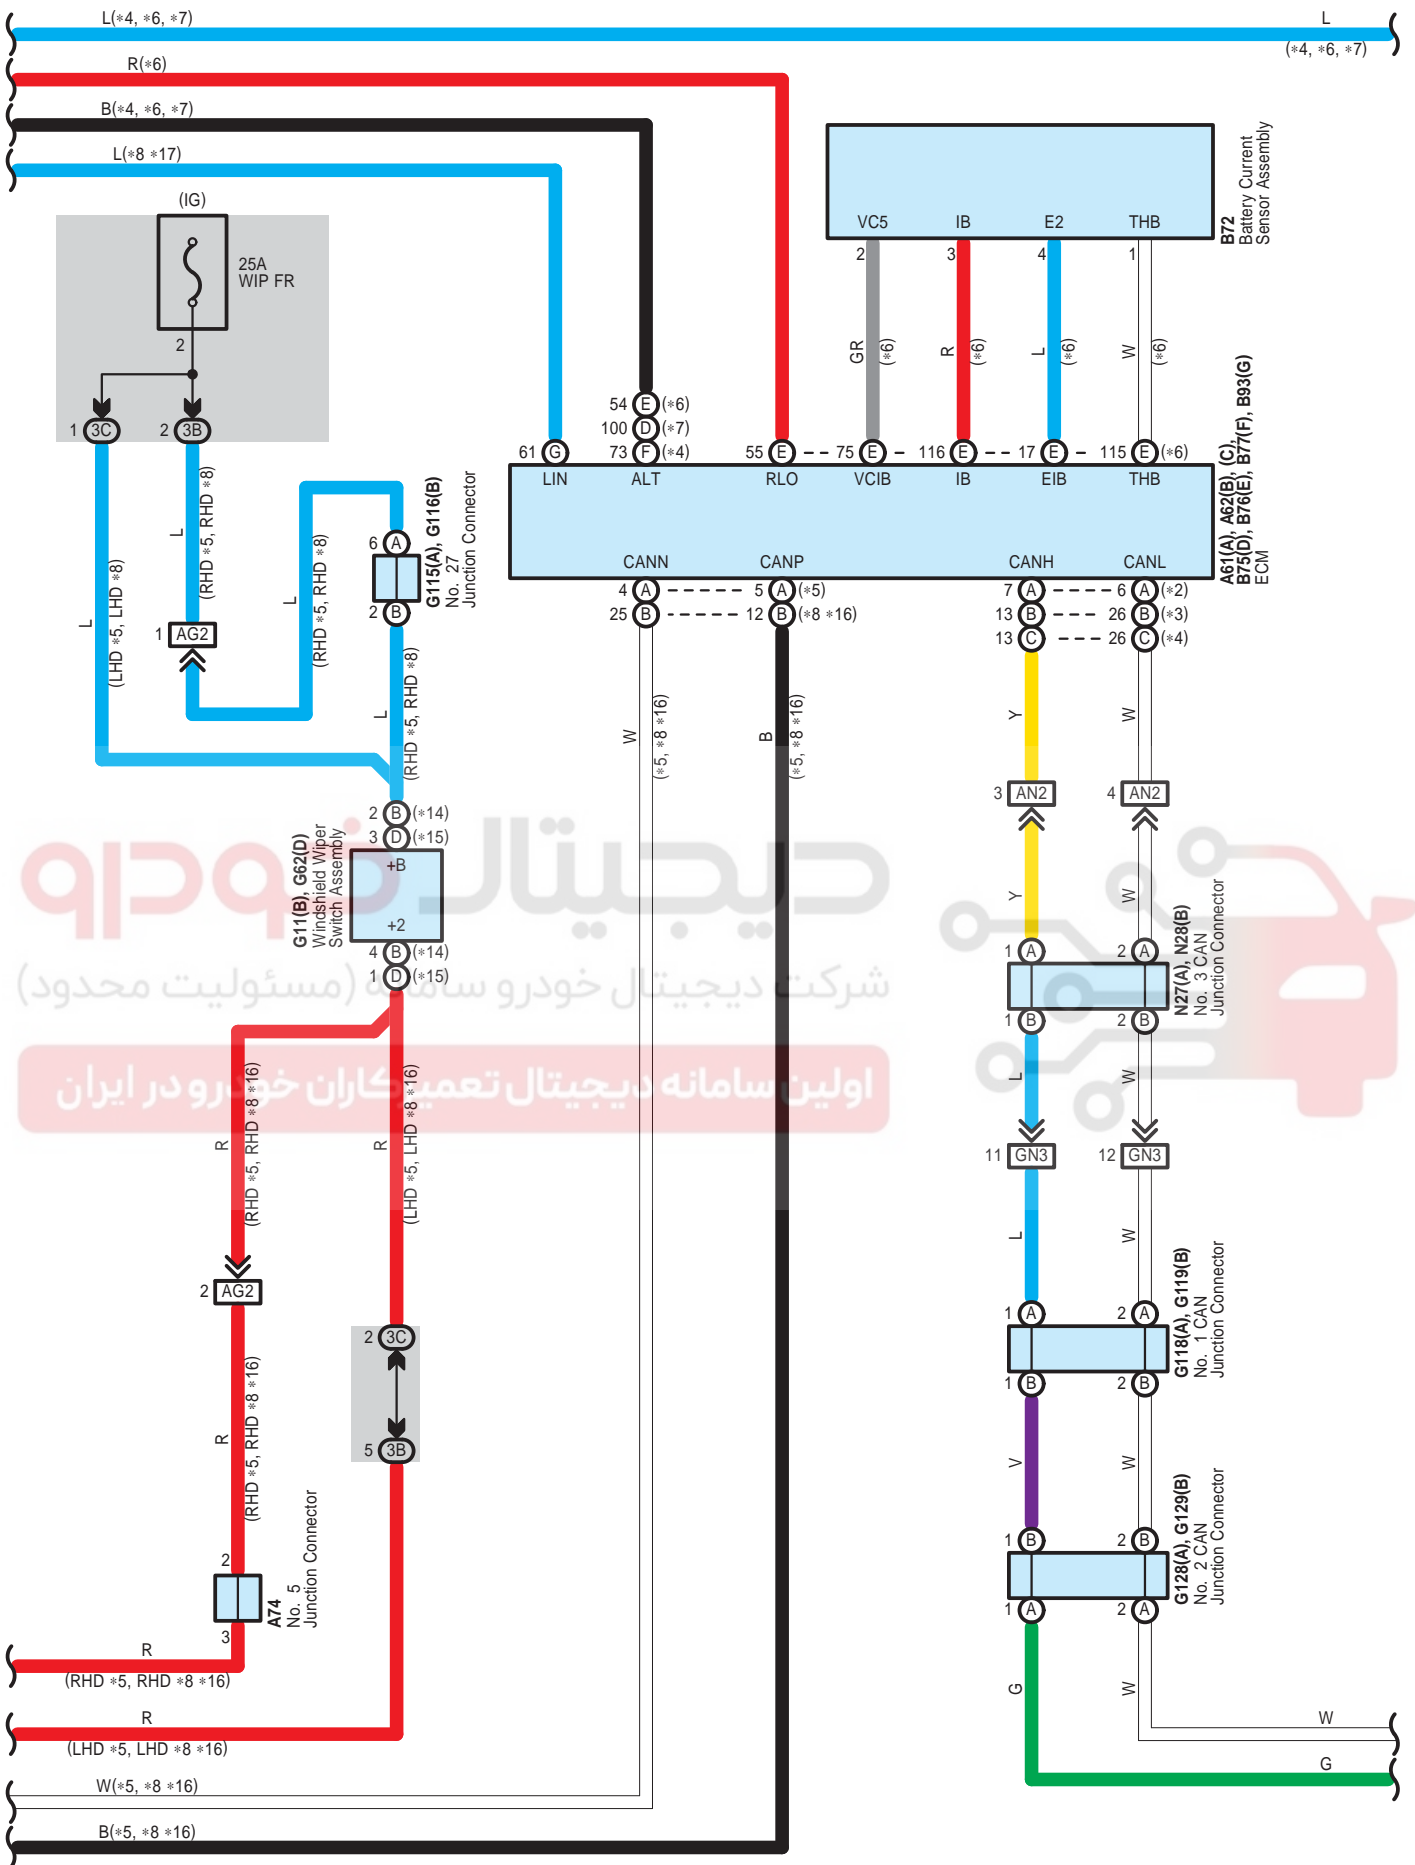

Charging (Except Korea) (Before Oct. 2015 Production)