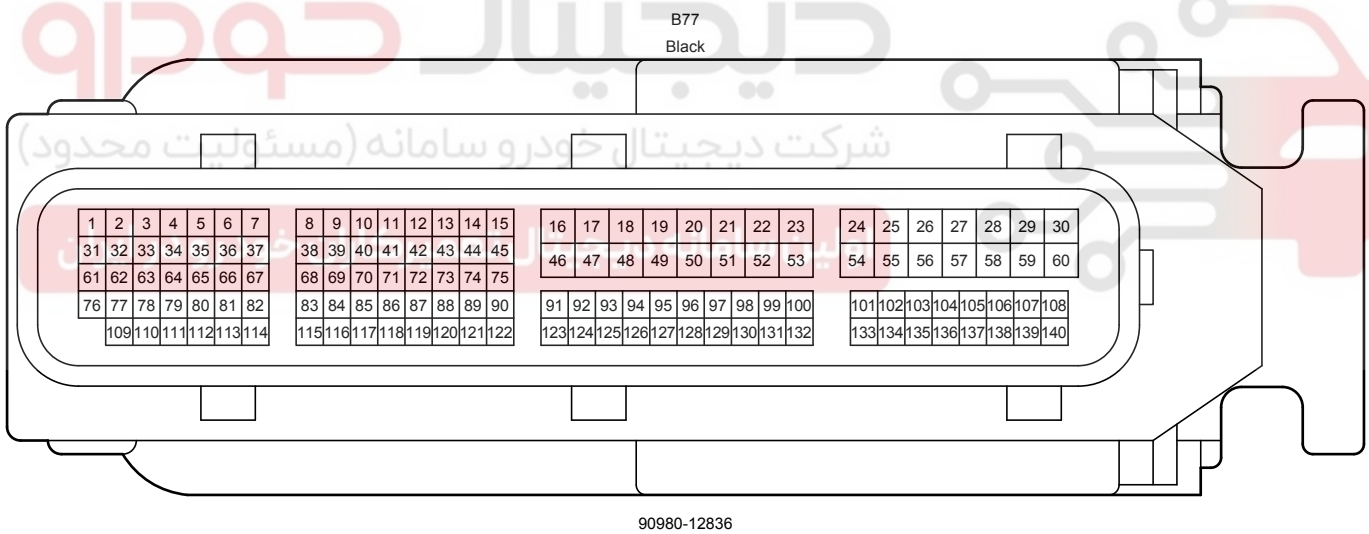

Charging (Korea) (Before Oct. 2015 Production)