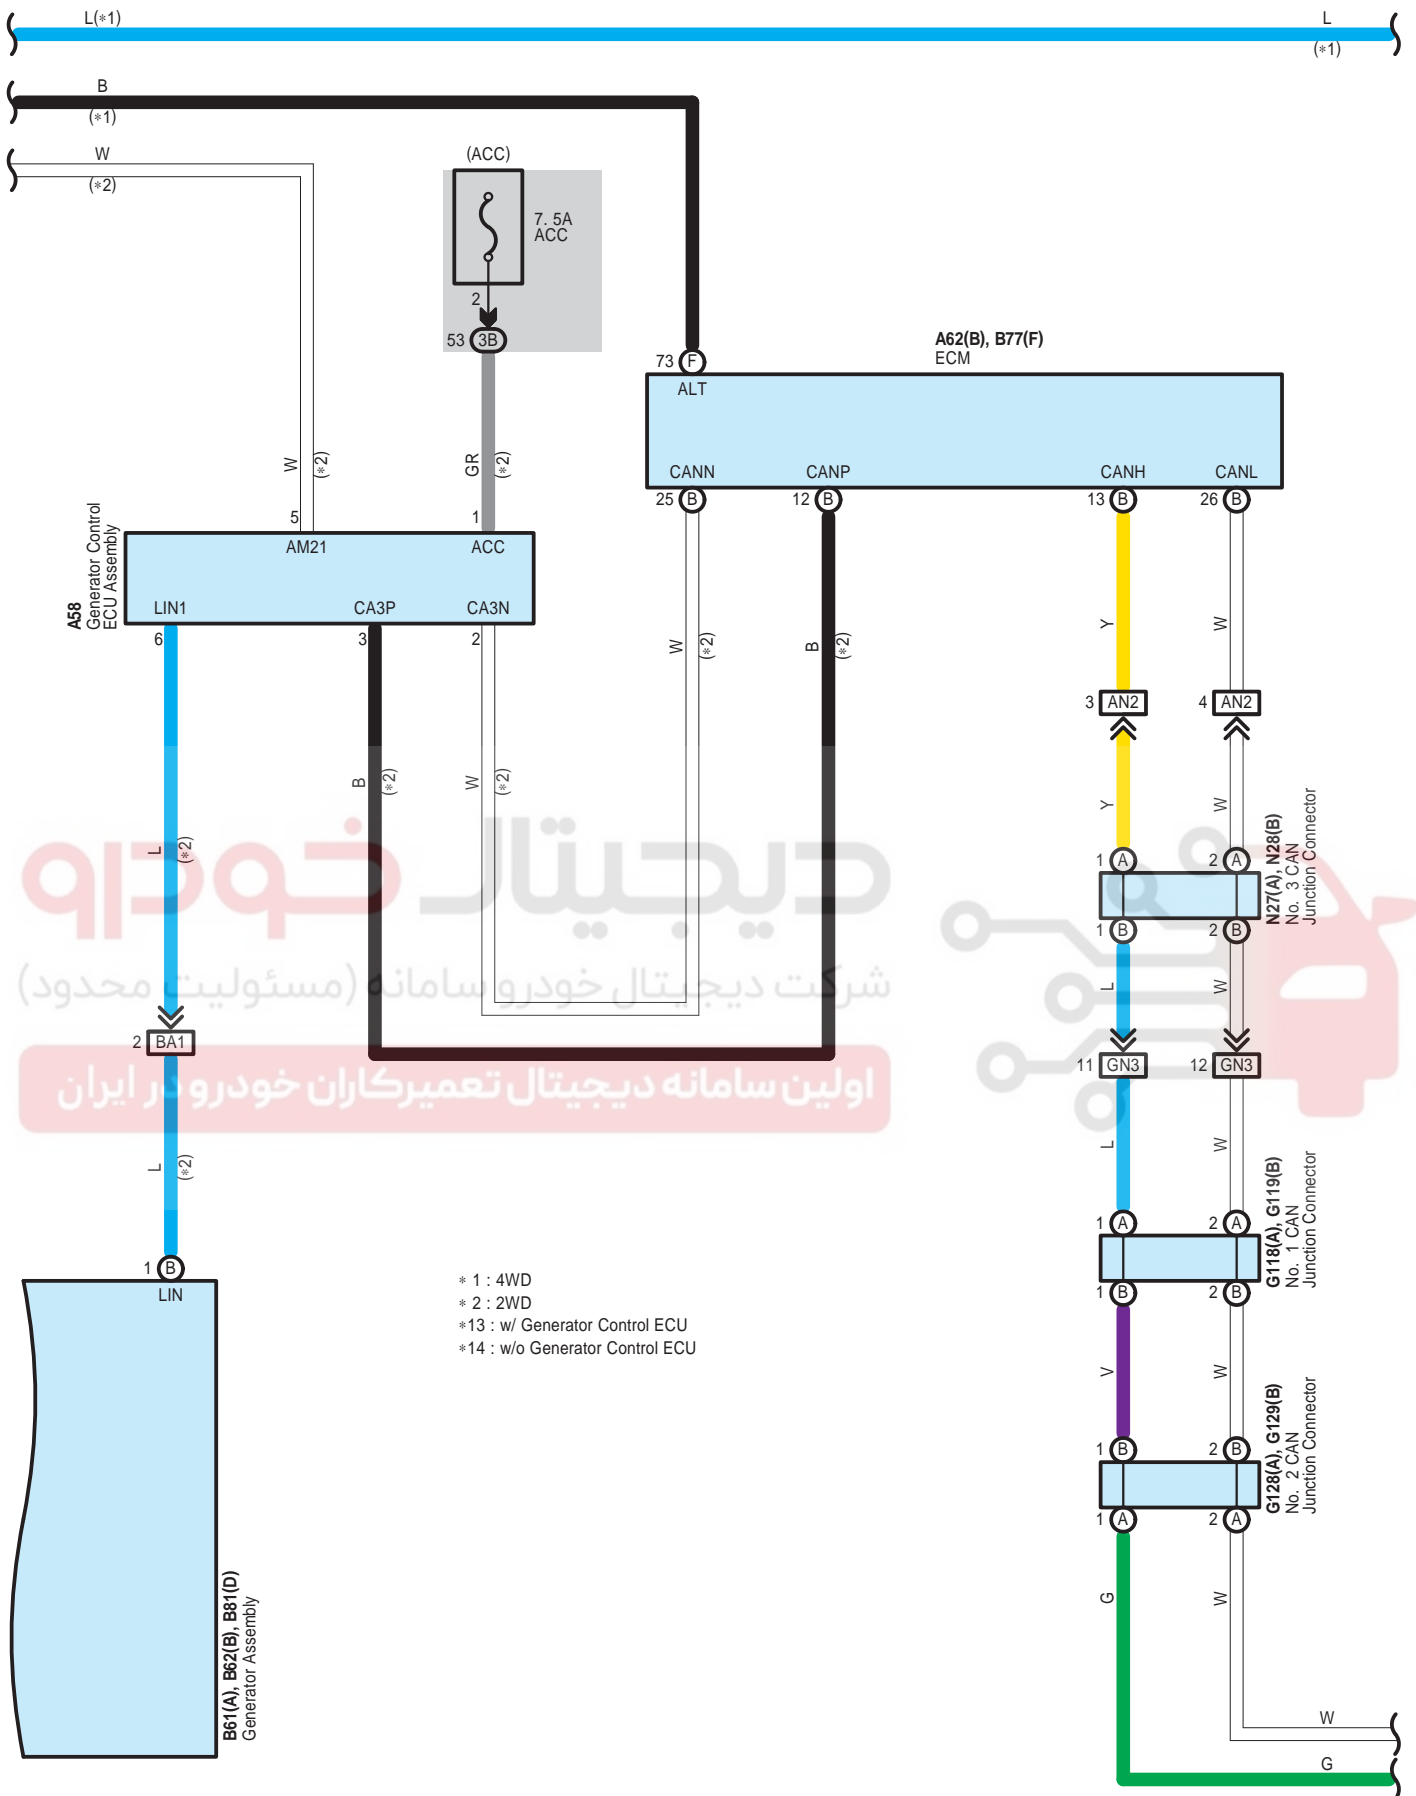

Charging (Korea) (Before Oct. 2015 Production)