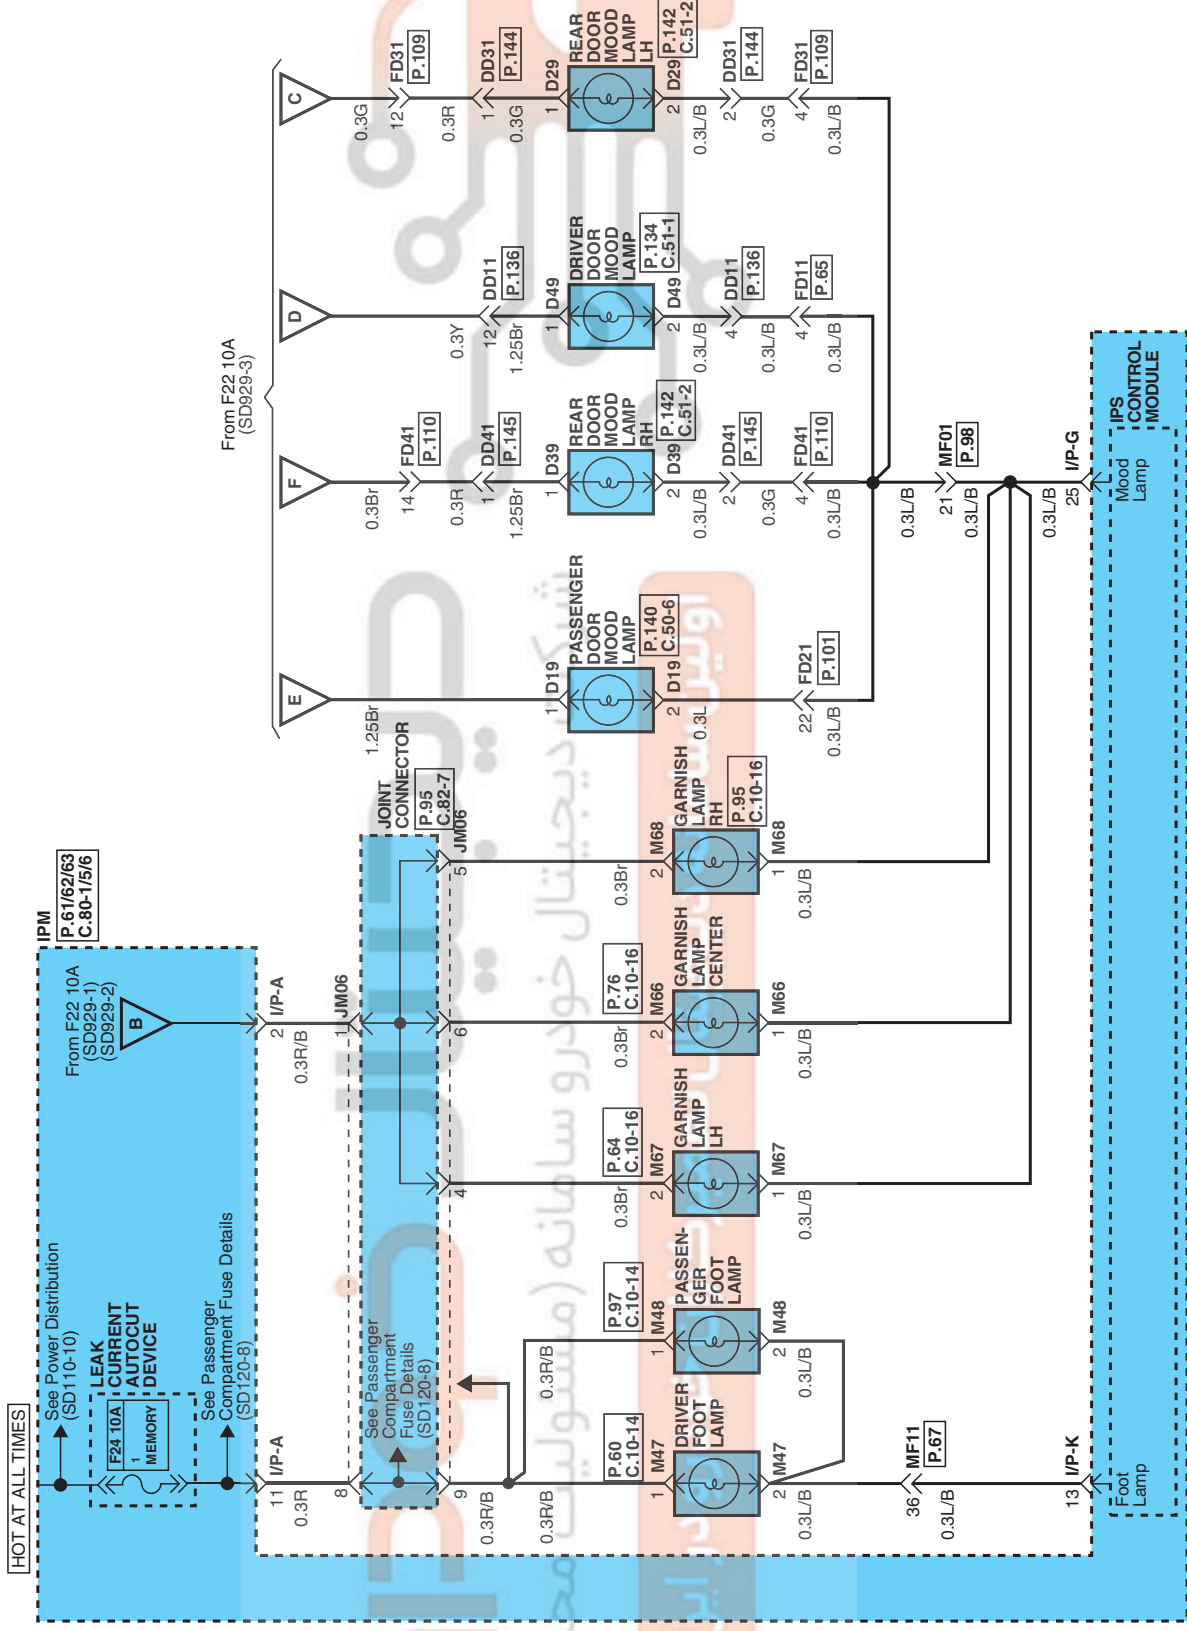

SD929-2

General Type Room Lamp

[P.109] GF02

EVGSD12929BL

COURTESY & TRUNK LAMPS

Courtesy & Trunk Lamps (3)

SD929-3

EVGS012929CL

COURTESY & TRUNK LAMPS

Courtesy & Trunk Lamps (4)

SD929-4

COURTESY & TRUNK LAMPS

Courtesy & Trunk Lamps (5)

SD929-5

Welcome System (1/2)

COURTESY & TRUNK LAMPS

Courtesy & Trunk Lamps (6)

SD929-6

Welcome System (2/2)