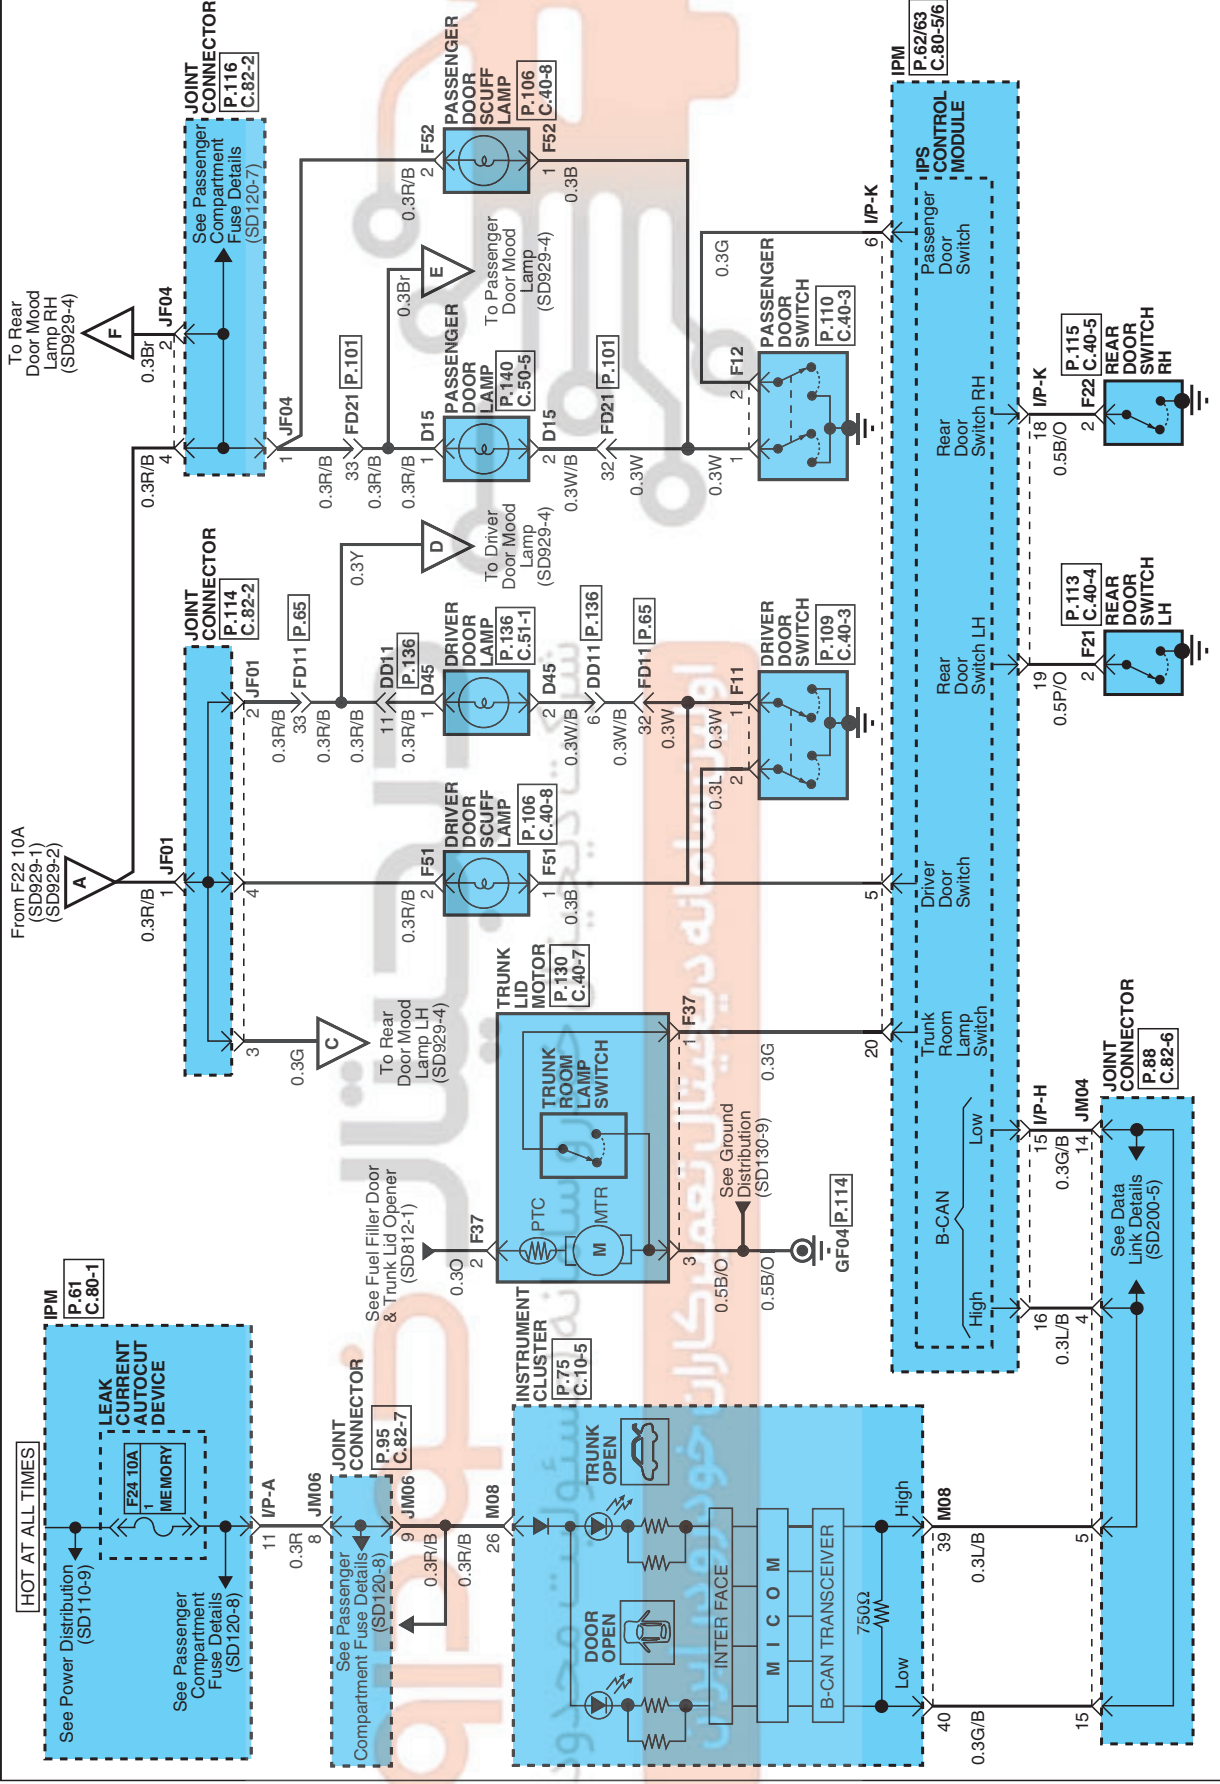

SD929-2

General Type Room Lamp

[P.109] GF02

EVGSD12929BL

COURTESY & TRUNK LAMPS

Courtesy & Trunk Lamps (3)

SD929-3

EVGS012929CL

COURTESY & TRUNK LAMPS

Courtesy & Trunk Lamps (4)

SD929-4

COURTESY & TRUNK LAMPS

Courtesy & Trunk Lamps (5)

SD929-5

Welcome System (1/2)

COURTESY & TRUNK LAMPS

Courtesy & Trunk Lamps (6)

SD929-6

Welcome System (2/2)