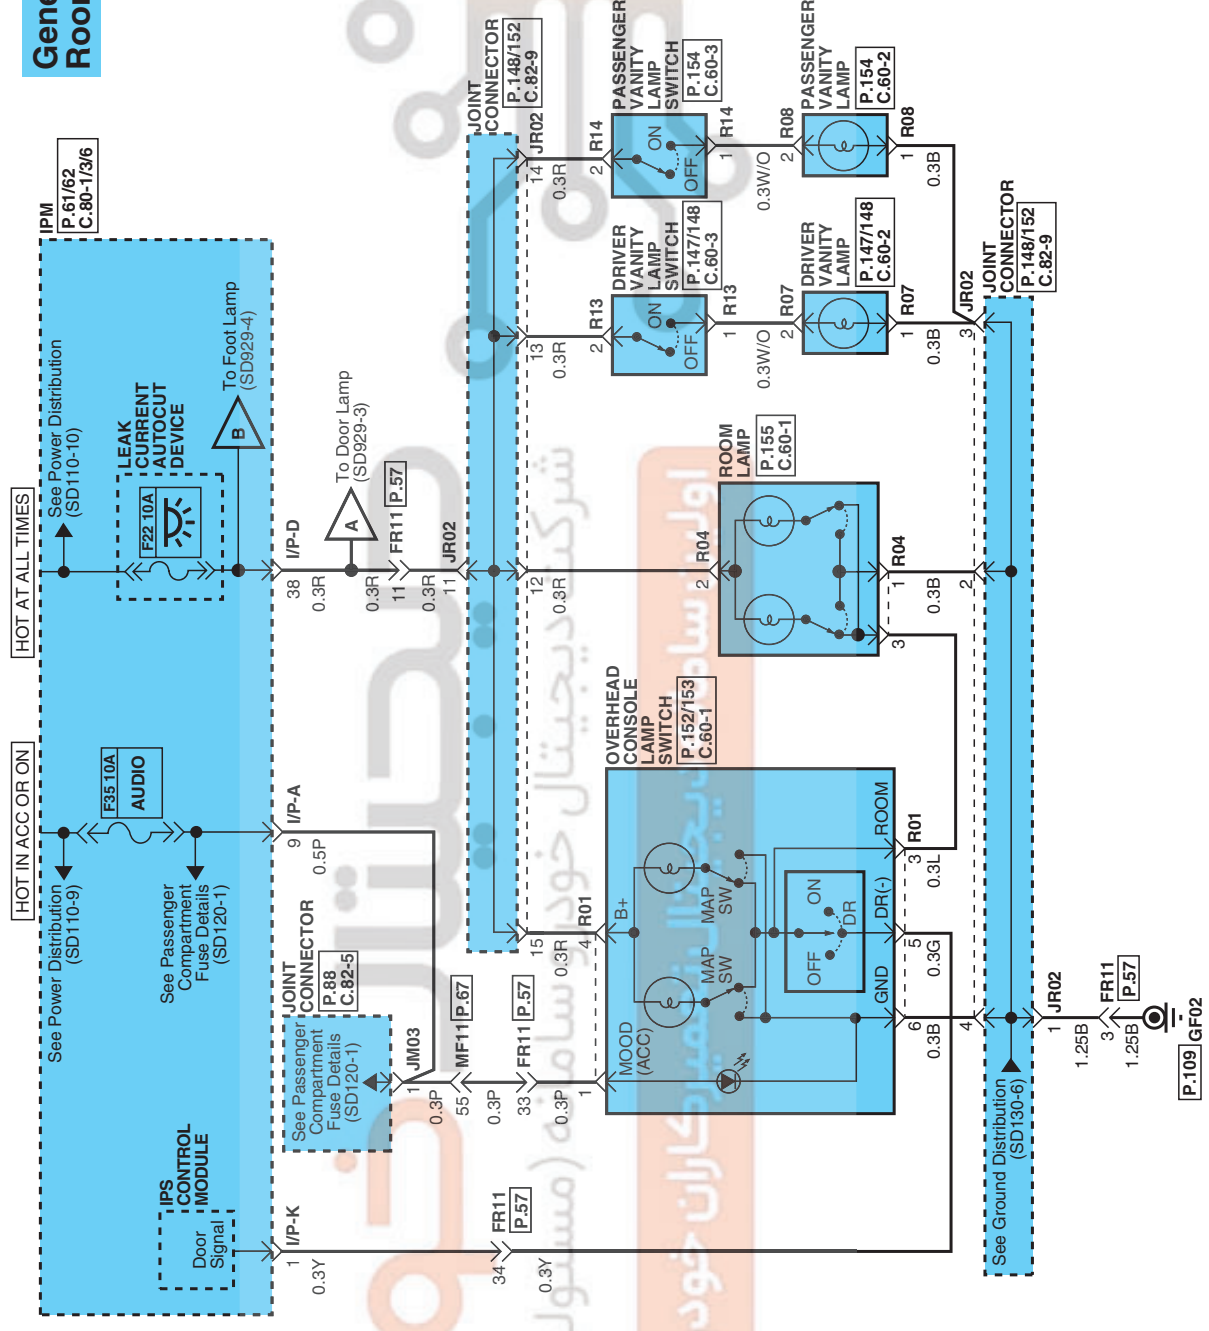

COURTESY & TRUNK LAMPS

EFE028B6

Courtesy & Trunk Lamps (1)

SD929-1

Deluxe Type Room Lamp

EVGSD12929AL

COURTESY & TRUNK LAMPS

Courtesy & Trunk Lamps (2)

SD929-2

General Type Room Lamp

[P.109] GF02

EVGSD12929BL

COURTESY & TRUNK LAMPS

Courtesy & Trunk Lamps (3)

SD929-3

EVGS012929CL

COURTESY & TRUNK LAMPS

Courtesy & Trunk Lamps (4)

SD929-4

COURTESY & TRUNK LAMPS

Courtesy & Trunk Lamps (5)

SD929-5

Welcome System (1/2)

COURTESY & TRUNK LAMPS

Courtesy & Trunk Lamps (6)

SD929-6

Welcome System (2/2)