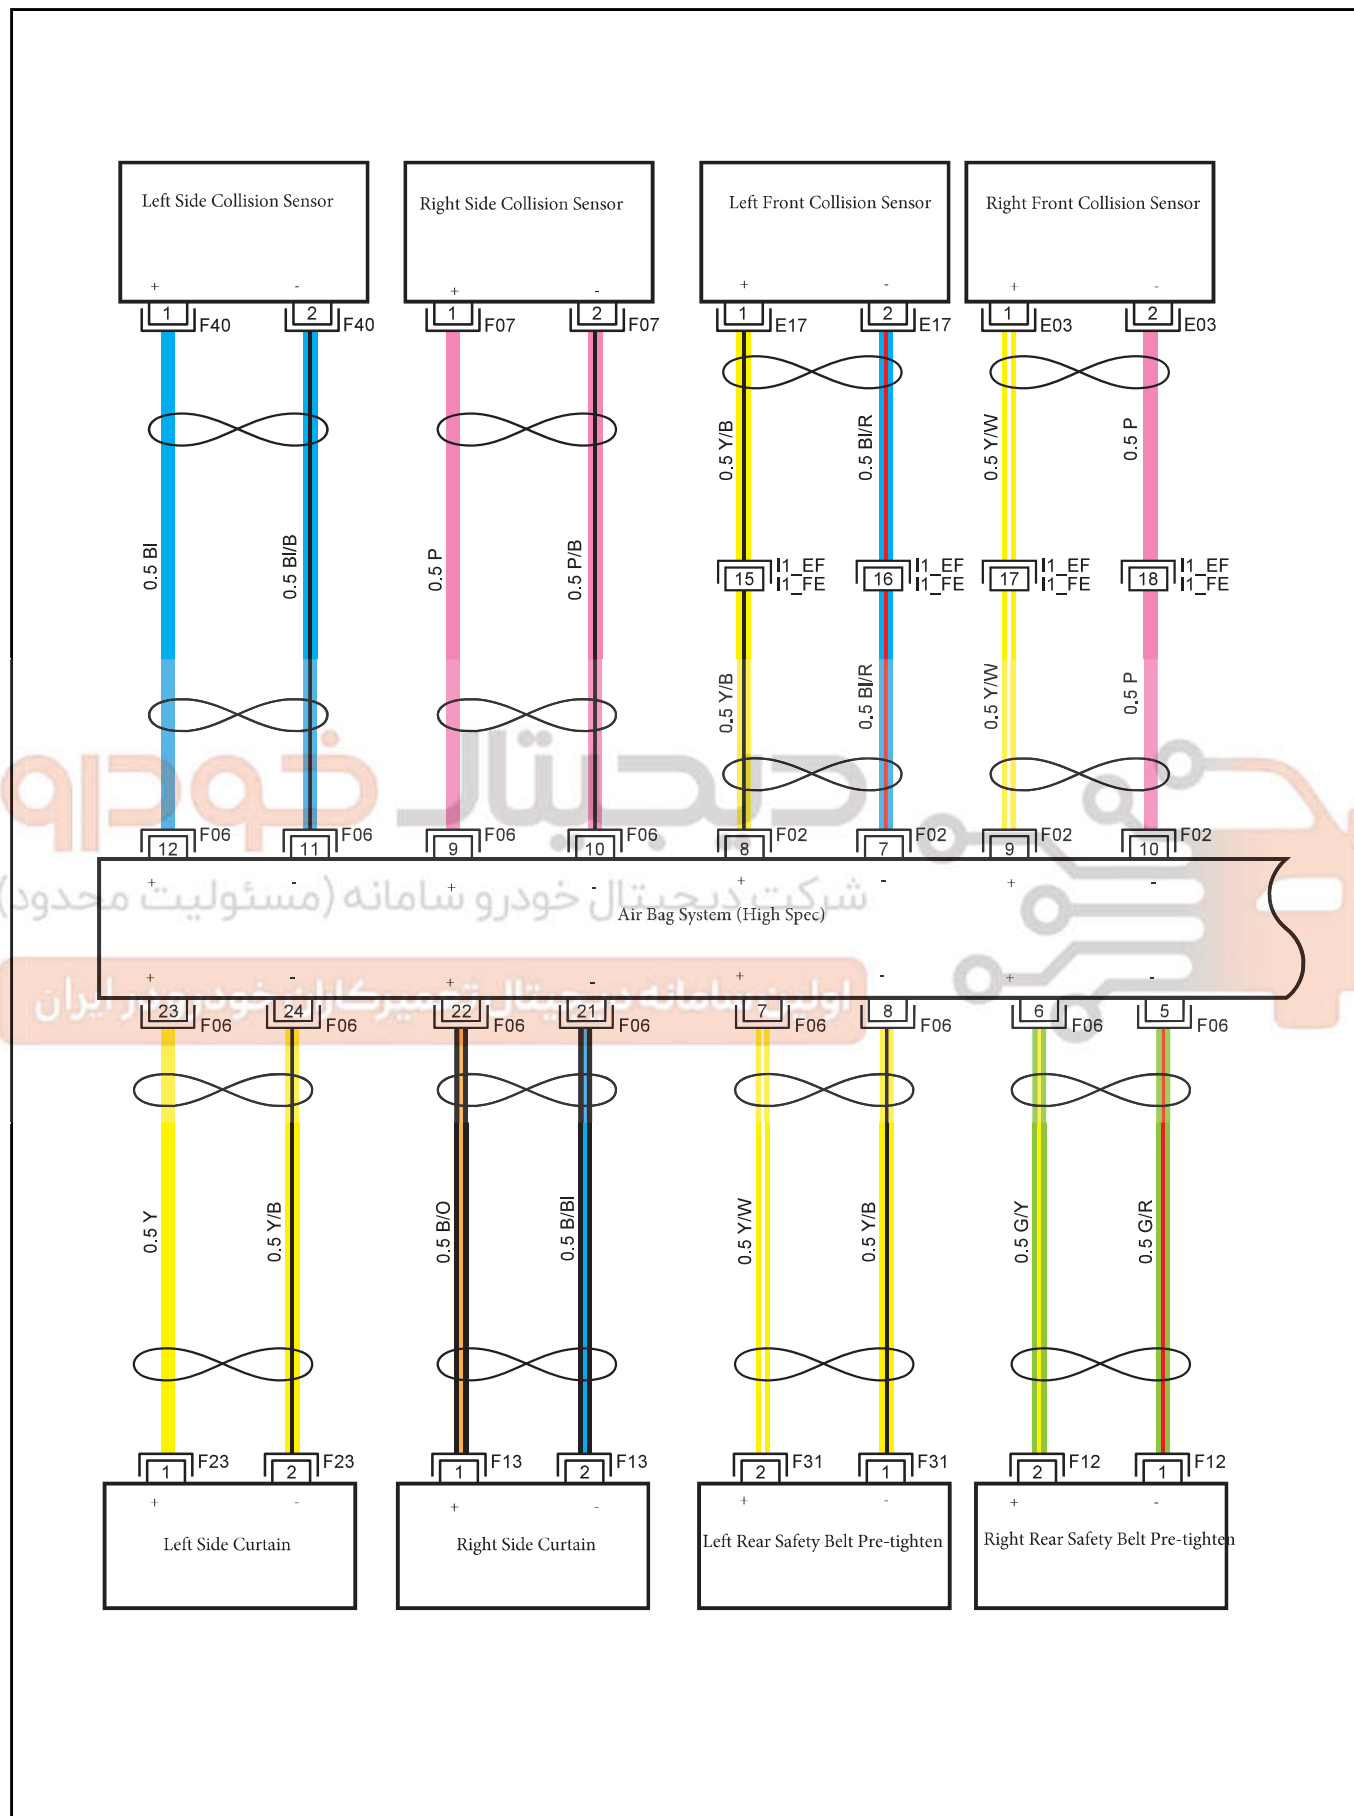

F41 Driver Safety Belt Pre-tighten Device

F44 Left Air Bag

I2\_FM Body Harness to Main Harness II

I2\_MF Main Harness to Body Harness II

I4\_FM Body Harness to Main Harness 4,Airbag Connector

I4\_MF Main Harness to Body Harness 4,Airbag Connector

M08 Clock Spring-Air Bag

M32 Passenger Front Air Bag

G02 Air Bag GND

دیجیتال خودرو

شرکت دیجیتال خودرو سامانه (مسئولیت محدود)

اولین سامانه دیجیتال تعمیرکاران خودرو در ایران

SRS (High Spec) 1

Harness Connector	Name	Page
E03	Right Front Collision Sensor	16
E17	Left Front Collision Sensor	16
F02	Air Bag Connector 1	25
F06	Air Bag Connector b (High Spec)	25
F07	Right Side Collision Sensor	26
F12	Right Rear Safety Belt Pre-tighten	25
F13	Right Side Curtain	25
F23	Left Side Curtain	26
F31	Left Rear Safety Belt Pre-tighten	25
F40	Left Side Collision Sensor	26
I1_EF	Engine Harness to Body Harness 1	16
I1_FE	Body Harness to Engine Harness 1	25

F07 Right Side Collision Sensor

F12 Right Rear Safety Belt Pre-tighten

F13 Right Side Curtain

F23 Left Side Curtain

F31 Left Rear Safety Belt Pre-tighten

F40 Left Side Collision Sensor

I1\_EF Engine Harness to Body Harness 1