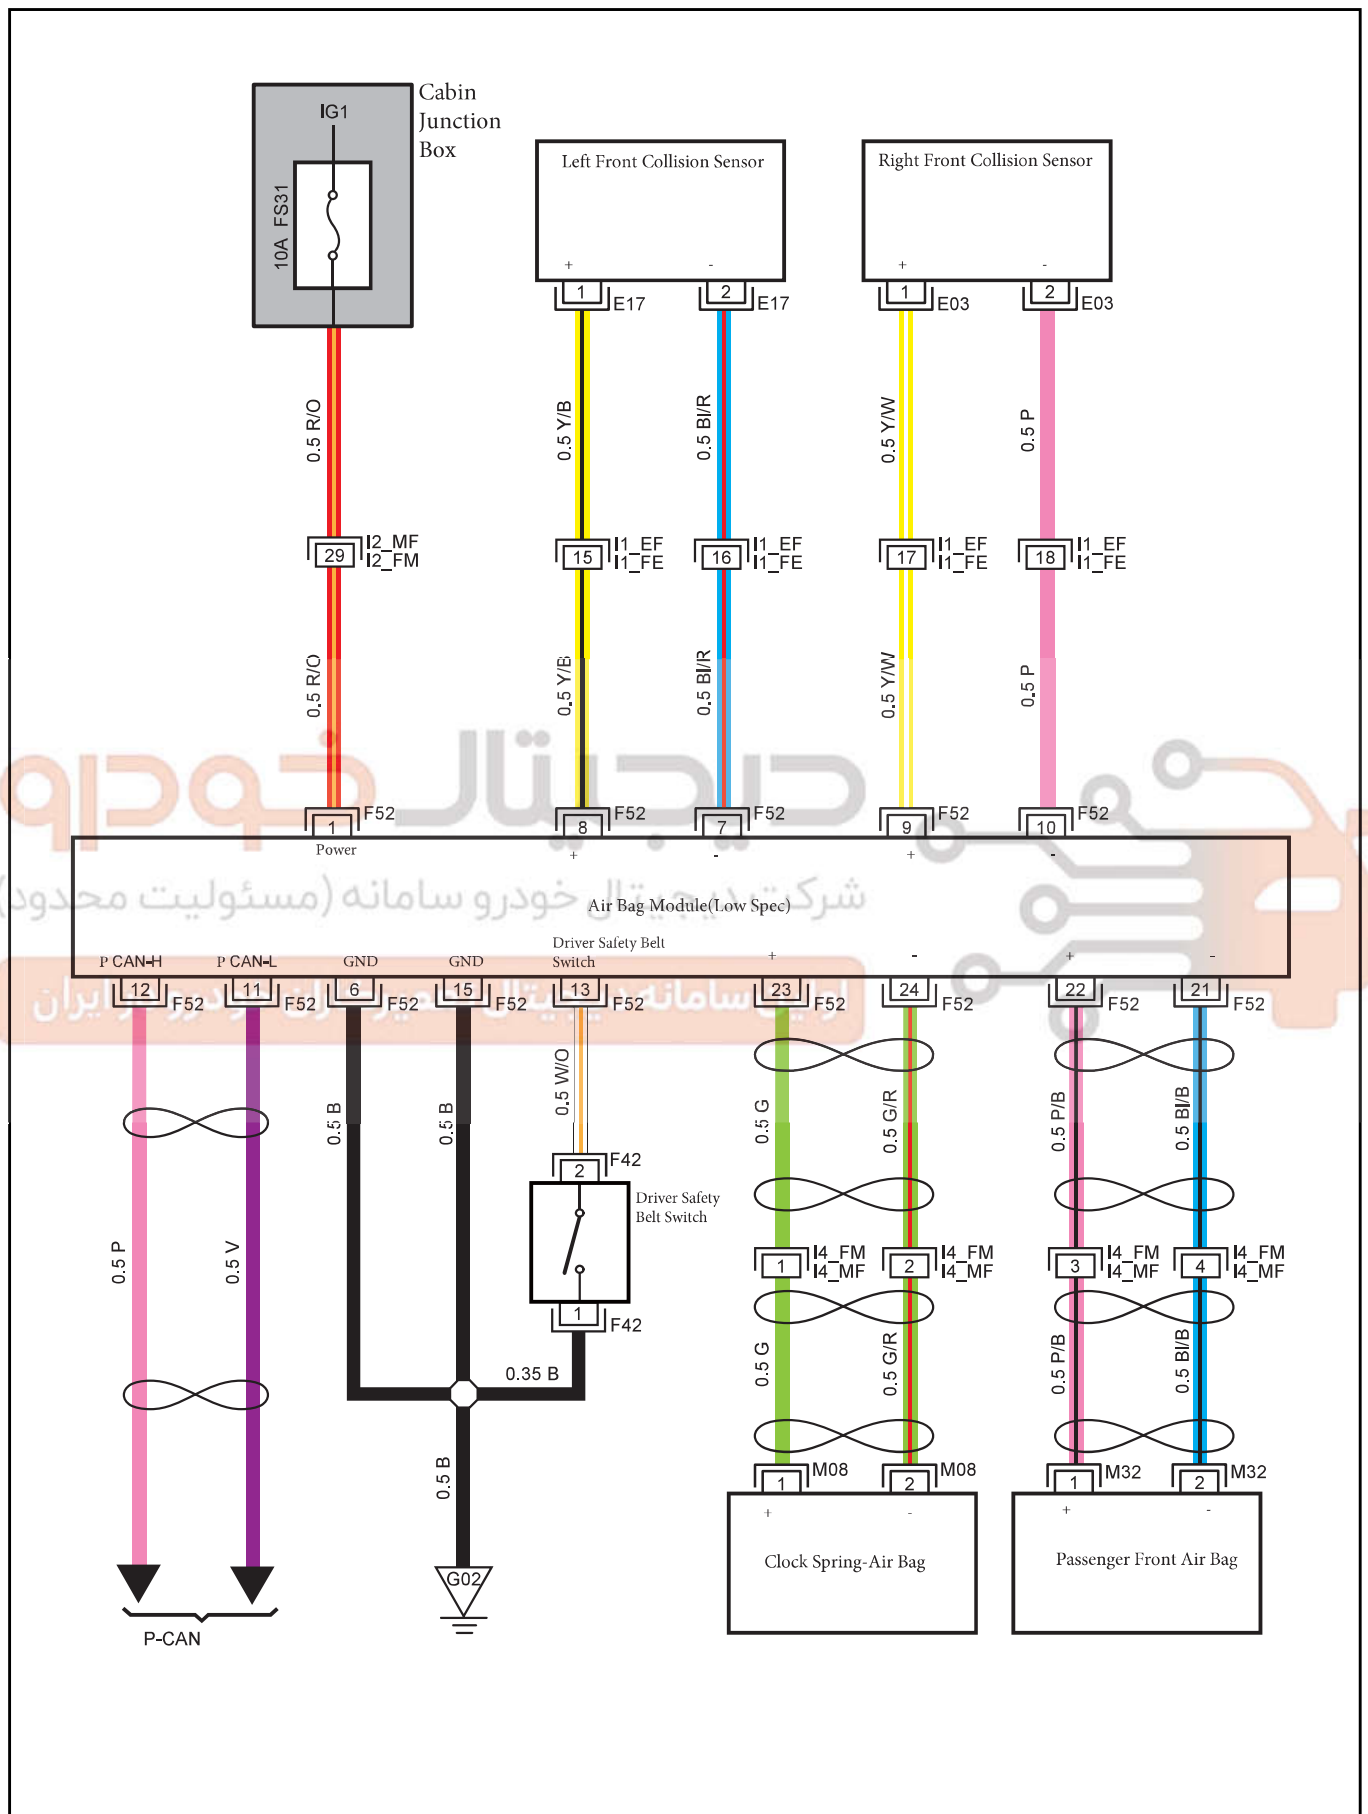

F37 Left Rear Safety Belt Switch

F38 Right Rear Safety Belt Switch

F39 Right Rear Seat Sensor

F42 Driver Safety Belt Switch

F50 Passenger Safety Belt Switch

F51 Copilot Seat Sensor

G02 Air Bag GND

SRS(Low Spec)1

Harness Connector	Name	Page
E03	Right Front Collision Sensor	16
E17	Left Front Collision Sensor	16
F42	Driver Safety Belt Switch	25
F52	Airbag Module(Low Spec)	26
I1_EF	Engine Harness to Body Harness 1	16
I1_FE	Body Harness to Engine Harness I	25
I2_FM	Body Harness to Main Harness II	26
I2_MF	Main Harness to Body Harness II	21
I4_FM	Body Harness to Main Harness 4,Airbag Connector	26
I4_MF	Main Harness to Body Harness 4,Airbag Connector	21
M08	Clock Spring-Air Bag	20
M32	Passenger Front Air Bag	21
G02	Air Bag GND	44