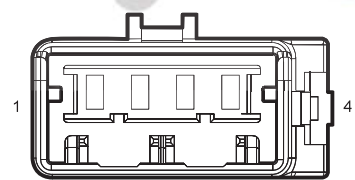

F41 Driver Safety Belt Pre-tighten Device

F44 Left Air Bag

I2\_FM Body Harness to Main Harness II

I2\_MF Main Harness to Body Harness II

I4\_FM Body Harness to Main Harness 4,Airbag Connector

I4\_MF Main Harness to Body Harness 4,Airbag Connector

M08 Clock Spring-Air Bag

M32 Passenger Front Air Bag

G02 Air Bag GND

دیجیتال خودرو

شرکت دیجیتال خودرو سامانه (مسئولیت محدود)

اولین سامانه دیجیتال تعمیرکاران خودرو در ایران

SRS (High Spec) 1

Harness Connector	Name	Page
E03	Right Front Collision Sensor	16
E17	Left Front Collision Sensor	16
F02	Air Bag Connector 1	25
F06	Air Bag Connector b (High Spec)	25
F07	Right Side Collision Sensor	26
F12	Right Rear Safety Belt Pre-tighten	25
F13	Right Side Curtain	25
F23	Left Side Curtain	26
F31	Left Rear Safety Belt Pre-tighten	25
F40	Left Side Collision Sensor	26
I1_EF	Engine Harness to Body Harness 1	16
I1_FE	Body Harness to Engine Harness 1	25