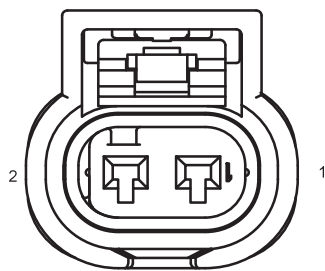

F07 Right Side Collision Sensor

F12 Right Rear Safety Belt Pre-tighten

F13 Right Side Curtain

F23 Left Side Curtain

F31 Left Rear Safety Belt Pre-tighten

F40 Left Side Collision Sensor

I1\_EF Engine Harness to Body Harness 1

I1\_FE Body Harness to Engine Harness 1

SRS(High Spec)1

Harness Connector	Name	Page
F02	Air Bag Connector 1	25
F33	Left Middle Seat Sensor	26
F34	Left Rear Middle Safety Belt Switch	26
F36	Left Middle Seat Sensor	26
F37	Left Rear Safety Belt Switch	26
F38	Right Rear Safety Belt Switch	26
F39	Right Rear Seat Sensor	26
F42	Driver Safety Belt Switch	26
F50	Passenger Safety Belt Switch	25
F51	Copilot Seat Sensor	25
G02	Air Bag GND	44