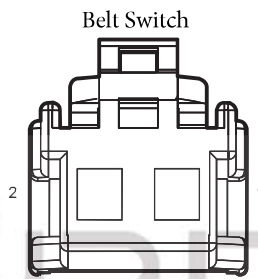

F37 Left Rear Safety Belt Switch