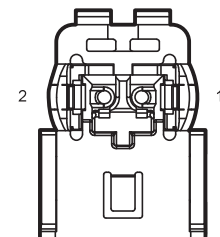

F41 Driver Safety Belt Pre-tighten Device

F44 Left Air Bag

I2\_FM Body Harness to Main Harness II

I2\_MF Main Harness to Body Harness II

I4\_FM Body Harness to Main Harness 4,Airbag Connector

I4\_MF Main Harness to Body Harness 4,Airbag Connector

M08 Clock Spring-Air Bag

M32 Passenger Front Air Bag

G02 Air Bag GND

دیجیتال خودرو

شرکت دیجیتال خودرو سامانه (مسئولیت محدود)

اولین سامانه دیجیتال تعمیرکاران خودرو در ایران

SRS (High Spec) 1

Harness Connector	Name	Page
E03	Right Front Collision Sensor	16
E17	Left Front Collision Sensor	16
F02	Air Bag Connector 1	25
F06	Air Bag Connector b (High Spec)	25
F07	Right Side Collision Sensor	26
F12	Right Rear Safety Belt Pre-tighten	25
F13	Right Side Curtain	25
F23	Left Side Curtain	26
F31	Left Rear Safety Belt Pre-tighten	25
F40	Left Side Collision Sensor	26
I1_EF	Engine Harness to Body Harness 1	16
I1_FE	Body Harness to Engine Harness 1	25