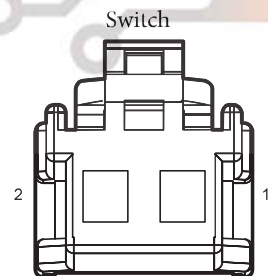

F37 Left Rear Safety Belt Switch

F38 Right Rear Safety Belt Switch

F39 Right Rear Seat Sensor

F42 Driver Safety Belt Switch

F50 Passenger Safety Belt Switch

F51 Copilot Seat Sensor

G02 Air Bag GND

SRS(Low Spec)1