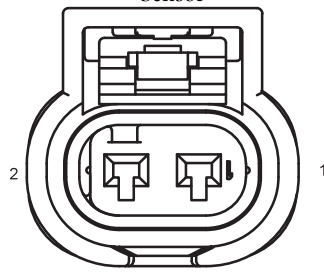

Harness Connector	Name	Page
E03	Right Front Collision Sensor	16
E17	Left Front Collision Sensor	16
F42	Driver Safety Belt Switch	25
F52	Airbag Module(Low Spec)	26
I1_EF	Engine Harness to Body Harness 1	16
I1_FE	Body Harness to Engine Harness I	25
I2_FM	Body Harness to Main Harness II	26
I2_MF	Main Harness to Body Harness II	21
I4_FM	Body Harness to Main Harness 4,Airbag Connector	26
I4_MF	Main Harness to Body Harness 4,Airbag Connector	21
M08	Clock Spring-Air Bag	20
M32	Passenger Front Air Bag	21
G02	Air Bag GND	44

# دیجیتال خودرو

شرکت دیجیتال خودرو سامانه (مسئولیت محدود)

اولین سامانه دیجیتال تعمیرکاران خودرو در ایران

E03 Right Front Collision Sensor

E17 Left Front Collision Sensor

F42 Driver Safety Belt Switch

F52 Airbag Module(Low Spec)

I1\_EF Engine Harness to Body Harness I

I1\_FE Body Harness to Engine Harness I

I2\_FM Body Harness to Main Harness II

I2\_MF Main Harness to Body Harness II

I4\_FM Body Harness to Main Harness 4,Airbag Connector