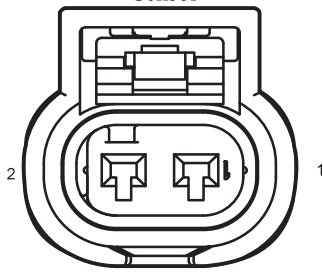

E03 Right Front Collision Sensor