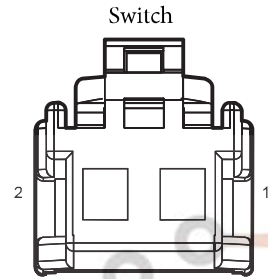

F38 Right Rear Safety Belt Switch