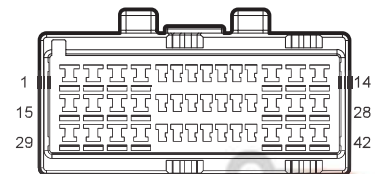

I1_FE Body Harness to Engine Harness I