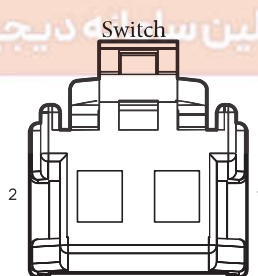

F37 Left Rear Safety Belt Switch

F38 Right Rear Safety Belt Switch

F39 Right Rear Seat Sensor

F42 Driver Safety Belt Switch

F50 Passenger Safety Belt Switch

F51 Copilot Seat Sensor

G02 Air Bag GND

SRS(Low Spec)1