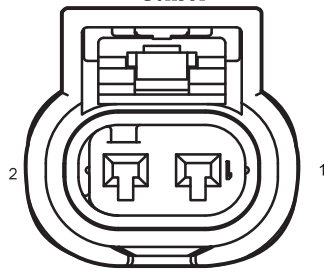

E03 Right Front Collision Sensor