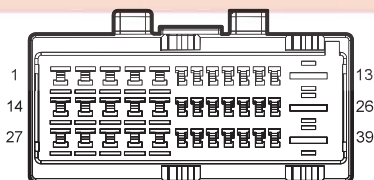

F41 Driver Safety Belt Pre-tighten Device

F44 Left Air Bag

I2\_FM Body Harness to Main Harness II

I2\_MF Main Harness to Body Harness II

I4\_FM Body Harness to Main Harness 4,Airbag Connector

I4\_MF Main Harness to Body Harness 4,Airbag Connector