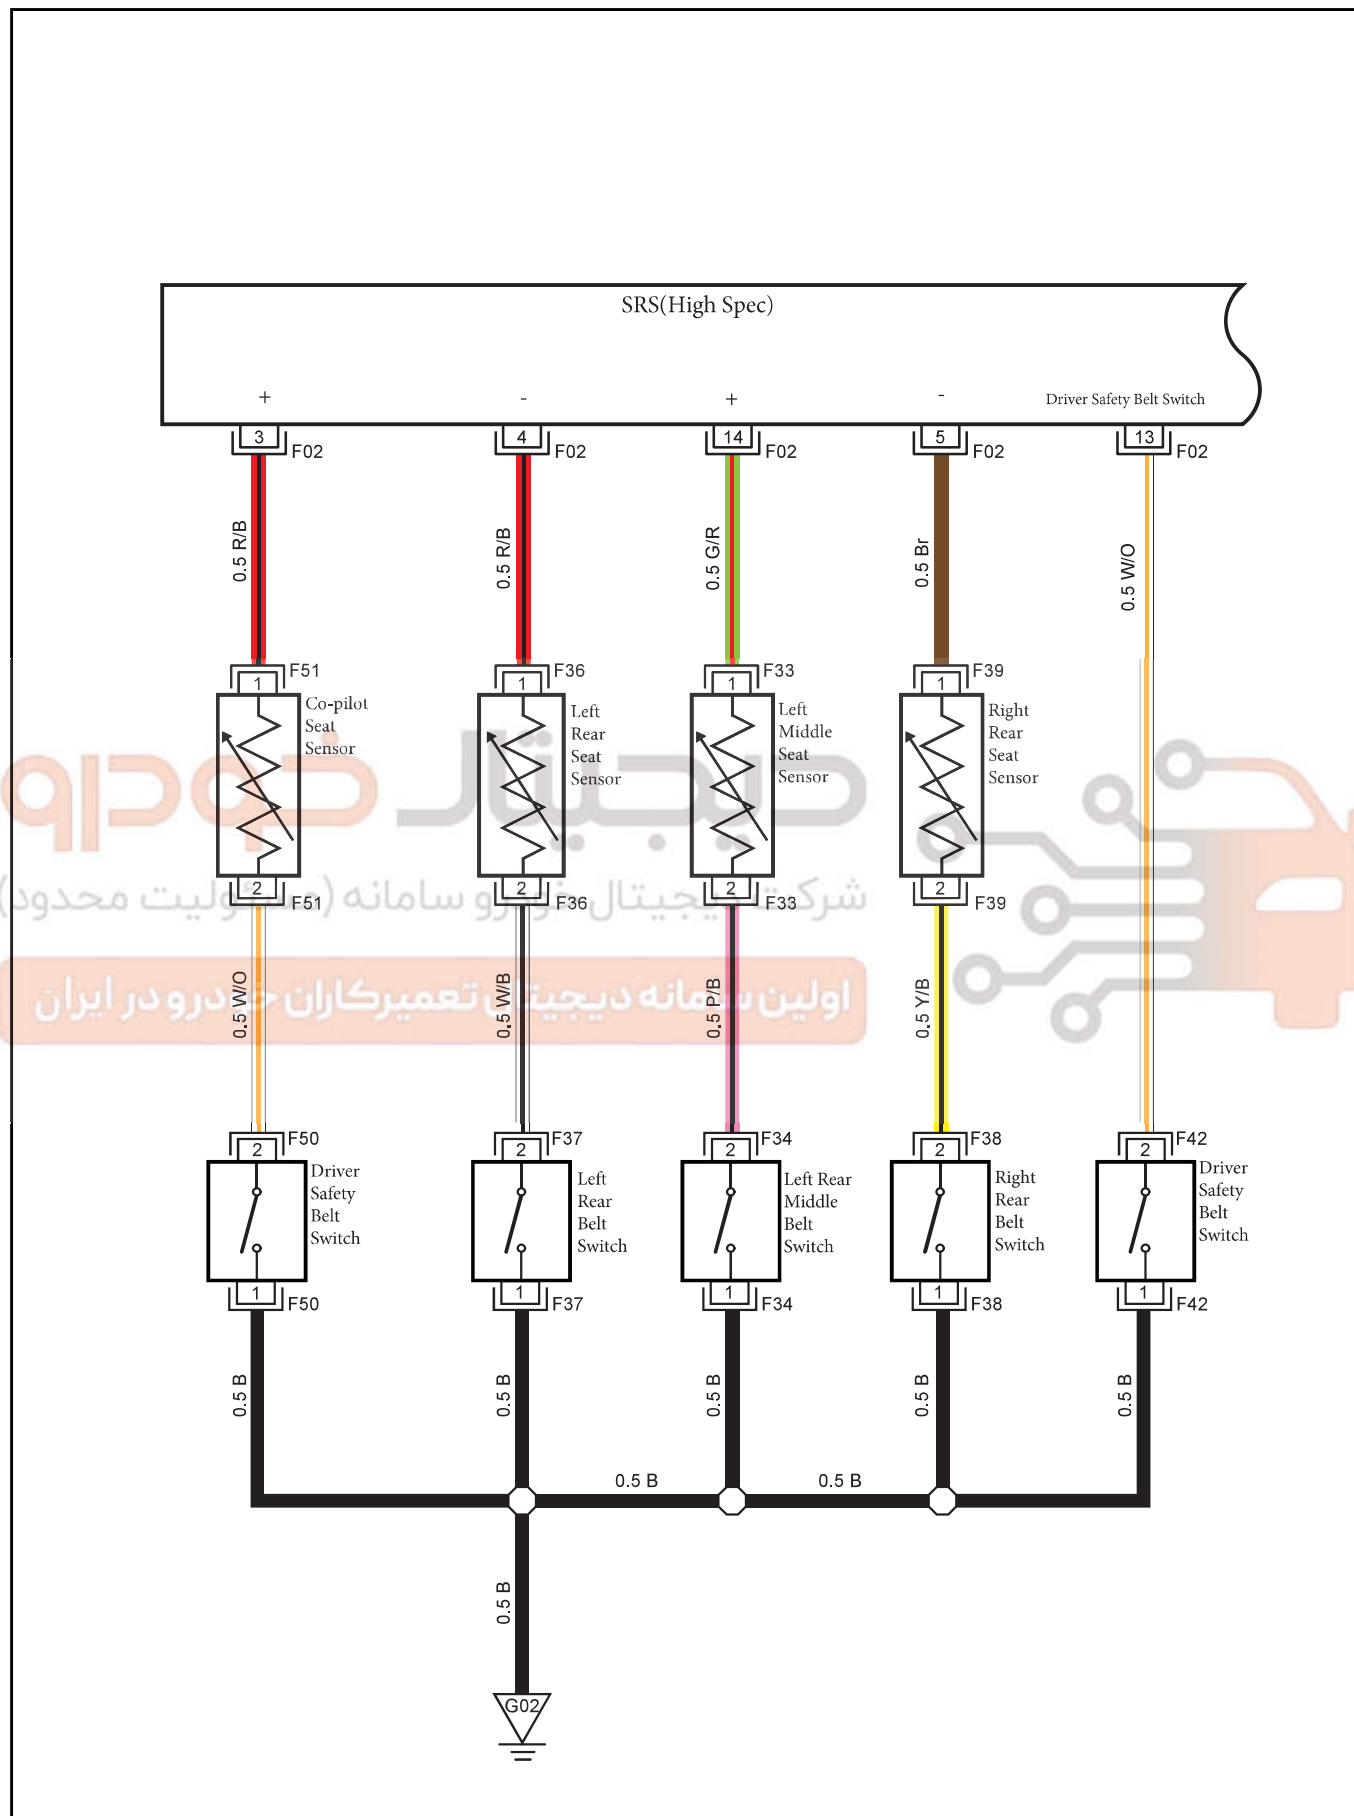

F07 Right Side Collision Sensor

F12 Right Rear Safety Belt Pre-tighten

F13 Right Side Curtain

F23 Left Side Curtain

F31 Left Rear Safety Belt Pre-tighten

F40 Left Side Collision Sensor

I1\_EF Engine Harness to Body Harness 1

I1\_FE Body Harness to Engine Harness 1

SRS(High Spec)1

Harness Connector	Name	Page
F02	Air Bag Connector 1	25
F33	Left Middle Seat Sensor	26
F34	Left Rear Middle Safety Belt Switch	26
F36	Left Middle Seat Sensor	26
F37	Left Rear Safety Belt Switch	26
F38	Right Rear Safety Belt Switch	26
F39	Right Rear Seat Sensor	26
F42	Driver Safety Belt Switch	26
F50	Passenger Safety Belt Switch	25
F51	Copilot Seat Sensor	25
G02	Air Bag GND	44