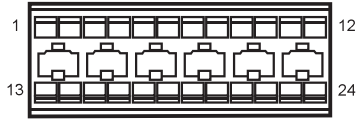

F02 Air Bag Connector 1