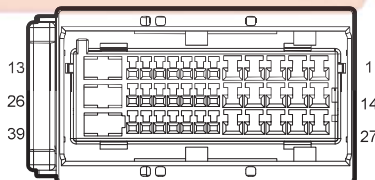

F41 Driver Safety Belt Pre-tighten Device

F44 Left Air Bag

I2\_FM Body Harness to Main Harness II

I2\_MF Main Harness to Body Harness II

I4\_FM Body Harness to Main Harness 4,Airbag Connector

I4\_MF Main Harness to Body Harness 4,Airbag Connector

M08 Clock Spring-Air Bag

M32 Passenger Front Air Bag

G02 Air Bag GND

دیجیتال خودرو

شرکت دیجیتال خودرو سامانه (مسئولیت محدود)

اولین سامانه دیجیتال تعمیرکاران خودرو در ایران

SRS (High Spec) 1

Harness Connector	Name	Page
E03	Right Front Collision Sensor	16
E17	Left Front Collision Sensor	16
F02	Air Bag Connector 1	25
F06	Air Bag Connector b (High Spec)	25
F07	Right Side Collision Sensor	26
F12	Right Rear Safety Belt Pre-tighten	25
F13	Right Side Curtain	25
F23	Left Side Curtain	26
F31	Left Rear Safety Belt Pre-tighten	25
F40	Left Side Collision Sensor	26
I1_EF	Engine Harness to Body Harness 1	16
I1_FE	Body Harness to Engine Harness 1	25