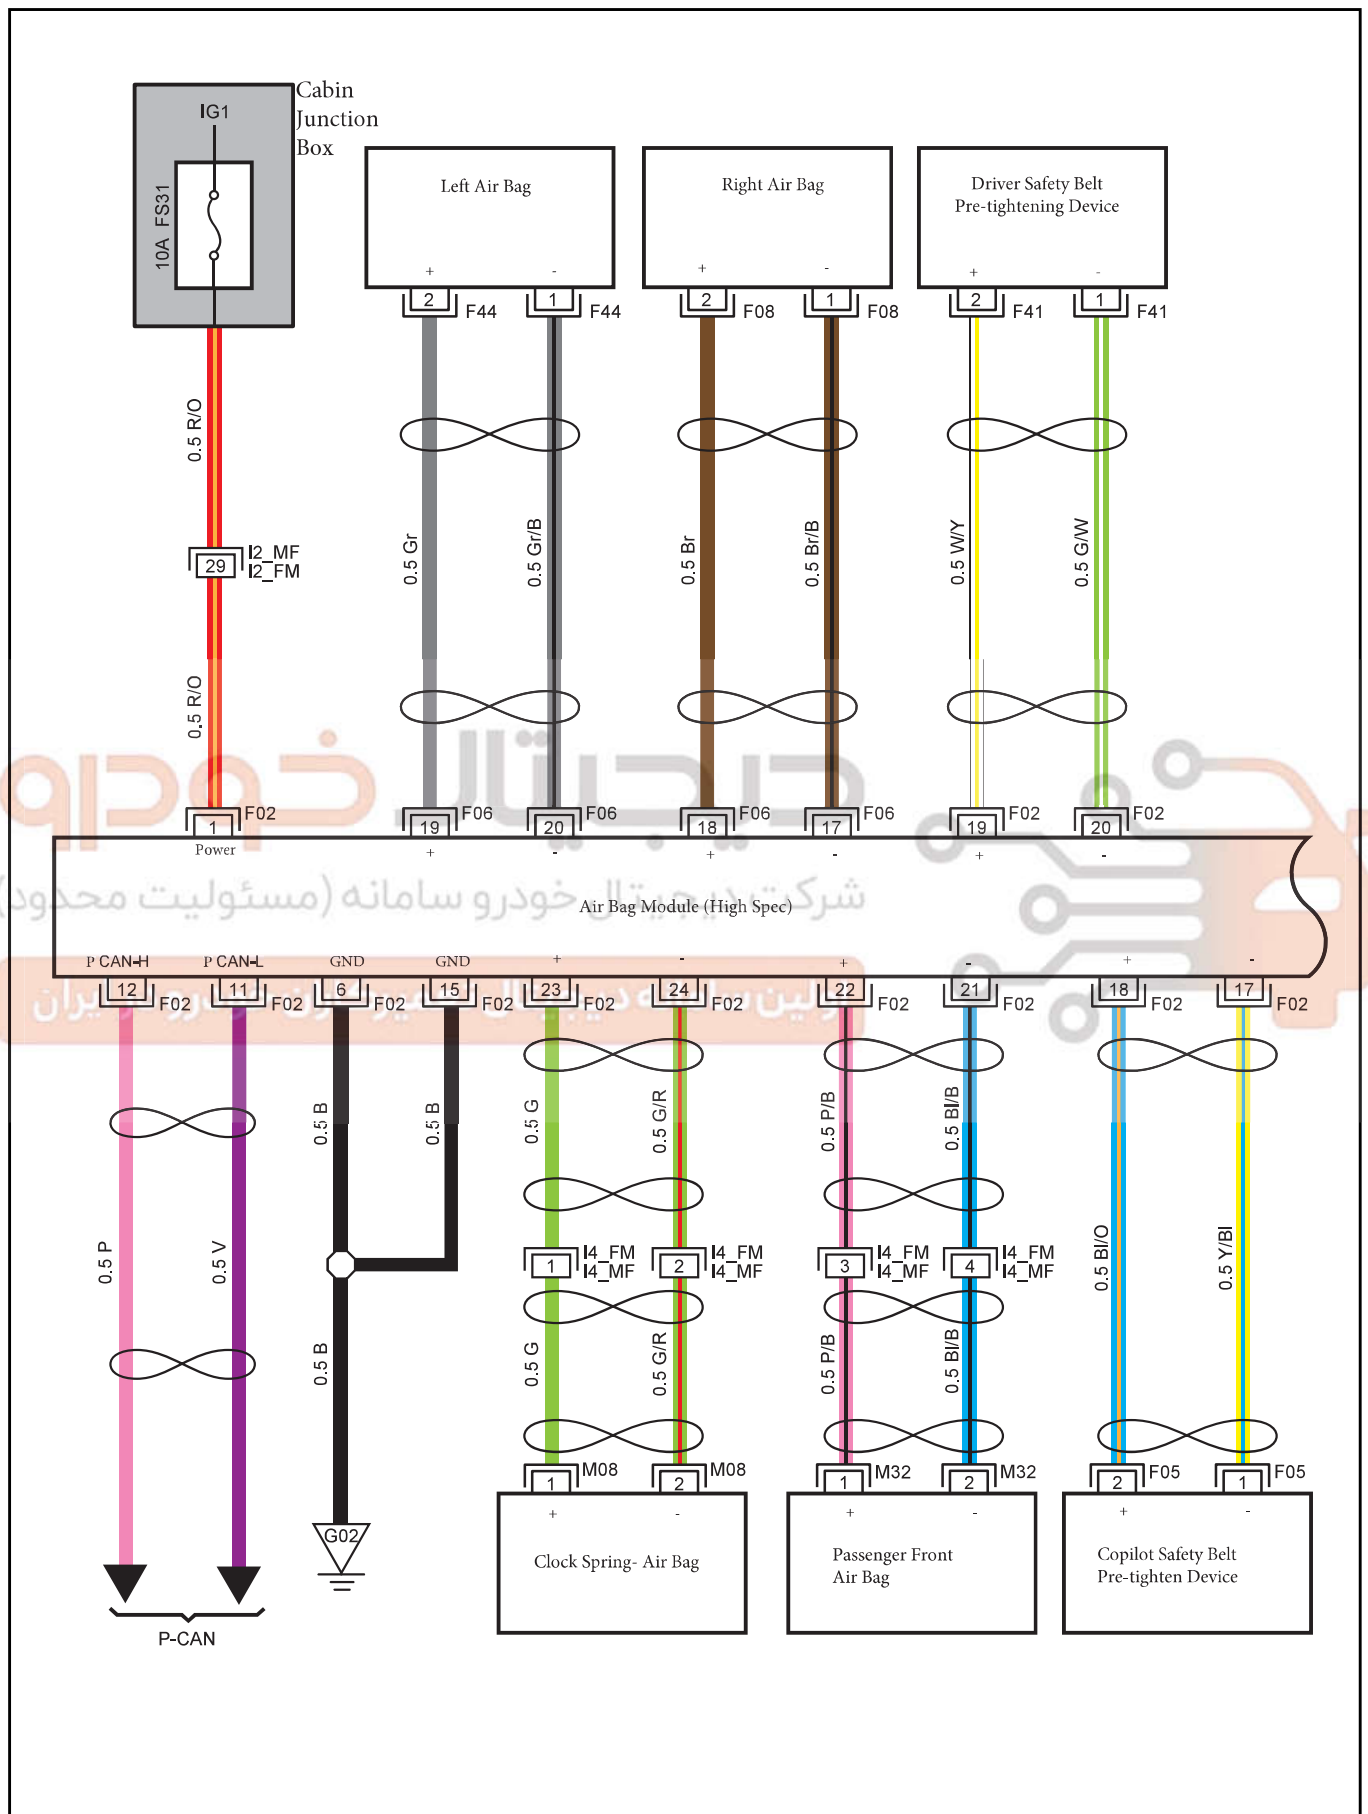

SRS (High Spec) 1

Harness Connector	Name	Page
F02	Air Bag Connector 1	25
F05	Copilot Safety Belt Pre-tighten Device	26
F06	Air Bag Module b(High Spec)	25
F08	Right Side Air Bag	25
F41	Driver Safety Belt Pre-tighten Device	26
F44	Left Air Bag	25
I2_FM	Body Harness to Main Harness II	26
I2_MF	Main Harness to Body Harness II	21
I4_FM	Body Harness to Main Harness 4,Airbag Connector	26
I4_MF	Main Harness to Body Harness 4,Airbag Connector	21
M08	Clock Spring-Air Bag	20
M32	Passenger Front Air Bag	21
G02	Air Bag GND	44

F41 Driver Safety Belt Pre-tighten Device

F44 Left Air Bag

I2\_FM Body Harness to Main Harness II

I2\_MF Main Harness to Body Harness II

I4\_FM Body Harness to Main Harness 4,Airbag Connector

I4\_MF Main Harness to Body Harness 4,Airbag Connector