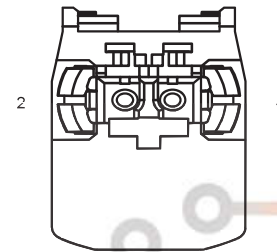

F12 Right Rear Safety Belt Pre-tighten