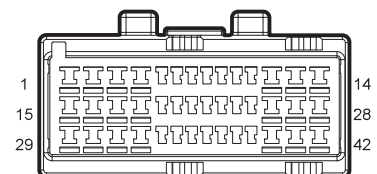

F07 Right Side Collision Sensor

F12 Right Rear Safety Belt Pre-tighten

F13 Right Side Curtain

F23 Left Side Curtain

F31 Left Rear Safety Belt Pre-tighten

F40 Left Side Collision Sensor

I1\_EF Engine Harness to Body Harness 1

I1\_FE Body Harness to Engine Harness 1

SRS(High Spec)1

Harness Connector	Name	Page
F02	Air Bag Connector 1	25
F33	Left Middle Seat Sensor	26
F34	Left Rear Middle Safety Belt Switch	26
F36	Left Middle Seat Sensor	26
F37	Left Rear Safety Belt Switch	26
F38	Right Rear Safety Belt Switch	26
F39	Right Rear Seat Sensor	26
F42	Driver Safety Belt Switch	26
F50	Passenger Safety Belt Switch	25
F51	Copilot Seat Sensor	25
G02	Air Bag GND	44