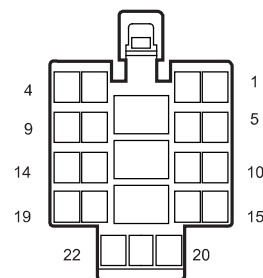

I1_EB Engine W.H. Connector 1 Connecting Body W.H.