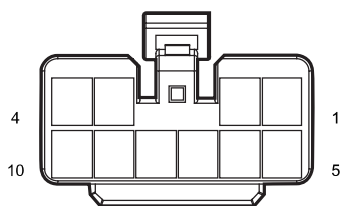

M13 Headlight & Backlight Adjusting SW