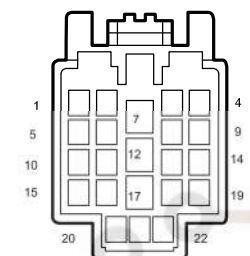

I1_BE Body W.H. Connector 1 Connecting Engine W.H.