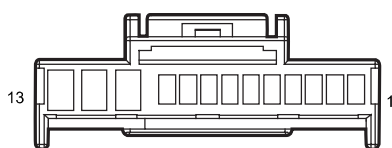

I2\_EM Engine W.H. Connector 2 Connecting Main W.H.

I1\_BE Body W.H. Connector 1 Connecting Engine W.H.

F01 BCM C2

M07BCM C1

E06 FL Combination Lamp

E18 FR Combination Lamp

M15 Combination SW-Light

G22 Main W.H. GND 3(terminal 1)