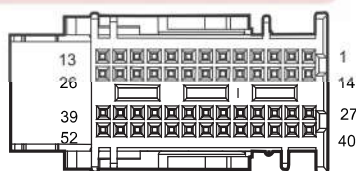

I2\_EM Engine W.H. Connector 2 Connecting Main W.H.

I1\_BE Body W.H. Connector 1 Connecting Engine W.H.

F01 BCM C2

M07BCM C1

E06 FL Combination Lamp

E18 FR Combination Lamp

M15 Combination SW-Light

G22 Main W.H. GND 3(terminal 1)