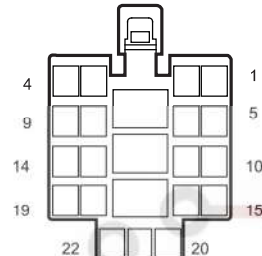

I1_EB Engine W.H. Connector 1
Connecting Body W.H.