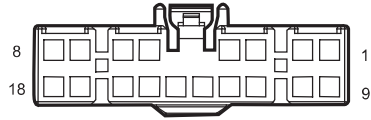

M03 Cabin Fuse Box N