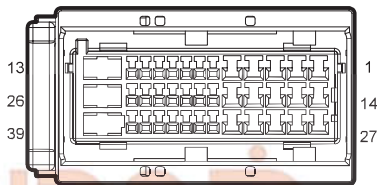

Cigarette lighter and On-board Power

Harness Connector	Name	Page
F20	Trunk Power	26
F47	Rear USB Connector	25
I2_FM	Body Harness to Main Harness II	26
I2_MF	Main Harness to Body Harness II	21
I3_FM	Body Harness to Main Harness III	25
I3_MF	Main Harness to Body Harness III	20
M26	Front On-board Power	21
G03	Body Harness Left Middle GND	44
G05	Body Harness Left Rear GND 2	44
G51	Main Harness Left GND a	43
G53	Main Harness Left Middle GND a	43
M24	Wireless Charging	21
M25	Left Front USB Charging Port	21

I3_FM Body Harness to Main Harness III

I3_MF Main Harness to Body Harness III

M26 Front On-board Power

G03 Body Harness Left Middle GND

G05 Body Harness Left Rear GND 2

G51 Main Harness Left GND a

G53 Main Harness Left Middle GND a