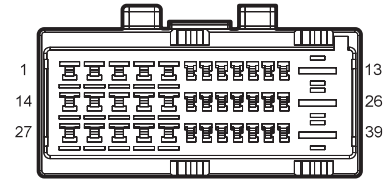

Cigarette lighter and On-board Power

Harness Connector	Name	Page
F20	Trunk Power	26
F47	Rear USB Connector	25
I2_FM	Body Harness to Main Harness II	26
I2_MF	Main Harness to Body Harness II	21
I3_FM	Body Harness to Main Harness III	25
I3_MF	Main Harness to Body Harness III	20
M26	Front On-board Power	21
G03	Body Harness Left Middle GND	44
G05	Body Harness Left Rear GND 2	44
G51	Main Harness Left GND a	43
G53	Main Harness Left Middle GND a	43
M24	Wireless Charging	21
M25	Left Front USB Charging Port	21

دیجیتال خودرو

شرکت دیجیتال خودرو سامانه (مسئولیت محدود)

اولین سامانه دیجیتال تعمیرکاران خودرو در ایران

F20 Trunk Power

F47 Rear USB Connector

I2_FM Body Harness to Main Harness II

I2_MF Main Harness to Body Harness II