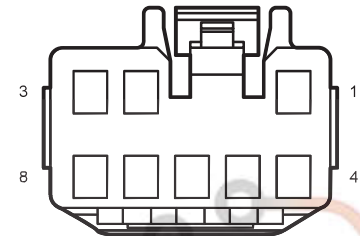

I3_MF Main Harness to Body Harness III