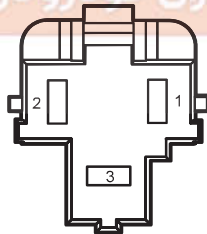

Cigarette lighter and On-board Power

Harness Connector	Name	Page
F20	Trunk Power	26
F47	Rear USB Connector	25
I2_FM	Body Harness to Main Harness II	26
I2_MF	Main Harness to Body Harness II	21
I3_FM	Body Harness to Main Harness III	25
I3_MF	Main Harness to Body Harness III	20
M26	Front On-board Power	21
G03	Body Harness Left Middle GND	44
G05	Body Harness Left Rear GND 2	44
G51	Main Harness Left GND a	43
G53	Main Harness Left Middle GND a	43
M24	Wireless Charging	21
M25	Left Front USB Charging Port	21

I3_FM Body Harness to Main Harness III

I3_MF Main Harness to Body Harness III

M26 Front On-board Power

G03 Body Harness Left Middle GND

G05 Body Harness Left Rear GND 2

G51 Main Harness Left GND a

G53 Main Harness Left Middle GND a