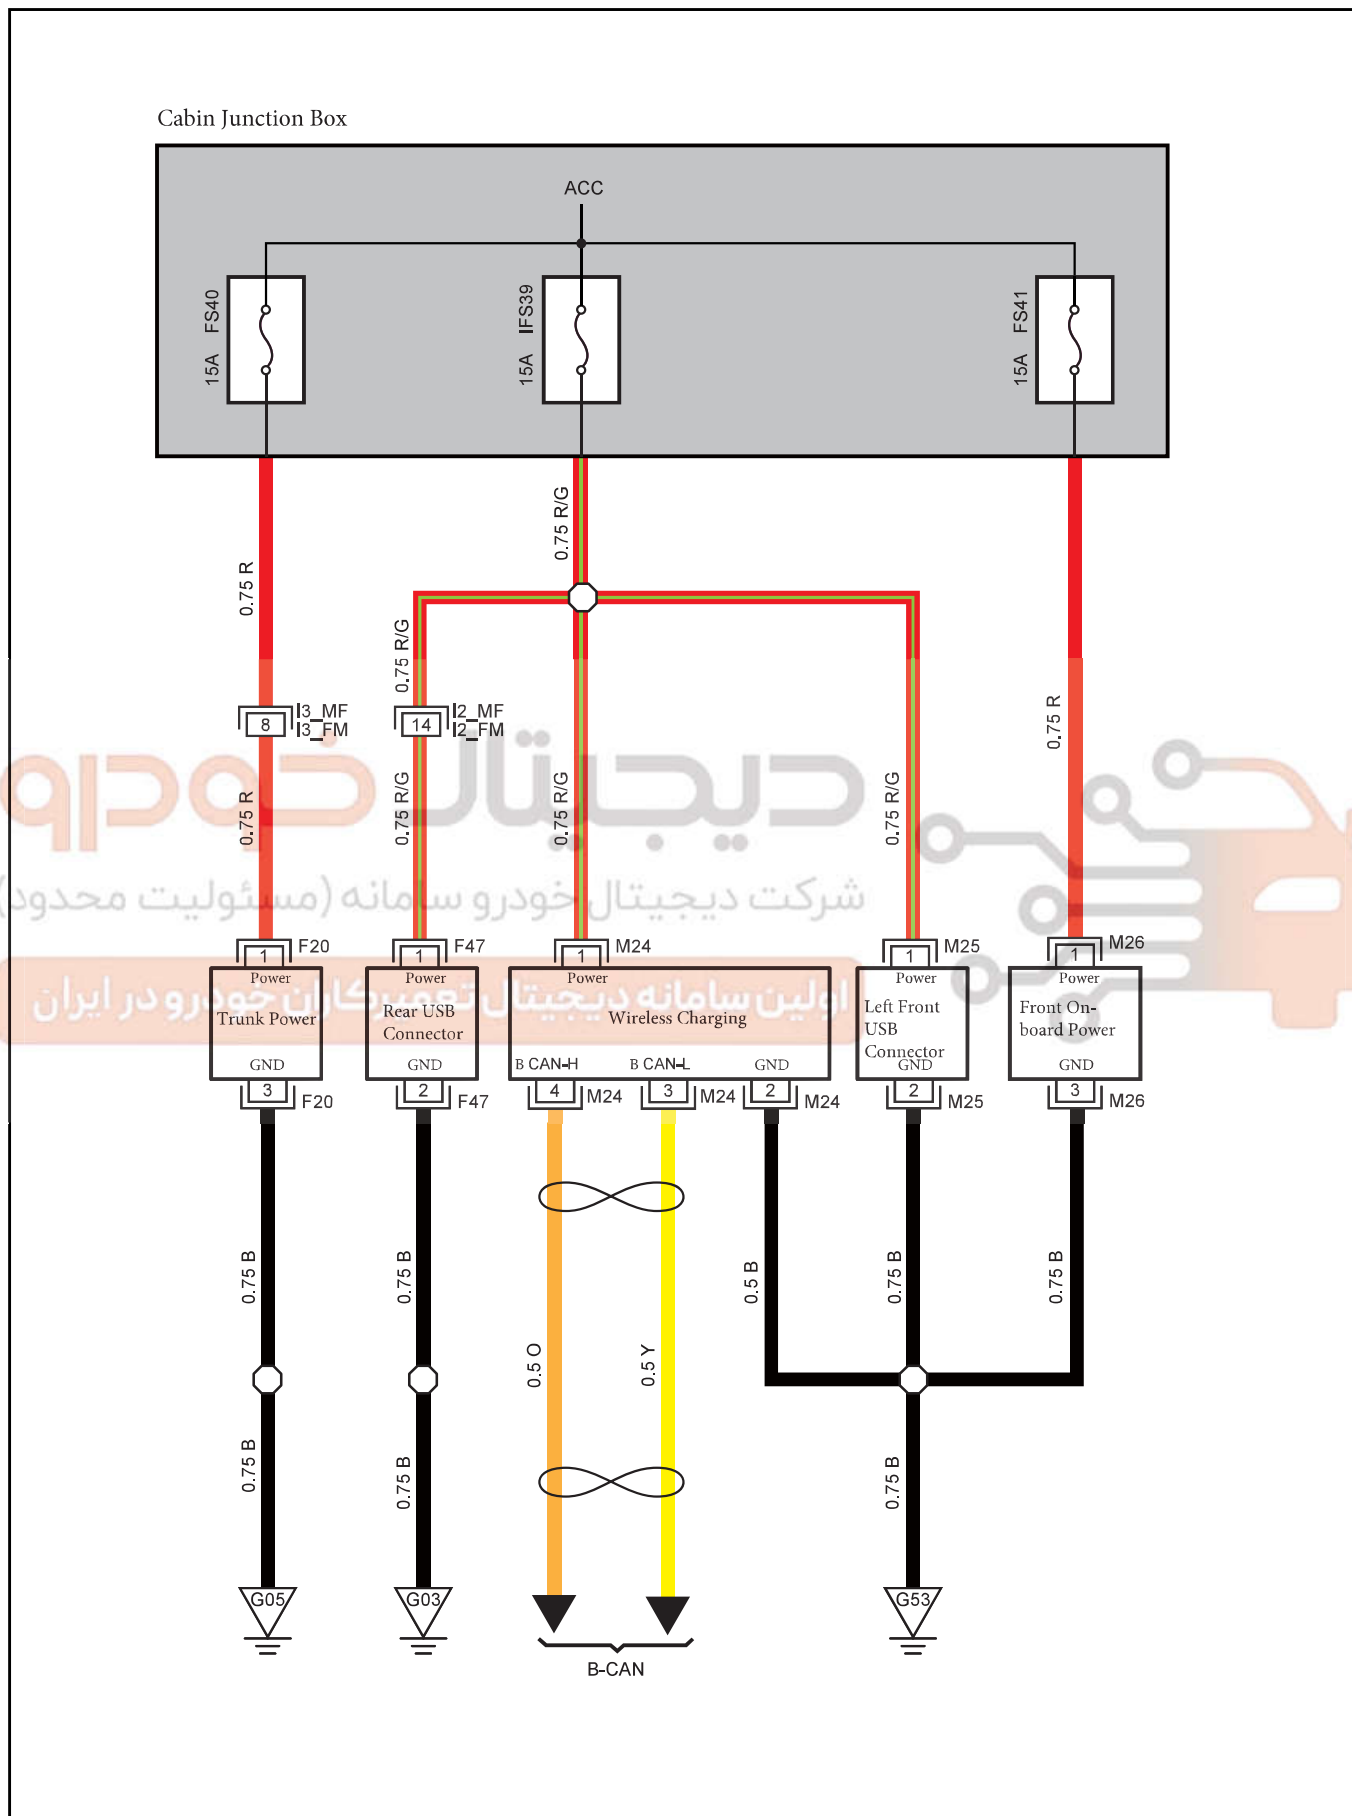

Cigarette lighter and On-board Power

Harness Connector	Name	Page
F20	Trunk Power	26
F47	Rear USB Connector	25
I2_FM	Body Harness to Main Harness II	26
I2_MF	Main Harness to Body Harness II	21
I3_FM	Body Harness to Main Harness III	25
I3_MF	Main Harness to Body Harness III	20
M26	Front On-board Power	21
G03	Body Harness Left Middle GND	44
G05	Body Harness Left Rear GND 2	44
G51	Main Harness Left GND a	43
G53	Main Harness Left Middle GND a	43
M24	Wireless Charging	21
M25	Left Front USB Charging Port	21

دیجیتال خودرو

شرکت دیجیتال خودرو سامانه (مسئولیت محدود)

اولین سامانه دیجیتال تعمیرکاران خودرو در ایران

F20 Trunk Power

F47 Rear USB Connector

I2_FM Body Harness to Main Harness II

I2_MF Main Harness to Body Harness II

I3_FM Body Harness to Main Harness III

I3_MF Main Harness to Body Harness III

M26 Front On-board Power

G03 Body Harness Left Middle GND

G05 Body Harness Left Rear GND 2

G51 Main Harness Left GND a

G53 Main Harness Left Middle GND a