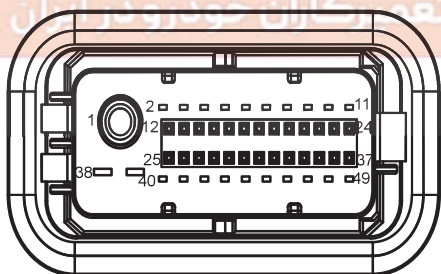

Door Lock 1

Harness Connector	Name	Page
D09	Left Front Door Lock	29
D18	Electrical Left Rear Door Lock	30
D23	Electrical Right Rear Door Lock	32
F01	BCM C2	25
M02	BCM c3	21
I1_DF	Left Front Door to Body Harness	29
I1_FD	Body Harness to Left Front Door	25
I2_FM	Body Harness to Main Harness II	26
I2_MF	Main Harness to Body Harness II	21
I3_FM	Body Harness to Main Harness III	25
I3_MF	Main Harness to Body Harness III	20
I3_DF	Left Rear Door to Body Harness	30
I3_FD	Body Harness to Left Rear Door	26
I4_DF	Right Rear Door to Body Harness	32
I4_FD	Body Harness to Right Rear Door	26
G01	Body Harness Left Front GND	44
G04	Body Harness Left Rear GND 1	44
G06	Body Harness Right Rear GND 1	44

شرکت دیجیتال خودرو (مسئولیت محدود)

اولین سامانه دیجیتال تعمیرکاران خودرو در ایران

D09 Left Front Door Lock

D18 Electrical Left Rear Door Lock

D23 Electrical Right Rear Door Lock

F01 BCM C2

M02 BCM C3

I1\_DF Left Front Door to Body Harness

I1\_FD Body Harness to Left Front Door

I2\_FM Body Harness to Main Harness II

I2\_MF Main Harness to Body Harness II

I3\_FM Body Harness to Main Harness III

I3\_MF Main Harness to Body Harness III

I3\_DF Left Rear Door to Body Harness