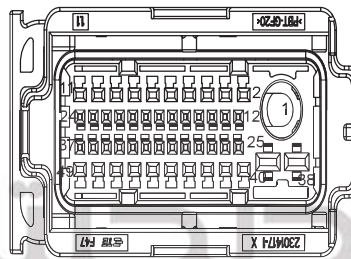

W09 Trunk Lock

M02 BCM C2

M03 C4\_BCM

دیجیتال خودرو

شرکت دیجیتال خودرو سامانه (مسئولیت محدود)

اولین سامانه دیجیتال تعمیرکاران خودرو در ایران

Door Lock 3(Electrical Door)

Harness Connector	Name	Page
D05	Left Front Door Main Switch(High Spec)	29
F01	BCM C2	25
F28	Electrical Tailgate Controller 1	25
I1_DF	Left Front Door Harness to Body Harness	29
I1_FD	Body Harness to Left Front Door Harness	25
I1_FM	Body Harness to Main Harness I	25
I1_FT	Body Harness to Tailgate Transition Harness	26
I1_MF	Main Harness to Body Harness I	20
I1_TF	Tailgate Transition Harness to Body Harness	34
I1_TW	Tailgate Transition Harness to Tailgate Harness	34
I1_WT	Tailgate Harness to Tailgate Transition Harness	34
I2_FT	Body Harness to Tailgate Transition Harness 2	26
I2_TF	Tailgate Transition Harness to Body Harness	34
I2_TW	Tailgate Transition Harness to Tailgate Harness	34
I2_WT	Tailgate Harness to Tailgate Transition Harness	34
M03	BCM c 4	21
W06	Tailgate Switch	34
W09	Trunk Lock	34
G41	Tailgate Harness GND 1	45

شرکت دیجیتال خودرو سامانه (مسئولیت محدود)

اولین سامانه دیجیتال تعمیرکاران خودرو در ایران

D05 Left Front Door Main Switch(High Spec)

F01 BCM C2

F28 Electrical Tailgate Controller 1

G41 Tailgate Harness GND 1

I1\_DF Left Front Door Harness to Body Harness

I1\_FD Body Harness to Left Front Door Harness

I1\_FM Body Harness to Main Harness I

I1\_FT Body Harness to Tailgate Transition Harness

I1\_MF Main Harness to Body Harness I