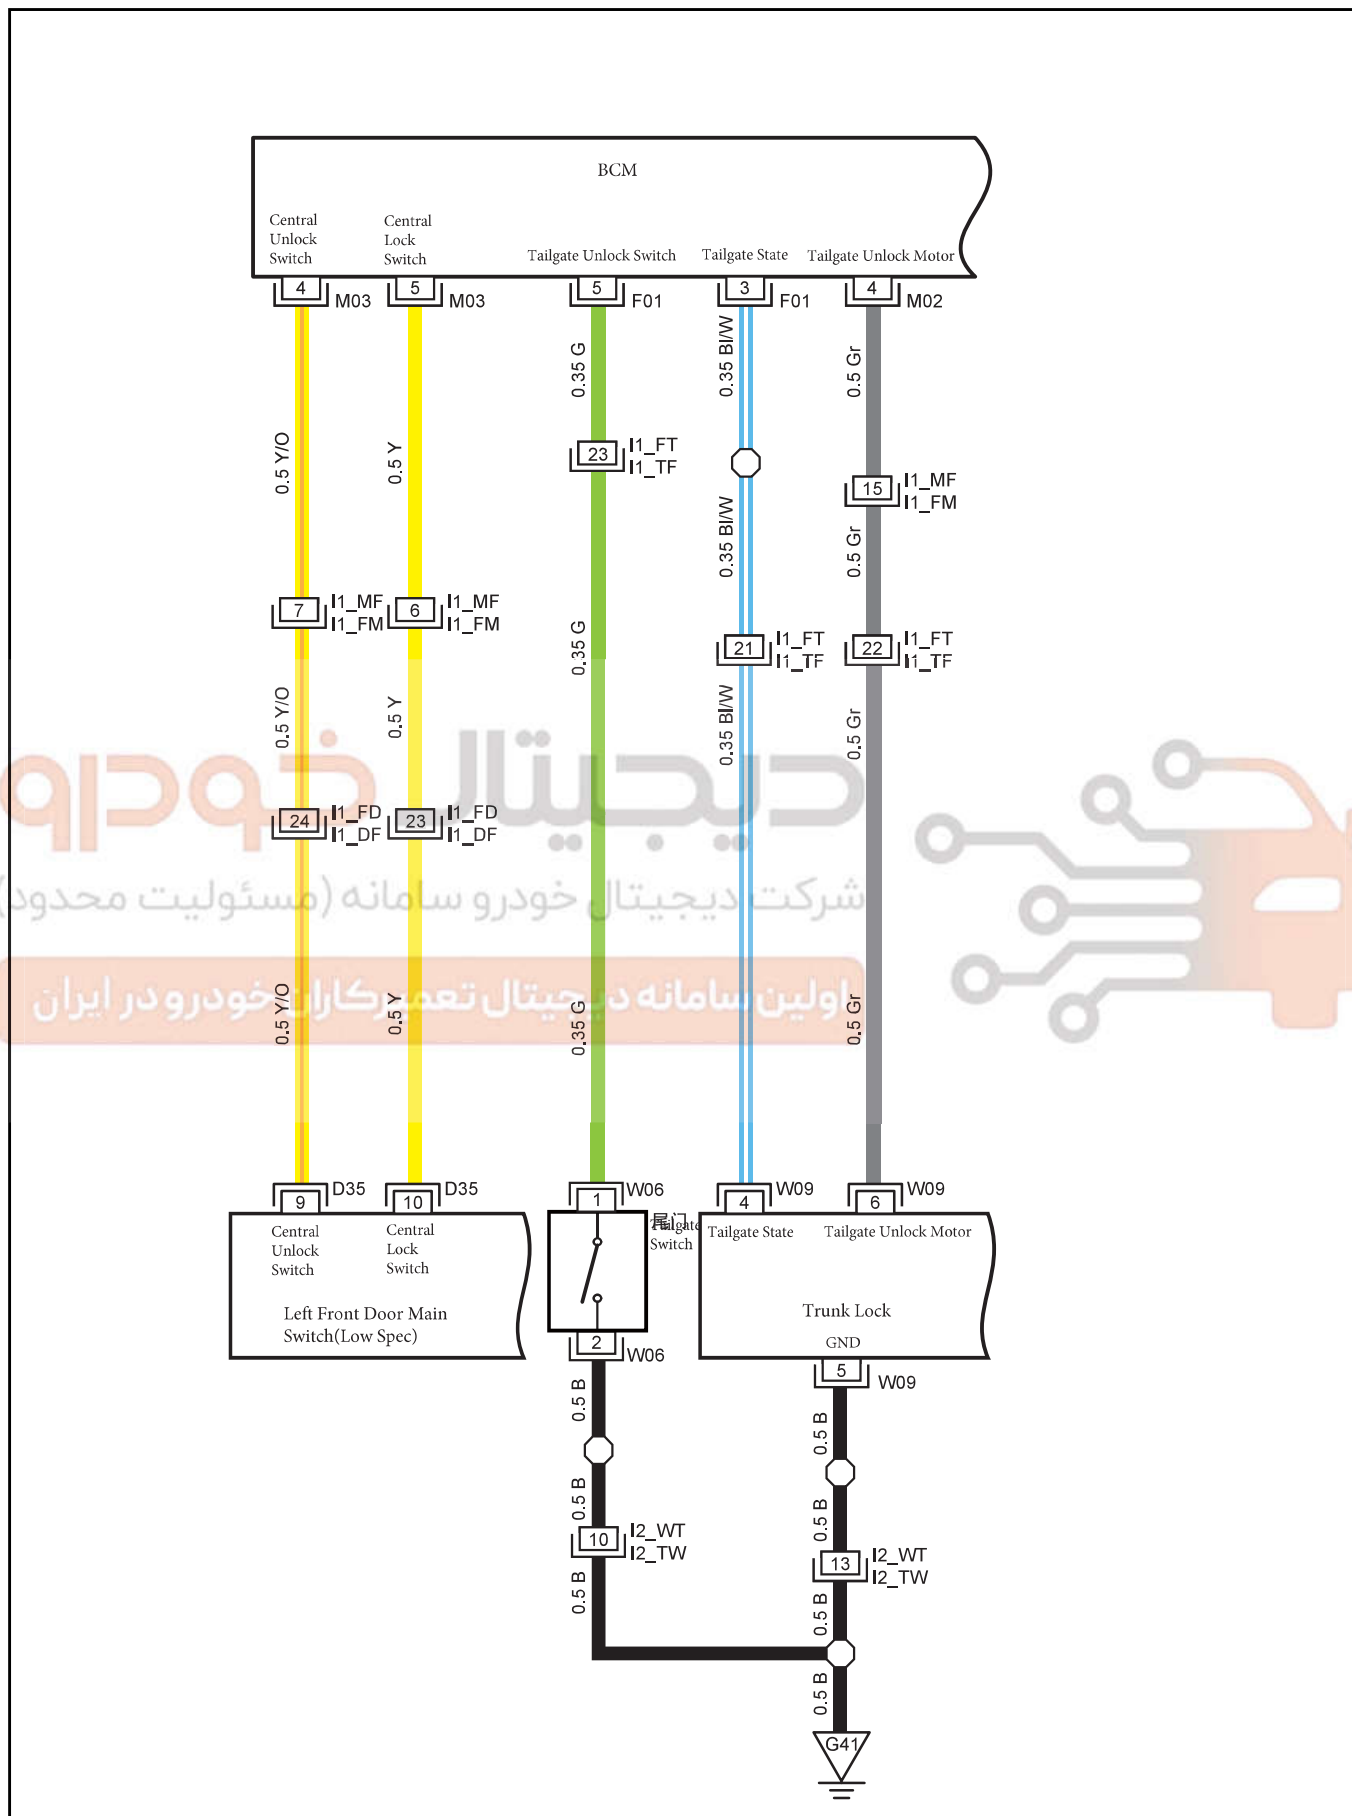

I3\_FM Body Harness to Main  
Harness III

I3\_MF Main Harness to Body  
Harness III

Door Lock 3

Harness Connector	Name	Page
D35	Left Front Door Main Switch(Low Spec)	29
F01	BCM C2	25
I1_DF	Left Front Door Harness to Body Harness	29
I1_FD	Body Harness to Left Front Door Harness	25
I1_FM	Body Harness to Main Harness I	25
I1_FT	Body Harness to Tailgate Transition Harness	26
I1_MF	Main Harness to Body Harness I	20
I1_TF	Tailgate Transition Harness to Body Harness	34
I1_TW	Tailgate Transition Harness to Tailgate Harness	34
I1_WT	Tailgate Harness to Tailgate Transition Harness	34
M02	BCM c 3	21
M03	BCM c 4	21
W06	Tailgate Switch	34
W09	Trunk Lock	34
G41	Tailgate Harness GND 1	45