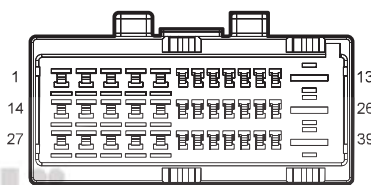

I2_FM Body Harness to Main
Harness II