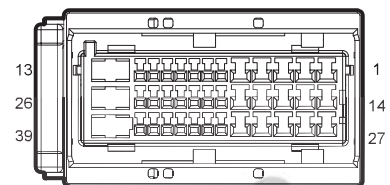

I2_MF Main Harness to Body
Harness II