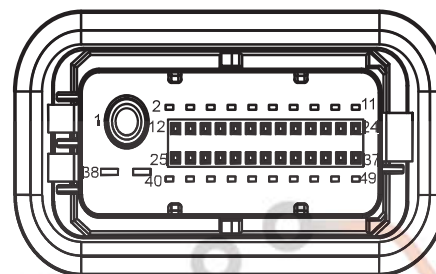

I3\_FM Body Harness to Main  
Harness III

I3\_MF Main Harness to Body  
Harness III

Door Lock 3

Harness Connector	Name	Page
D35	Left Front Door Main Switch(Low Spec)	29
F01	BCM C2	25
I1_DF	Left Front Door Harness to Body Harness	29
I1_FD	Body Harness to Left Front Door Harness	25
I1_FM	Body Harness to Main Harness I	25
I1_FT	Body Harness to Tailgate Transition Harness	26
I1_MF	Main Harness to Body Harness I	20
I1_TF	Tailgate Transition Harness to Body Harness	34
I1_TW	Tailgate Transition Harness to Tailgate Harness	34
I1_WT	Tailgate Harness to Tailgate Transition Harness	34
M02	BCM c 3	21
M03	BCM c 4	21
W06	Tailgate Switch	34
W09	Trunk Lock	34
G41	Tailgate Harness GND 1	45

# دیجیتال خودرو

شرکت دیجیتال خودرو سامانه (مسئولیت محدود)

اولین سامانه دیجیتال تعمیرکاران خودرو در ایران

D35 Left Front Door Main Switch(Low Spec)

F01 BCM C2

G41 Tailgate GND 1

W06 Tailgate Switch

I1\_DF Left Front Door Harness to Body Harness

I1\_FD Body Harness to Left Front Door Harness

I1\_FM Body Harness to Main Harness I

I1\_FT Body Harness to Tailgate Transition Harness

I1\_MF Main Harness to Body Harness

I1\_TF Tailgate Transition Harness to Body Harness