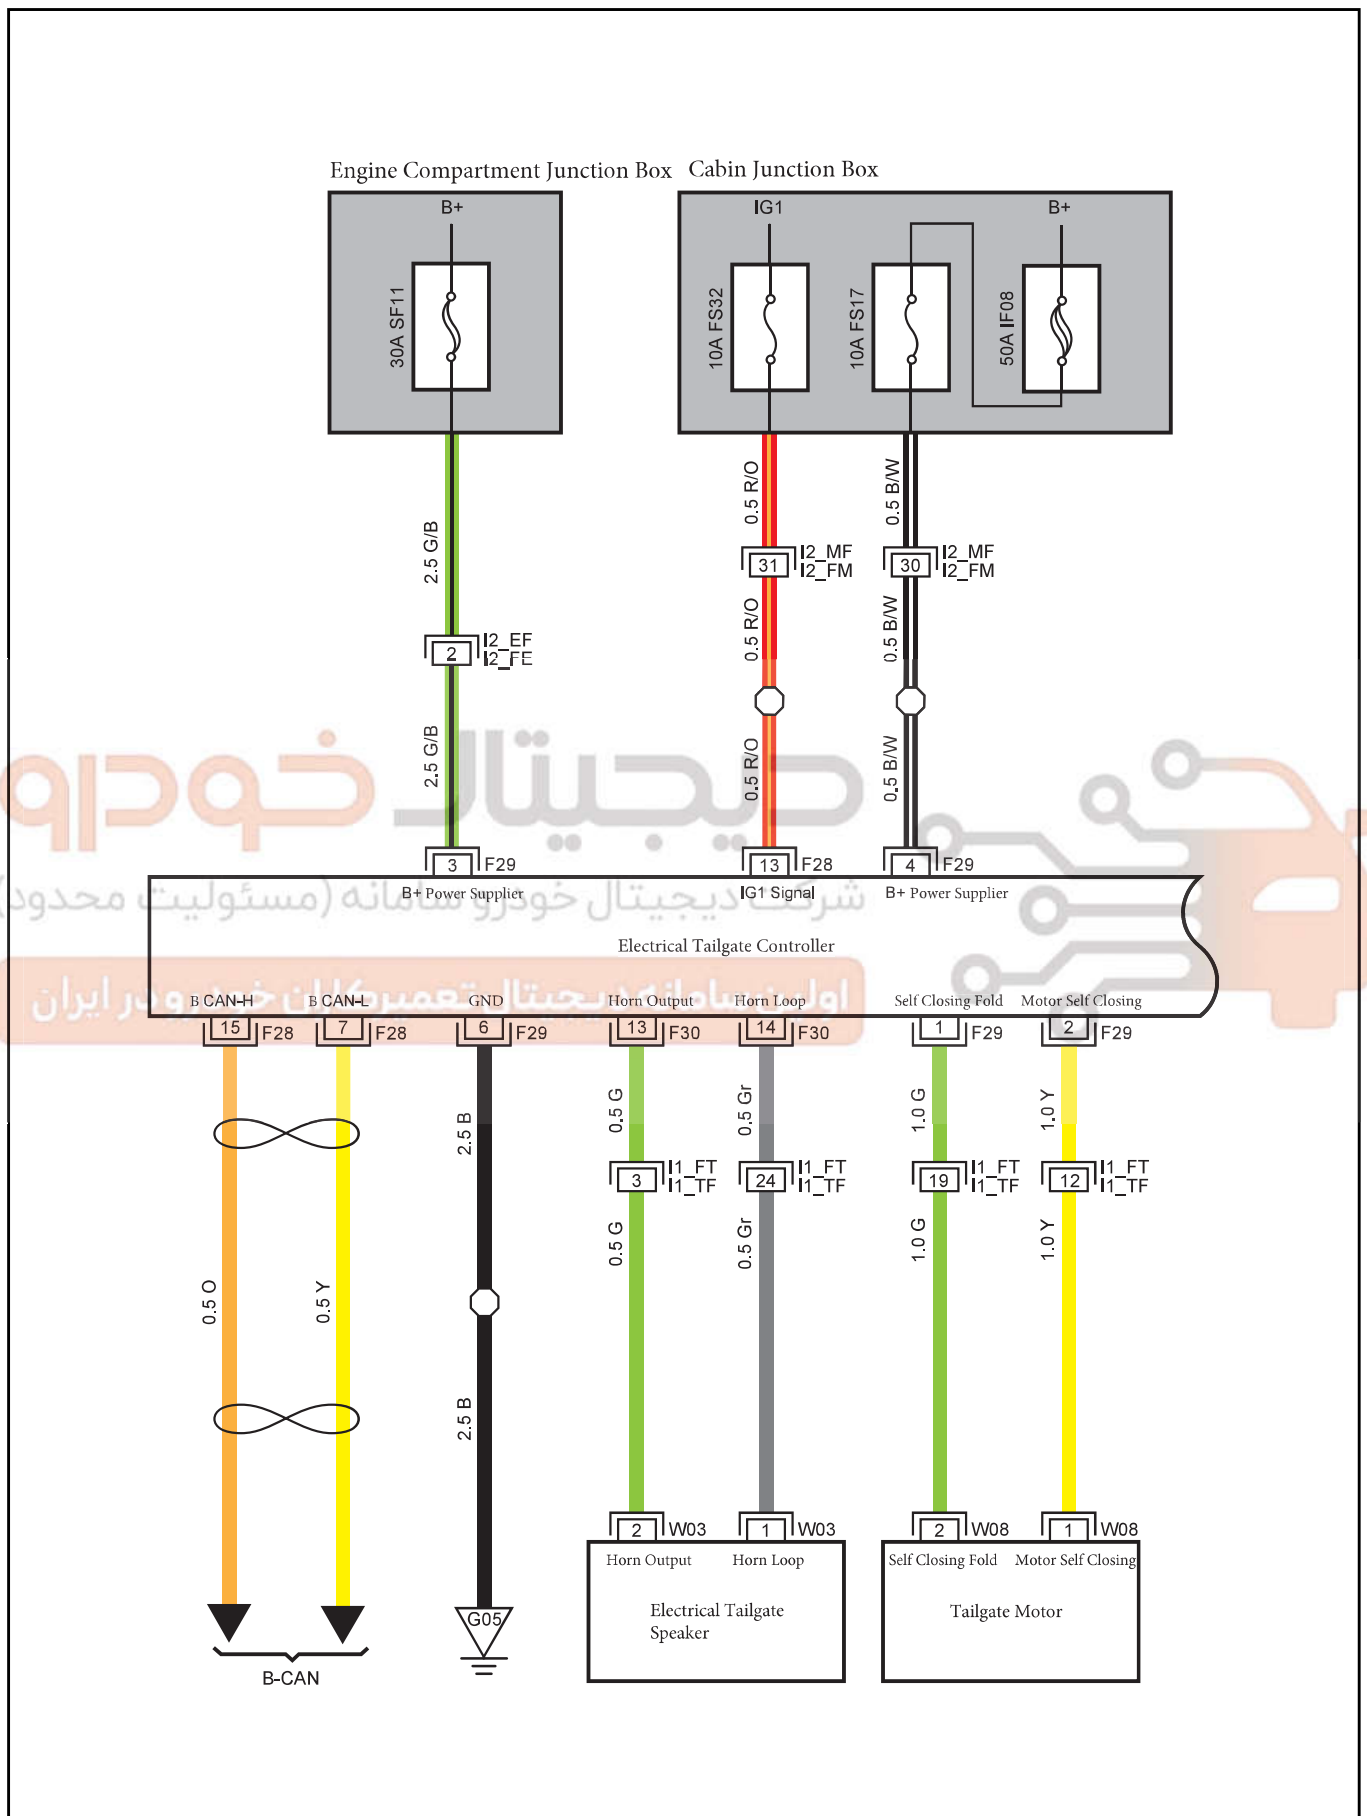

Door Lock (Electrical Tailgate)