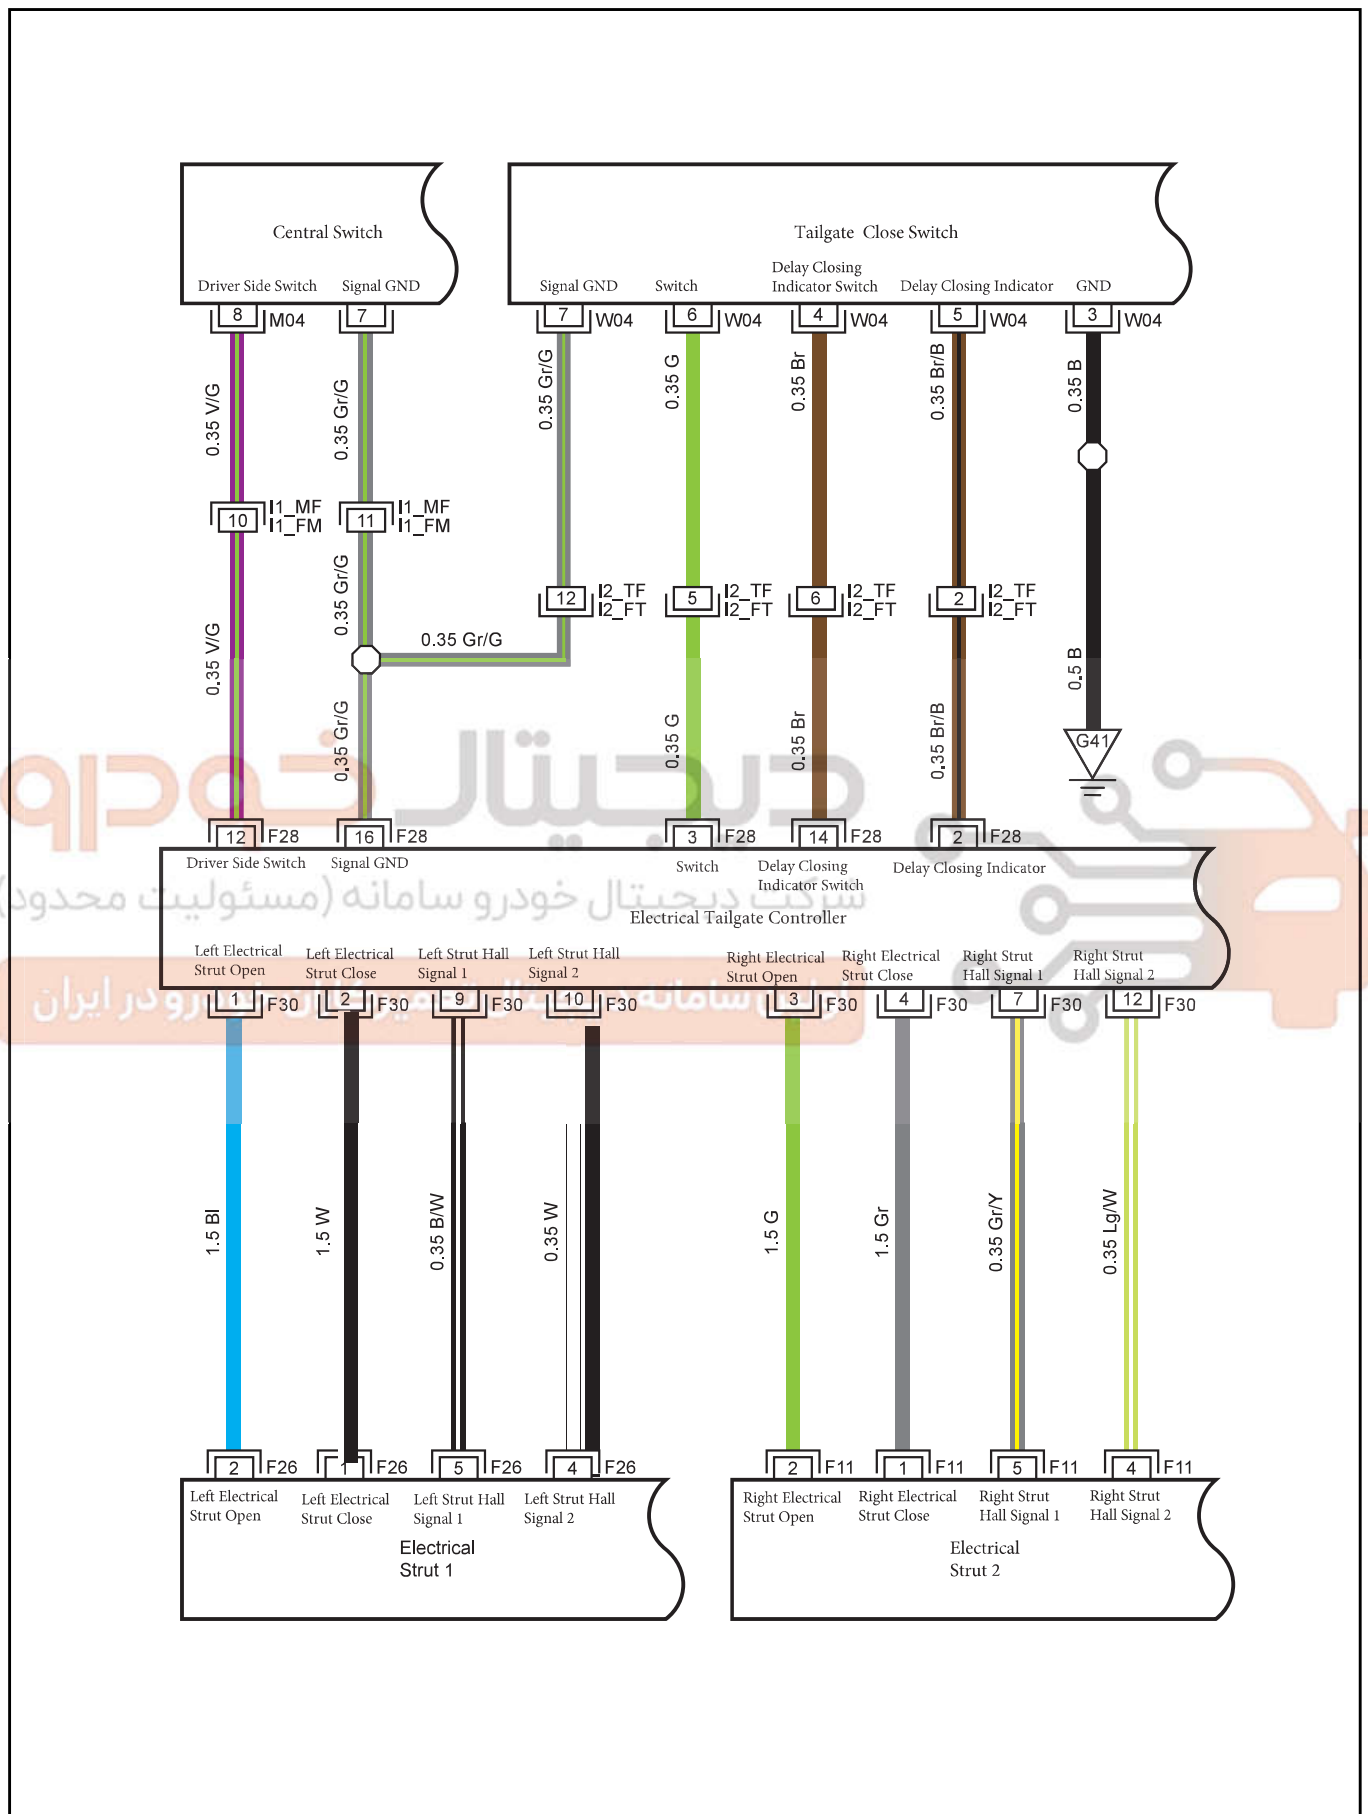

Door Lock 5 Electrical Tailgate I

Harness Connector	Name	Page
F11	Electrical Strut 2	25
F26	Electrical Strut 1	26
F28	Electrical Tailgate Controller 1	25
F30	Electrical Tailgate Controller 3	25
M04	Central Switch	20
W04	Tailgate Closing Switch	34
I1_FM	Body Harness to Main Harness 1	25
I1_MF	Main Harness to Body Harness 1	20
I2_WT	Tailgate Harness to Tailgate Transition Harness	34
I2_TW	Tailgate Transition Harness to Tailgate Harness	34
I2_TF	Tailgate Transition Harness to Body Harness	34
I2_FT	Body Harness to Tailgate Transition Harness 2	26
G41	Tailgate Harness GND 1	45