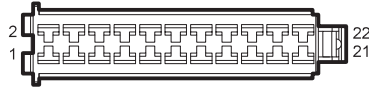

I1\_FD Body Harness to Left Front Door Harness

I1\_FM Body Harness to Main Harness I

I1\_FT Body Harness to Tailgate Transition Harness

I1\_MF Main Harness to Body Harness

I1\_TF Tailgate Transition Harness to Body Harness

W09 Trunk Lock

M02 BCM C2

M03 C4\_BCM

دیجیتال خودرو

شرکت دیجیتال خودرو سامانه (مسئولیت محدود)

اولین سامانه دیجیتال تعمیرکاران خودرو در ایران

Door Lock 3(Electrical Door)

Harness Connector	Name	Page
D05	Left Front Door Main Switch(High Spec)	29
F01	BCM C2	25
F28	Electrical Tailgate Controller 1	25
I1_DF	Left Front Door Harness to Body Harness	29
I1_FD	Body Harness to Left Front Door Harness	25
I1_FM	Body Harness to Main Harness I	25
I1_FT	Body Harness to Tailgate Transition Harness	26
I1_MF	Main Harness to Body Harness I	20
I1_TF	Tailgate Transition Harness to Body Harness	34
I1_TW	Tailgate Transition Harness to Tailgate Harness	34
I1_WT	Tailgate Harness to Tailgate Transition Harness	34
I2_FT	Body Harness to Tailgate Transition Harness 2	26
I2_TF	Tailgate Transition Harness to Body Harness	34
I2_TW	Tailgate Transition Harness to Tailgate Harness	34
I2_WT	Tailgate Harness to Tailgate Transition Harness	34
M03	BCM c 4	21
W06	Tailgate Switch	34
W09	Trunk Lock	34
G41	Tailgate Harness GND 1	45