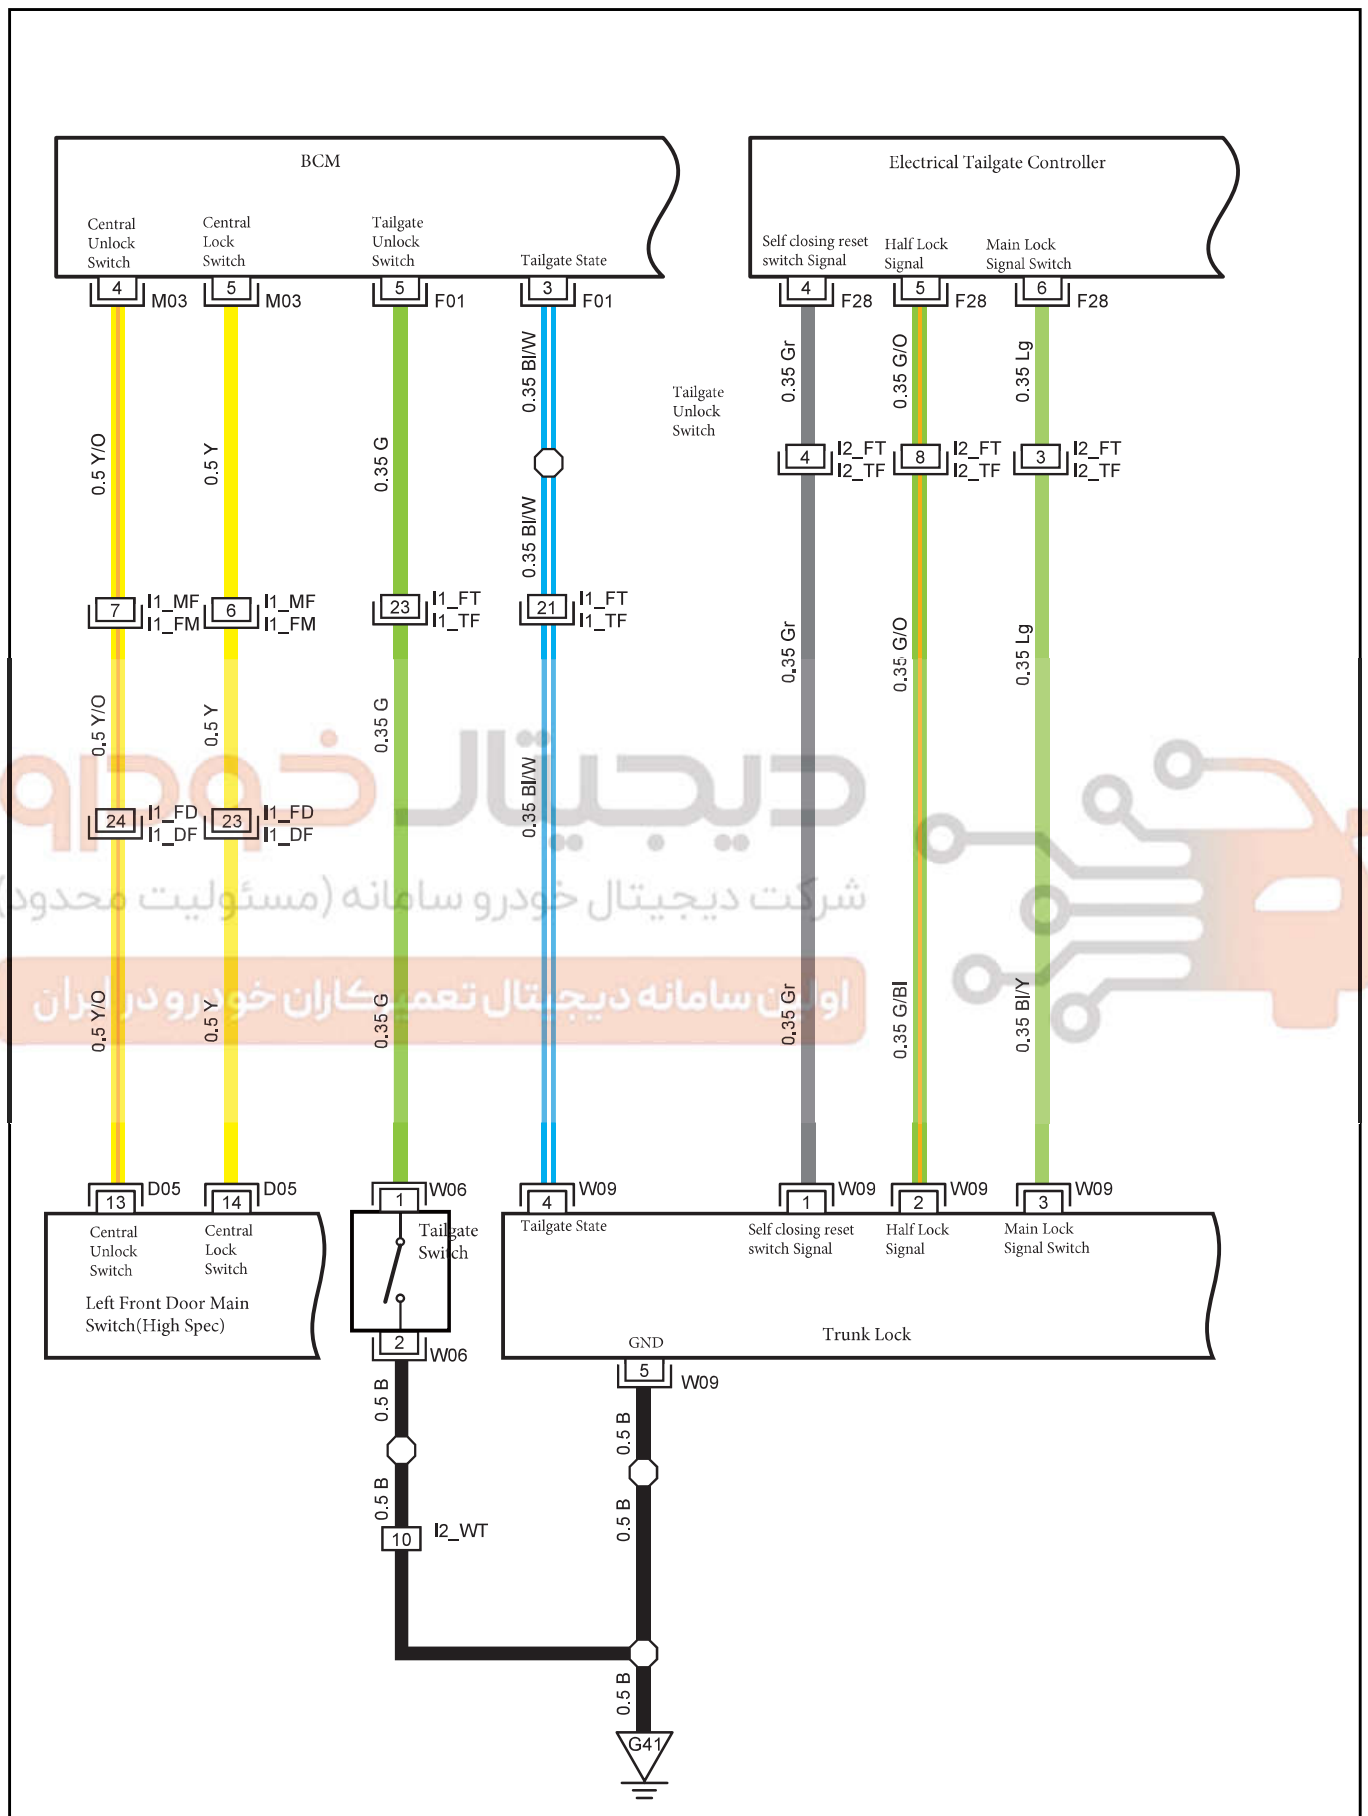

W09 Trunk Lock

M02 BCM C2

M03 C4\_BCM

دیجیتال خودرو

شرکت دیجیتال خودرو سامانه (مسئولیت محدود)

اولین سامانه دیجیتال تعمیرکاران خودرو در ایران

Door Lock 3(Electrical Door)

Harness Connector	Name	Page
D05	Left Front Door Main Switch(High Spec)	29
F01	BCM C2	25
F28	Electrical Tailgate Controller 1	25
I1_DF	Left Front Door Harness to Body Harness	29
I1_FD	Body Harness to Left Front Door Harness	25
I1_FM	Body Harness to Main Harness I	25
I1_FT	Body Harness to Tailgate Transition Harness	26
I1_MF	Main Harness to Body Harness I	20
I1_TF	Tailgate Transition Harness to Body Harness	34
I1_TW	Tailgate Transition Harness to Tailgate Harness	34
I1_WT	Tailgate Harness to Tailgate Transition Harness	34
I2_FT	Body Harness to Tailgate Transition Harness 2	26
I2_TF	Tailgate Transition Harness to Body Harness	34
I2_TW	Tailgate Transition Harness to Tailgate Harness	34
I2_WT	Tailgate Harness to Tailgate Transition Harness	34
M03	BCM c 4	21
W06	Tailgate Switch	34
W09	Trunk Lock	34
G41	Tailgate Harness GND 1	45