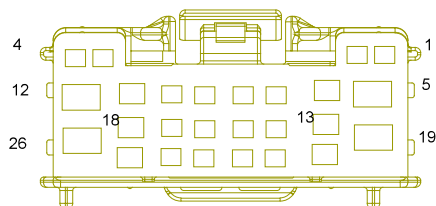

I1\_FD Body Harness to Left Front Door Harness

I1\_FM Body Harness to Main Harness I

I1\_FT Body Harness to Tailgate Transition Harness

I1\_MF Main Harness to Body Harness

I1\_TF Tailgate Transition Harness to Body Harness

W09 Trunk Lock

M02 BCM C2

M03 C4\_BCM

دیجیتال خودرو

شرکت دیجیتال خودرو سامانه (مسئولیت محدود)

اولین سامانه دیجیتال تعمیرکاران خودرو در ایران

Door Lock 3(Electrical Door)

Harness Connector	Name	Page
D05	Left Front Door Main Switch(High Spec)	29
F01	BCM C2	25
F28	Electrical Tailgate Controller 1	25
I1_DF	Left Front Door Harness to Body Harness	29
I1_FD	Body Harness to Left Front Door Harness	25
I1_FM	Body Harness to Main Harness I	25
I1_FT	Body Harness to Tailgate Transition Harness	26
I1_MF	Main Harness to Body Harness I	20
I1_TF	Tailgate Transition Harness to Body Harness	34
I1_TW	Tailgate Transition Harness to Tailgate Harness	34
I1_WT	Tailgate Harness to Tailgate Transition Harness	34
I2_FT	Body Harness to Tailgate Transition Harness 2	26
I2_TF	Tailgate Transition Harness to Body Harness	34
I2_TW	Tailgate Transition Harness to Tailgate Harness	34
I2_WT	Tailgate Harness to Tailgate Transition Harness	34
M03	BCM c 4	21
W06	Tailgate Switch	34
W09	Trunk Lock	34
G41	Tailgate Harness GND 1	45