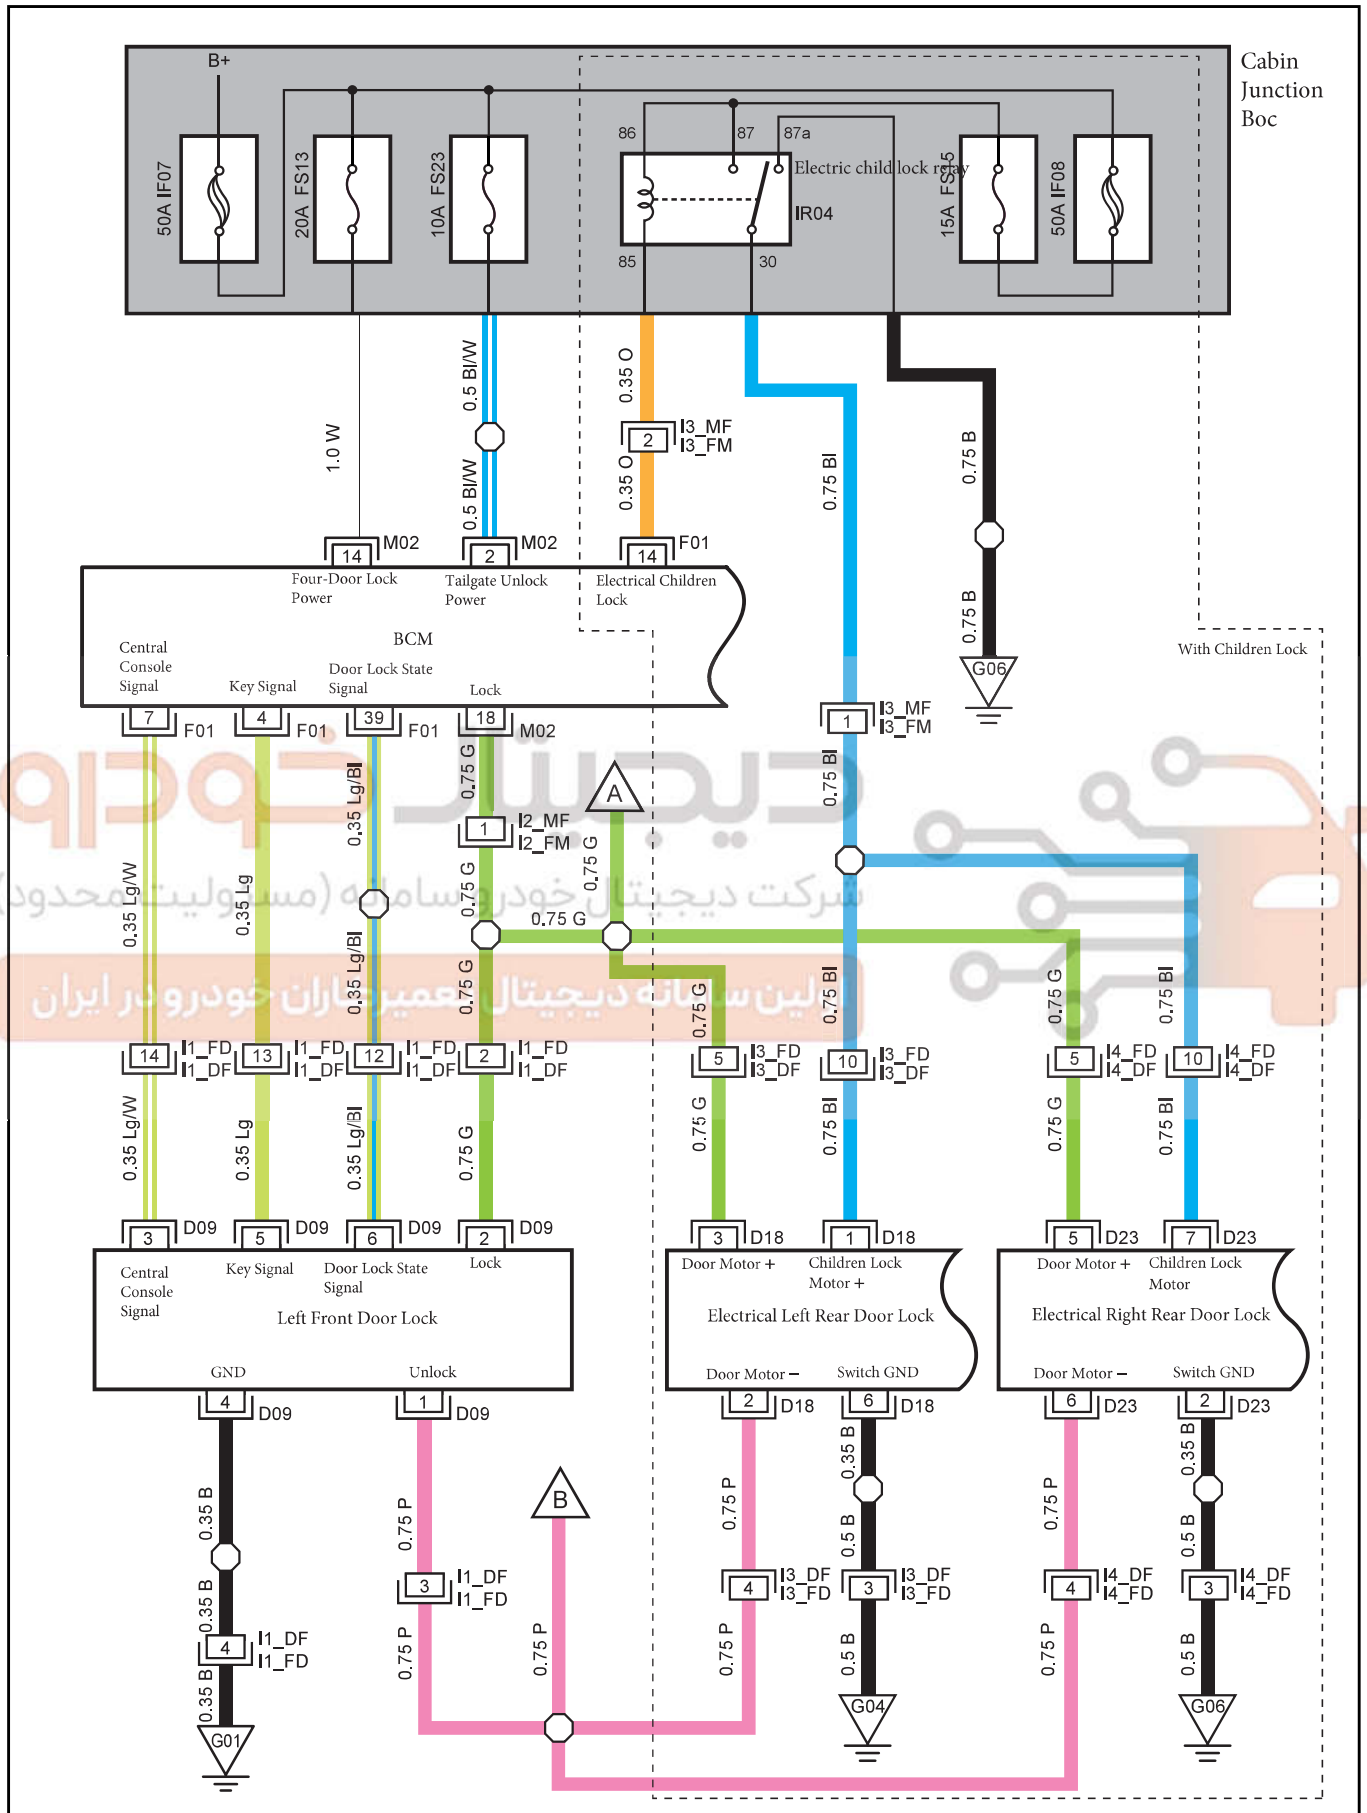

Door Lock 1

Harness Connector	Name	Page
D09	Left Front Door Lock	29
D18	Electrical Left Rear Door Lock	30
D23	Electrical Right Rear Door Lock	32
F01	BCM C2	25
M02	BCM c3	21
I1_DF	Left Front Door to Body Harness	29
I1_FD	Body Harness to Left Front Door	25
I2_FM	Body Harness to Main Harness II	26
I2_MF	Main Harness to Body Harness II	21
I3_FM	Body Harness to Main Harness III	25
I3_MF	Main Harness to Body Harness III	20
I3_DF	Left Rear Door to Body Harness	30
I3_FD	Body Harness to Left Rear Door	26
I4_DF	Right Rear Door to Body Harness	32
I4_FD	Body Harness to Right Rear Door	26
G01	Body Harness Left Front GND	44
G04	Body Harness Left Rear GND 1	44
G06	Body Harness Right Rear GND 1	44

I1\_FD Body Harness to Left Front Door

I2\_FM Body Harness to Main Harness II

I2\_MF Main Harness to Body Harness II

I3\_FM Body Harness to Main Harness III

I3\_MF Main Harness to Body Harness III

I3\_DF Left Rear Door to Body Harness