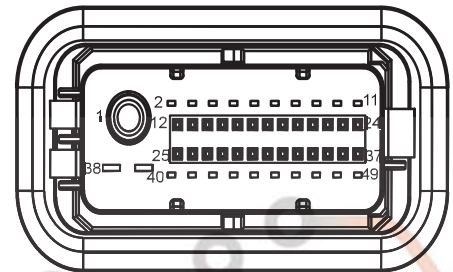

W09 Trunk Lock

M02 BCM C2

M03 C4\_BCM

دیجیتال خودرو

شرکت دیجیتال خودرو سامانه (مسئولیت محدود)

اولین سامانه دیجیتال تعمیرکاران خودرو در ایران

Door Lock 3(Electrical Door)

Harness Connector	Name	Page
D05	Left Front Door Main Switch(High Spec)	29
F01	BCM C2	25
F28	Electrical Tailgate Controller 1	25
I1_DF	Left Front Door Harness to Body Harness	29
I1_FD	Body Harness to Left Front Door Harness	25
I1_FM	Body Harness to Main Harness I	25
I1_FT	Body Harness to Tailgate Transition Harness	26
I1_MF	Main Harness to Body Harness I	20
I1_TF	Tailgate Transition Harness to Body Harness	34
I1_TW	Tailgate Transition Harness to Tailgate Harness	34
I1_WT	Tailgate Harness to Tailgate Transition Harness	34
I2_FT	Body Harness to Tailgate Transition Harness 2	26
I2_TF	Tailgate Transition Harness to Body Harness	34
I2_TW	Tailgate Transition Harness to Tailgate Harness	34
I2_WT	Tailgate Harness to Tailgate Transition Harness	34
M03	BCM c 4	21
W06	Tailgate Switch	34
W09	Trunk Lock	34
G41	Tailgate Harness GND 1	45

شرکت دیجیتال خودرو سامانه (مسئولیت محدود)

اولین سامانه دیجیتال تعمیرکاران خودرو در ایران

D05 Left Front Door Main Switch(High Spec)

F01 BCM C2

F28 Electrical Tailgate Controller 1

G41 Tailgate Harness GND 1

I1\_DF Left Front Door Harness to Body Harness

I1\_FD Body Harness to Left Front Door Harness

I1\_FM Body Harness to Main Harness I

I1\_FT Body Harness to Tailgate Transition Harness

I1\_MF Main Harness to Body Harness I