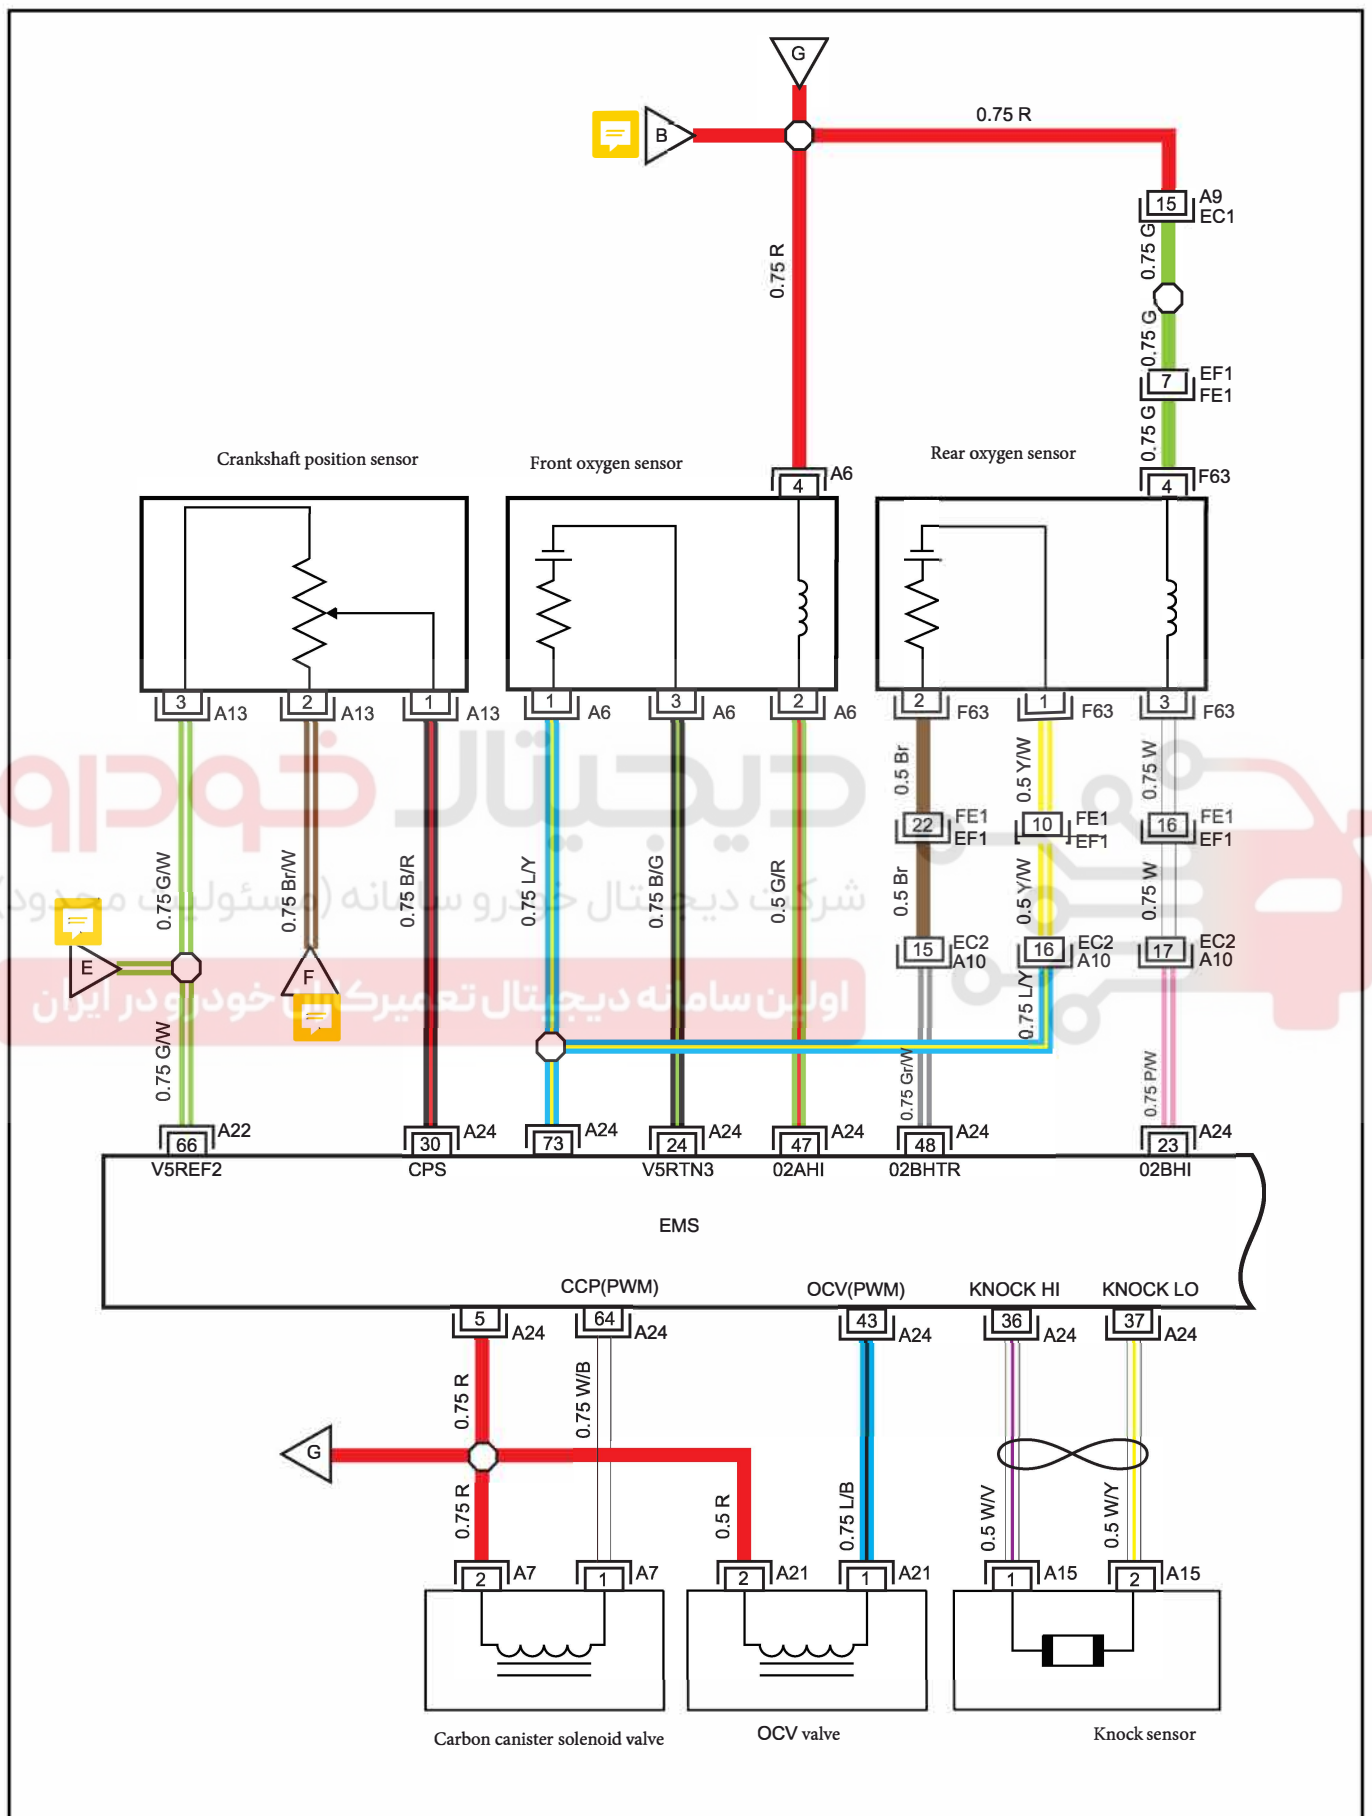

EMS sensor 2(CVT)

Harness connector	Name	Page
A6	Front oxygen sensor harness connector	22
A7	Carbon canister solenoid valve harness connector	22
A9	Engine control harness to engine harness connector 1	22
A10	Main harness to engine harness connector 1	22
A13	Crankshaft position sensor harness connector	22
A15	Knock sensor harness connector	22
A21	OCV valve harness connector	22
A22	Front oxygen sensor harness connector	22
A24	Engine control unit harness connector	22
F19	Neutral sensor harness connector	42
F63	Rear oxygen sensor harness connector	43
FE1	Engine harness to body harness connector 1	43
EF1	Body harness to engine harness connector 1	17
EC1	Engine harness to control harness interface 1	16
EC2	Engine harness to control harness interface 2	16