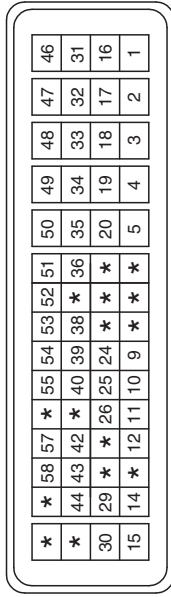

BLOWER & A/C CONTROL SYSTEM E4AEDB19

Blower & A/C Control System (Manual) (1)

SD971-7

EMGSD9971GL

BLOWER & A/C CONTROL SYSTEM

Blower & A/C Control System (Manual) (2)

SD971-8

BLOWER & A/C CONTROL SYSTEM

Blower & A/C Control System (Manual) (3)

SD971-9

BLOWER & A/C CONTROL SYSTEM

Blower & A/C Control System (Manual) (4)

SD971-10

C01-A

AMP\_TCU\_60F\_B\_SIE

C01-K

AMP\_PCU\_94F\_B\_SIE

C201-A

PKD\_ECU\_80F\_GR\_1

C08/C208/C308

KUM\_N/WWP\_01F\_B

C47

KET\_040WP\_03F\_B

C301-K