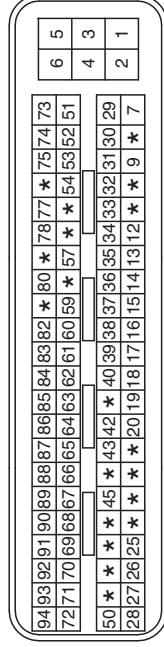

BLOWER & A/C CONTROL SYSTEM E4AEDB19

Blower & A/C Control System (Manual) (1)

SD971-7

EMGSD9971GL

BLOWER & A/C CONTROL SYSTEM

Blower & A/C Control System (Manual) (2)

SD971-8

BLOWER & A/C CONTROL SYSTEM

Blower & A/C Control System (Manual) (3)

SD971-9

BLOWER & A/C CONTROL SYSTEM

Blower & A/C Control System (Manual) (4)

SD971-10

C01-A

AMP\_TCU\_60F\_B\_SIE

C01-K

AMP\_PCU\_94F\_B\_SIE

C201-A

PKD\_ECU\_80F\_GR\_1

C08/C208/C308

KUM\_N/WWP\_01F\_B

C47

KET\_040WP\_03F\_B

C301-K