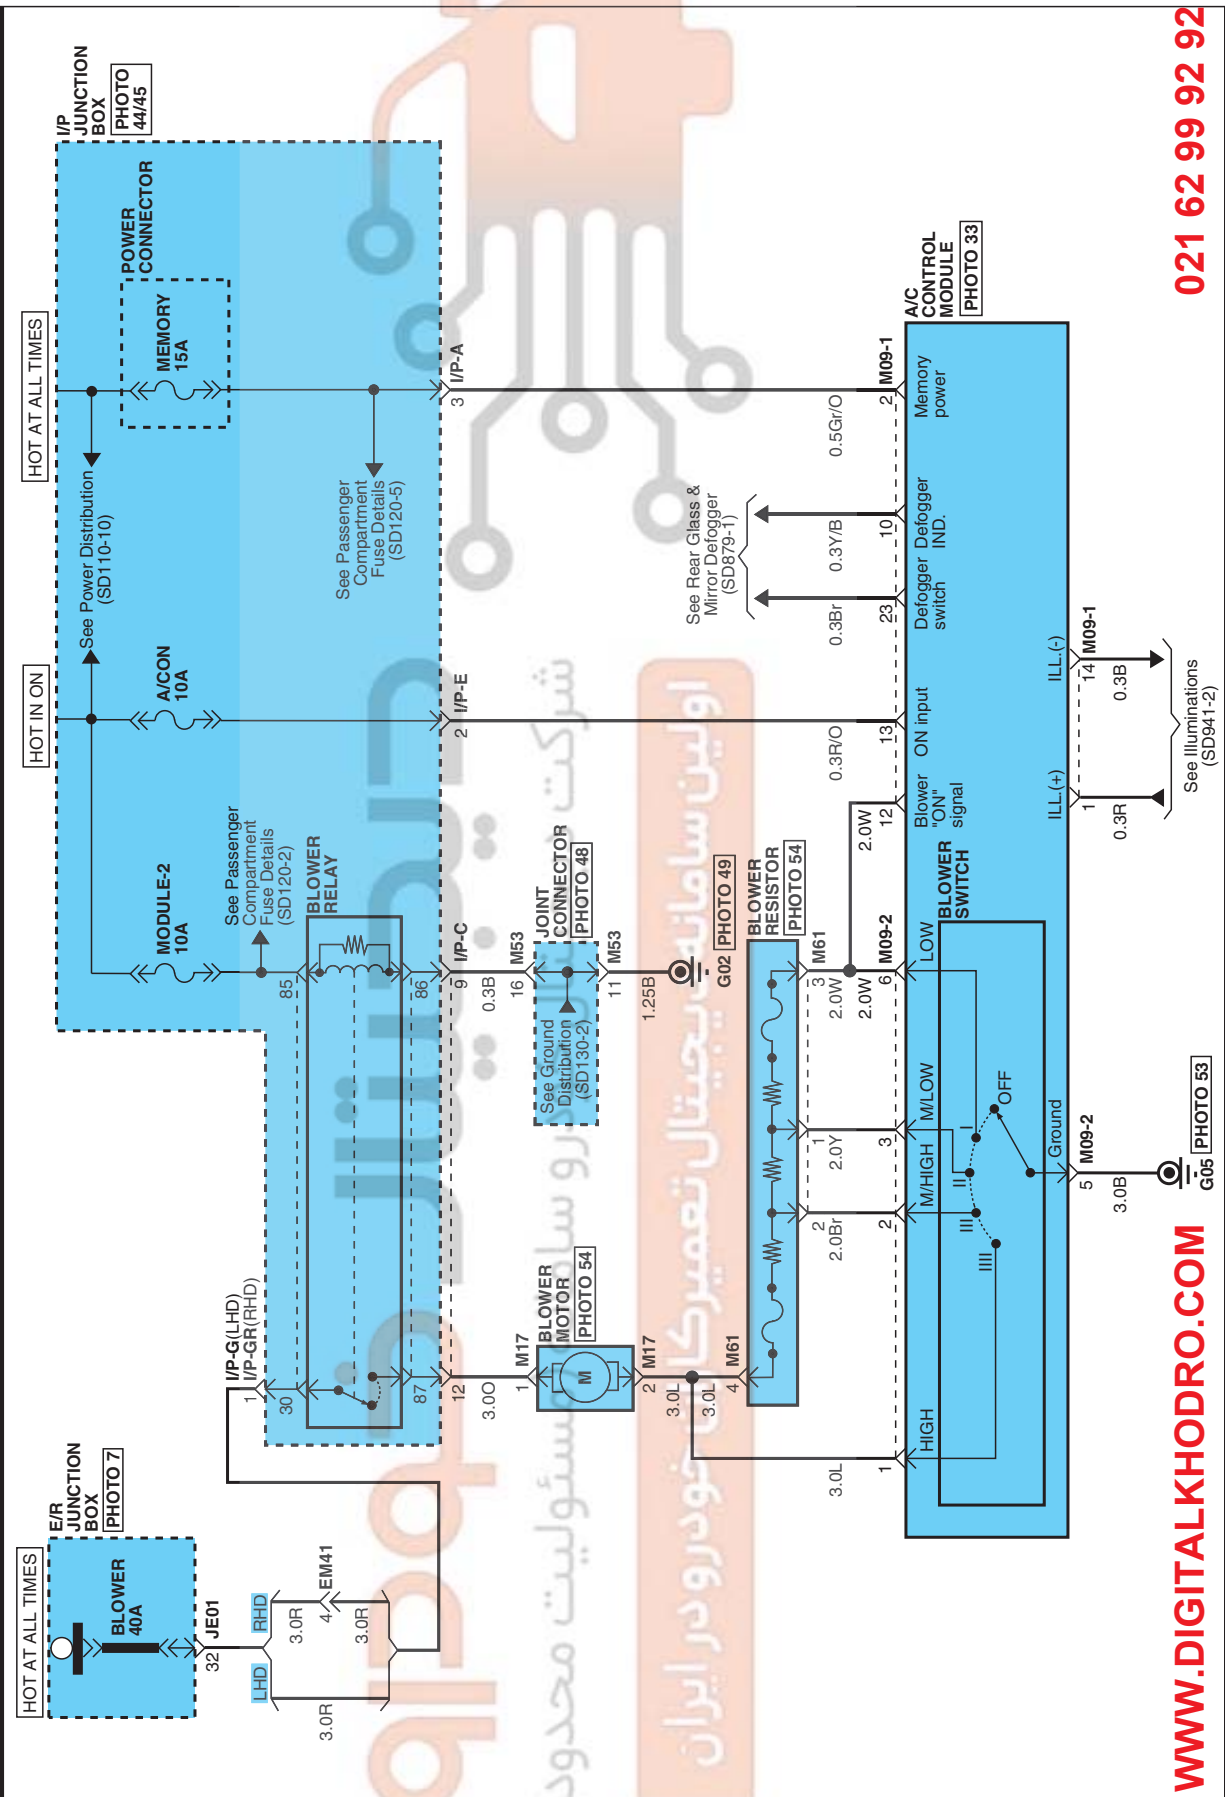

BLOWER & A/C CONTROL SYSTEM E4AEDB19

Blower & A/C Control System (Manual) (1)

SD971-7

EMGSD9971GL

BLOWER & A/C CONTROL SYSTEM

Blower & A/C Control System (Manual) (2)

SD971-8

BLOWER & A/C CONTROL SYSTEM

Blower & A/C Control System (Manual) (3)

SD971-9

BLOWER & A/C CONTROL SYSTEM

Blower & A/C Control System (Manual) (4)

SD971-10

C01-A

AMP\_TCU\_60F\_B\_SIE

C01-K

AMP\_PCU\_94F\_B\_SIE

C201-A

PKD\_ECU\_80F\_GR\_1

C08/C208/C308

KUM\_N/WWP\_01F\_B

C47

KET\_040WP\_03F\_B

C301-K