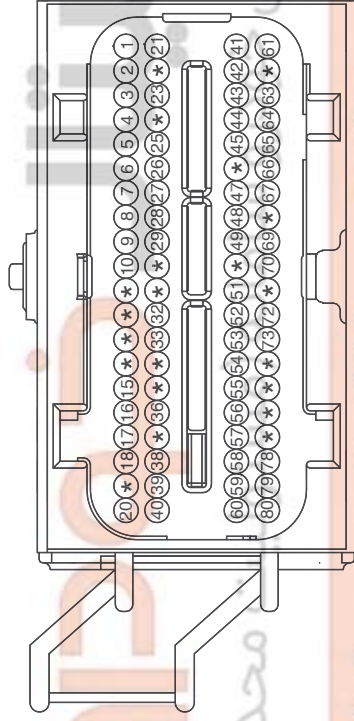

BLOWER & A/C CONTROL SYSTEM E4AEDB19

Blower & A/C Control System (Manual) (1)

SD971-7

EMGSD9971GL

BLOWER & A/C CONTROL SYSTEM

Blower & A/C Control System (Manual) (2)

SD971-8

BLOWER & A/C CONTROL SYSTEM

Blower & A/C Control System (Manual) (3)

SD971-9

BLOWER & A/C CONTROL SYSTEM

Blower & A/C Control System (Manual) (4)

SD971-10

C01-A

AMP\_TCU\_60F\_B\_SIE

C01-K

AMP\_PCU\_94F\_B\_SIE

C201-A

PKD\_ECU\_80F\_GR\_1

C08/C208/C308

KUM\_N/WWP\_01F\_B

C47

KET\_040WP\_03F\_B

C301-K