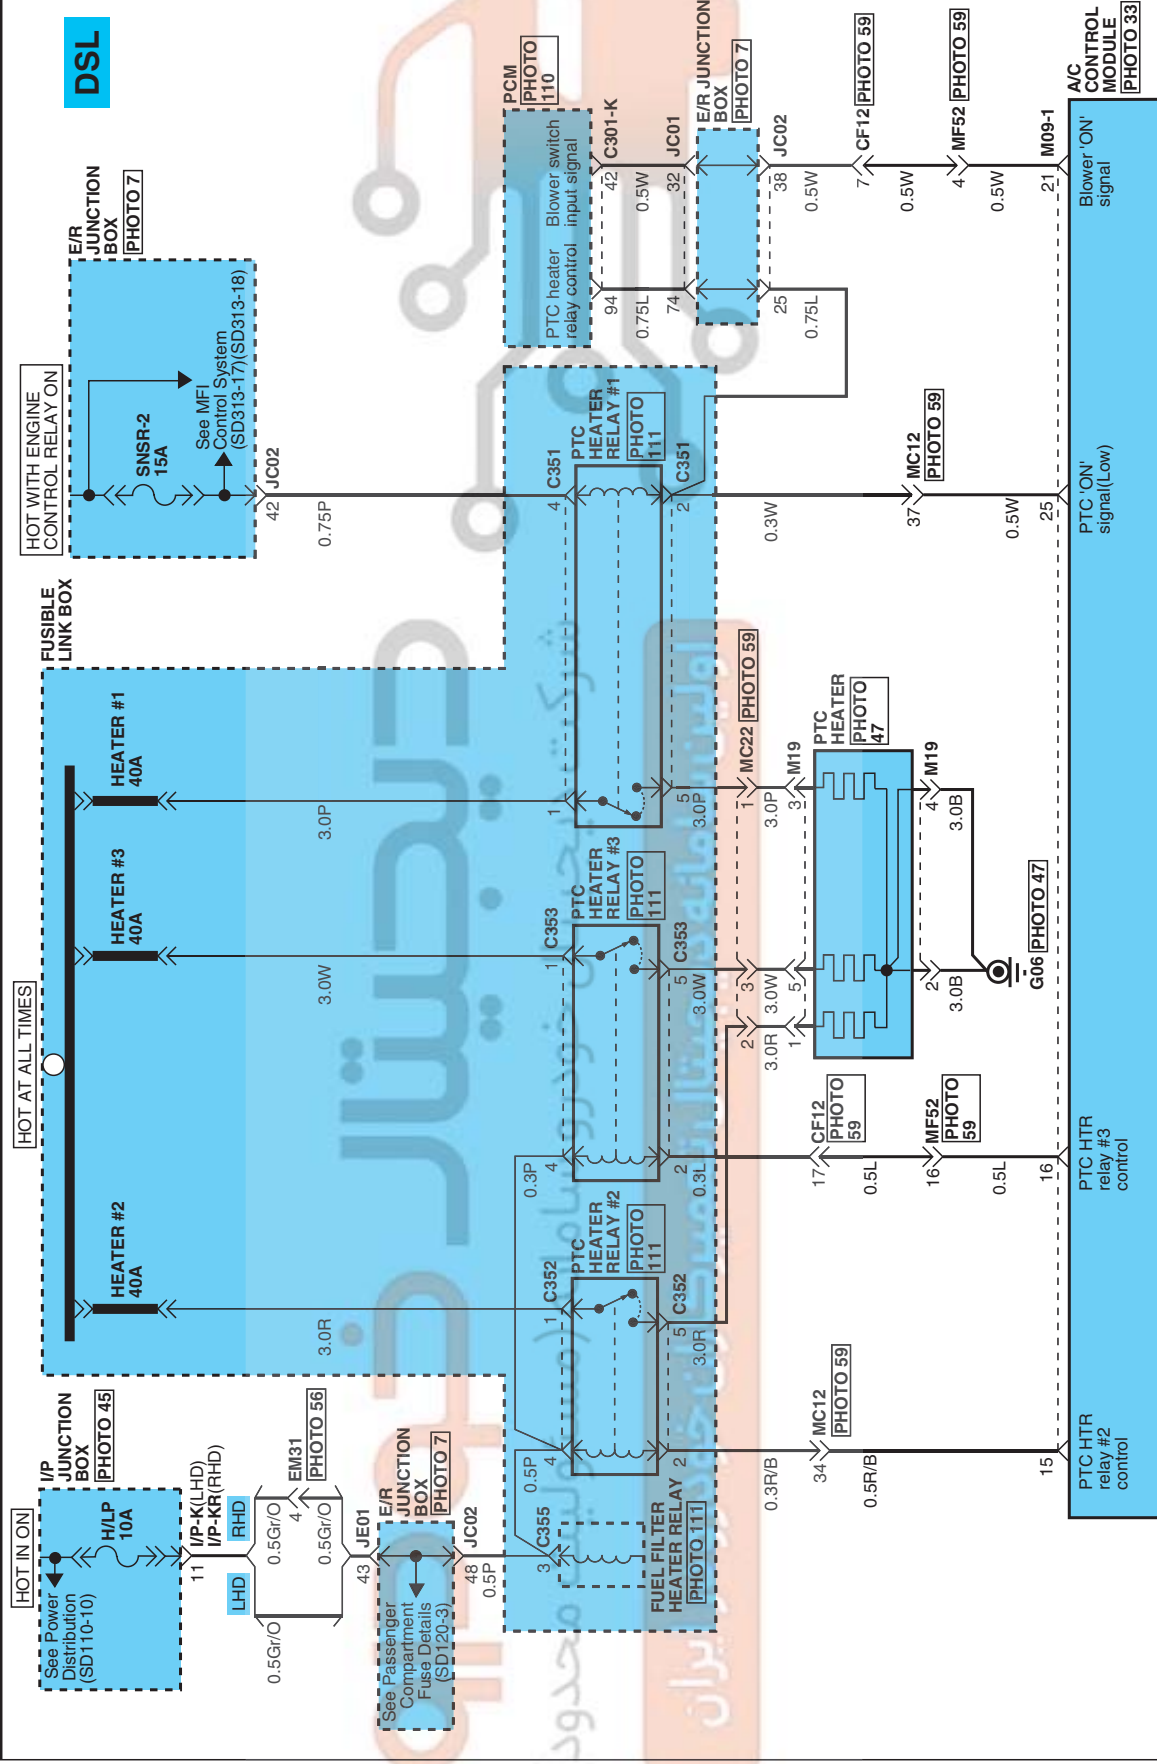

BLOWER & A/C CONTROL SYSTEM E4AEDB19

Blower & A/C Control System (Manual) (1)

SD971-7

EMGSD9971GL

BLOWER & A/C CONTROL SYSTEM

Blower & A/C Control System (Manual) (2)

SD971-8

BLOWER & A/C CONTROL SYSTEM

Blower & A/C Control System (Manual) (3)

SD971-9

BLOWER & A/C CONTROL SYSTEM

Blower & A/C Control System (Manual) (4)

SD971-10

C01-A

AMP\_TCU\_60F\_B\_SIE

C01-K