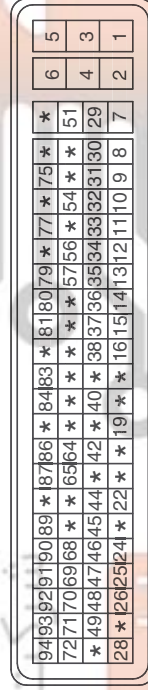

Blower & A/C Control System (Manual) (3)

SD971-9

BLOWER & A/C CONTROL SYSTEM

Blower & A/C Control System (Manual) (4)

SD971-10

C01-A

AMP\_TCU\_60F\_B\_SIE

C01-K

AMP\_PCU\_94F\_B\_SIE

C201-A

PKD\_ECU\_80F\_GR\_1

C08/C208/C308

KUM\_N/WWP\_01F\_B

C47

KET\_040WP\_03F\_B

C301-K

AMP\_PCU\_94F\_B\_SIE

C351/C352/C353

CR05F019

C355

PKD\_ECU\_80F\_GR\_1

M04

KUM\_CDR\_07F\_W

M05

AMP\_PCU\_94F\_B\_SIE

M06

CR05F019

M09-1

CR05F011

M09-2

KUM\_CDR\_07F\_W

M17