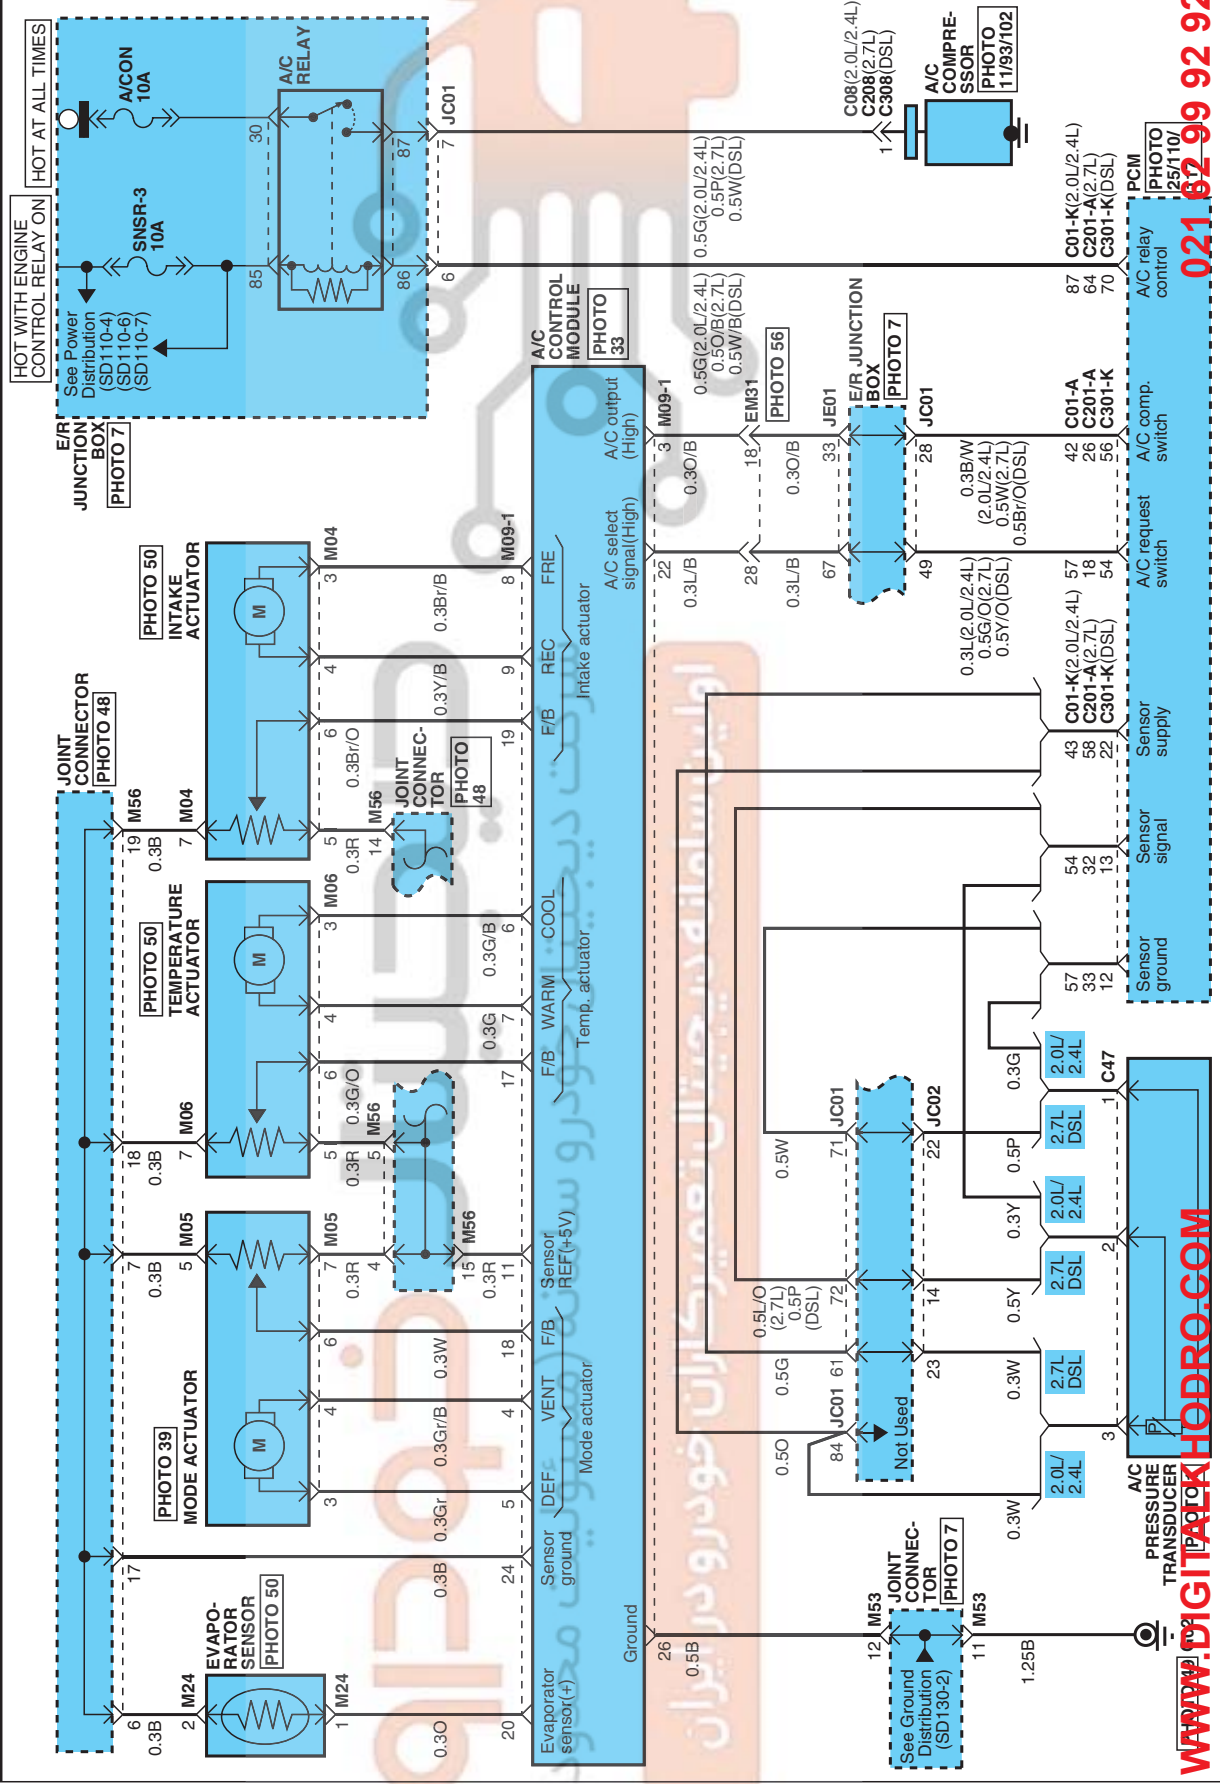

BLOWER & A/C CONTROL SYSTEM E4AEDB19

Blower & A/C Control System (Manual) (1)

SD971-7

EMGSD9971GL

BLOWER & A/C CONTROL SYSTEM

Blower & A/C Control System (Manual) (2)

SD971-8

BLOWER & A/C CONTROL SYSTEM

Blower & A/C Control System (Manual) (3)

SD971-9

BLOWER & A/C CONTROL SYSTEM

Blower & A/C Control System (Manual) (4)

SD971-10

C01-A

AMP\_TCU\_60F\_B\_SIE

C01-K

AMP\_PCU\_94F\_B\_SIE

C201-A

PKD\_ECU\_80F\_GR\_1

C08/C208/C308

KUM\_N/WWP\_01F\_B

C47

KET\_040WP\_03F\_B

C301-K