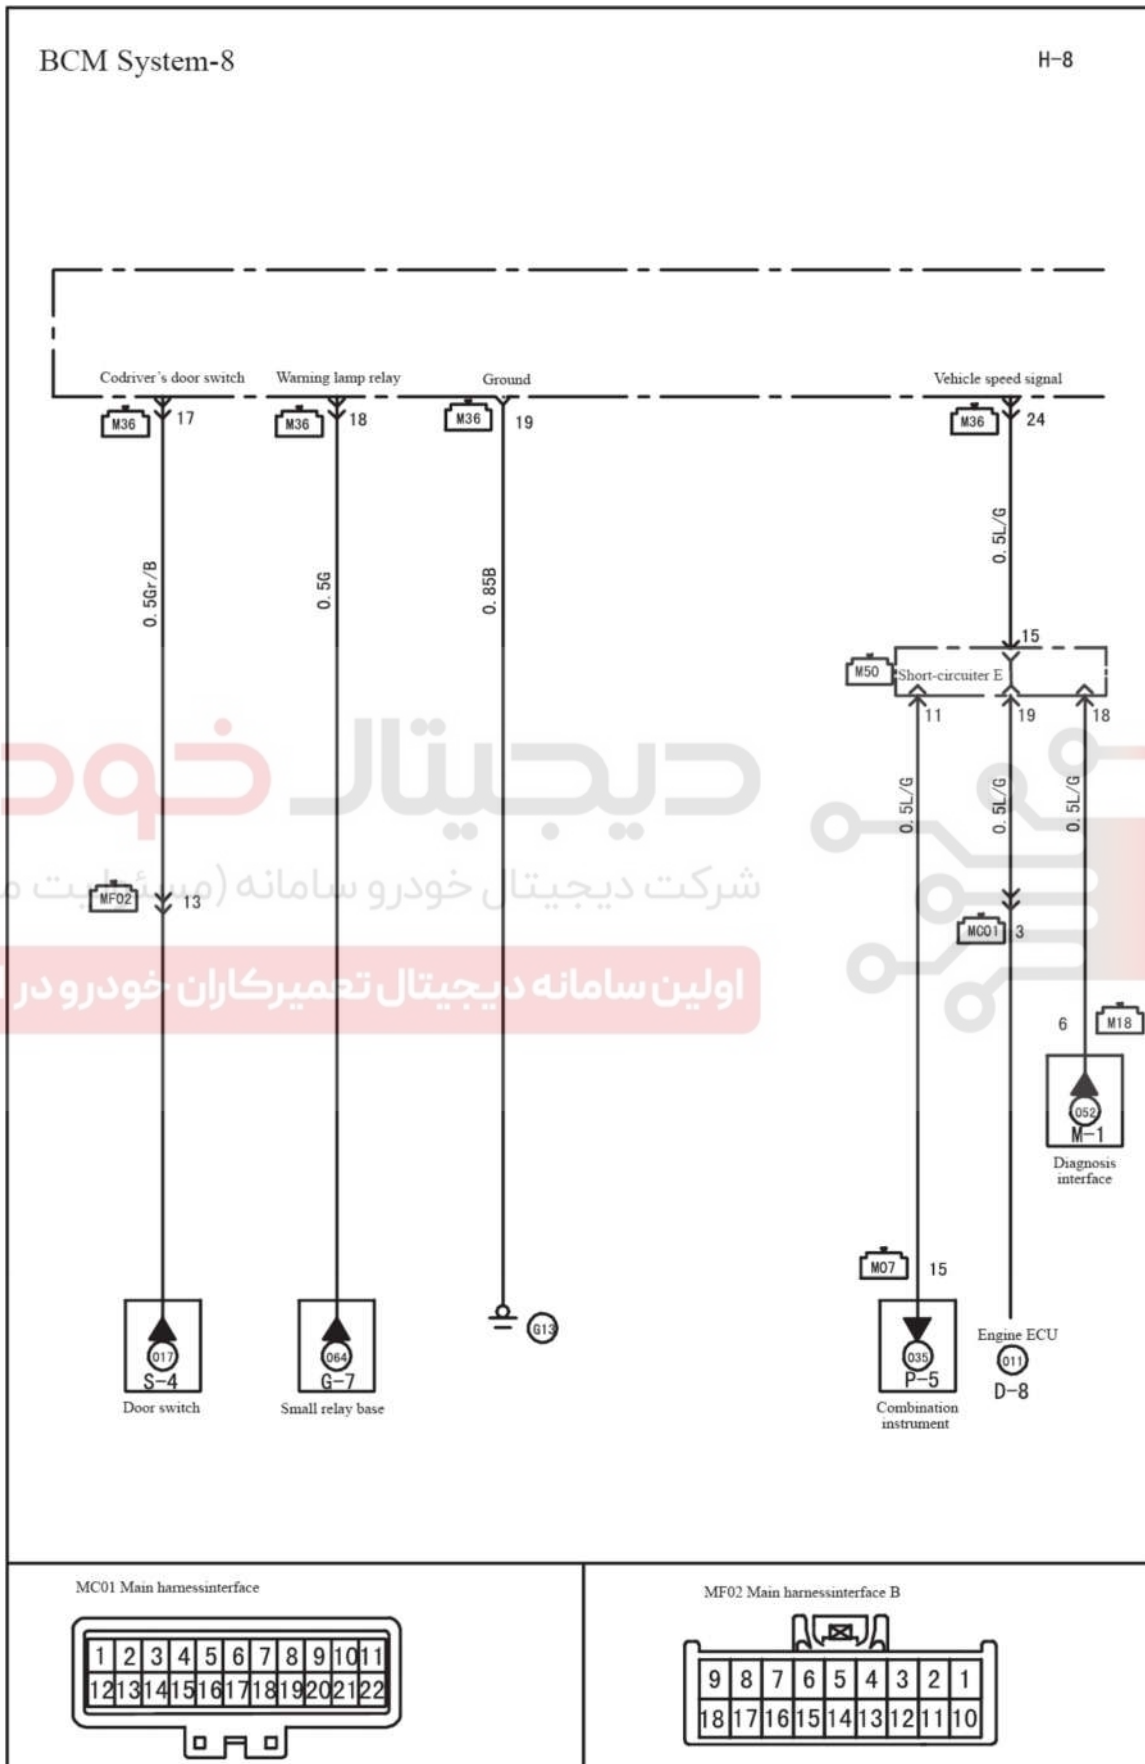

Wiring Diagrams

دیجیتال خودرو
شرکت دیجیتال خودرو سامانه (مهندسی و تولید محدود)
اولین سامانه دیجیتال تعمیرکاران خودرو در ایران