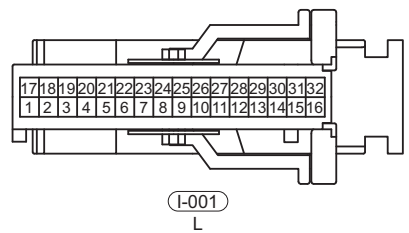

### License Plate Light

EM1A350110