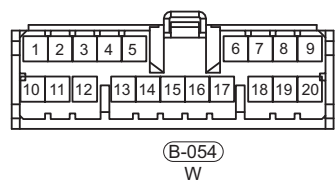

### License Plate Light

EM1A350110