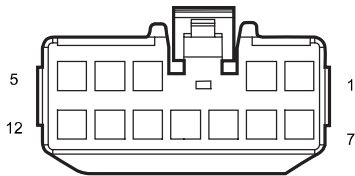

M11 Cabin Fuse Box J