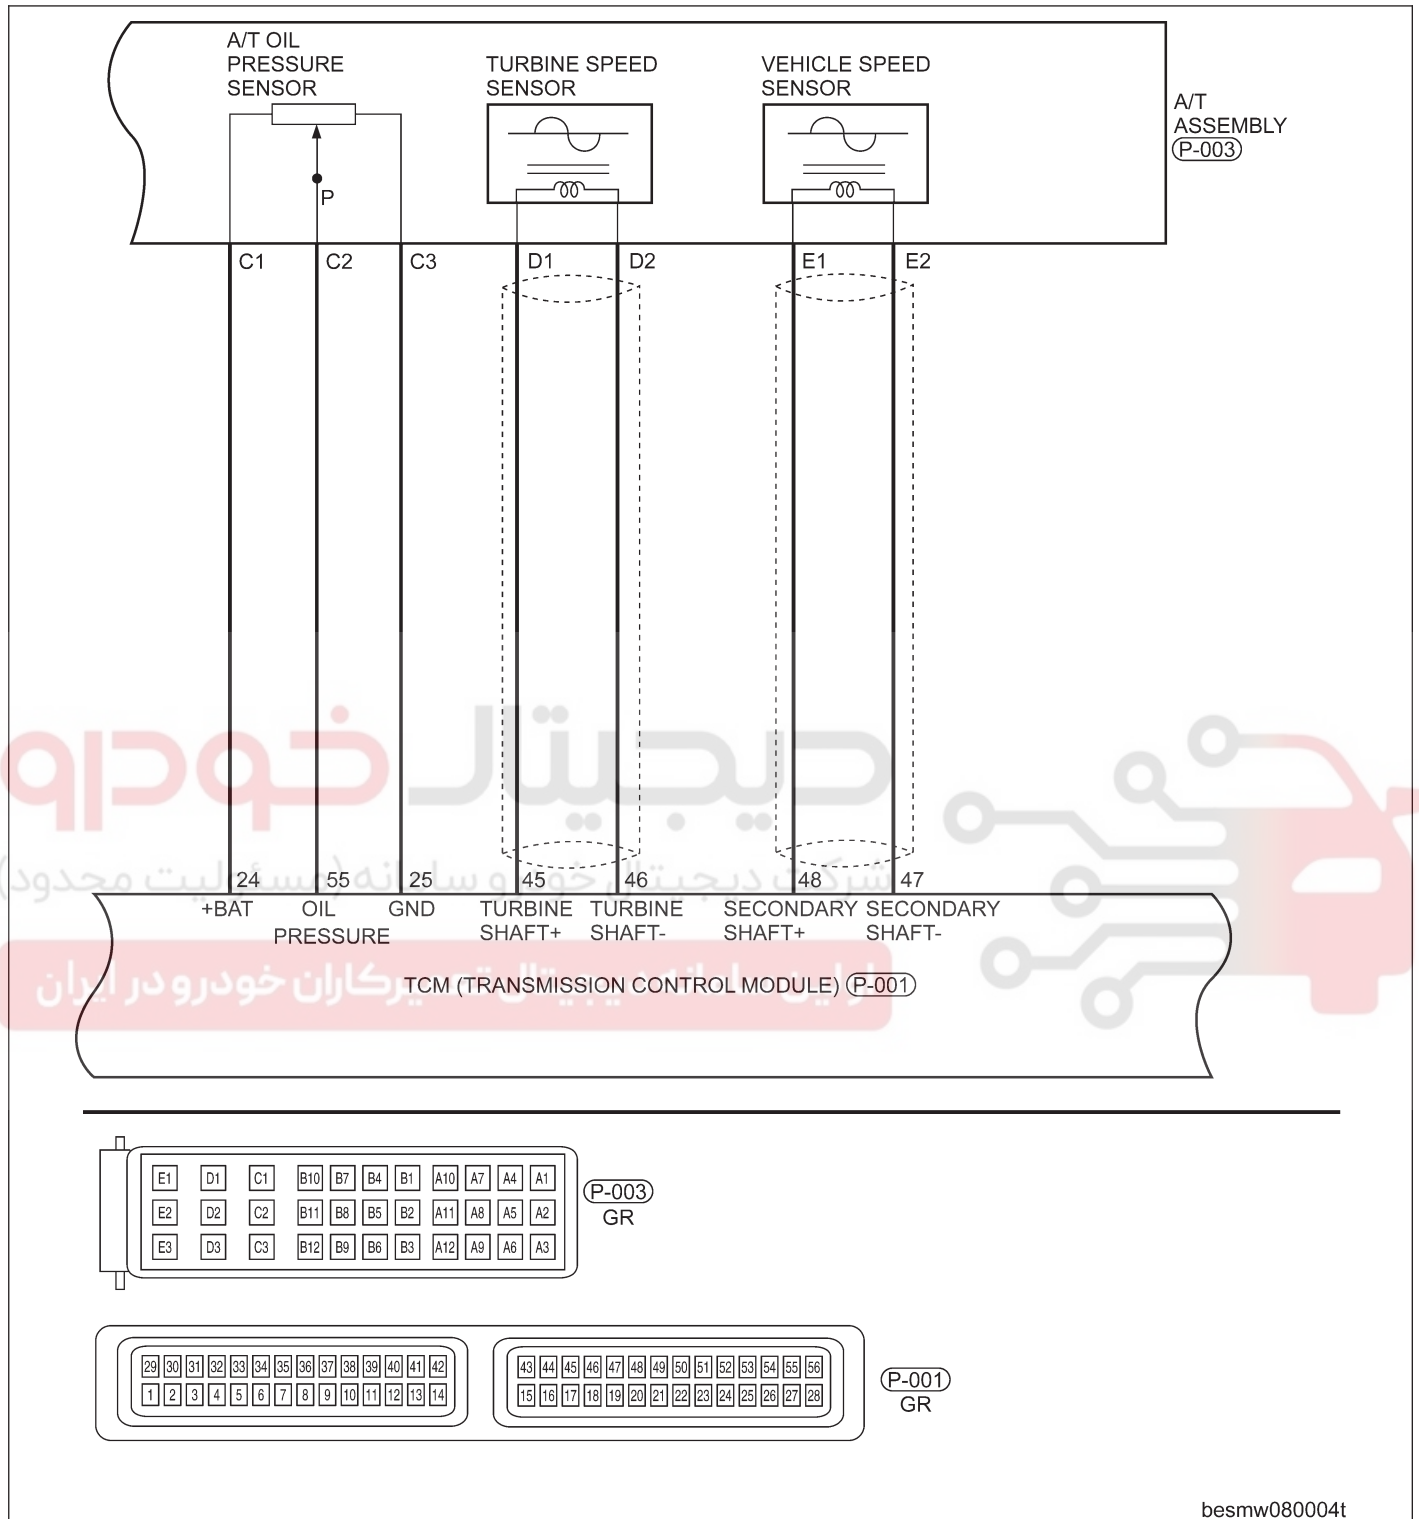

GENERAL INFORMATION

Electrical Schematics

Automatic Transaxle (Page 1 of 5)

besmw080001t

GENERAL INFORMATION

Automatic Transaxle (Page 2 of 5)

besmw080002t

GENERAL INFORMATION

Automatic Transaxle (Page 3 of 5)

besmw080003t

GENERAL INFORMATION

Automatic Transaxle (Page 4 of 5)

besmw080004t

Automatic Transaxle (Page 5 of 5)

besmw080005t