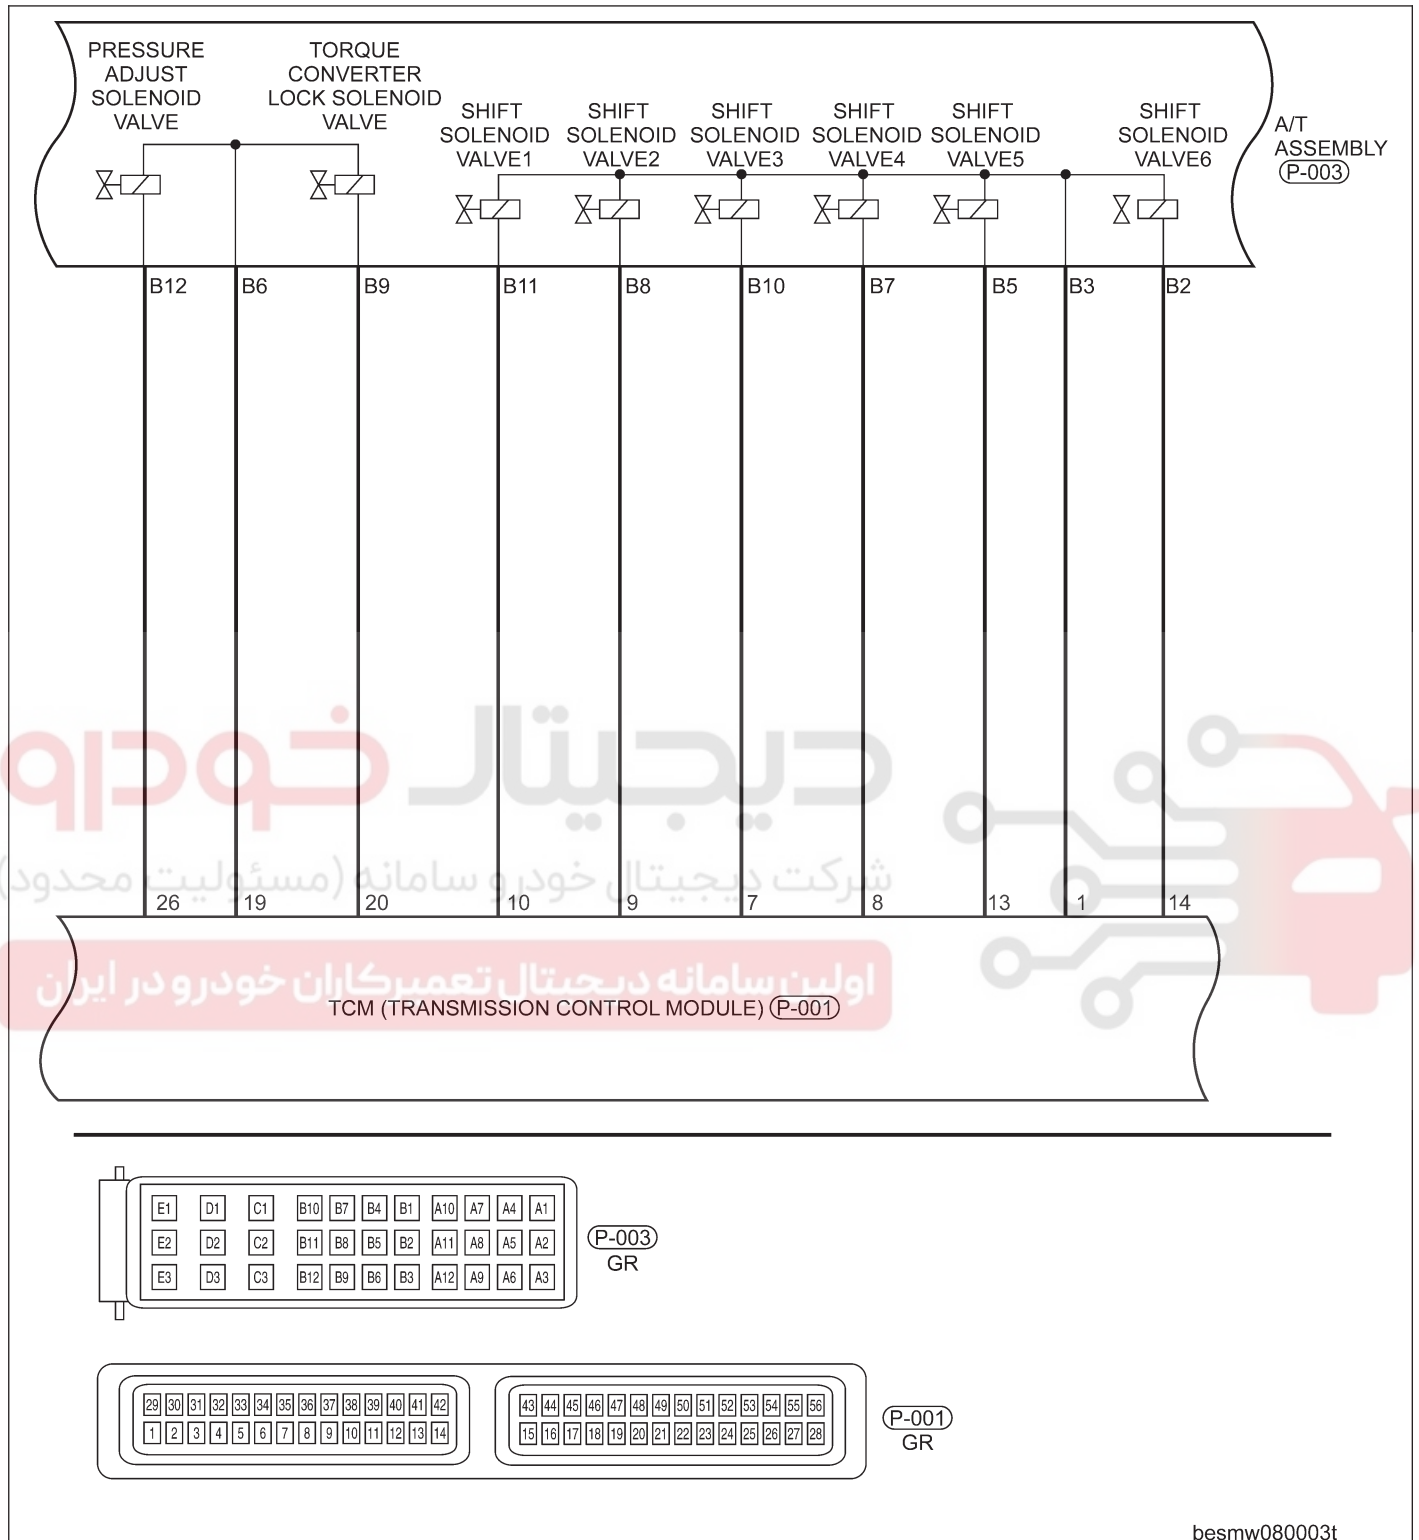

GENERAL INFORMATION

Electrical Schematics

Automatic Transaxle (Page 1 of 5)

besmw080001t

GENERAL INFORMATION

Automatic Transaxle (Page 2 of 5)

besmw080002t

GENERAL INFORMATION

Automatic Transaxle (Page 3 of 5)

besmw080003t

GENERAL INFORMATION

Automatic Transaxle (Page 4 of 5)

besmw080004t

Automatic Transaxle (Page 5 of 5)

besmw080005t