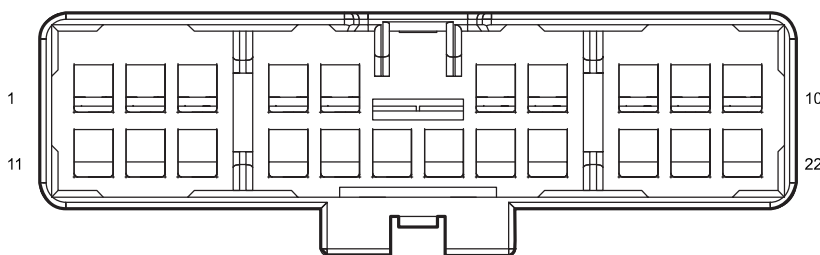

I2\_ME Main W.H. Connector 2  
Connecting Engine W.H.

I2\_EM Engine W.H. Connector 2 Connecting Main W.H.

I2\_MB Main W.H. Connector 2  
Connecting Body W.H.

I2\_BM Body W.H. Connector 2  
Connecting Main W.H.

I1\_BT Body W.H. Connector 1 Connecting Tailgate W.H.

I2\_BT Body W.H. Connector 2  
Connecting Tailgate W.H.

I2\_TB Tailgate W.H. Connector 2  
Connecting Body W.H.

T03 Trunk SW

E22 Right DRL

T13 RR Tailgate Combination Lamp