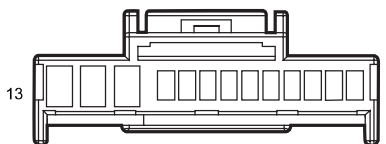

Position Lamp

Connector	Name	Page
E07	Right DRL	16
E22	Left DRL	17
F01	BCM C2	25
M03	Cabin Fuse Box N	20
M07	BCM C1	20
M08	BCM C3	20
M15	Combination SW- Light	20
P02	RL Bumper Combination Lamp	36
P05	RR Bumper Combination Lamp	36
T03	Trunk SW	34
T06	RL Tailgate Combination Lamp	34
T13	RR Tailgate Combination Lamp	34
G02	Engine W.H. GND 2( terminal 1)	40
G05	Engine W.H. GND 5( terminal 1)	40
G18	Body W.H. GND 7( terminal 1)	42
G22	Main W.H. GND 3( terminal 1)	41
G25	Tailgate W.H. GND ( terminal 1)	43
I1_BRPA	Body W.H. Connector 1 Connecting Reversing Radar W.H.	41
I1_BT	Body W.H. Connector 1 Connecting Tailgate W.H.	25
I1_RPAB	Reversing Radar W.H.Connector 1 Connecting Body W.H.	36
I1_TB	Tailgate W.H. Connector 1 Connecting Body W.H.	34
I2_BM	Body W.H. Connector 2 Connecting Main W.H.	25
I2_BT	Body W.H. Connector 2 Connecting Tailgate W.H.	25
I2_EM	Engine W.H. Connector 2 Connecting Main W.H.	16
I2_MB	Main W.H. Connector 2 Connecting Body W.H.	21
I2_ME	Main W.H. Connector 2 Connecting Engine W.H.	21
I2_TB	Tailgate W.H. Connector 2 Connecting Body W.H.	34

M03 Cabin Fuse Box N

M15 Combination SW-Light

G22 Main W.H. GND 3 (terminal1)

M08 BCM C3

M07 BCM C1

F01 BCM C2

I1\_RPAB Reversing Radar W.H.Connector 1  
Connecting Body W.H.

I1\_BRPA Body W.H. Connector 1  
Connecting Reversing Radar W.H.