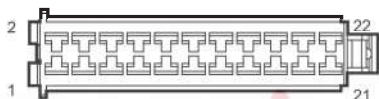

Position Lamp

Connector	Name	Page
E07	Right DRL	16
E22	Left DRL	17
F01	BCM C2	25
M03	Cabin Fuse Box N	20
M07	BCM C1	20
M08	BCM C3	20
M15	Combination SW- Light	20
P02	RL Bumper Combination Lamp	36
P05	RR Bumper Combination Lamp	36
T03	Trunk SW	34
T06	RL Tailgate Combination Lamp	34
T13	RR Tailgate Combination Lamp	34
G02	Engine W.H. GND 2( terminal 1)	40
G05	Engine W.H. GND 5( terminal 1)	40
G18	Body W.H. GND 7( terminal 1)	42
G22	Main W.H. GND 3( terminal 1)	41
G25	Tailgate W.H. GND ( terminal 1)	43
I1_BRPA	Body W.H. Connector 1 Connecting Reversing Radar W.H.	41
I1_BT	Body W.H. Connector 1 Connecting Tailgate W.H.	25
I1_RPAB	Reversing Radar W.H.Connector 1 Connecting Body W.H.	36
I1_TB	Tailgate W.H. Connector 1 Connecting Body W.H.	34
I2_BM	Body W.H. Connector 2 Connecting Main W.H.	25
I2_BT	Body W.H. Connector 2 Connecting Tailgate W.H.	25
I2_EM	Engine W.H. Connector 2 Connecting Main W.H.	16
I2_MB	Main W.H. Connector 2 Connecting Body W.H.	21
I2_ME	Main W.H. Connector 2 Connecting Engine W.H.	21
I2_TB	Tailgate W.H. Connector 2 Connecting Body W.H.	34

M03 Cabin Fuse Box N

M15 Combination SW-Light

G22 Main W.H. GND 3 (terminal1)

M08 BCM C3

M07 BCM C1

F01 BCM C2

I1\_RPAB Reversing Radar W.H.Connector 1  
Connecting Body W.H.

I1\_BRPA Body W.H. Connector 1  
Connecting Reversing Radar W.H.

I2\_ME Main W.H. Connector 2  
Connecting Engine W.H.

I2\_EM Engine W.H. Connector 2 Connecting Main W.H.

I2\_MB Main W.H. Connector 2  
Connecting Body W.H.

I2\_BM Body W.H. Connector 2  
Connecting Main W.H.