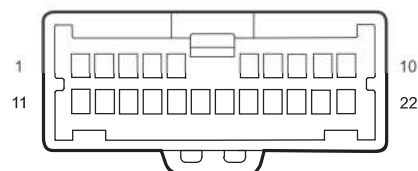

M03 Cabin Fuse Box N

M15 Combination SW-Light

G22 Main W.H. GND 3 (terminal1)

M08 BCM C3

M07 BCM C1

I2_MB Main W.H. Connector 2
Connecting Body W.H.