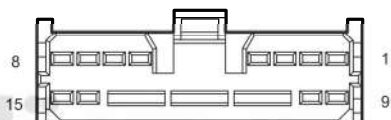

M03 Cabin Fuse Box N

M15 Combination SW-Light

G22 Main W.H. GND 3 (terminal1)

M08 BCM C3

M07 BCM C1

F01 BCM C2

I1\_RPAB Reversing Radar W.H.Connector 1  
Connecting Body W.H.

I1\_BRPA Body W.H. Connector 1  
Connecting Reversing Radar W.H.

I1\_BT Body W.H. Connector 1 Connecting Tailgate W.H.

I2\_BT Body W.H. Connector 2  
Connecting Tailgate W.H.

I2\_TB Tailgate W.H. Connector 2  
Connecting Body W.H.

T03 Trunk SW

E22 Right DRL

T13 RR Tailgate Combination Lamp