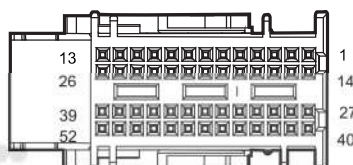

Position Lamp

Connector	Name	Page
E07	Right DRL	16
E22	Left DRL	17
F01	BCM C2	25
M03	Cabin Fuse Box N	20
M07	BCM C1	20
M08	BCM C3	20
M15	Combination SW- Light	20
P02	RL Bumper Combination Lamp	36
P05	RR Bumper Combination Lamp	36
T03	Trunk SW	34
T06	RL Tailgate Combination Lamp	34
T13	RR Tailgate Combination Lamp	34
G02	Engine W.H. GND 2( terminal 1)	40
G05	Engine W.H. GND 5( terminal 1)	40
G18	Body W.H. GND 7( terminal 1)	42
G22	Main W.H. GND 3( terminal 1)	41
G25	Tailgate W.H. GND ( terminal 1)	43
I1_BRPA	Body W.H. Connector 1 Connecting Reversing Radar W.H.	41
I1_BT	Body W.H. Connector 1 Connecting Tailgate W.H.	25
I1_RPAB	Reversing Radar W.H.Connector 1 Connecting Body W.H.	36
I1_TB	Tailgate W.H. Connector 1 Connecting Body W.H.	34
I2_BM	Body W.H. Connector 2 Connecting Main W.H.	25
I2_BT	Body W.H. Connector 2 Connecting Tailgate W.H.	25
I2_EM	Engine W.H. Connector 2 Connecting Main W.H.	16
I2_MB	Main W.H. Connector 2 Connecting Body W.H.	21
I2_ME	Main W.H. Connector 2 Connecting Engine W.H.	21
I2_TB	Tailgate W.H. Connector 2 Connecting Body W.H.	34

M03 Cabin Fuse Box N

M15 Combination SW-Light

G22 Main W.H. GND 3 (terminal1)

M08 BCM C3

M07 BCM C1

F01 BCM C2

I1\_RPAB Reversing Radar W.H.Connector 1  
Connecting Body W.H.

I1\_BRPA Body W.H. Connector 1  
Connecting Reversing Radar W.H.