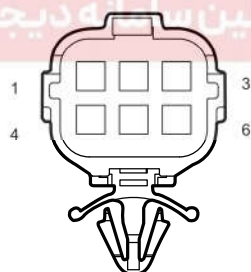

Position Lamp

Connector	Name	Page
E07	Right DRL	16
E22	Left DRL	17
F01	BCM C2	25
M03	Cabin Fuse Box N	20
M07	BCM C1	20
M08	BCM C3	20
M15	Combination SW- Light	20
P02	RL Bumper Combination Lamp	36
P05	RR Bumper Combination Lamp	36
T03	Trunk SW	34
T06	RL Tailgate Combination Lamp	34
T13	RR Tailgate Combination Lamp	34
G02	Engine W.H. GND 2( terminal 1)	40
G05	Engine W.H. GND 5( terminal 1)	40
G18	Body W.H. GND 7( terminal 1)	42
G22	Main W.H. GND 3( terminal 1)	41
G25	Tailgate W.H. GND ( terminal 1)	43
I1_BRPA	Body W.H. Connector 1 Connecting Reversing Radar W.H.	41
I1_BT	Body W.H. Connector 1 Connecting Tailgate W.H.	25
I1_RPAB	Reversing Radar W.H.Connector 1 Connecting Body W.H.	36
I1_TB	Tailgate W.H. Connector 1 Connecting Body W.H.	34
I2_BM	Body W.H. Connector 2 Connecting Main W.H.	25
I2_BT	Body W.H. Connector 2 Connecting Tailgate W.H.	25
I2_EM	Engine W.H. Connector 2 Connecting Main W.H.	16
I2_MB	Main W.H. Connector 2 Connecting Body W.H.	21
I2_ME	Main W.H. Connector 2 Connecting Engine W.H.	21
I2_TB	Tailgate W.H. Connector 2 Connecting Body W.H.	34

I1\_BT Body W.H. Connector 1 Connecting Tailgate W.H.

I2\_BT Body W.H. Connector 2  
Connecting Tailgate W.H.

I2\_TB Tailgate W.H. Connector 2  
Connecting Body W.H.

T03 Trunk SW

E22 Right DRL

T13 RR Tailgate Combination Lamp