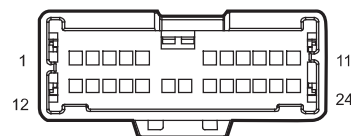

I1_BT Body W.H. Connector 1 Connecting Tailgate W.H.

I2_MB Main W.H. Connector 2
Connecting Body W.H.