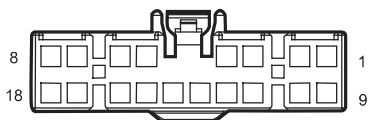

M03 Cabin Fuse Box N