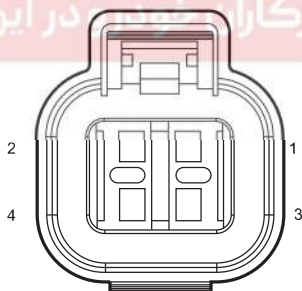

Position Lamp

Connector	Name	Page
E07	Right DRL	16
E22	Left DRL	17
F01	BCM C2	25
M03	Cabin Fuse Box N	20
M07	BCM C1	20
M08	BCM C3	20
M15	Combination SW- Light	20
P02	RL Bumper Combination Lamp	36
P05	RR Bumper Combination Lamp	36
T03	Trunk SW	34
T06	RL Tailgate Combination Lamp	34
T13	RR Tailgate Combination Lamp	34
G02	Engine W.H. GND 2( terminal 1)	40
G05	Engine W.H. GND 5( terminal 1)	40
G18	Body W.H. GND 7( terminal 1)	42
G22	Main W.H. GND 3( terminal 1)	41
G25	Tailgate W.H. GND ( terminal 1)	43
I1_BRPA	Body W.H. Connector 1 Connecting Reversing Radar W.H.	41
I1_BT	Body W.H. Connector 1 Connecting Tailgate W.H.	25
I1_RPAB	Reversing Radar W.H.Connector 1 Connecting Body W.H.	36
I1_TB	Tailgate W.H. Connector 1 Connecting Body W.H.	34
I2_BM	Body W.H. Connector 2 Connecting Main W.H.	25
I2_BT	Body W.H. Connector 2 Connecting Tailgate W.H.	25
I2_EM	Engine W.H. Connector 2 Connecting Main W.H.	16
I2_MB	Main W.H. Connector 2 Connecting Body W.H.	21
I2_ME	Main W.H. Connector 2 Connecting Engine W.H.	21
I2_TB	Tailgate W.H. Connector 2 Connecting Body W.H.	34

I1\_BT Body W.H. Connector 1 Connecting Tailgate W.H.

I2\_BT Body W.H. Connector 2  
Connecting Tailgate W.H.

I2\_TB Tailgate W.H. Connector 2  
Connecting Body W.H.

T03 Trunk SW

E22 Right DRL

T13 RR Tailgate Combination Lamp