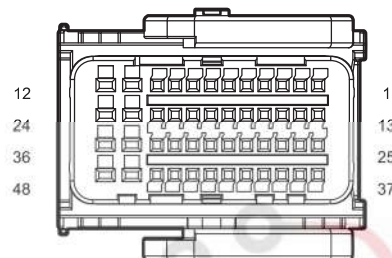

Position Lamp

Connector	Name	Page
E07	Right DRL	16
E22	Left DRL	17
F01	BCM C2	25
M03	Cabin Fuse Box N	20
M07	BCM C1	20
M08	BCM C3	20
M15	Combination SW- Light	20
P02	RL Bumper Combination Lamp	36
P05	RR Bumper Combination Lamp	36
T03	Trunk SW	34
T06	RL Tailgate Combination Lamp	34
T13	RR Tailgate Combination Lamp	34
G02	Engine W.H. GND 2( terminal 1)	40
G05	Engine W.H. GND 5( terminal 1)	40
G18	Body W.H. GND 7( terminal 1)	42
G22	Main W.H. GND 3( terminal 1)	41
G25	Tailgate W.H. GND ( terminal 1)	43
I1_BRPA	Body W.H. Connector 1 Connecting Reversing Radar W.H.	41
I1_BT	Body W.H. Connector 1 Connecting Tailgate W.H.	25
I1_RPAB	Reversing Radar W.H.Connector 1 Connecting Body W.H.	36
I1_TB	Tailgate W.H. Connector 1 Connecting Body W.H.	34
I2_BM	Body W.H. Connector 2 Connecting Main W.H.	25
I2_BT	Body W.H. Connector 2 Connecting Tailgate W.H.	25
I2_EM	Engine W.H. Connector 2 Connecting Main W.H.	16
I2_MB	Main W.H. Connector 2 Connecting Body W.H.	21
I2_ME	Main W.H. Connector 2 Connecting Engine W.H.	21
I2_TB	Tailgate W.H. Connector 2 Connecting Body W.H.	34

M03 Cabin Fuse Box N

M15 Combination SW-Light

G22 Main W.H. GND 3 (terminal1)

M08 BCM C3

M07 BCM C1

F01 BCM C2

I1\_RPAB Reversing Radar W.H.Connector 1  
Connecting Body W.H.

I1\_BRPA Body W.H. Connector 1  
Connecting Reversing Radar W.H.