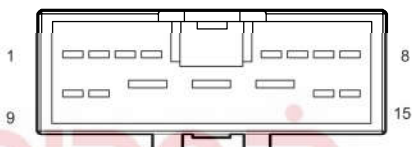

I2\_ME Main W.H. Connector 2  
Connecting Engine W.H.

I2\_EM Engine W.H. Connector 2 Connecting Main W.H.

I2\_MB Main W.H. Connector 2  
Connecting Body W.H.

I2\_BM Body W.H. Connector 2  
Connecting Main W.H.

I1\_BT Body W.H. Connector 1 Connecting Tailgate W.H.

I2\_BT Body W.H. Connector 2  
Connecting Tailgate W.H.

I2\_TB Tailgate W.H. Connector 2  
Connecting Body W.H.

T03 Trunk SW

E22 Right DRL

T13 RR Tailgate Combination Lamp