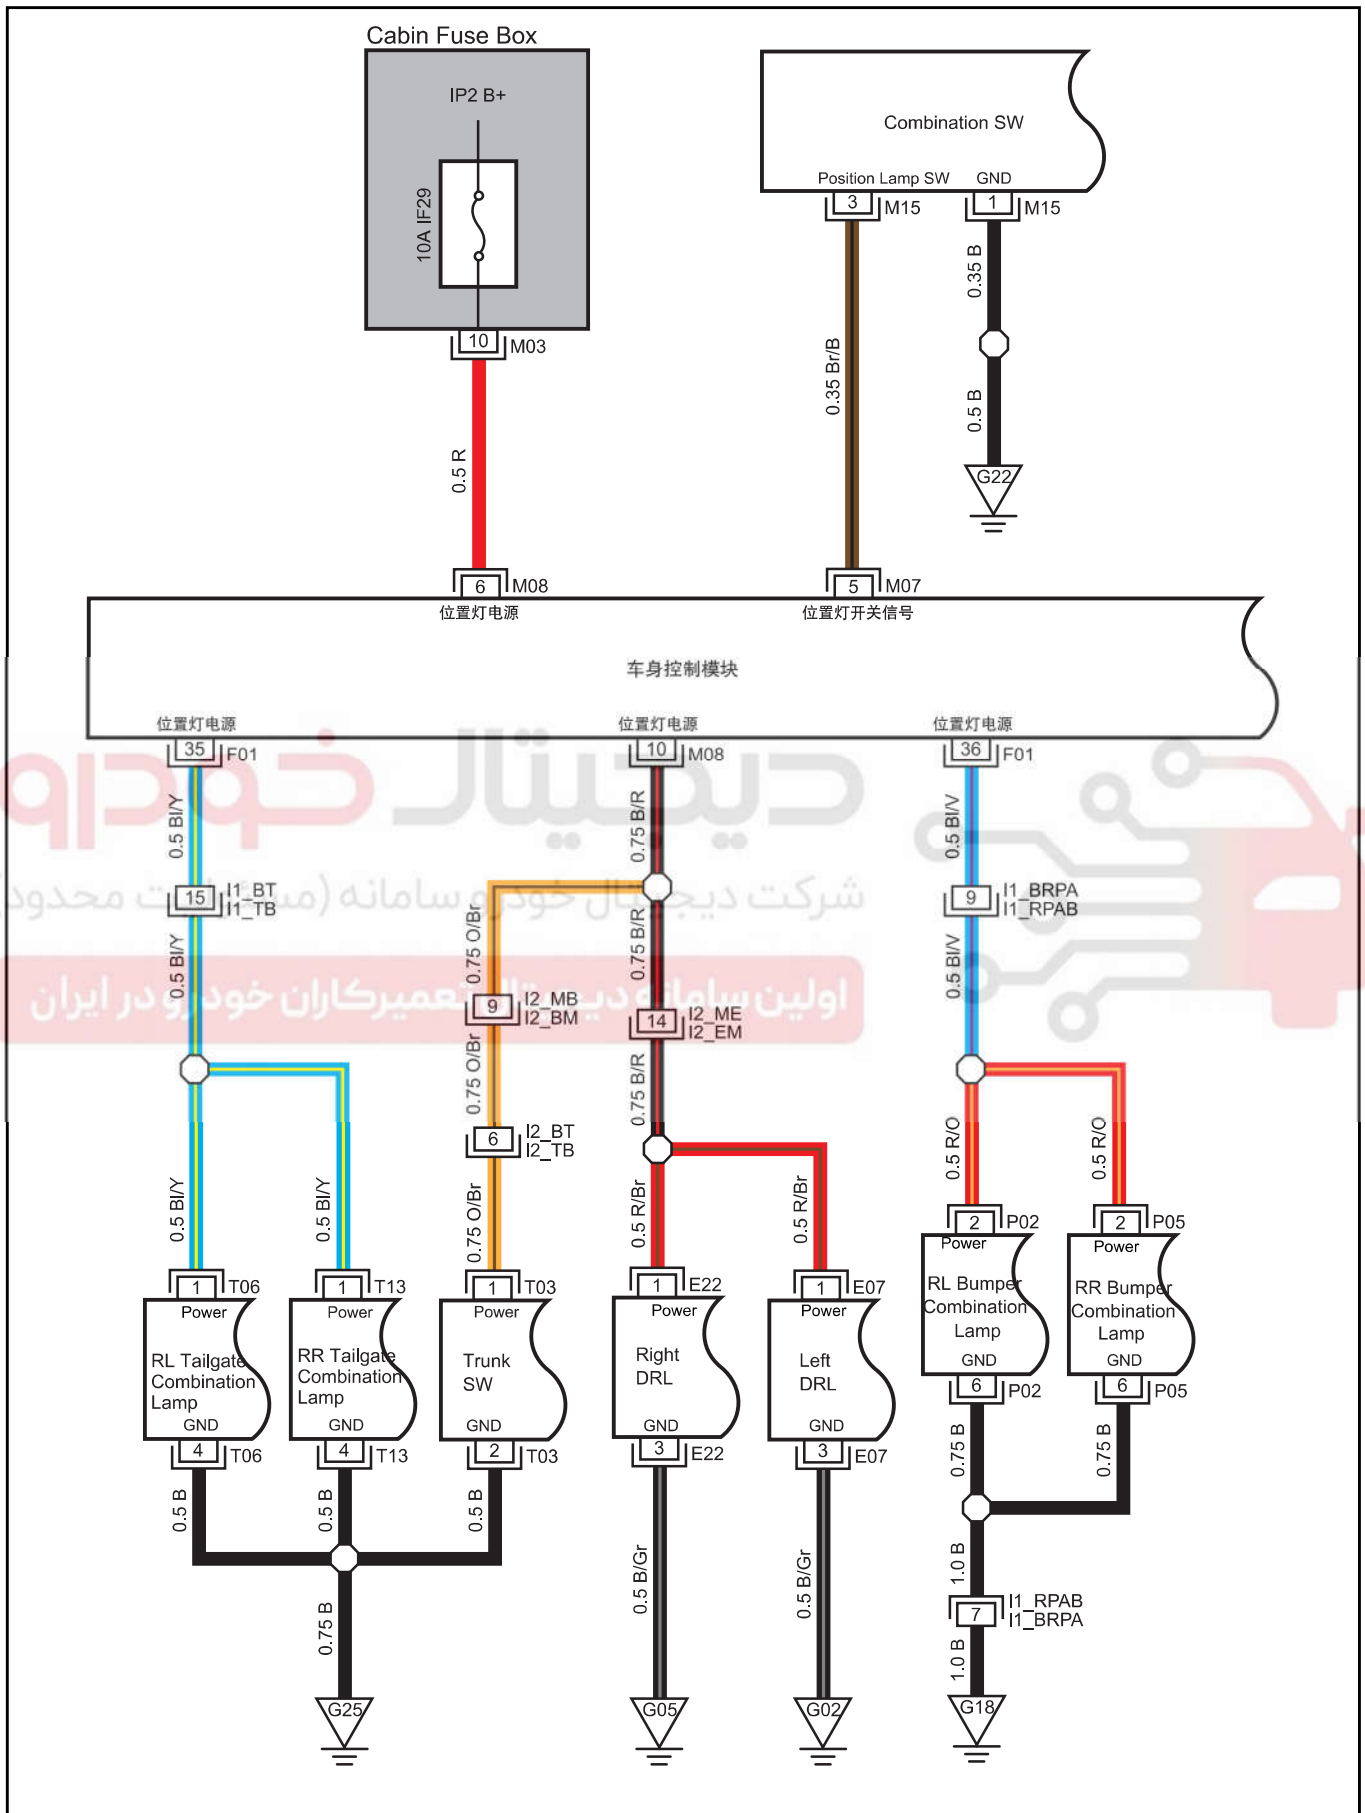

Position Lamp

Connector	Name	Page
E07	Right DRL	16
E22	Left DRL	17
F01	BCM C2	25
M03	Cabin Fuse Box N	20
M07	BCM C1	20
M08	BCM C3	20
M15	Combination SW- Light	20
P02	RL Bumper Combination Lamp	36
P05	RR Bumper Combination Lamp	36
T03	Trunk SW	34
T06	RL Tailgate Combination Lamp	34
T13	RR Tailgate Combination Lamp	34
G02	Engine W.H. GND 2( terminal 1)	40
G05	Engine W.H. GND 5( terminal 1)	40
G18	Body W.H. GND 7( terminal 1)	42
G22	Main W.H. GND 3( terminal 1)	41
G25	Tailgate W.H. GND ( terminal 1)	43
I1_BRPA	Body W.H. Connector 1 Connecting Reversing Radar W.H.	41
I1_BT	Body W.H. Connector 1 Connecting Tailgate W.H.	25
I1_RPAB	Reversing Radar W.H.Connector 1 Connecting Body W.H.	36
I1_TB	Tailgate W.H. Connector 1 Connecting Body W.H.	34
I2_BM	Body W.H. Connector 2 Connecting Main W.H.	25
I2_BT	Body W.H. Connector 2 Connecting Tailgate W.H.	25
I2_EM	Engine W.H. Connector 2 Connecting Main W.H.	16
I2_MB	Main W.H. Connector 2 Connecting Body W.H.	21
I2_ME	Main W.H. Connector 2 Connecting Engine W.H.	21
I2_TB	Tailgate W.H. Connector 2 Connecting Body W.H.	34

M03 Cabin Fuse Box N

M15 Combination SW-Light

G22 Main W.H. GND 3 (terminal1)

M08 BCM C3

M07 BCM C1

F01 BCM C2

I1\_RPAB Reversing Radar W.H.Connector 1  
Connecting Body W.H.

I1\_BRPA Body W.H. Connector 1  
Connecting Reversing Radar W.H.

I2\_ME Main W.H. Connector 2  
Connecting Engine W.H.

I2\_EM Engine W.H. Connector 2 Connecting Main W.H.

I2\_MB Main W.H. Connector 2  
Connecting Body W.H.

I2\_BM Body W.H. Connector 2  
Connecting Main W.H.

I1\_BT Body W.H. Connector 1 Connecting Tailgate W.H.

I2\_BT Body W.H. Connector 2  
Connecting Tailgate W.H.

I2\_TB Tailgate W.H. Connector 2  
Connecting Body W.H.

T03 Trunk SW

E22 Right DRL

T13 RR Tailgate Combination Lamp