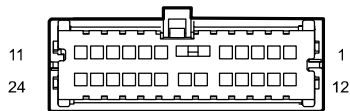

Position Lamp

Connector	Name	Page
E07	Right DRL	16
E22	Left DRL	17
F01	BCM C2	25
M03	Cabin Fuse Box N	20
M07	BCM C1	20
M08	BCM C3	20
M15	Combination SW- Light	20
P02	RL Bumper Combination Lamp	36
P05	RR Bumper Combination Lamp	36
T03	Trunk SW	34
T06	RL Tailgate Combination Lamp	34
T13	RR Tailgate Combination Lamp	34
G02	Engine W.H. GND 2( terminal 1)	40
G05	Engine W.H. GND 5( terminal 1)	40
G18	Body W.H. GND 7( terminal 1)	42
G22	Main W.H. GND 3( terminal 1)	41
G25	Tailgate W.H. GND ( terminal 1)	43
I1_BRPA	Body W.H. Connector 1 Connecting Reversing Radar W.H.	41
I1_BT	Body W.H. Connector 1 Connecting Tailgate W.H.	25
I1_RPAB	Reversing Radar W.H.Connector 1 Connecting Body W.H.	36
I1_TB	Tailgate W.H. Connector 1 Connecting Body W.H.	34
I2_BM	Body W.H. Connector 2 Connecting Main W.H.	25
I2_BT	Body W.H. Connector 2 Connecting Tailgate W.H.	25
I2_EM	Engine W.H. Connector 2 Connecting Main W.H.	16
I2_MB	Main W.H. Connector 2 Connecting Body W.H.	21
I2_ME	Main W.H. Connector 2 Connecting Engine W.H.	21
I2_TB	Tailgate W.H. Connector 2 Connecting Body W.H.	34

M03 Cabin Fuse Box N

M15 Combination SW-Light

G22 Main W.H. GND 3 (terminal1)

M08 BCM C3

M07 BCM C1

F01 BCM C2

I1\_RPAB Reversing Radar W.H.Connector 1  
Connecting Body W.H.

I1\_BRPA Body W.H. Connector 1  
Connecting Reversing Radar W.H.

I2\_ME Main W.H. Connector 2  
Connecting Engine W.H.

I2\_EM Engine W.H. Connector 2 Connecting Main W.H.

I2\_MB Main W.H. Connector 2  
Connecting Body W.H.

I2\_BM Body W.H. Connector 2  
Connecting Main W.H.

I1\_BT Body W.H. Connector 1 Connecting Tailgate W.H.

I2\_BT Body W.H. Connector 2  
Connecting Tailgate W.H.

I2\_TB Tailgate W.H. Connector 2  
Connecting Body W.H.

T03 Trunk SW

E22 Right DRL

T13 RR Tailgate Combination Lamp