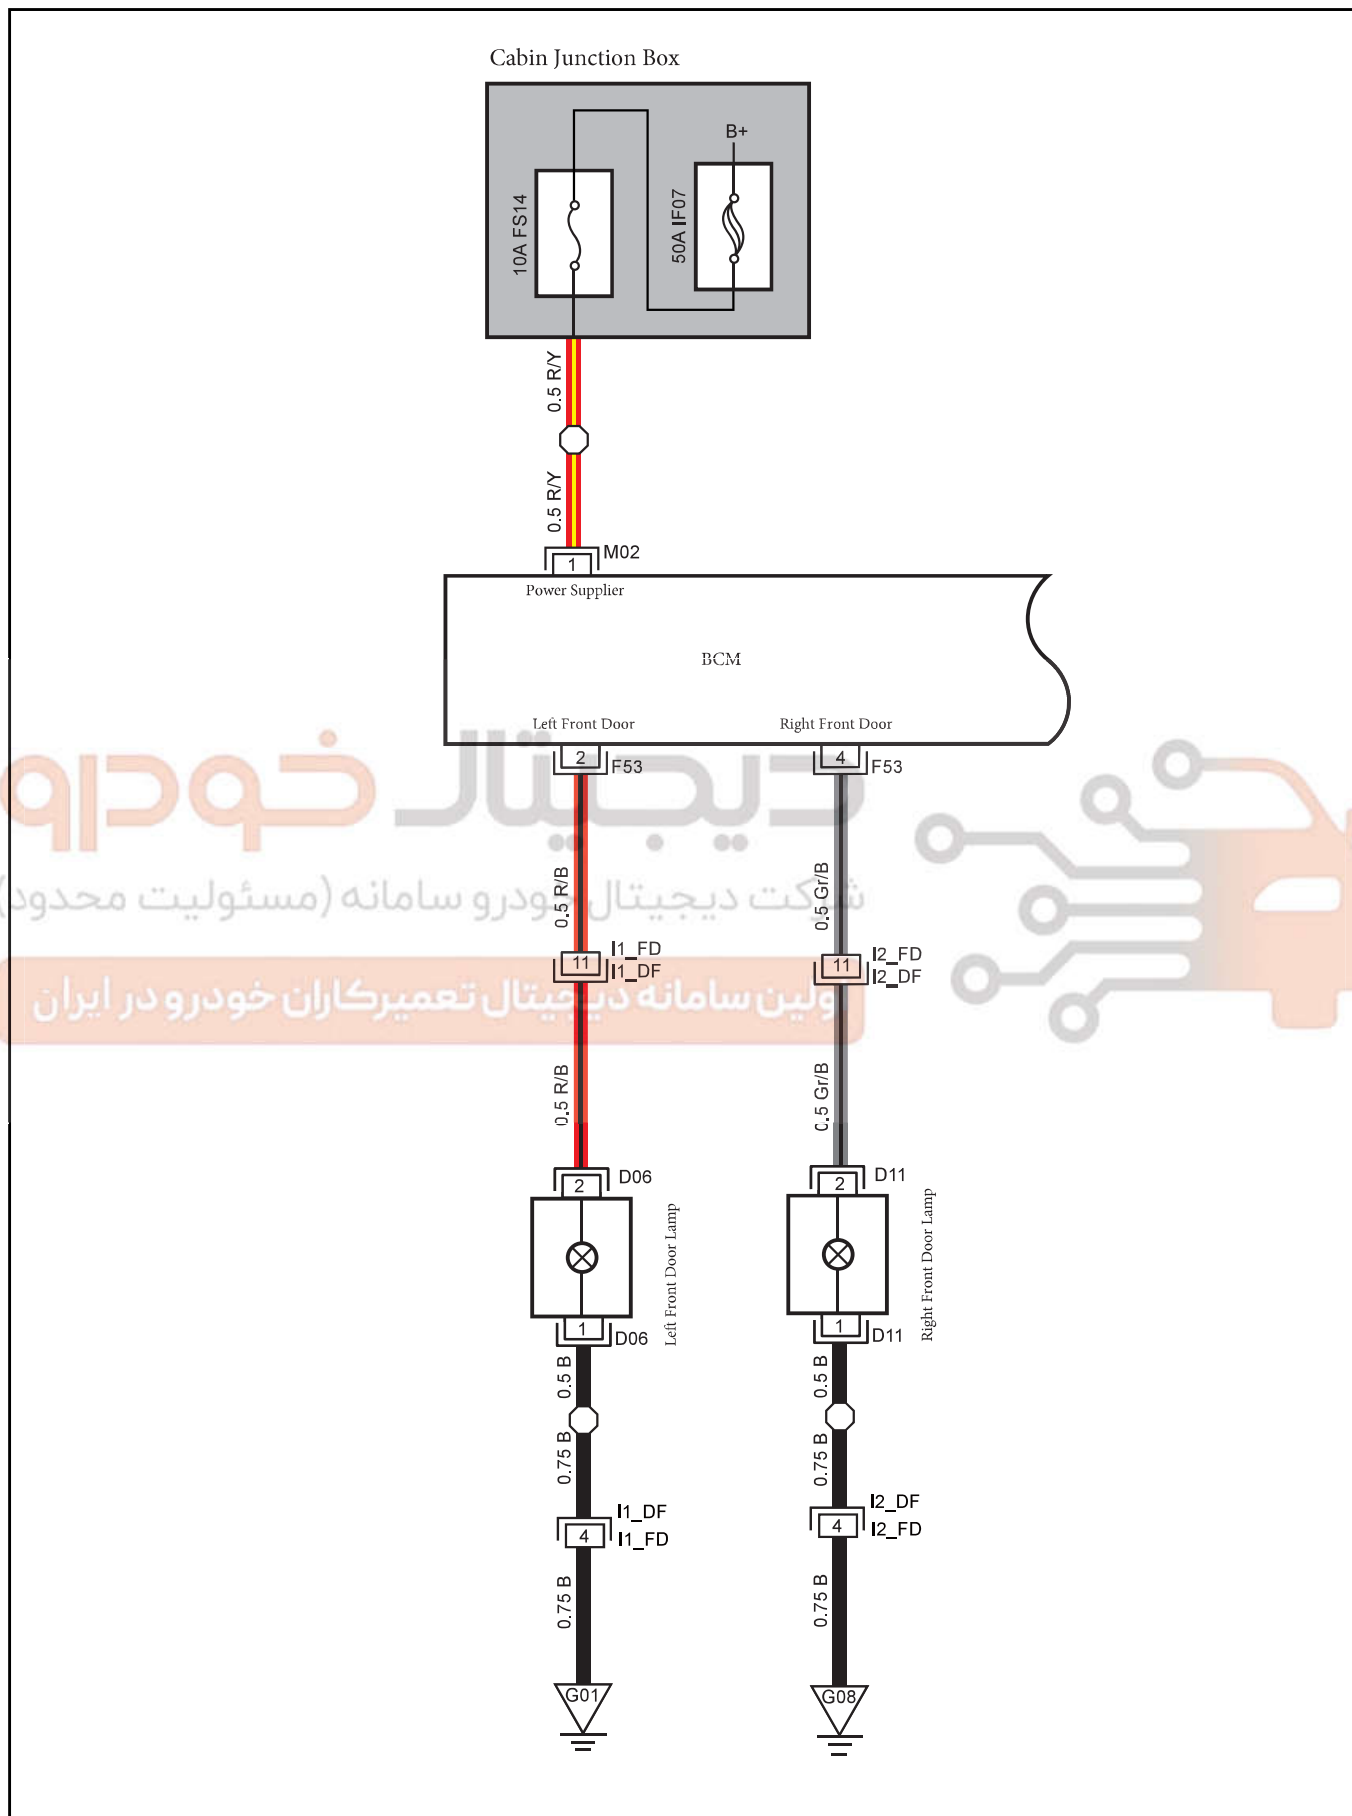

Door Lamp

Harness Connector	Name	Page
D06	Left Front Door Lamp	29
D11	Right Front Door Lamp	31
I1_DF	Left Front Door Harness to Body Harness	29
I1_FD	Body Harness to Left Front Door Harness	25
I2_DF	Right Front Door Harness to Body Harness	31
I2_FD	Body Harness to Right Front Door Harness	26
F53	BCM c 5	26
M02	BCM c 3	21
G01	Body Harness Left Front GND	44
G08	Body Harness Right Front GND	44

دیجیتال خودرو

شرکت دیجیتال خودرو سامانه (مسئولیت محدود)

اولین سامانه دیجیتال تعمیرکاران خودرو در ایران

D06 left front door lamp

D11 right front door lamp

G01 Body Harness Left Front GND

G08 Body Harness Right Front GND

I1_DF Left Front Door Harness to Body Harness

I1_FD Body Harness to Left Front Door Harness

F53 C5_BCM

M02 BCM C3

I2_DF Right Front Door Harness to Body Harness

I2_FD Body Harness to Right Front Door Harness