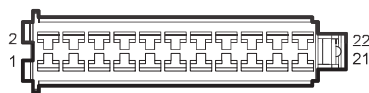

Door Lamp

Harness Connector	Name	Page
D06	Left Front Door Lamp	29
D11	Right Front Door Lamp	31
I1_DF	Left Front Door Harness to Body Harness	29
I1_FD	Body Harness to Left Front Door Harness	25
I2_DF	Right Front Door Harness to Body Harness	31
I2_FD	Body Harness to Right Front Door Harness	26
F53	BCM c 5	26
M02	BCM c 3	21
G01	Body Harness Left Front GND	44
G08	Body Harness Right Front GND	44

I1_DF Left Front Door Harness to Body Harness

I1_FD Body Harness to Left Front Door Harness

F53 C5_BCM

M02 BCM C3

I2_DF Right Front Door Harness to Body Harness

I2_FD Body Harness to Right Front Door Harness