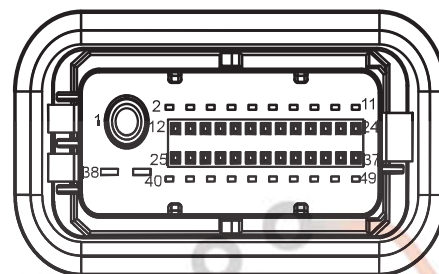

Door Lamp

Harness Connector	Name	Page
D06	Left Front Door Lamp	29
D11	Right Front Door Lamp	31
I1_DF	Left Front Door Harness to Body Harness	29
I1_FD	Body Harness to Left Front Door Harness	25
I2_DF	Right Front Door Harness to Body Harness	31
I2_FD	Body Harness to Right Front Door Harness	26
F53	BCM c 5	26
M02	BCM c 3	21
G01	Body Harness Left Front GND	44
G08	Body Harness Right Front GND	44

I1_DF Left Front Door Harness to Body Harness

I1_FD Body Harness to Left Front Door Harness

F53 C5_BCM

M02 BCM C3

I2_DF Right Front Door Harness to Body Harness

I2_FD Body Harness to Right Front Door Harness