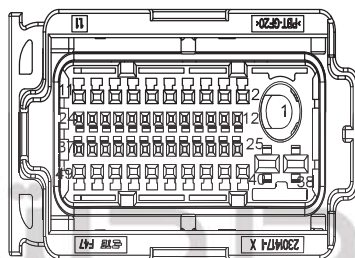

I1_DF Left Front Door Harness to Body Harness