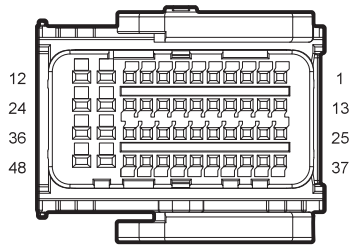

F01 BCM C2

I2_FM Body Harness to Main Harness II

I2_MF Main Harness to Body Harness II

M36 Cluster

دیجیتال خودرو
شرکت دیجیتال خودرو سامانه (مسئولیت محدود)
اولین سامانه دیجیتال تعمیرکاران خودرو در ایران