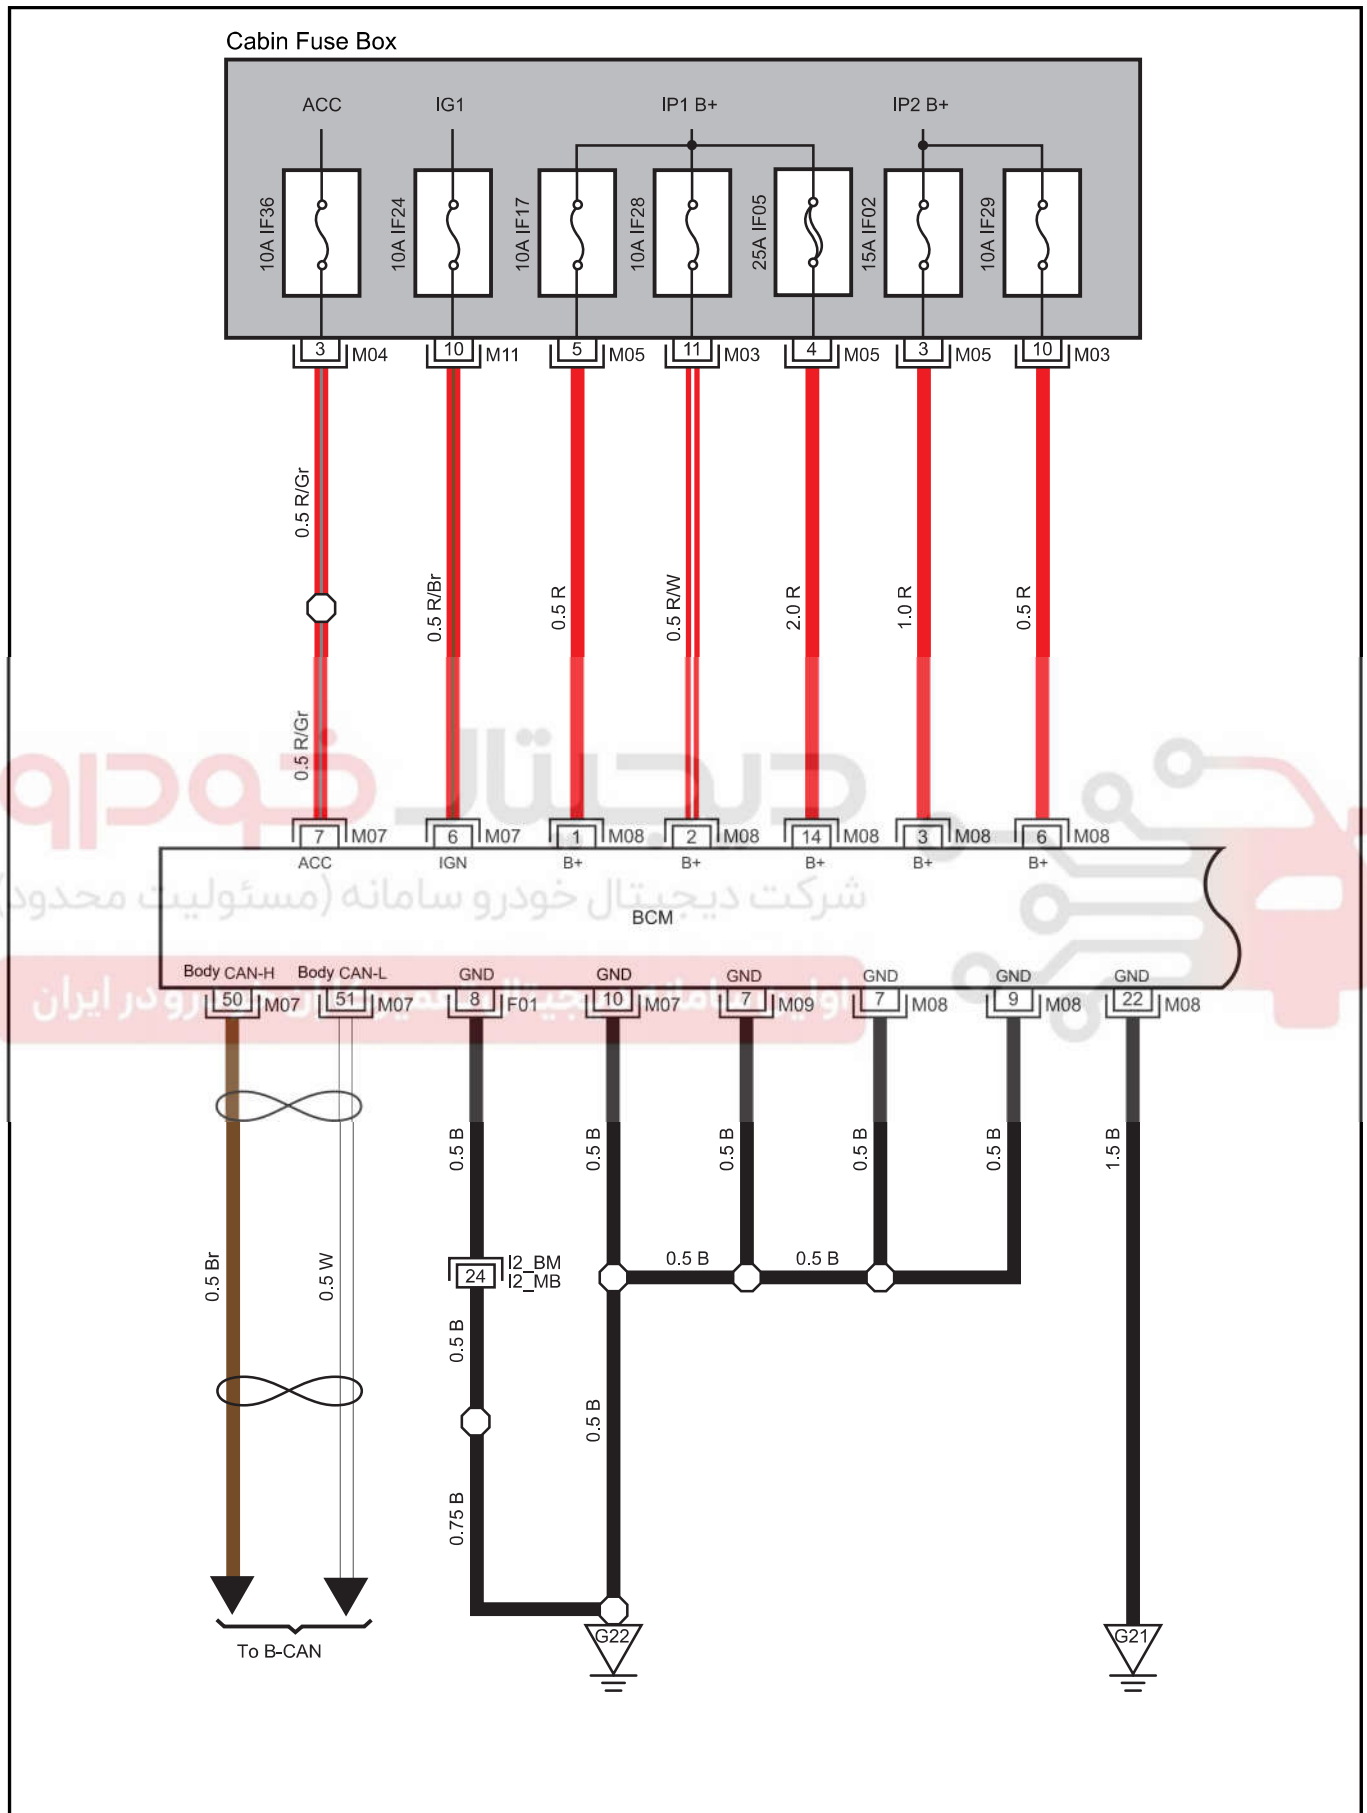

BCM

Connector	Name	Page
F01	BCM C2	25
M03	Cabin Fuse Box N	20
M04	Cabin Fuse Box K	20
M05	Cabin Fuse Box M	20
M07	BCM C1	20
M08	BCM C3	20
M09	BCM C4	20
M11	Cabin Fuse Box J	20
G21	Main W.H. GND 2( terminal 1)	41
G22	Main W.H. GND 3( terminal 1)	41
I2_BM	Body W.H. Connector 2 Connecting Main W.H.	25
I2_MB	Main W.H. Connector 2 Connecting Body W.H.	21

M09 BCM C4

M11 Cabin Fuse Box J

F01 BCM C2

G22 Main W.H. GND 3 (terminal 1)

G21 Main W.H. GND 2 (terminal 2)

I2\_BM Body W.H. Connector 2 Connecting Main W.H.

I2\_MB Main W.H. Connector 2 Connecting Body W.H.