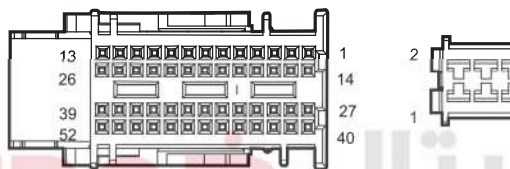

M03 Cabin Fuse Box

M04 Cabin Fuse Box K

M07 BCM C1

M08 BCM C3

M09 BCM C4

G21 Main W.H. GND 2 (terminal 2)

I2_BM Body W.H. Connector 2 Connecting Main W.H.

I2_MB Main W.H. Connector 2 Connecting Body W.H.