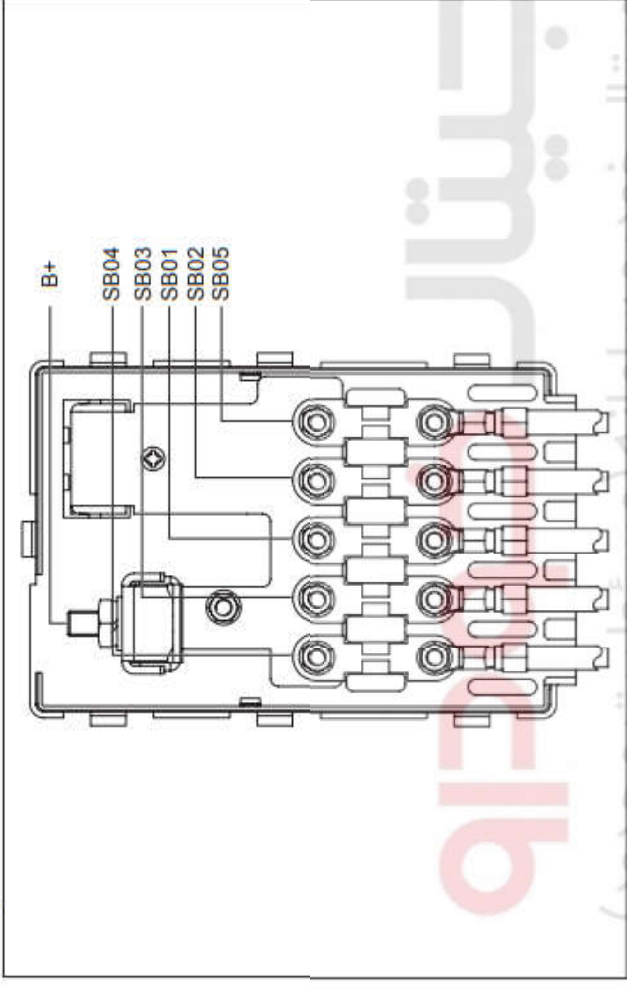

IP Fuse and Relay Box

Fuse

Code	Application	Rated Current (A)	Description
FS13	Turn Lamp Fuse	15A	
FS14	Reverse Lamp Fuse	10A	
FS15	Dome Lamp Fuse	10A	
FS16	Multi-Function Discreen Fuse	10A	
FS17	Central Control Locking Fuse	20A	
FS20	IMMO Fuse	10A	
FS21	IMMO Fuse	5A	
FS24	A/C Fuse	15A	
FS26	Power Window Fuse	30A	
FS27	BCM Fuse	5A	
FS29	Sunroof Fuse	20A	
FS30	Brake Lamp Fuse	10A	
FS32	USB Power Fuse	15A	
FS33	Cigarette Lighter Fuse	15A	
FS34	Front Wiper Fuse	25A	
FS35	Rear Wiper Fuse	20A	
FS36	Power Rearview Mirror Fuse	10A	
FS37	Seat Heating Fuse	15A	
FS38	Seat Heating Fuse	15A	
FS39	SRS Fuse	15A	
FS41	CD Fuse	5A	
FS42	CD Fuse	15A	
FS43	Instrument Cluster Fuse	10A	
FS46	Power Rearview Mirror Defroster Fuse	10A	
FS47	Rear Defroster Fuse	25A	
FS48	Seat Heating Fuse	15A	
SB07	Battery Power Fuse	40A	
SB08	Battery Power Fuse	40A	
SB11	Blower Fuse	30A	

Relay

Code	Application	Description
K10	Blower Relay	
K14	Rear Fog Lamp Relay	
K16	Rear Defroster Relay	
K17	Brake Lamp Relay	CVT

Battery Power Breaker Box

Fuse

Code	Application	Rated Current (A)	Description
SB01	Engine Compartment Fuse and Relay Fuse	60A	
SB02	Engine Compartment Fuse and Relay Fuse	80A	
SB03	ABS ECU Fuse	30A	
SB04	ABS ECU Fuse	40A	
SB05	IP Fuse and Relay	110A	