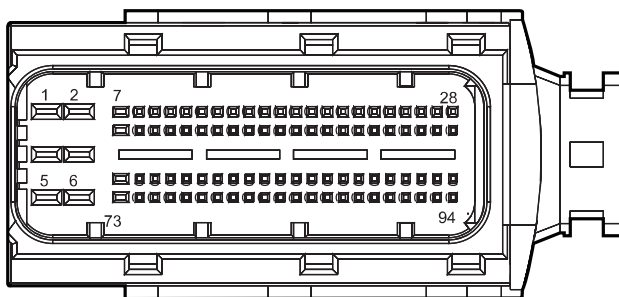

E36 PCAN Joint 05

E39 Bosch ESC

I3_ME
Main W.H. Connector 3 Connecting
Engine W.H.

1.5T Engine EMS Connector

E32 1.5T Engine EMS Connector

I3_EM
Engine W.H. Connector 3
Connecting Main W.H.