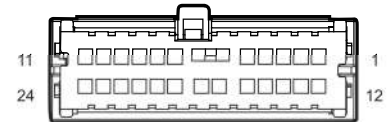

I6_BM Body W.H. Connector 6
Connecting Main W.H.

F10 PCAN Joint 2

M31 PCAN Joint 3

F08 Electronic Shifter Controller
Connector 1

M38 Electronic Shifter Connector

P-CAN 数据通信网络 2

Connector	Name	Page
E26	ESC	17
E32	1.5T Engine EMS Connector	17
E33	PCAN Joint 6	17
E39	Bosch ESC	17
E38	To TCU1	16
M02	OBD	20
M19	PCAN Joint 4	21
M21	EPS Controller	20
I3_EM	Engine W.H. Connector 3 Connecting Main W.H.	16
I3_ME	Main W.H. Connector 3 Connecting Engine W.H.	21