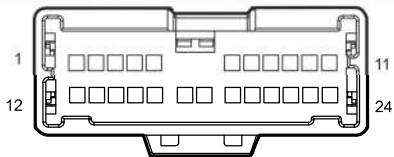

P-CAN 1

Controller	Name	Page
F06	Airbag Controller Connector A	26
F08	Electronic Shifter Controller Connector 1	26
F10	PCAN Joint 2	27
F11	Electronic Handbrake Module	26
F12	Gateway	26
F13	PCAN Joint 1	27
M31	PCAN Joint 3	20
M38	Electronic Shifter Connector 1	21
I6_BM	Body W.H. Connector 6 Connecting Main W.H.	27
I6_MB	Main W.H. Connector 6 Connecting Body W.H.	20

I6_BM Body W.H. Connector 6
Connecting Main W.H.

F10 PCAN Joint 2

M31 PCAN Joint 3

F08 Electronic Shifter Controller
Connector 1

M38 Electronic Shifter Connector

P-CAN 数据通信网络 2

Connector	Name	Page
E26	ESC	17
E32	1.5T Engine EMS Connector	17
E33	PCAN Joint 6	17
E39	Bosch ESC	17
E38	To TCU1	16
M02	OBD	20
M19	PCAN Joint 4	21
M21	EPS Controller	20
I3_EM	Engine W.H. Connector 3 Connecting Main W.H.	16
I3_ME	Main W.H. Connector 3 Connecting Engine W.H.	21