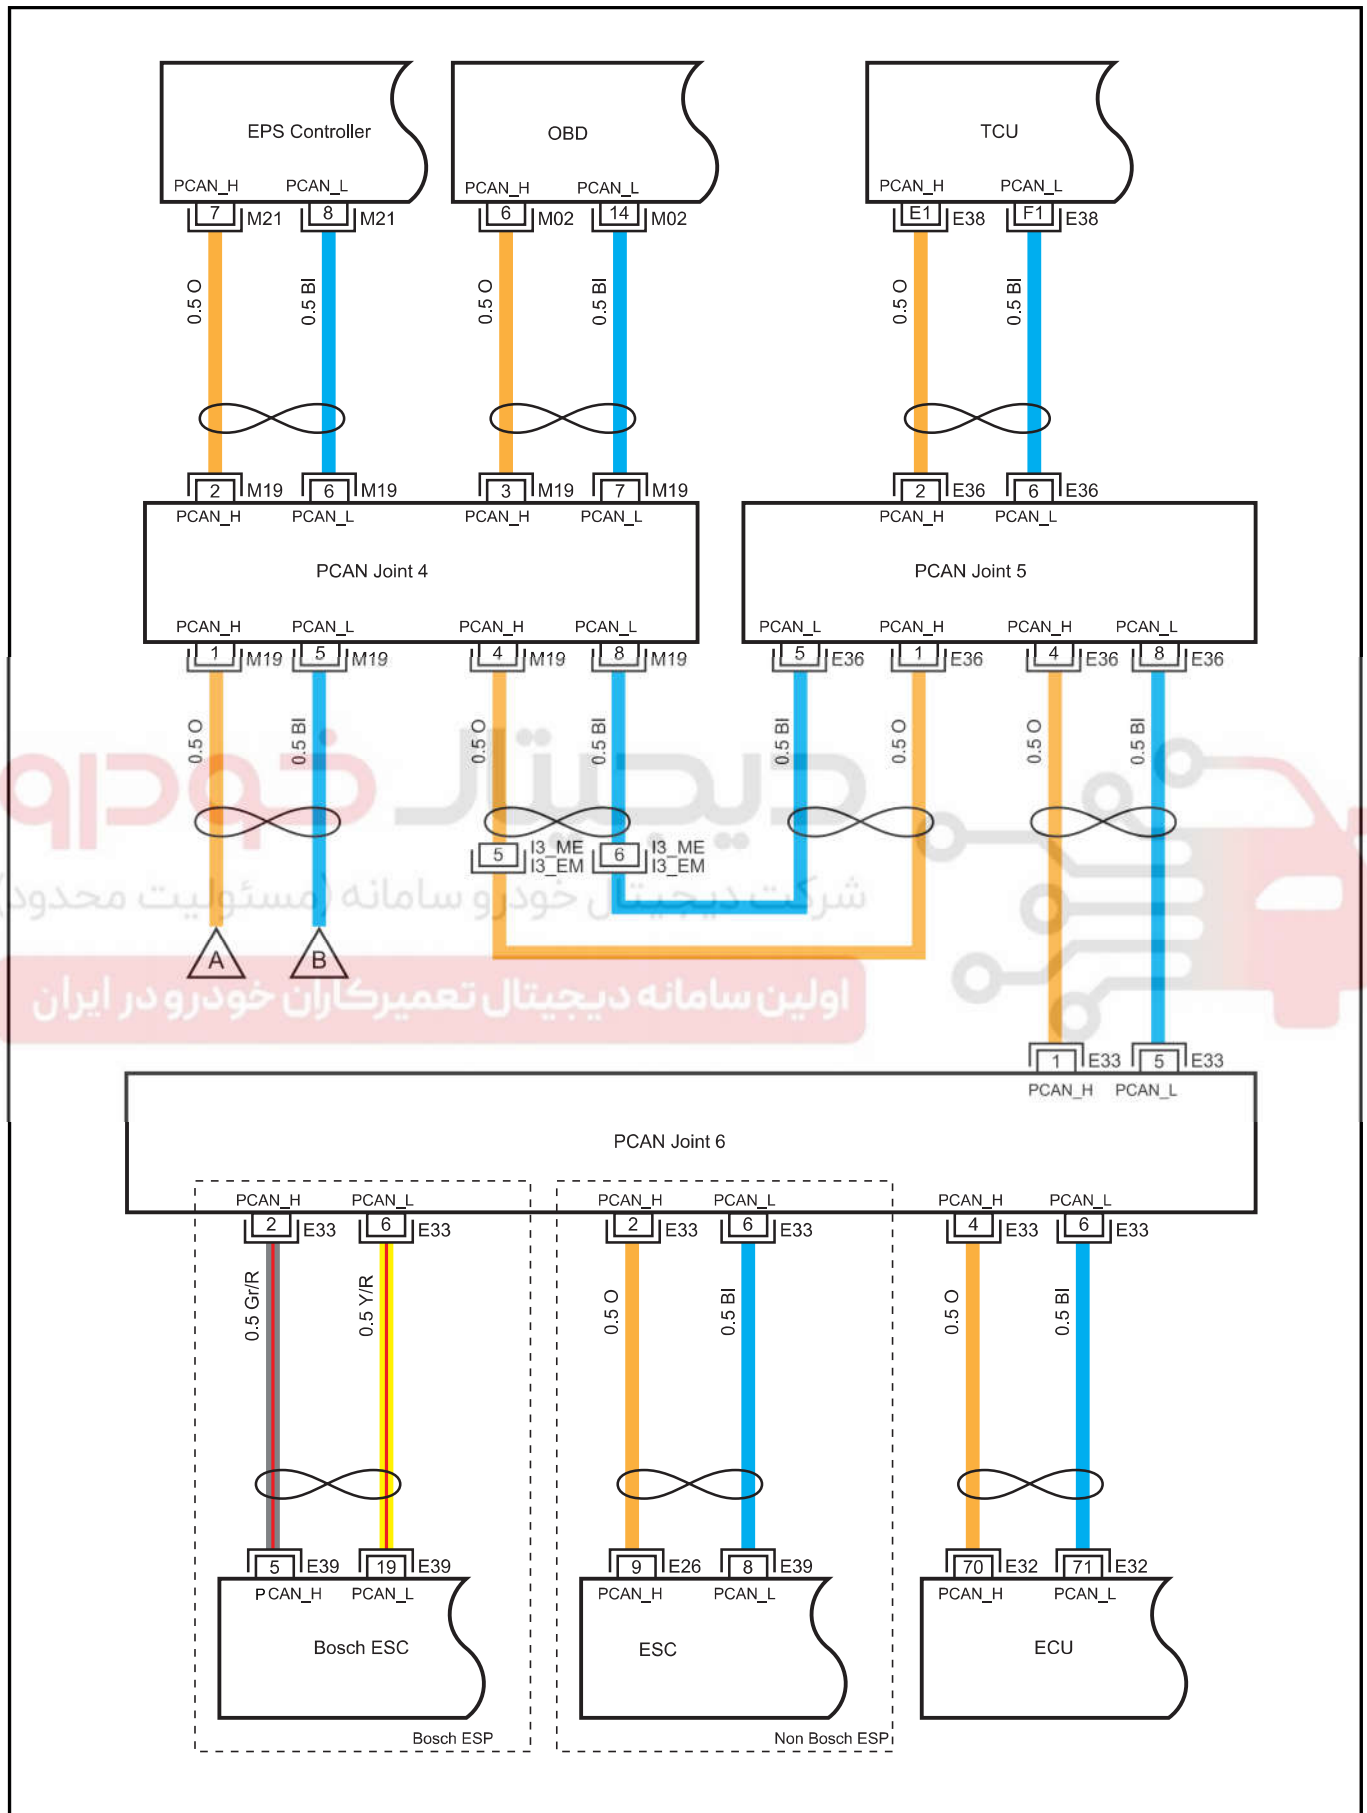

P-CAN 1

Controller	Name	Page
F06	Airbag Controller Connector A	26
F08	Electronic Shifter Controller Connector 1	26
F10	PCAN Joint 2	27
F11	Electronic Handbrake Module	26
F12	Gateway	26
F13	PCAN Joint 1	27
M31	PCAN Joint 3	20
M38	Electronic Shifter Connector 1	21
I6_BM	Body W.H. Connector 6 Connecting Main W.H.	27
I6_MB	Main W.H. Connector 6 Connecting Body W.H.	20

I6_BM Body W.H. Connector 6
Connecting Main W.H.

F10 PCAN Joint 2

M31 PCAN Joint 3

F08 Electronic Shifter Controller
Connector 1

M38 Electronic Shifter Connector

P-CAN 数据通信网络 2

Connector	Name	Page
E26	ESC	17
E32	1.5T Engine EMS Connector	17
E33	PCAN Joint 6	17
E39	Bosch ESC	17
E38	To TCU1	16
M02	OBD	20
M19	PCAN Joint 4	21
M21	EPS Controller	20
I3_EM	Engine W.H. Connector 3 Connecting Main W.H.	16
I3_ME	Main W.H. Connector 3 Connecting Engine W.H.	21

E36 PCAN Joint 05

E39 Bosch ESC

I3_ME
Main W.H. Connector 3 Connecting
Engine W.H.

1.5T Engine EMS Connector

E32 1.5T Engine EMS Connector

I3_EM
Engine W.H. Connector 3
Connecting Main W.H.