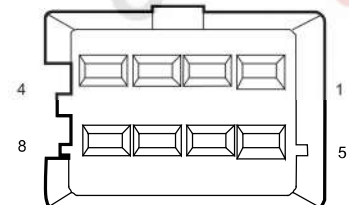

I6_BM Body W.H. Connector 6
Connecting Main W.H.

F10 PCAN Joint 2

M31 PCAN Joint 3

F08 Electronic Shifter Controller
Connector 1

M38 Electronic Shifter Connector

P-CAN 数据通信网络 2

Connector	Name	Page
E26	ESC	17
E32	1.5T Engine EMS Connector	17
E33	PCAN Joint 6	17
E39	Bosch ESC	17
E38	To TCU1	16
M02	OBD	20
M19	PCAN Joint 4	21
M21	EPS Controller	20
I3_EM	Engine W.H. Connector 3 Connecting Main W.H.	16
I3_ME	Main W.H. Connector 3 Connecting Engine W.H.	21