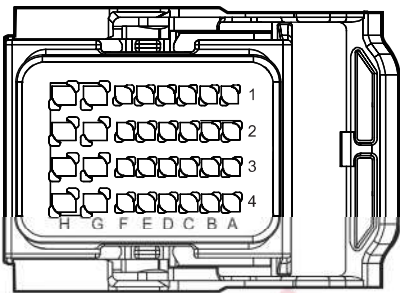

E38 To TCU1

E33 PCAN Joint 6