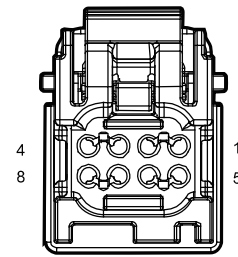

E33 PCAN Joint 6

E36 PCAN Joint 05