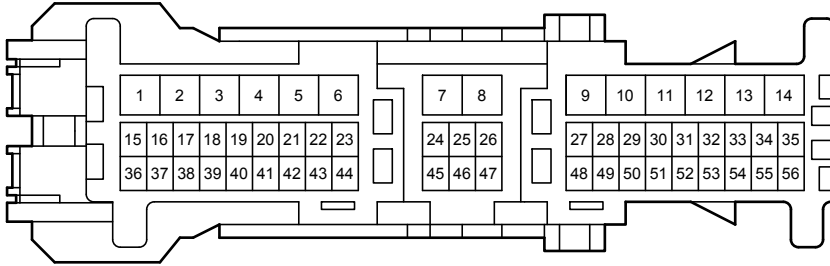

Door Lock Control (Korea) (From Oct. 2015 Production)

3D

White