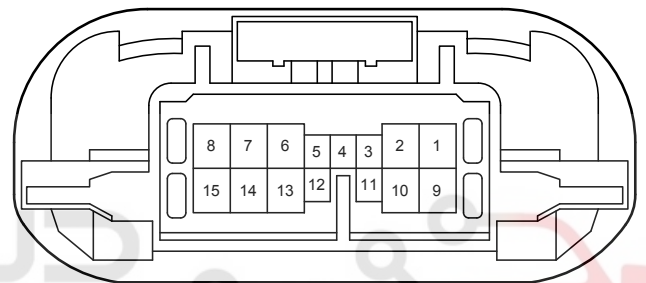

90980-12A00