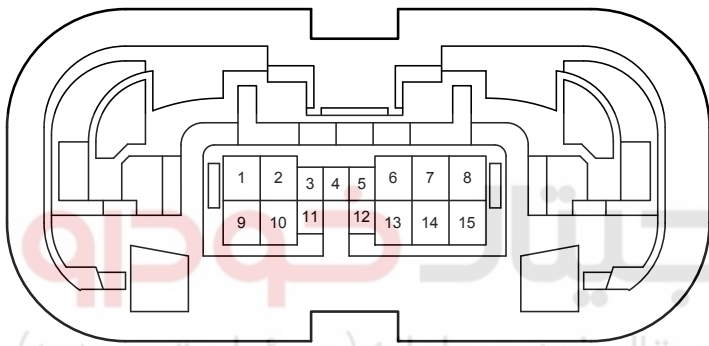

Gray

90980-12A21

90980-12546

Door Lock Control (Korea) (From Oct. 2015 Production)

KM1
White

90980-12A01

90980-12A00

LN1
White