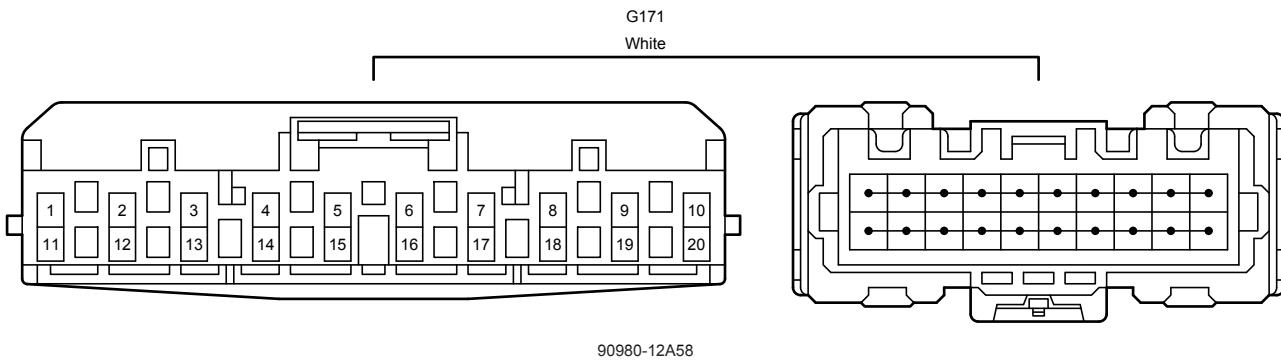

Door Lock Control (Korea) (From Oct. 2015 Production)