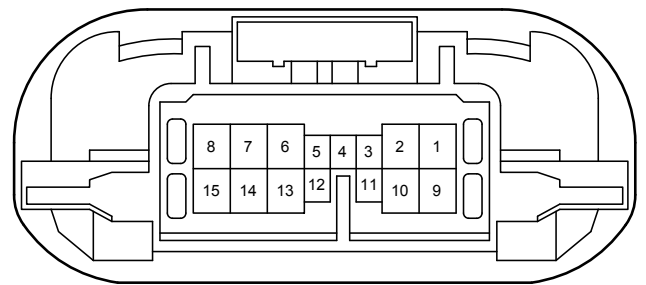

90980-12770

JG4

Gray

90980-12A21

90980-12546

Door Lock Control (Except Korea) (From Oct. 2015 Production)

KM1
White

90980-12A01