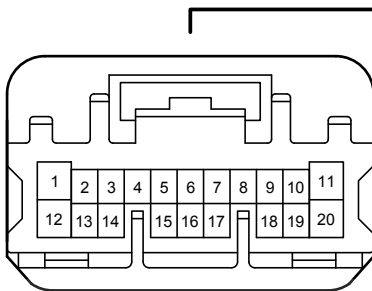

Door Lock Control (Except Korea) (From Oct. 2015 Production)

Door Lock Control (Except Korea) (From Oct. 2015 Production)

Door Lock Control (Except Korea) (From Oct. 2015 Production)

3E
White

90980-12884

AG11
Black