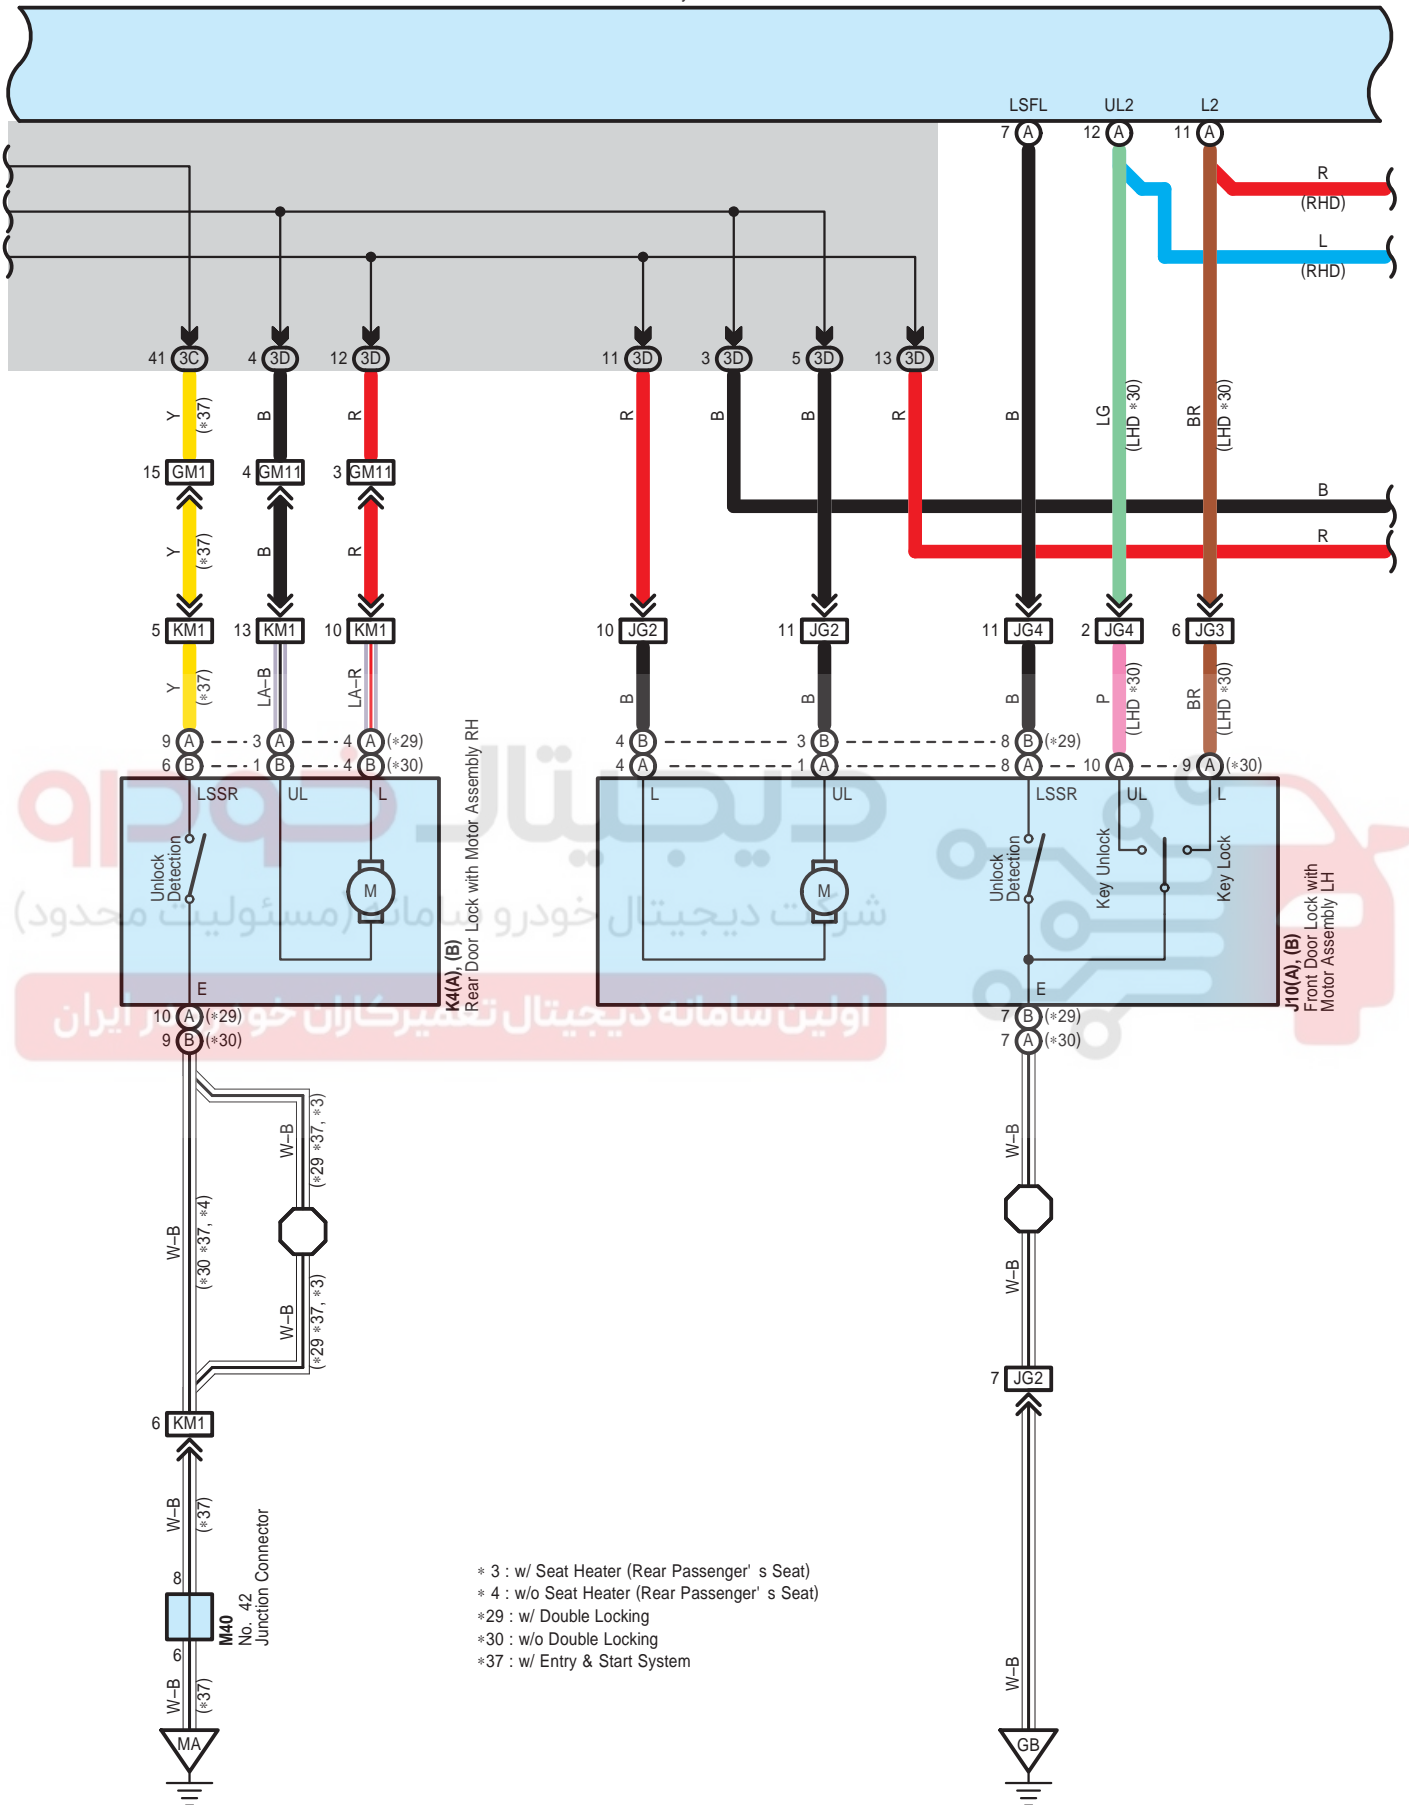

Door Lock Control (Except Korea) (From Oct. 2015 Production)

G78(A)
Main Body ECU