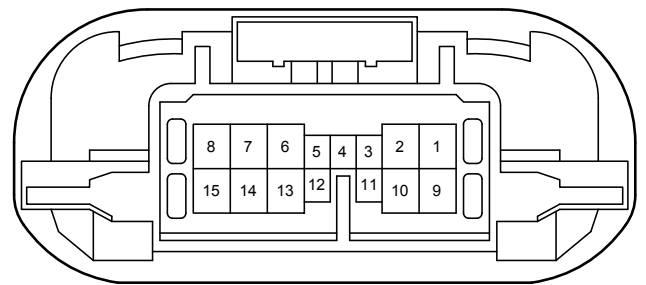

Gray

90980-12A21

90980-12546

Door Lock Control (Korea) (From Oct. 2015 Production)

KM1
White

90980-12A01

90980-12A00

LN1
White