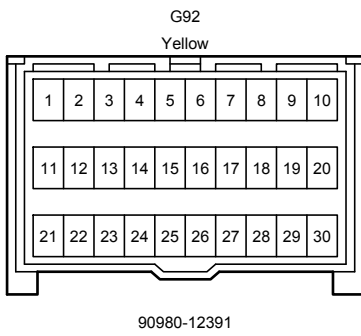

Door Lock Control (Korea) (From Oct. 2015 Production)