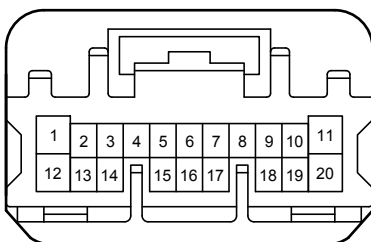

GM11
Black

90980-12733

90980-12732

GN2
Blue

90980-12741

90980-12740

Door Lock Control (Korea) (From Oct. 2015 Production)

IG2