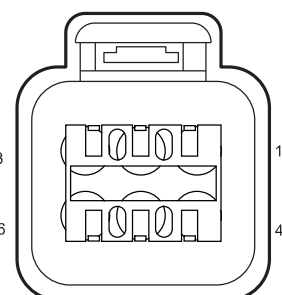

Reversing Lamp

Connector	Name	Page
F01	BCM C2	25
F02	Cabin Fuse Box G	25
M04	Cabin Fuse Box K	20
M05	Cabin Fuse Box M	20
P02	RL Bumper Combination Lamp	36
P05	RR Bumper Combination Lamp	36
R02	Interior Rearview Mirror	23
R05	CAN Reserve TCO	23
G18	Body W.H. GND 7(terminal 1)	42
G22	Main W.H. GND 3(terminal 1)	41
I1_BRPA	Body W.H. Connector 1 Connecting Reversing Radar W.H.	25
I1_MR	Main W.H. Connector 1 Connecting Roof W.H.	20
I1_RM	Roof W.H. Connector 1 Connecting Main W.H.	23
I1_RPAB	Reversing Radar W.H.Connector 1 Connecting Body W.H.	36
I2_BM	Body W.H. Connector 2 Connecting Main W.H.	25
I2_MB	Main W.H. Connector 2 Connecting Body W.H.	21

I1_BRPA Body W.H. Connector 1
Connecting Reversing Radar W.H.

I1_RPAB Reversing Radar W.H. Connector 1
Connecting Body W.H.

I1_MR Main W.H. Connector 1
Connecting Roof W.H.

I1_RM Roof W.H. Connector 1
Connecting Main W.H.

F01 BCM C2

F02 Cabin Fuse Box G

P02 RL Bumper Combination Lamp

P05 RR Bumper Combination Lamp

R02 Interior Rearview Mirror

R05CAN Reserve TCO

G18 Body W.H. GND 7 (terminal1)

G22 Main W.H. GND 3 (terminal 1)