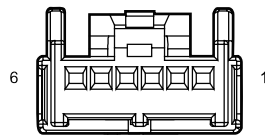

I1_BRPA Body W.H. Connector 1
Connecting Reversing Radar W.H.

I1_RPAB Reversing Radar W.H. Connector 1
Connecting Body W.H.

I1_MR Main W.H. Connector 1
Connecting Roof W.H.

I1_RM Roof W.H. Connector 1
Connecting Main W.H.

F01 BCM C2

F02 Cabin Fuse Box G

P02 RL Bumper Combination Lamp

P05 RR Bumper Combination Lamp

R02 Interior Rearview Mirror

R05CAN Reserve TCO

G18 Body W.H. GND 7 (terminal1)

G22 Main W.H. GND 3 (terminal 1)