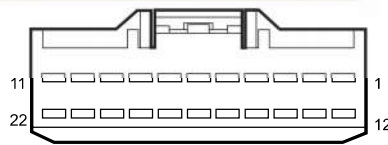

Reversing Lamp

Connector	Name	Page
F01	BCM C2	25
F02	Cabin Fuse Box G	25
M04	Cabin Fuse Box K	20
M05	Cabin Fuse Box M	20
P02	RL Bumper Combination Lamp	36
P05	RR Bumper Combination Lamp	36
R02	Interior Rearview Mirror	23
R05	CAN Reserve TCO	23
G18	Body W.H. GND 7(terminal 1)	42
G22	Main W.H. GND 3(terminal 1)	41
I1_BRPA	Body W.H. Connector 1 Connecting Reversing Radar W.H.	25
I1_MR	Main W.H. Connector 1 Connecting Roof W.H.	20
I1_RM	Roof W.H. Connector 1 Connecting Main W.H.	23
I1_RPAB	Reversing Radar W.H.Connector 1 Connecting Body W.H.	36
I2_BM	Body W.H. Connector 2 Connecting Main W.H.	25
I2_MB	Main W.H. Connector 2 Connecting Body W.H.	21

I1_BRPA Body W.H. Connector 1
Connecting Reversing Radar W.H.

I1_RPAB Reversing Radar W.H. Connector 1
Connecting Body W.H.

I1_MR Main W.H. Connector 1
Connecting Roof W.H.

I1_RM Roof W.H. Connector 1
Connecting Main W.H.