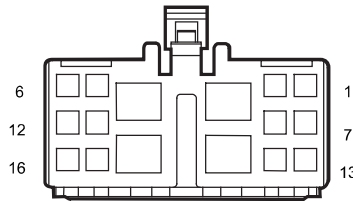

M05 Cabin Fuse Box M