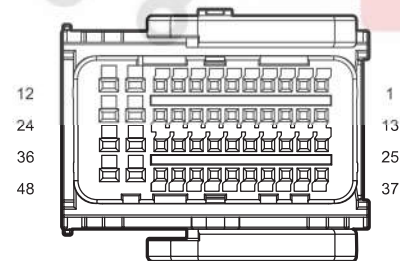

M04 Cabin Fuse Box K

M05 Cabin Fuse Box M

I2_BM Body W.H. Connector 2
Connecting Main W.H.

F01 BCM C2

F02 Cabin Fuse Box G