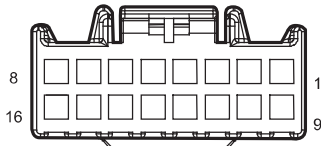

M04 Cabin Fuse Box K