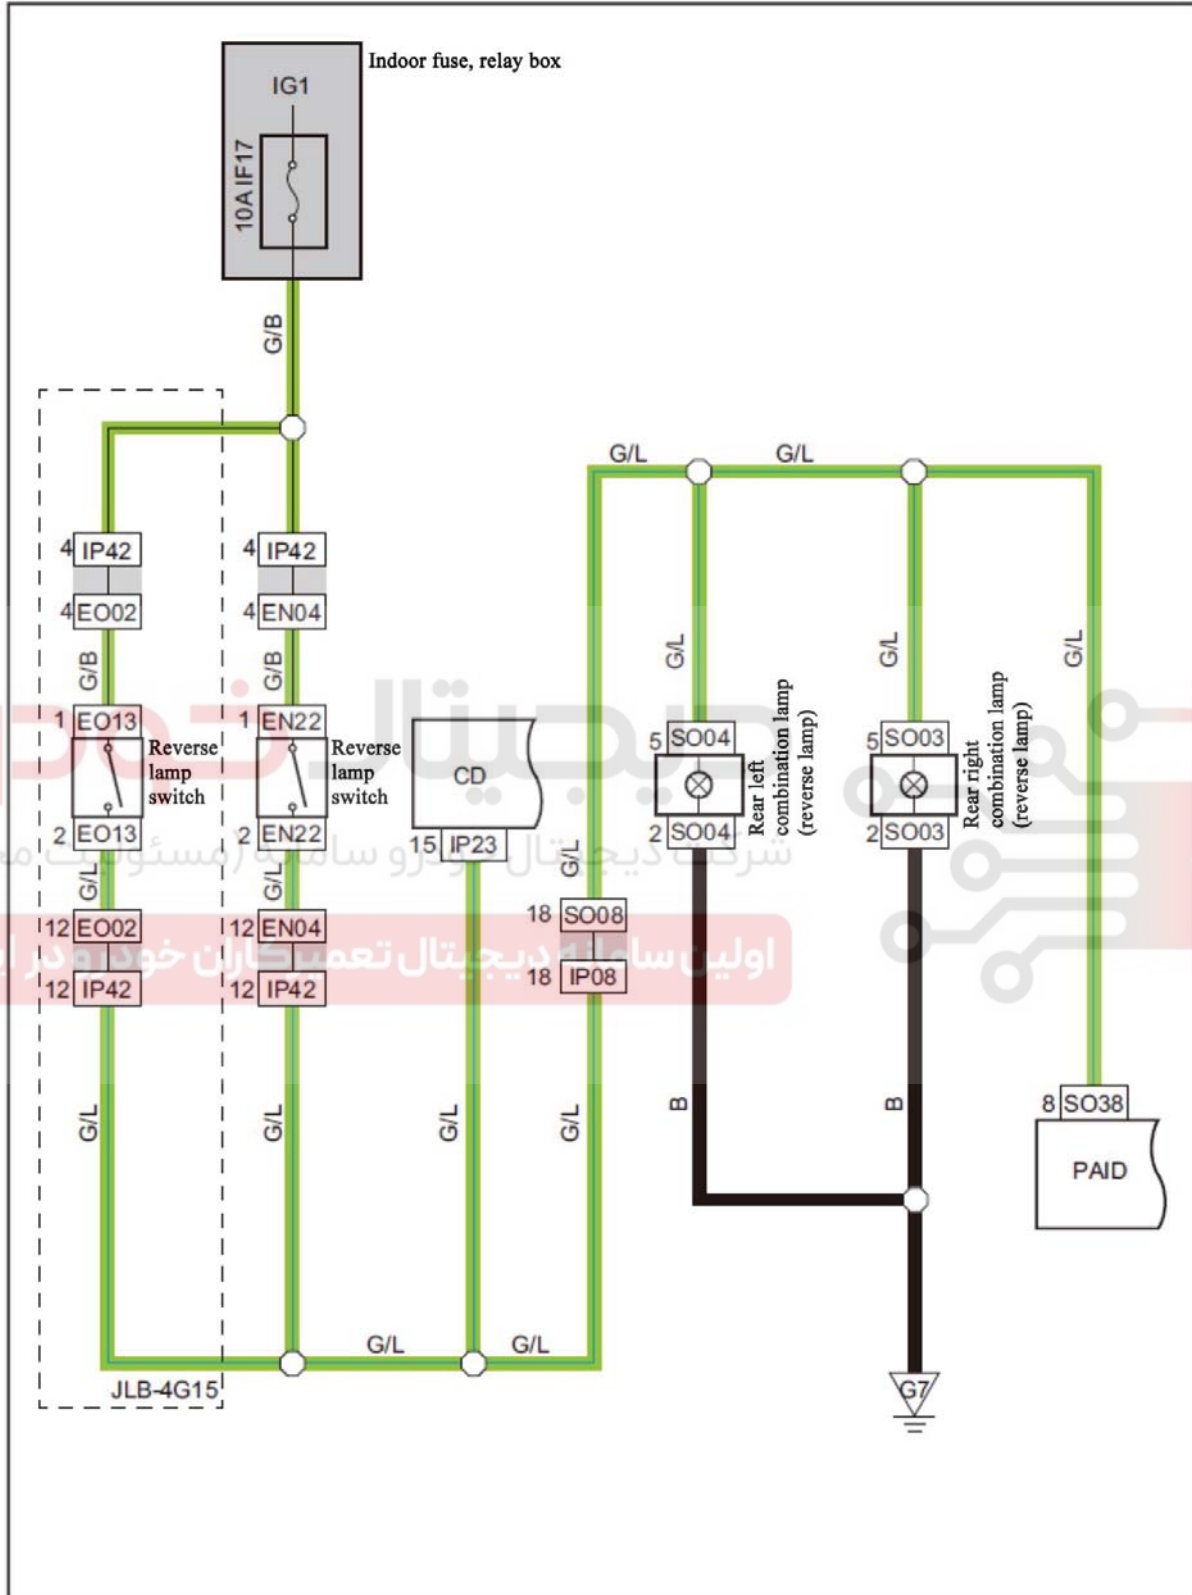

Reverse lamp

Reverse lamp (GC6)