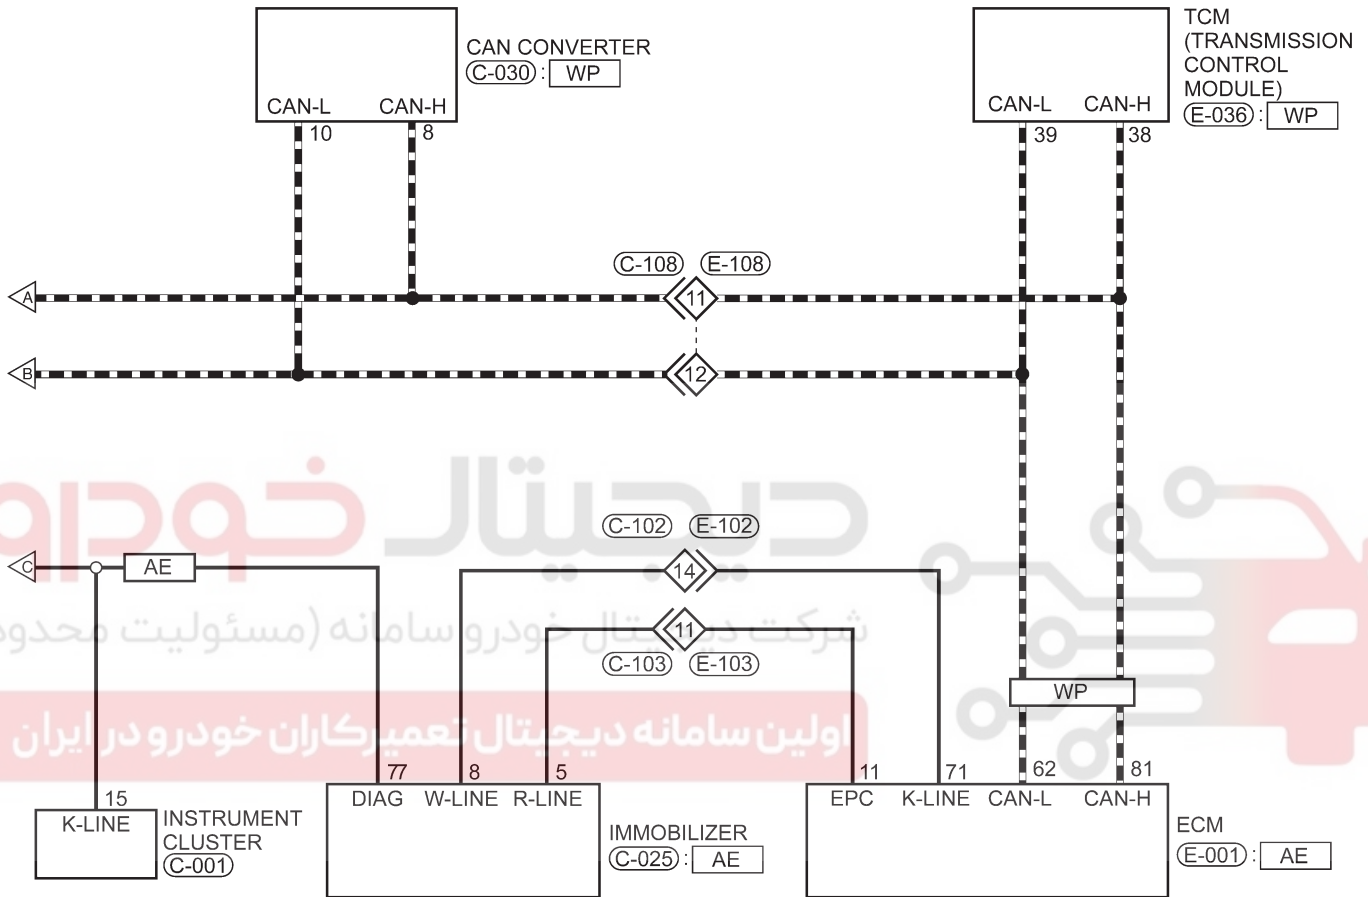

### CAN VEHICLE COMMUNICATIONS

## Electrical Schematics

### CAN Vehicle Communications (Page 1 of 2)

CAN Vehicle Communications (Page 2 of 2)

AE : WITH ACTECO ENGINE SYSTEM  
 WP : WITH DP0 SYSTEM

Itsmw150032t