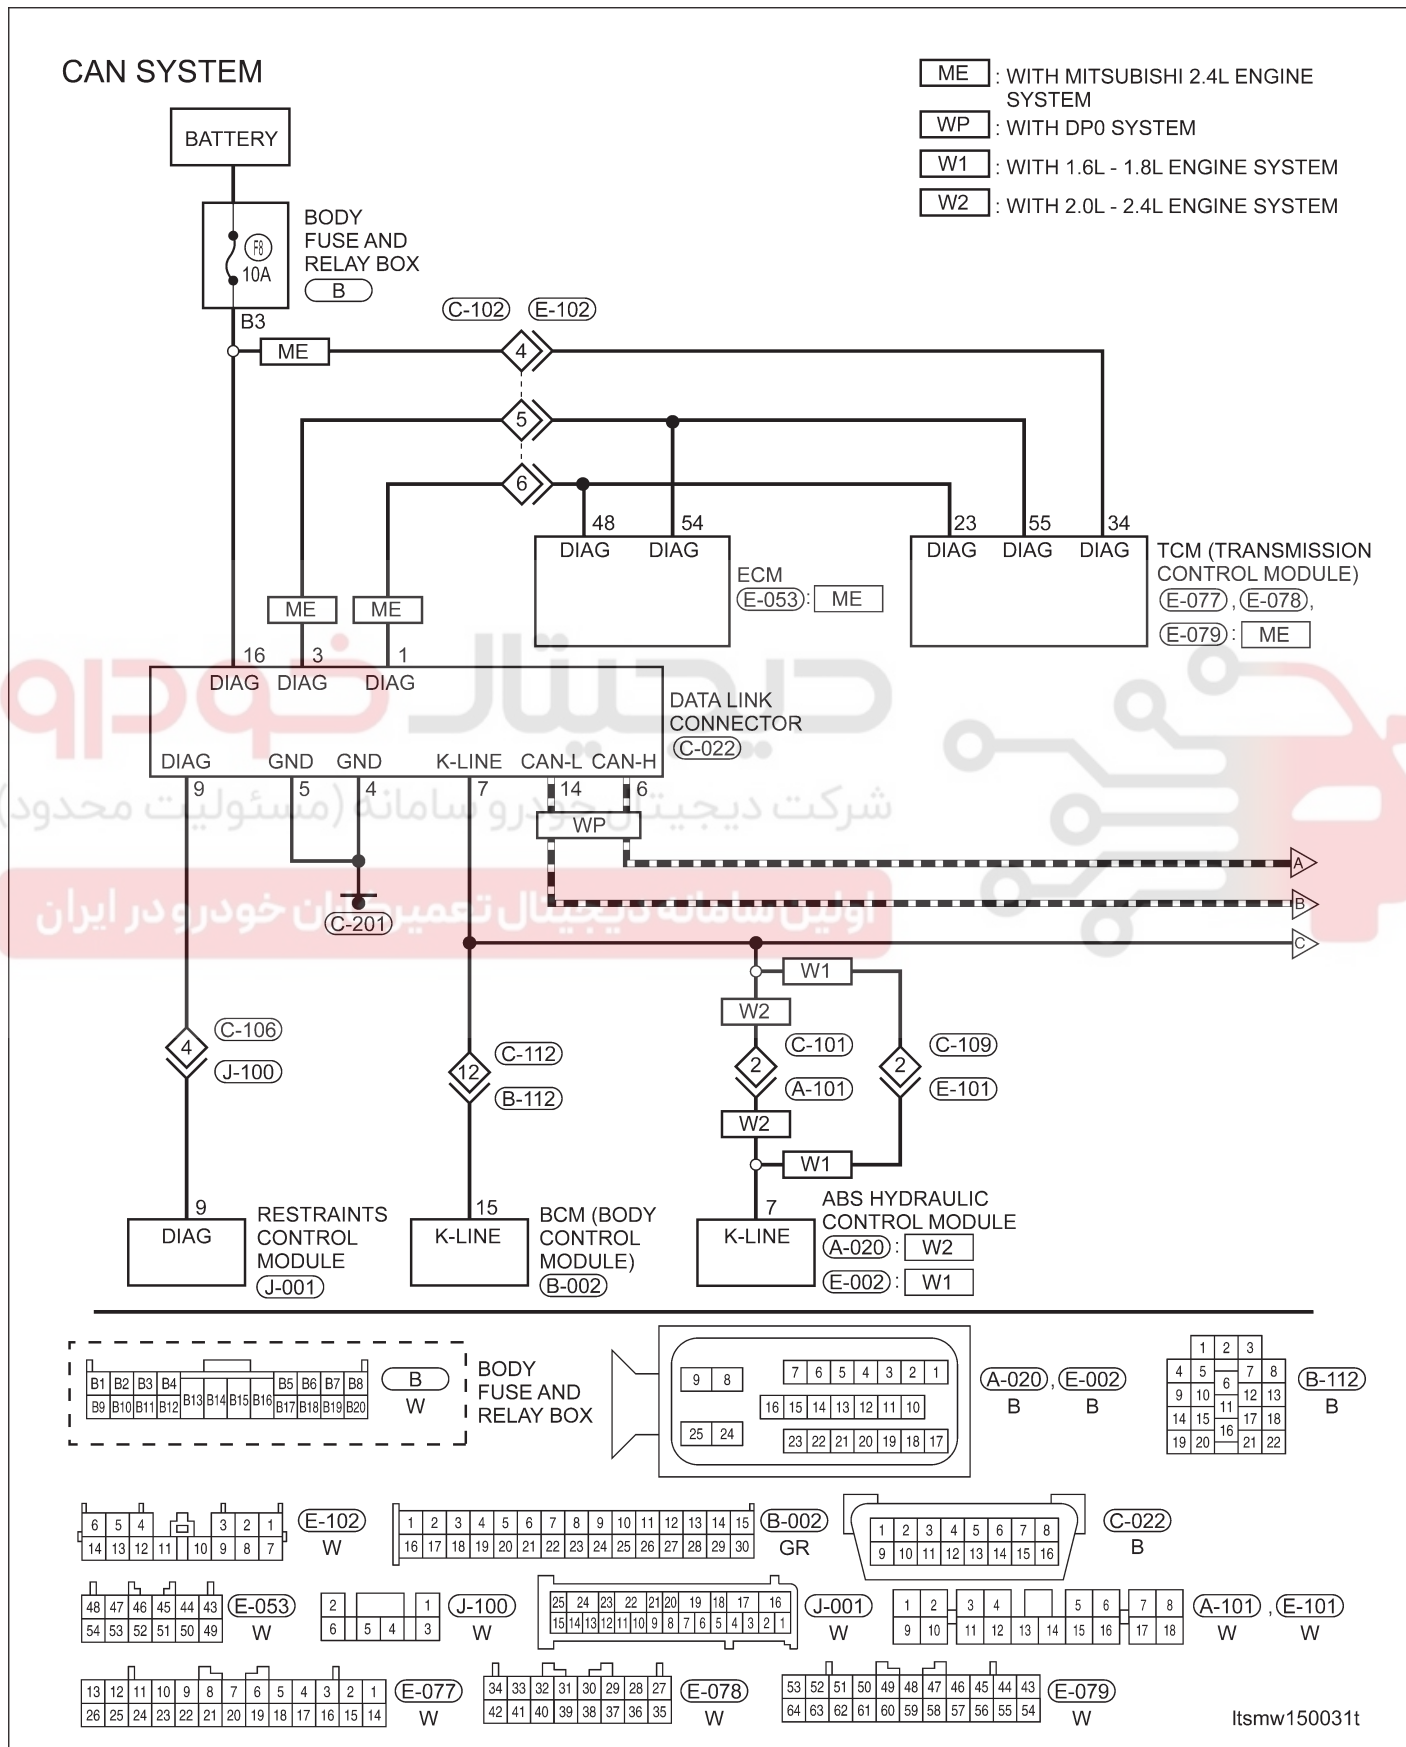

### CAN VEHICLE COMMUNICATIONS

## Electrical Schematics

### CAN Vehicle Communications (Page 1 of 2)

CAN Vehicle Communications (Page 2 of 2)

AE : WITH ACTECO ENGINE SYSTEM  
 WP : WITH DP0 SYSTEM

Itsmw150032t