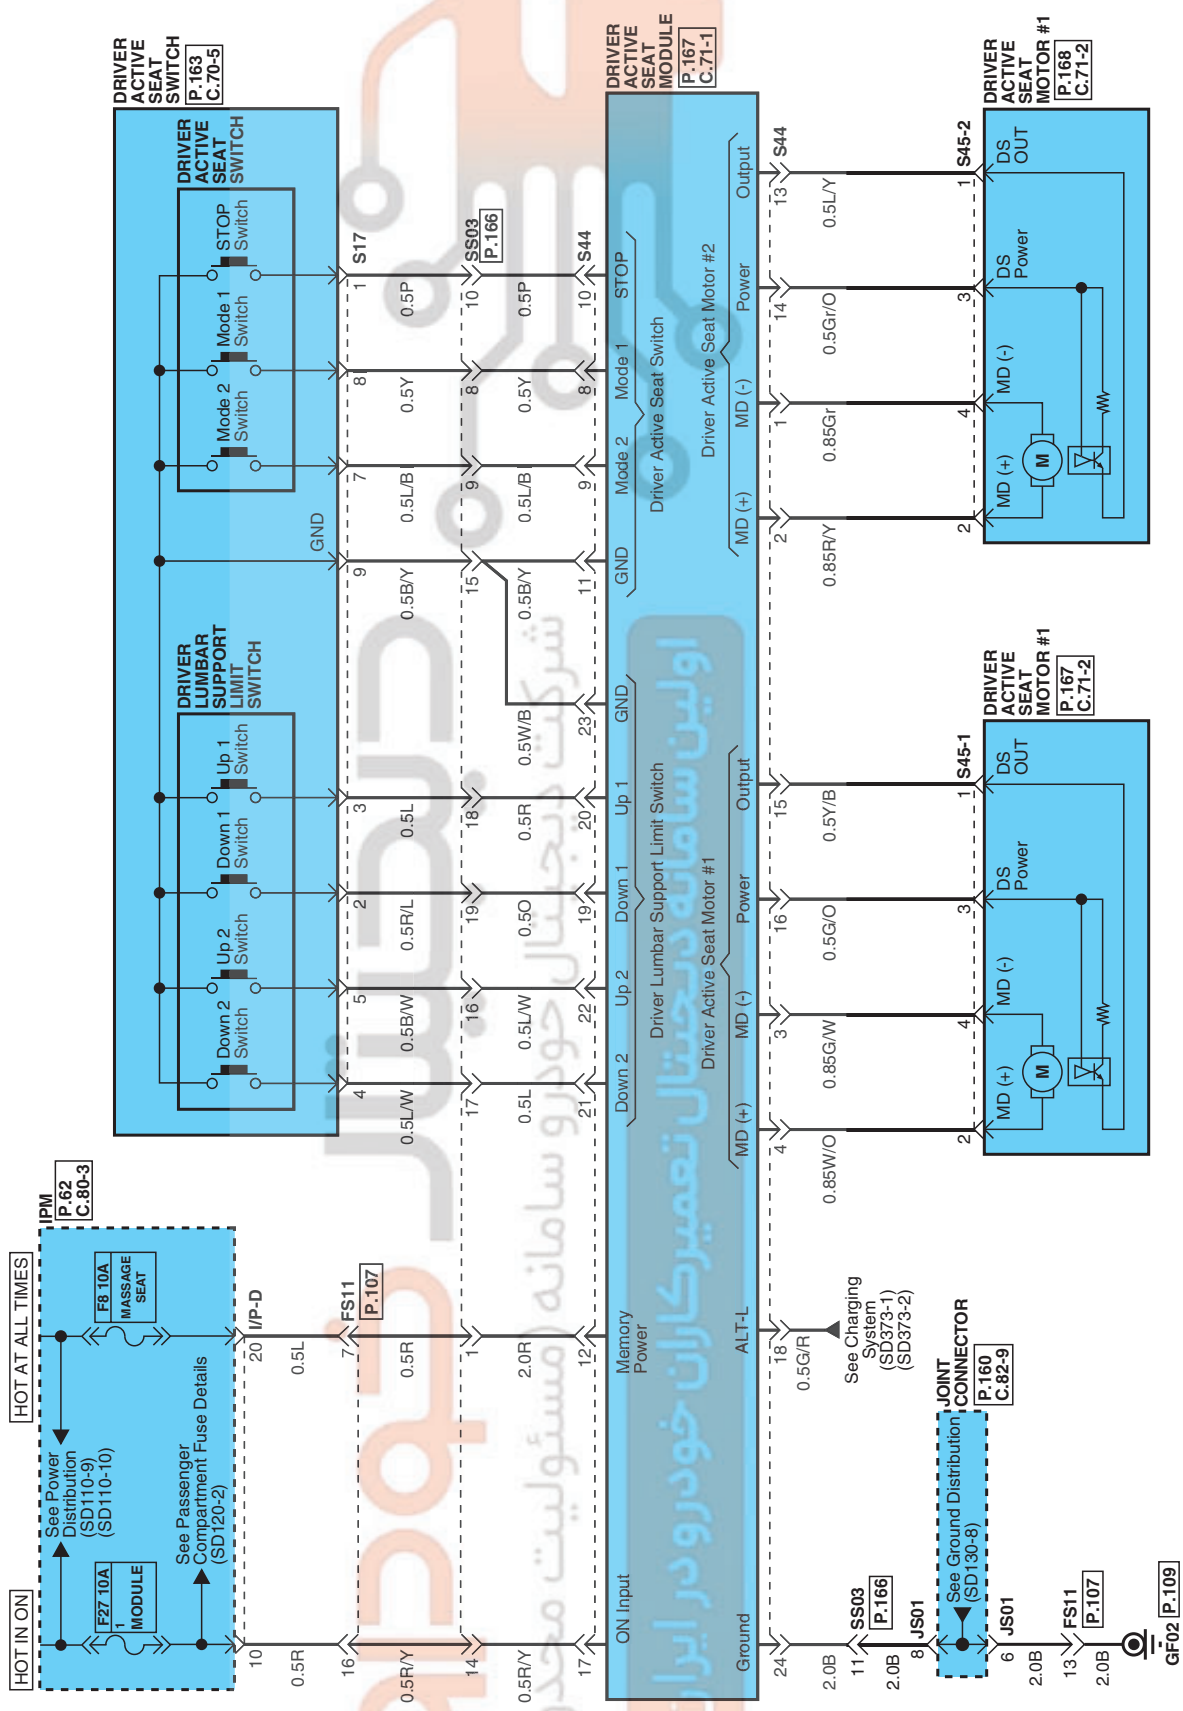

ACTIVE SEAT SYSTEM EF63BAAT

Active Seat System (1)

SD887-1

EVGSD12887AL