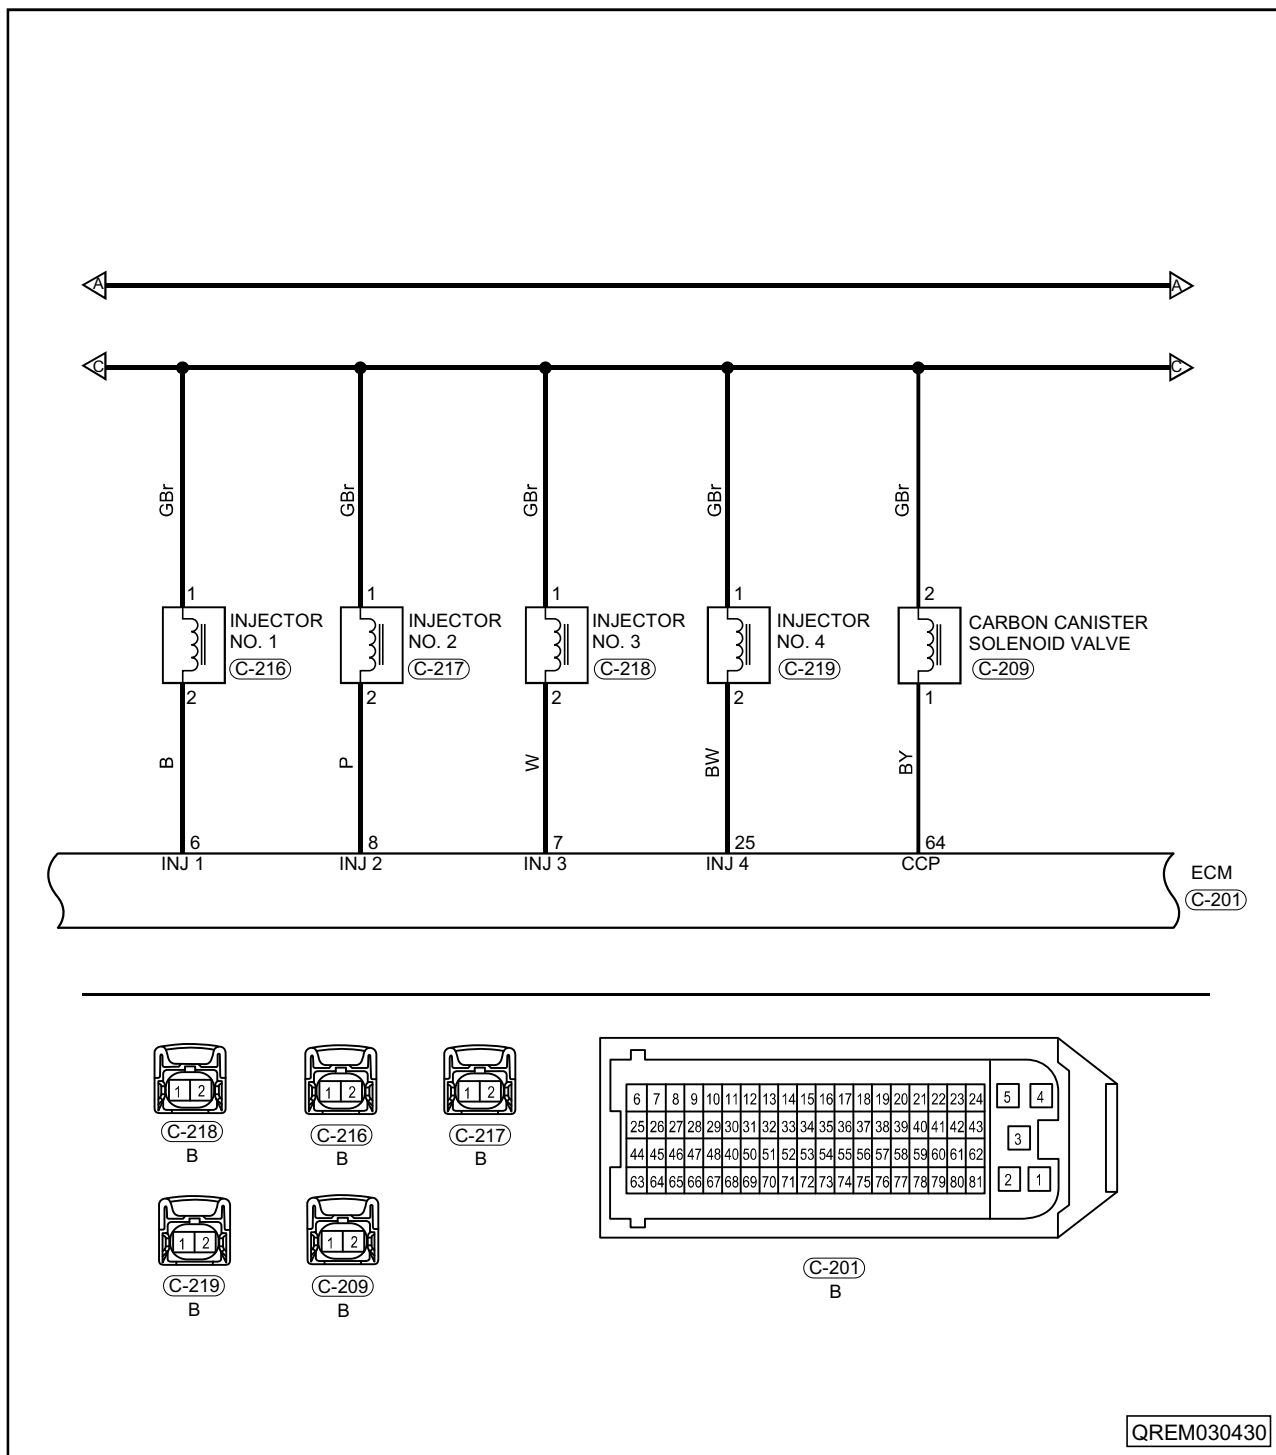

1.6 Delphi engine management system circuit diagrams

Engine circuit diagram (page 1)

03

Engine circuit diagram (page 2)

03

Engine circuit diagram (page 3)

03

Engine circuit diagram (page 4)

03 - Engine Electronic Controls

Engine circuit diagram (page 5)

03

Engine circuit diagram (page 6)

03

QREM030450

Engine circuit diagram (page 7)

03

(C-210)
B

(C-211)
B

(C-223)
B

(C-201)
B

QREM030460

Engine circuit diagram (page 8)