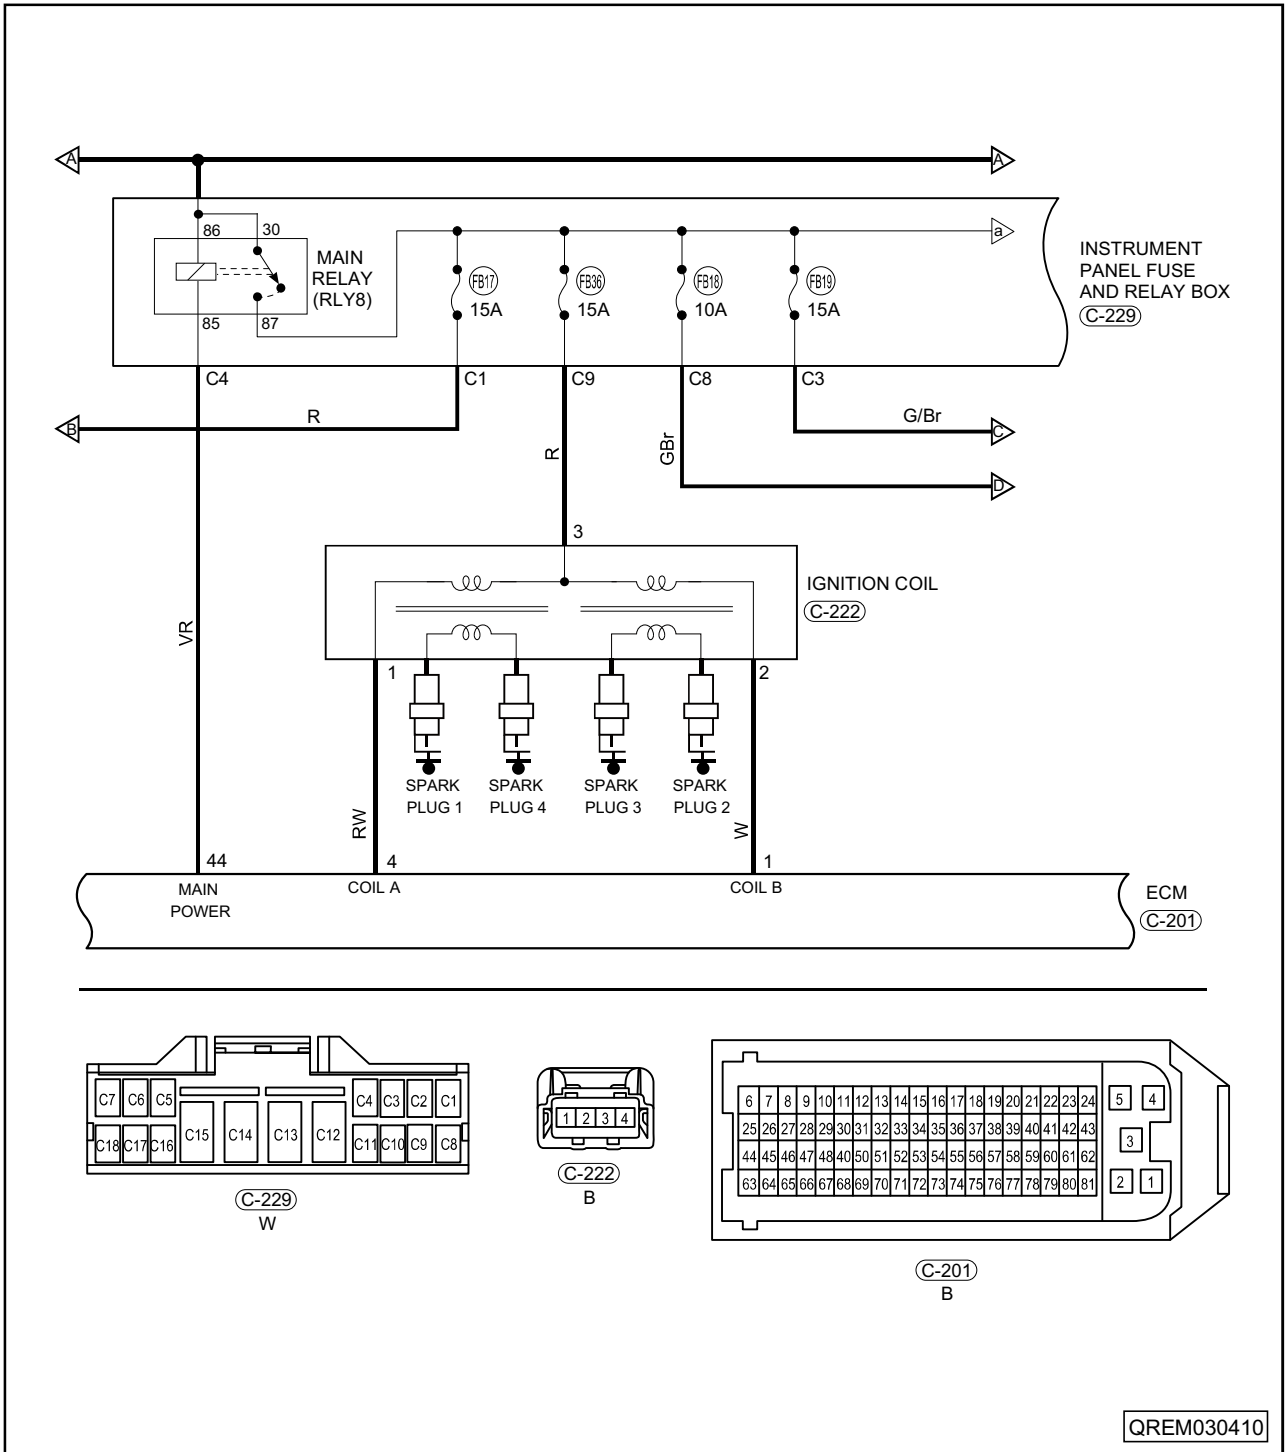

1.6 Delphi engine management system circuit diagrams

Engine circuit diagram (page 1)

03

Engine circuit diagram (page 2)

03

Engine circuit diagram (page 3)

03

Engine circuit diagram (page 4)

03 - Engine Electronic Controls

Engine circuit diagram (page 5)

03

Engine circuit diagram (page 6)

03

QREM030450

Engine circuit diagram (page 7)

03

(C-210)
B

(C-211)
B

(C-223)
B

(C-201)
B

QREM030460

Engine circuit diagram (page 8)