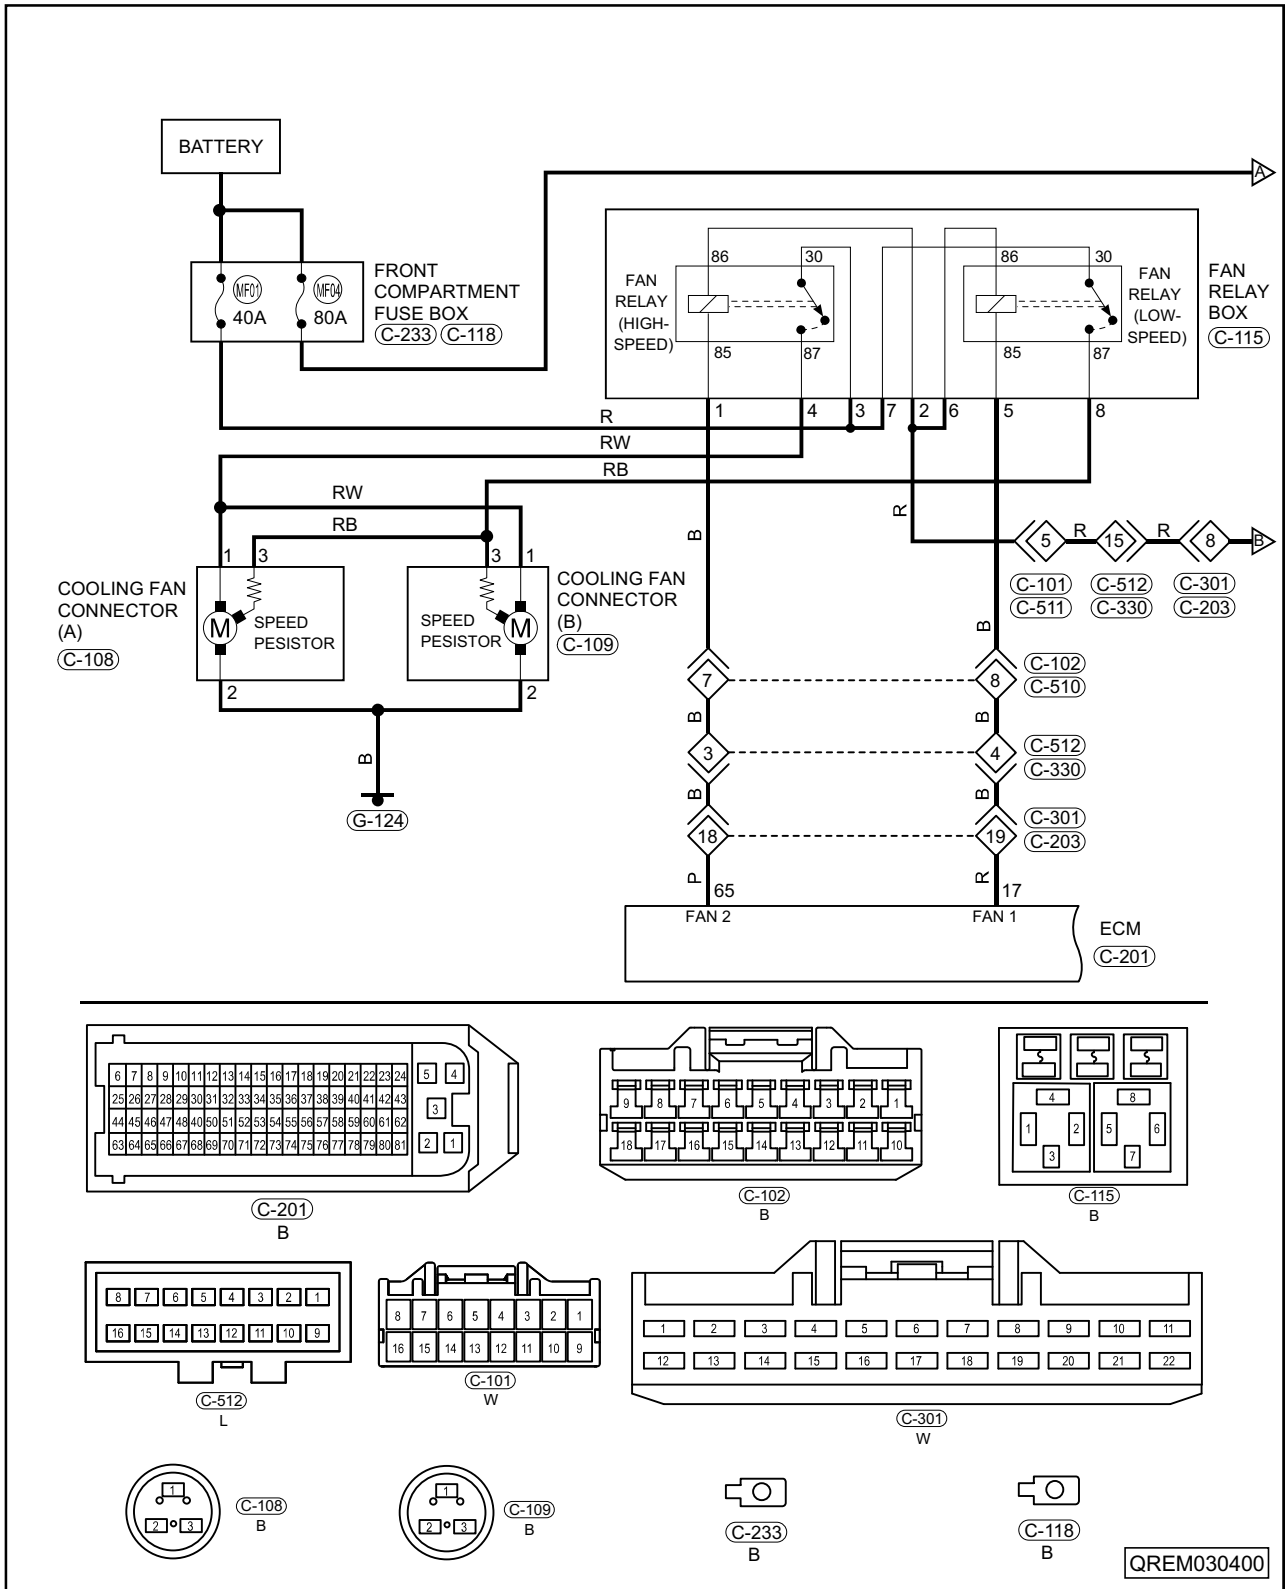

1.6 Delphi engine management system circuit diagrams

Engine circuit diagram (page 1)

03

Engine circuit diagram (page 2)

03

Engine circuit diagram (page 3)

03

Engine circuit diagram (page 4)

03 - Engine Electronic Controls

Engine circuit diagram (page 5)

03

Engine circuit diagram (page 6)

03

QREM030450

Engine circuit diagram (page 7)

03

(C-210)
B

(C-211)
B

(C-223)
B

(C-201)
B

QREM030460

Engine circuit diagram (page 8)