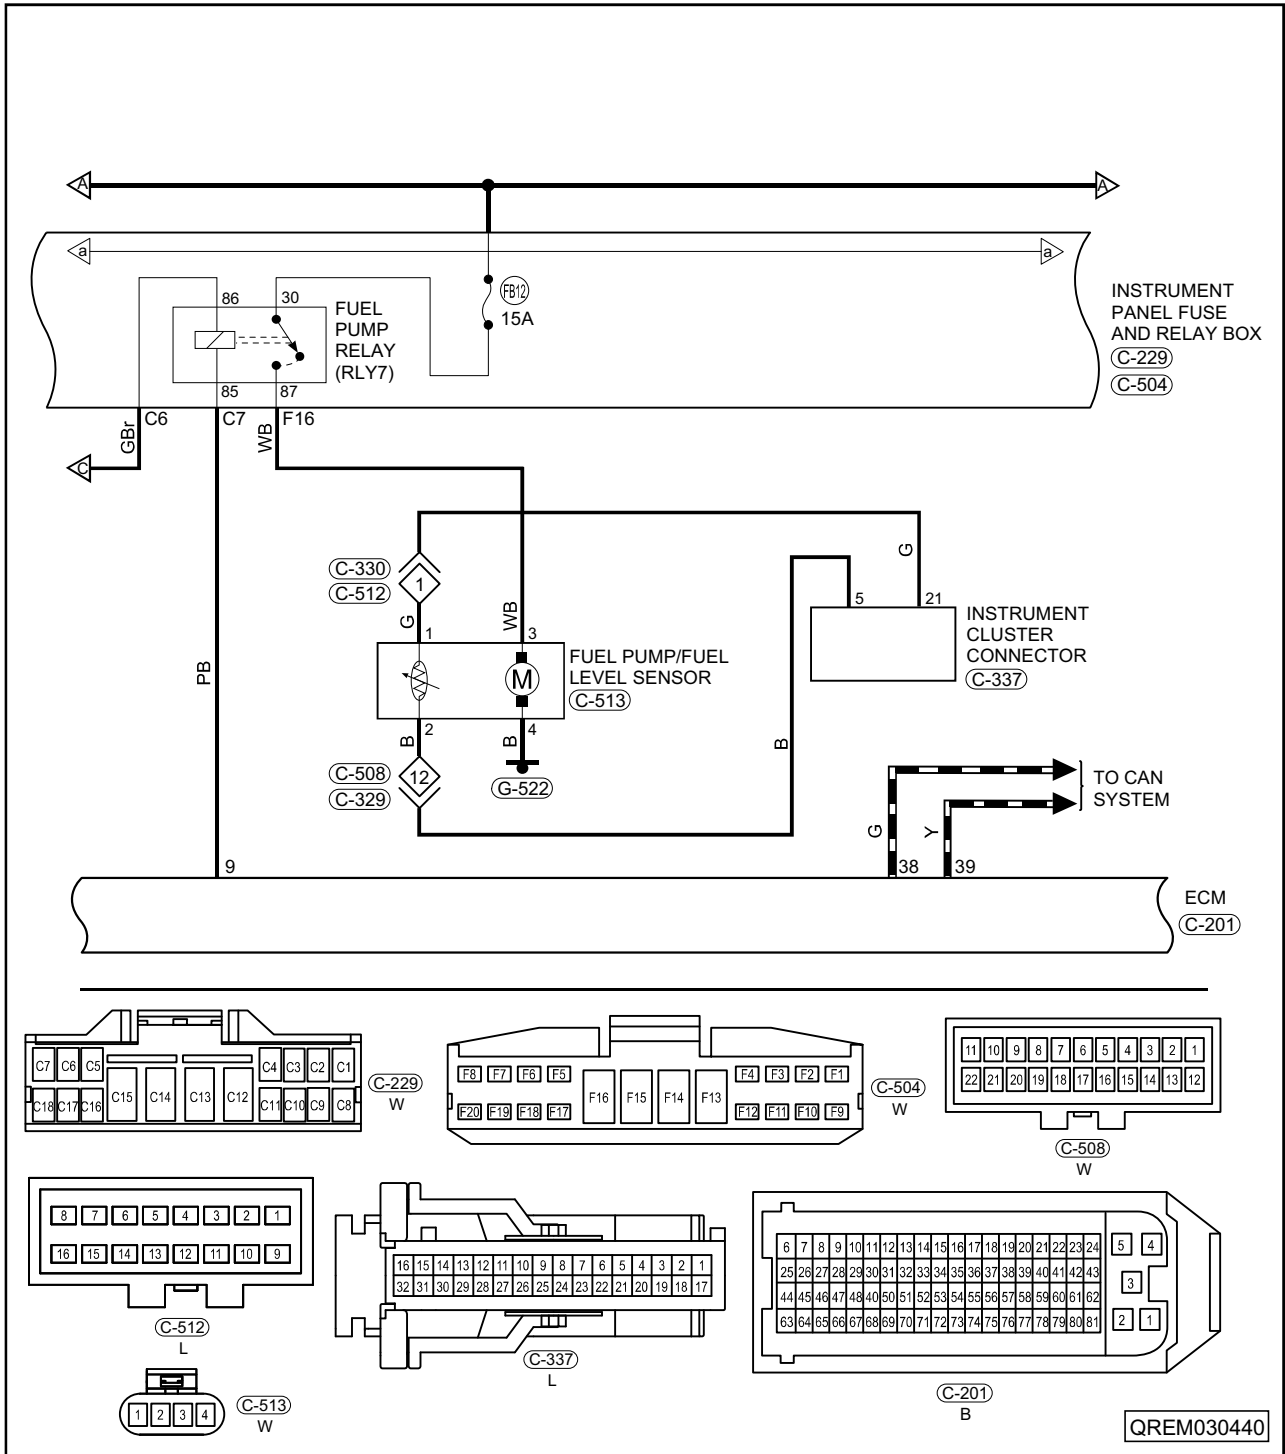

1.6 Delphi engine management system circuit diagrams

Engine circuit diagram (page 1)

03

Engine circuit diagram (page 2)

03

Engine circuit diagram (page 3)

03

Engine circuit diagram (page 4)

03 - Engine Electronic Controls

Engine circuit diagram (page 5)

03

Engine circuit diagram (page 6)

03

QREM030450

Engine circuit diagram (page 7)

03

(C-210)
B

(C-211)
B

(C-223)
B

(C-201)
B

QREM030460

Engine circuit diagram (page 8)