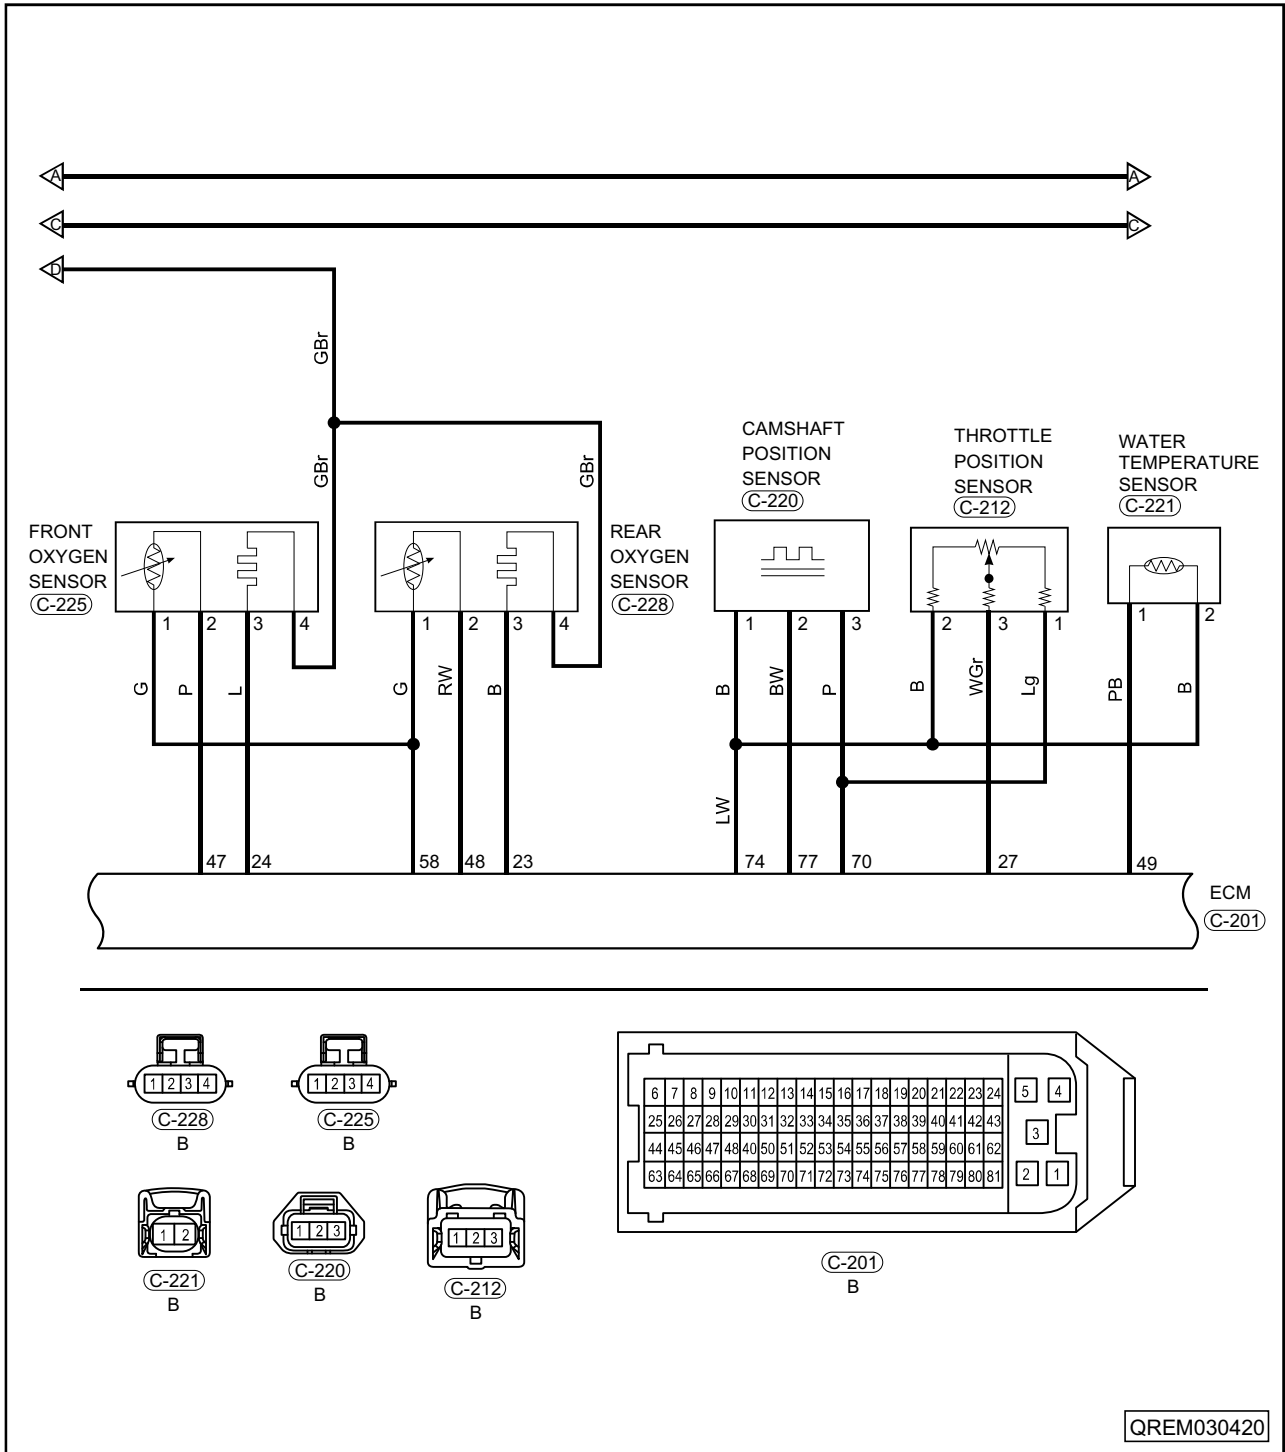

1.6 Delphi engine management system circuit diagrams

Engine circuit diagram (page 1)

03

Engine circuit diagram (page 2)

03

Engine circuit diagram (page 3)

03

Engine circuit diagram (page 4)

03 - Engine Electronic Controls

Engine circuit diagram (page 5)

03

Engine circuit diagram (page 6)

03

QREM030450

Engine circuit diagram (page 7)

03

(C-210)
B

(C-211)
B

(C-223)
B

(C-201)
B

QREM030460

Engine circuit diagram (page 8)