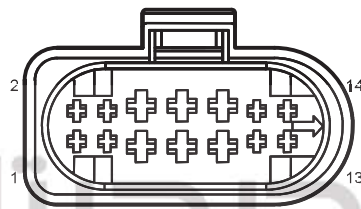

Turning Light 1

Harness Connector	Name	Page
D07	Left Rear View Mirror	29
D14	Right Rear View Mirror	31
E01	1.5T Cooling Fan	16
E04	Right Front Combination Light	16
E20	Left Front Combination Light	16
F01	BCM c2	25
F14	Right Rear Outer Combination Light	25
F19	Left Rear Outer Combination Light	26
F53	c5_Bcm	26
I1_DF	Left Front Door Harness to Body Harness	29
I1_EF	Engine Harness to Body Harness 1	16
I1_FD	Body Harness to Left Front Door Harness	25
I1_FE	Body Harness to Engine Harness 1	25
I2_DF	Right Front Door Harness to Body Harness	31
I2_FD	Body Harness to Right Front Harness	26
M02	BCM C3	21
M03	c4_bcm	21
G01	Body Harness Left Front GND	44
G05	Body Harness Left Rear GND 2	44
G08	Body Harness Right Front GND	44
G09	Body Harness Right Rear GND 2	44
G17	Engine Harness Left GND	42
G18	Engine Harness Right GND 1	42

D07 Left Rear View Mirror

D14 Right Rear View Mirror

F01 BCM C2

E04 Right Front Combination Light

E20 Left Front Combination Light

G01 Left front of the body line

G05 Body Harness Left Rear GND 2

G08 Body Harness Right Front GND

G09 Body Harness Right Rear GND 2

شرکت دیجیتال خودرو سامانه (مسئولیت محدود)

ارلین سامانه دیجیتال تعمیرکاران خودرو

G17 Engine Harness Left GND

G18 Engine Harness Right GND 1

I1_DF Left Front Door Harness to Body Harness