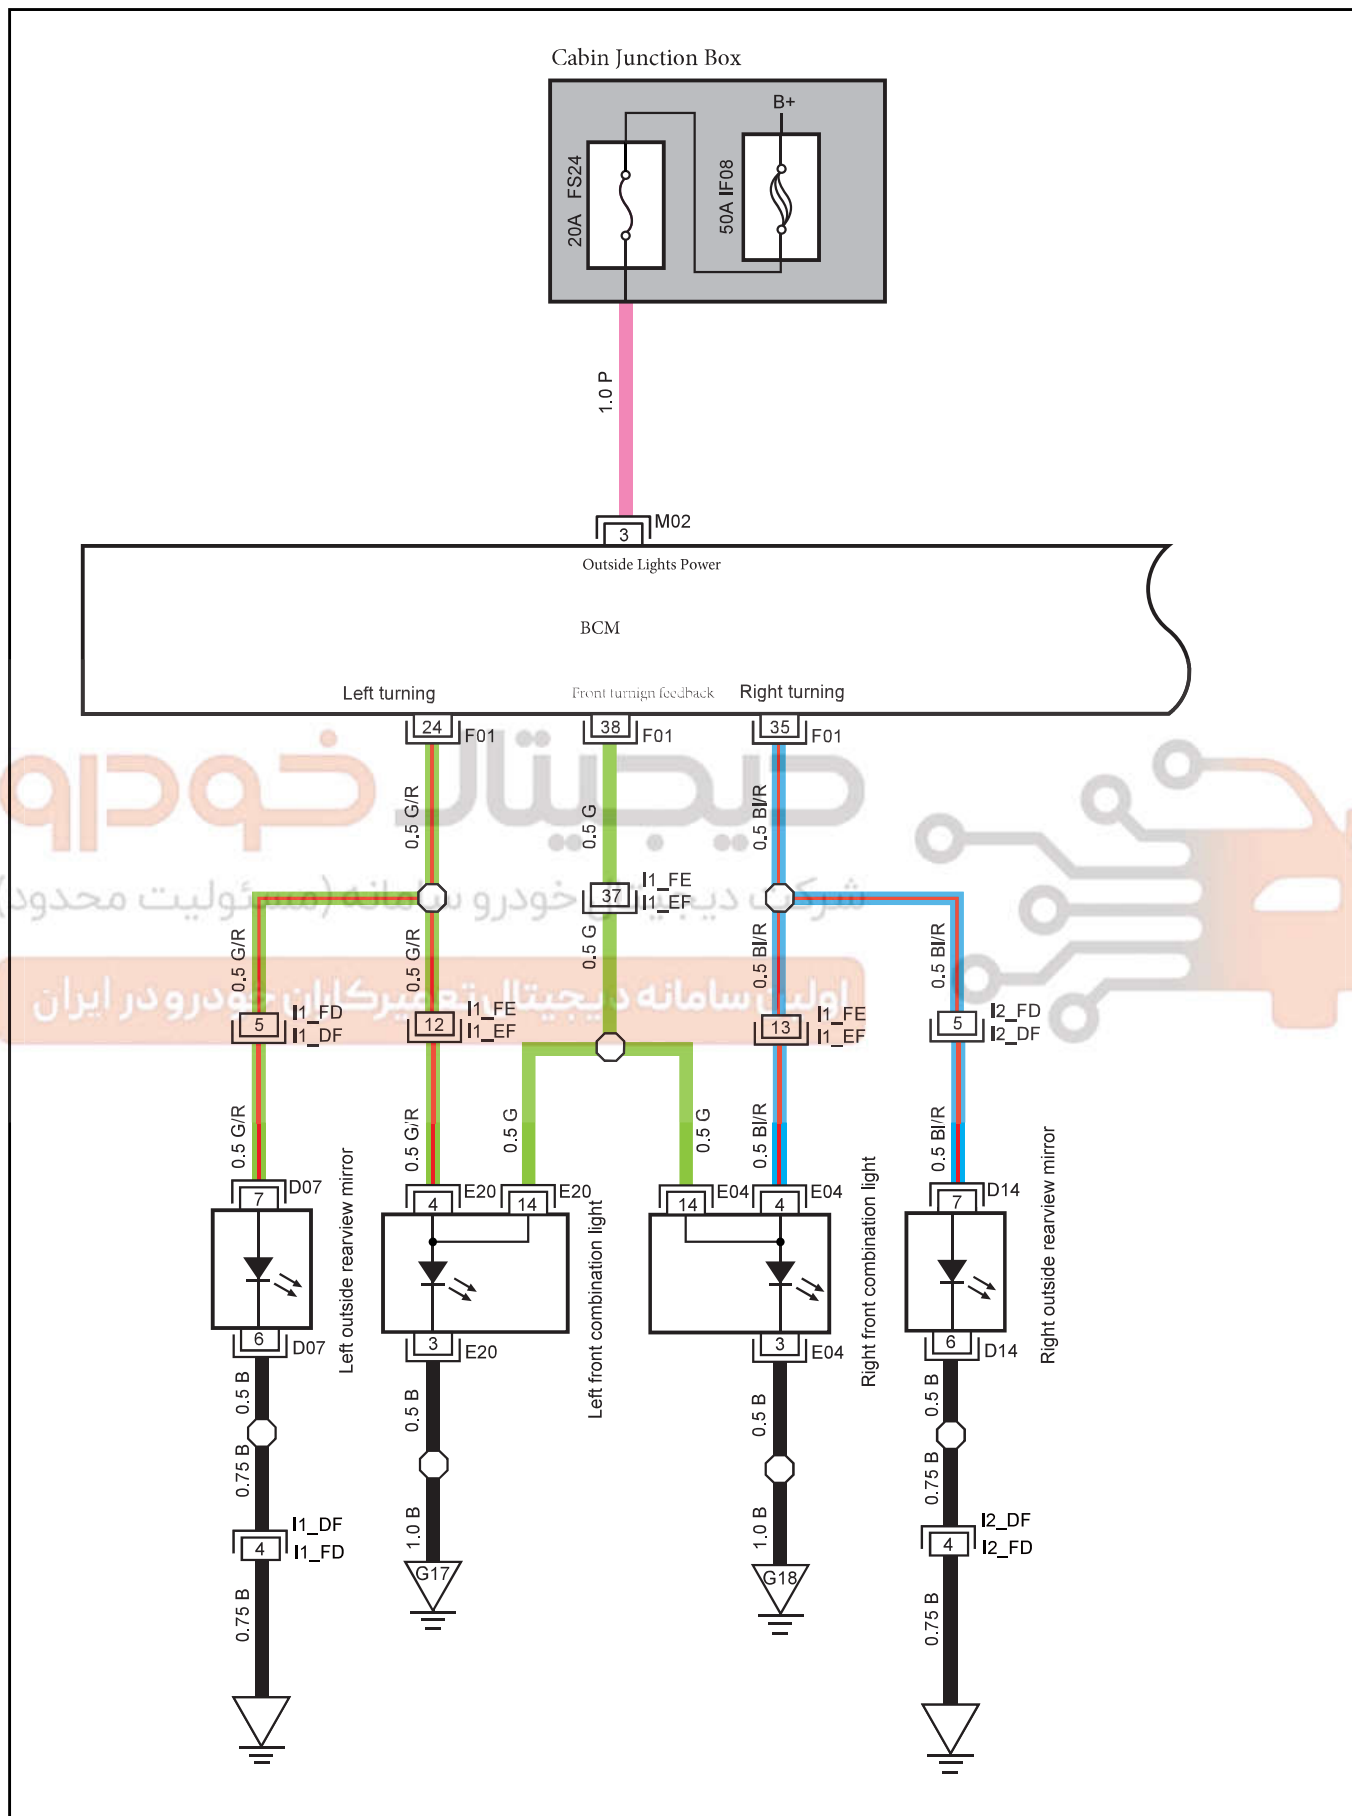

Turning Light 1

Harness Connector	Name	Page
D07	Left Rear View Mirror	29
D14	Right Rear View Mirror	31
E01	1.5T Cooling Fan	16
E04	Right Front Combination Light	16
E20	Left Front Combination Light	16
F01	BCM c2	25
F14	Right Rear Outer Combination Light	25
F19	Left Rear Outer Combination Light	26
F53	c5_Bcm	26
I1_DF	Left Front Door Harness to Body Harness	29
I1_EF	Engine Harness to Body Harness 1	16
I1_FD	Body Harness to Left Front Door Harness	25
I1_FE	Body Harness to Engine Harness 1	25
I2_DF	Right Front Door Harness to Body Harness	31
I2_FD	Body Harness to Right Front Harness	26
M02	BCM C3	21
M03	c4_bcm	21
G01	Body Harness Left Front GND	44
G05	Body Harness Left Rear GND 2	44
G08	Body Harness Right Front GND	44
G09	Body Harness Right Rear GND 2	44
G17	Engine Harness Left GND	42
G18	Engine Harness Right GND 1	42

D07 Left Rear View Mirror

D14 Right Rear View Mirror

F01 BCM C2

E04 Right Front Combination Light

E20 Left Front Combination Light

G01 Left front of the body line

G05 Body Harness Left Rear GND 2

G08 Body Harness Right Front GND

G09 Body Harness Right Rear GND 2

شرکت دیجیتال خودرو سامانه (مسئولیت محدود)

ارلین سامانه دیجیتال تعمیرکاران خودرو

G17 Engine Harness Left GND

G18 Engine Harness Right GND 1

I1_DF Left Front Door Harness to Body Harness

I1_EF Engine Harness to Body Harness 1

I1_FD Body Harness to Left Front Door Harness

I1_FE Body Harness to Engine Harness 1

I2_FD Body Harness to Right Front Harness

I2_DF Right Front Door Harness to Body Harness