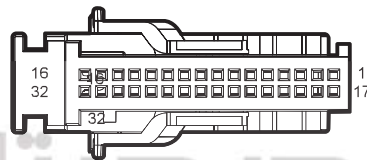

M02 BCM C3

M03 C4_BCM

دیجیتال خودرو
شرکت دیجیتال خودرو سامانه (مسئولیت محدود)
اولین سامانه دیجیتال تعمیرکاران خودرو در ایران