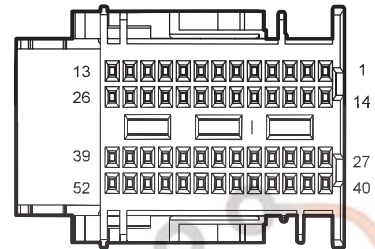

M02 BCM C3

M03 C4_BCM

M05 BCM c1

دیجیتال خودرو
شرکت دیجیتال خودرو سامانه (مسئولیت محدود)
اولین سامانه دیجیتال تعمیرکاران خودرو در ایران