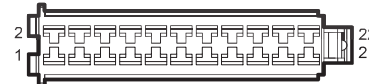

I1_EF Engine Harness to Body Harness 1

I1_FD Body Harness to Left Front Door Harness

I1_FE Body Harness to Engine Harness 1

I2_FD Body Harness to Right Front Harness

I2_DF Right Front Door Harness to Body Harness

M02 BCM C3

M03 C4_BCM

F53 C5_BCM

Turning Light 2

Harness Connector	Name	Page
E01	1.5T Cooling Fan	16
M02	BCM c3	21
M03	c4 bcm	21
M05	BCM c1	20
M06	Combination Switch-Light	20
M22	Central Switch (ESC/Warning Lamp Switch)	21
G53	Main Harness Left Middle GND A	43