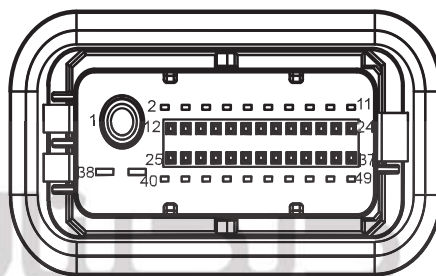

D07 Left Rear View Mirror

D14 Right Rear View Mirror

F01 BCM C2

E04 Right Front Combination Light

E20 Left Front Combination Light

G01 Left front of the body line

G05 Body Harness Left Rear GND 2

G08 Body Harness Right Front GND

G09 Body Harness Right Rear GND 2

شرکت دیجیتال خودرو سامانه (مسئولیت محدود)

ارلین سامانه دیجیتال تعمیرکاران خودرو

G17 Engine Harness Left GND

G18 Engine Harness Right GND 1

I1_DF Left Front Door Harness to Body Harness

I1_EF Engine Harness to Body Harness 1

I1_FD Body Harness to Left Front Door Harness

I1_FE Body Harness to Engine Harness 1

I2_FD Body Harness to Right Front Harness

I2_DF Right Front Door Harness to Body Harness