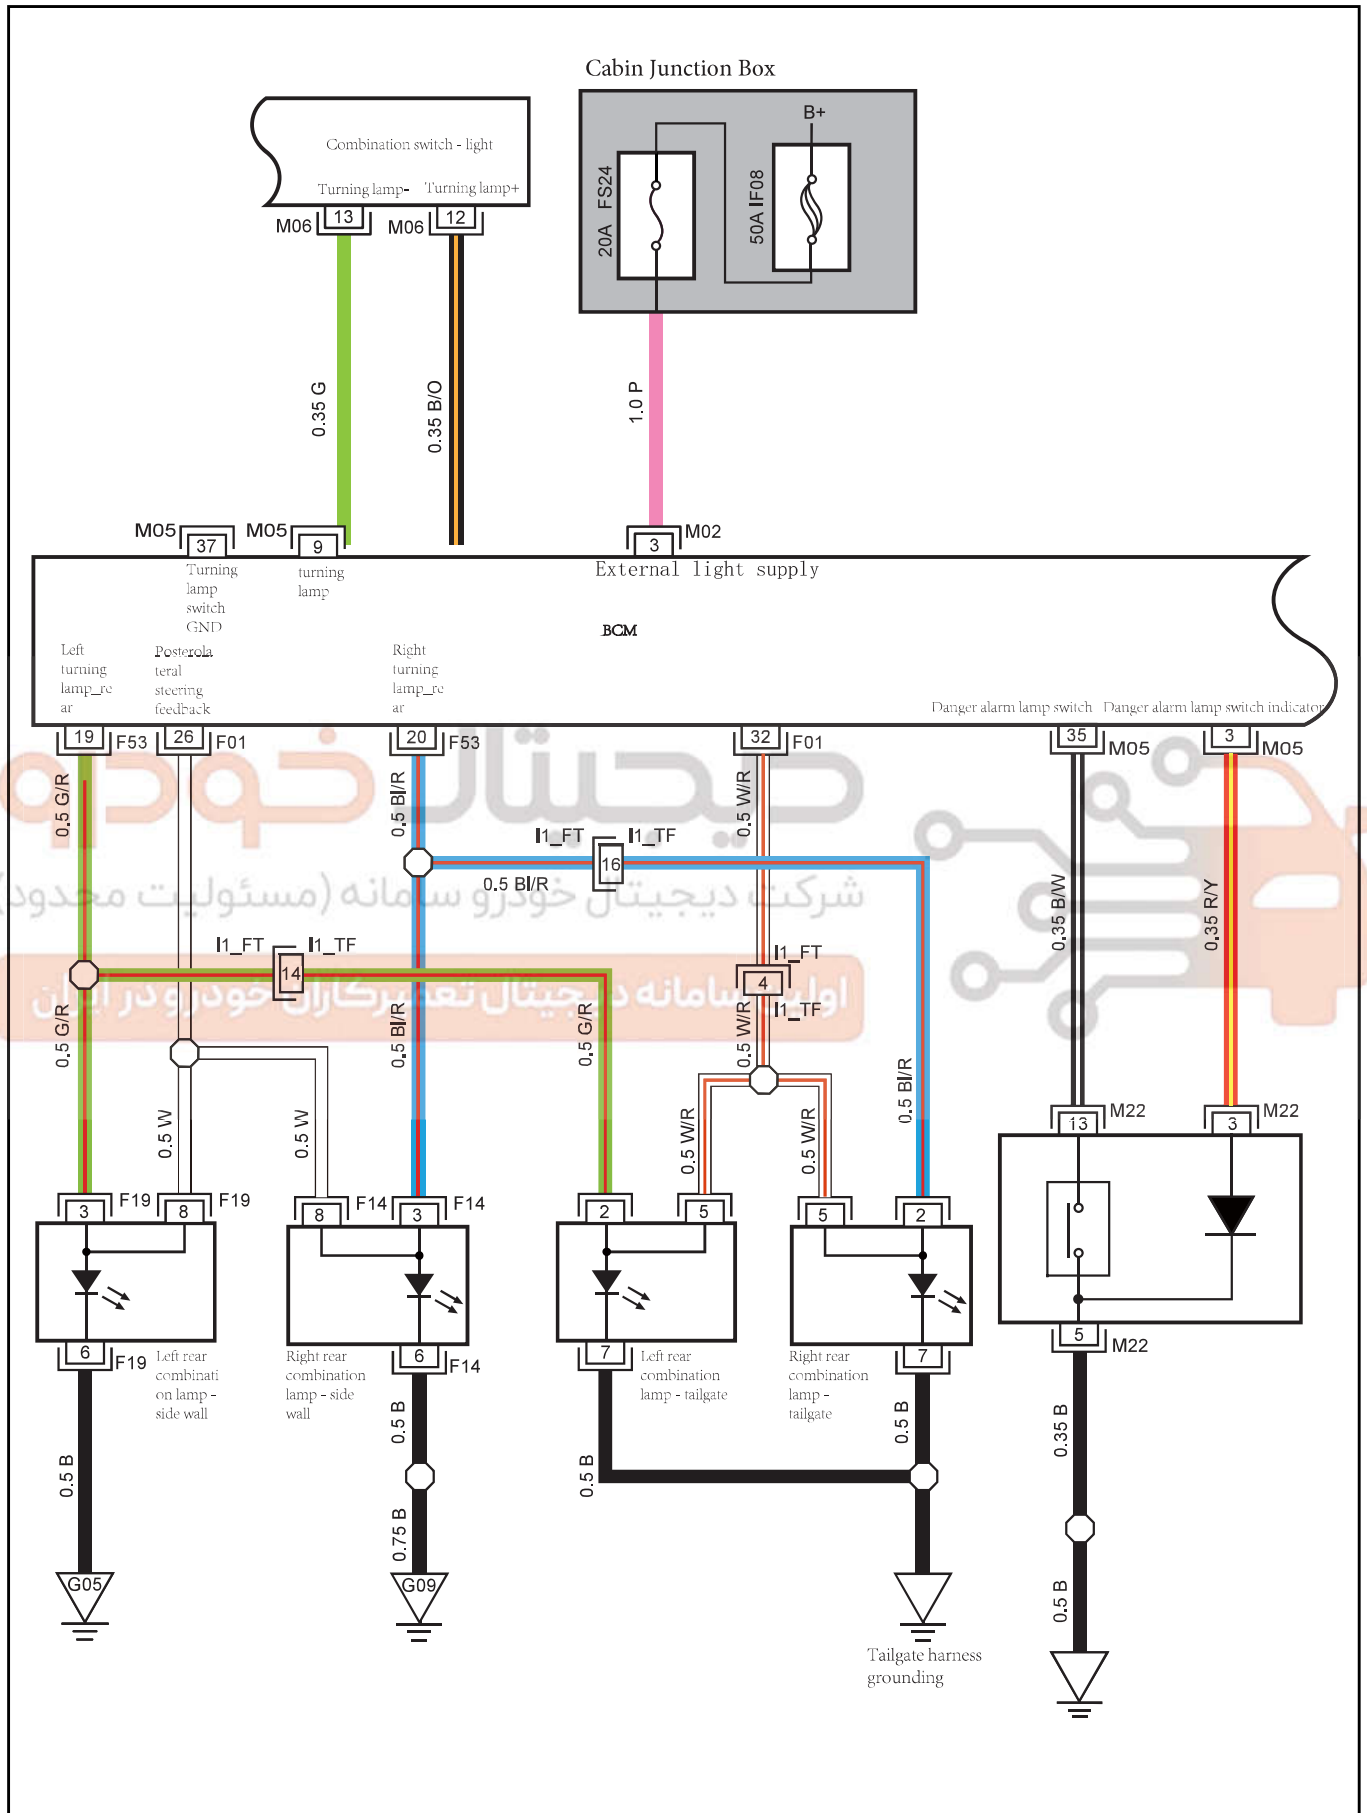

M02 BCM C3

M03 C4_BCM

F53 C5_BCM

Turning Light 2

Harness Connector	Name	Page
E01	1.5T Cooling Fan	16
M02	BCM c3	21
M03	c4 bcm	21
M05	BCM c1	20
M06	Combination Switch-Light	20
M22	Central Switch (ESC/Warning Lamp Switch)	21
G53	Main Harness Left Middle GND A	43