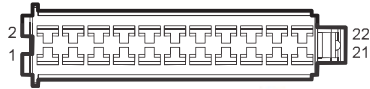

M02 BCM C3

M03 C4_BCM

دیجیتال خودرو
شرکت دیجیتال خودرو سامانه (مسئولیت محدود)
اولین سامانه دیجیتال تعمیرکاران خودرو در ایران