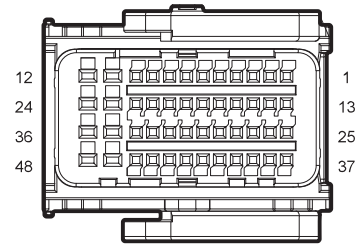

D07 Left Rear View Mirror

D14 Right Rear View Mirror

F01 BCM C2

E04 Right Front Combination Light

E20 Left Front Combination Light

G01 Left front of the body line

G09 Body Harness Right Rear GND 2

شرکت دیجیتال خودرو سامانه (مسئولیت محدود)

ارلین سامانه دیجیتال تعمیرکاران خودرو