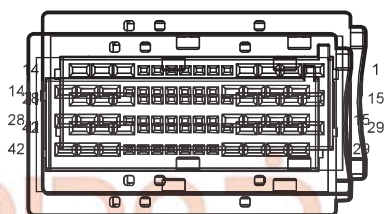

D07 Left Rear View Mirror

D14 Right Rear View Mirror

F01 BCM C2

E04 Right Front Combination Light

E20 Left Front Combination Light

G01 Left front of the body line

G05 Body Harness Left Rear GND 2

G08 Body Harness Right Front GND

G09 Body Harness Right Rear GND 2

شرکت دیجیتال خودرو سامانه (مسئولیت محدود)

ارلین سامانه دیجیتال تعمیرکاران خودرو

G17 Engine Harness Left GND

G18 Engine Harness Right GND 1

I1_DF Left Front Door Harness to Body Harness

I1_EF Engine Harness to Body Harness 1

I1_FD Body Harness to Left Front Door Harness

I1_FE Body Harness to Engine Harness 1

I2_FD Body Harness to Right Front Harness

I2_DF Right Front Door Harness to Body Harness