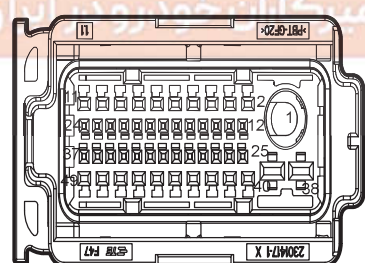

I1_EF Engine Harness to Body Harness 1

I1_FD Body Harness to Left Front Door Harness

I1_FE Body Harness to Engine Harness 1

I2_FD Body Harness to Right Front Harness

I2_DF Right Front Door Harness to Body Harness

M02 BCM C3

M03 C4_BCM

F53 C5_BCM

Turning Light 2

Harness Connector	Name	Page
E01	1.5T Cooling Fan	16
M02	BCM c3	21
M03	c4 bcm	21
M05	BCM c1	20
M06	Combination Switch-Light	20
M22	Central Switch (ESC/Warning Lamp Switch)	21
G53	Main Harness Left Middle GND A	43