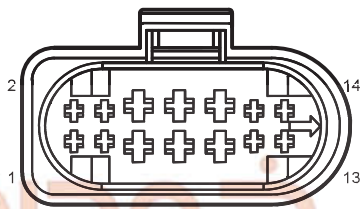

Turning Light 1

Harness Connector	Name	Page
D07	Left Rear View Mirror	29
D14	Right Rear View Mirror	31
E01	1.5T Cooling Fan	16
E04	Right Front Combination Light	16
E20	Left Front Combination Light	16
F01	BCM c2	25
F14	Right Rear Outer Combination Light	25
F19	Left Rear Outer Combination Light	26
F53	c5_Bcm	26
I1_DF	Left Front Door Harness to Body Harness	29
I1_EF	Engine Harness to Body Harness 1	16
I1_FD	Body Harness to Left Front Door Harness	25
I1_FE	Body Harness to Engine Harness 1	25
I2_DF	Right Front Door Harness to Body Harness	31
I2_FD	Body Harness to Right Front Harness	26
M02	BCM C3	21
M03	c4_bcm	21
G01	Body Harness Left Front GND	44
G05	Body Harness Left Rear GND 2	44
G08	Body Harness Right Front GND	44
G09	Body Harness Right Rear GND 2	44
G17	Engine Harness Left GND	42
G18	Engine Harness Right GND 1	42

D07 Left Rear View Mirror

D14 Right Rear View Mirror

F01 BCM C2

E04 Right Front Combination Light

E20 Left Front Combination Light

G01 Left front of the body line

G05 Body Harness Left Rear GND 2

G08 Body Harness Right Front GND

G09 Body Harness Right Rear GND 2

شرکت دیجیتال خودرو سامانه (مسئولیت محدود)

ارلین سامانه دیجیتال تعمیرکاران خودرو

G17 Engine Harness Left GND

G18 Engine Harness Right GND 1

I1_DF Left Front Door Harness to Body Harness