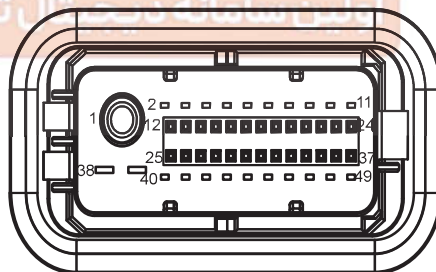

I1_EF Engine Harness to Body Harness 1

I1_FD Body Harness to Left Front Door Harness

I1_FE Body Harness to Engine Harness 1

I2_FD Body Harness to Right Front Harness

I2_DF Right Front Door Harness to Body Harness

M02 BCM C3

M03 C4_BCM

F53 C5_BCM

Turning Light 2

Harness Connector	Name	Page
E01	1.5T Cooling Fan	16
M02	BCM c3	21
M03	c4 bcm	21
M05	BCM c1	20
M06	Combination Switch-Light	20
M22	Central Switch (ESC/Warning Lamp Switch)	21
G53	Main Harness Left Middle GND A	43