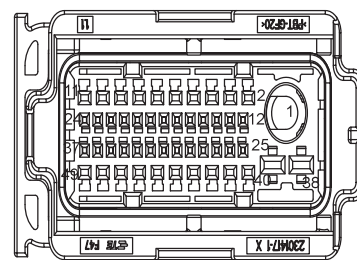

D07 Left Rear View Mirror

D14 Right Rear View Mirror

F01 BCM C2

E04 Right Front Combination Light

E20 Left Front Combination Light

G01 Left front of the body line

G05 Body Harness Left Rear GND 2

G08 Body Harness Right Front GND

G09 Body Harness Right Rear GND 2

شرکت دیجیتال خودرو سامانه (مسئولیت محدود)

ارلین سامانه دیجیتال تعمیرکاران خودرو

G17 Engine Harness Left GND

G18 Engine Harness Right GND 1

I1_DF Left Front Door Harness to Body Harness

I1_EF Engine Harness to Body Harness 1

I1_FD Body Harness to Left Front Door Harness

I1_FE Body Harness to Engine Harness 1

I2_FD Body Harness to Right Front Harness

I2_DF Right Front Door Harness to Body Harness