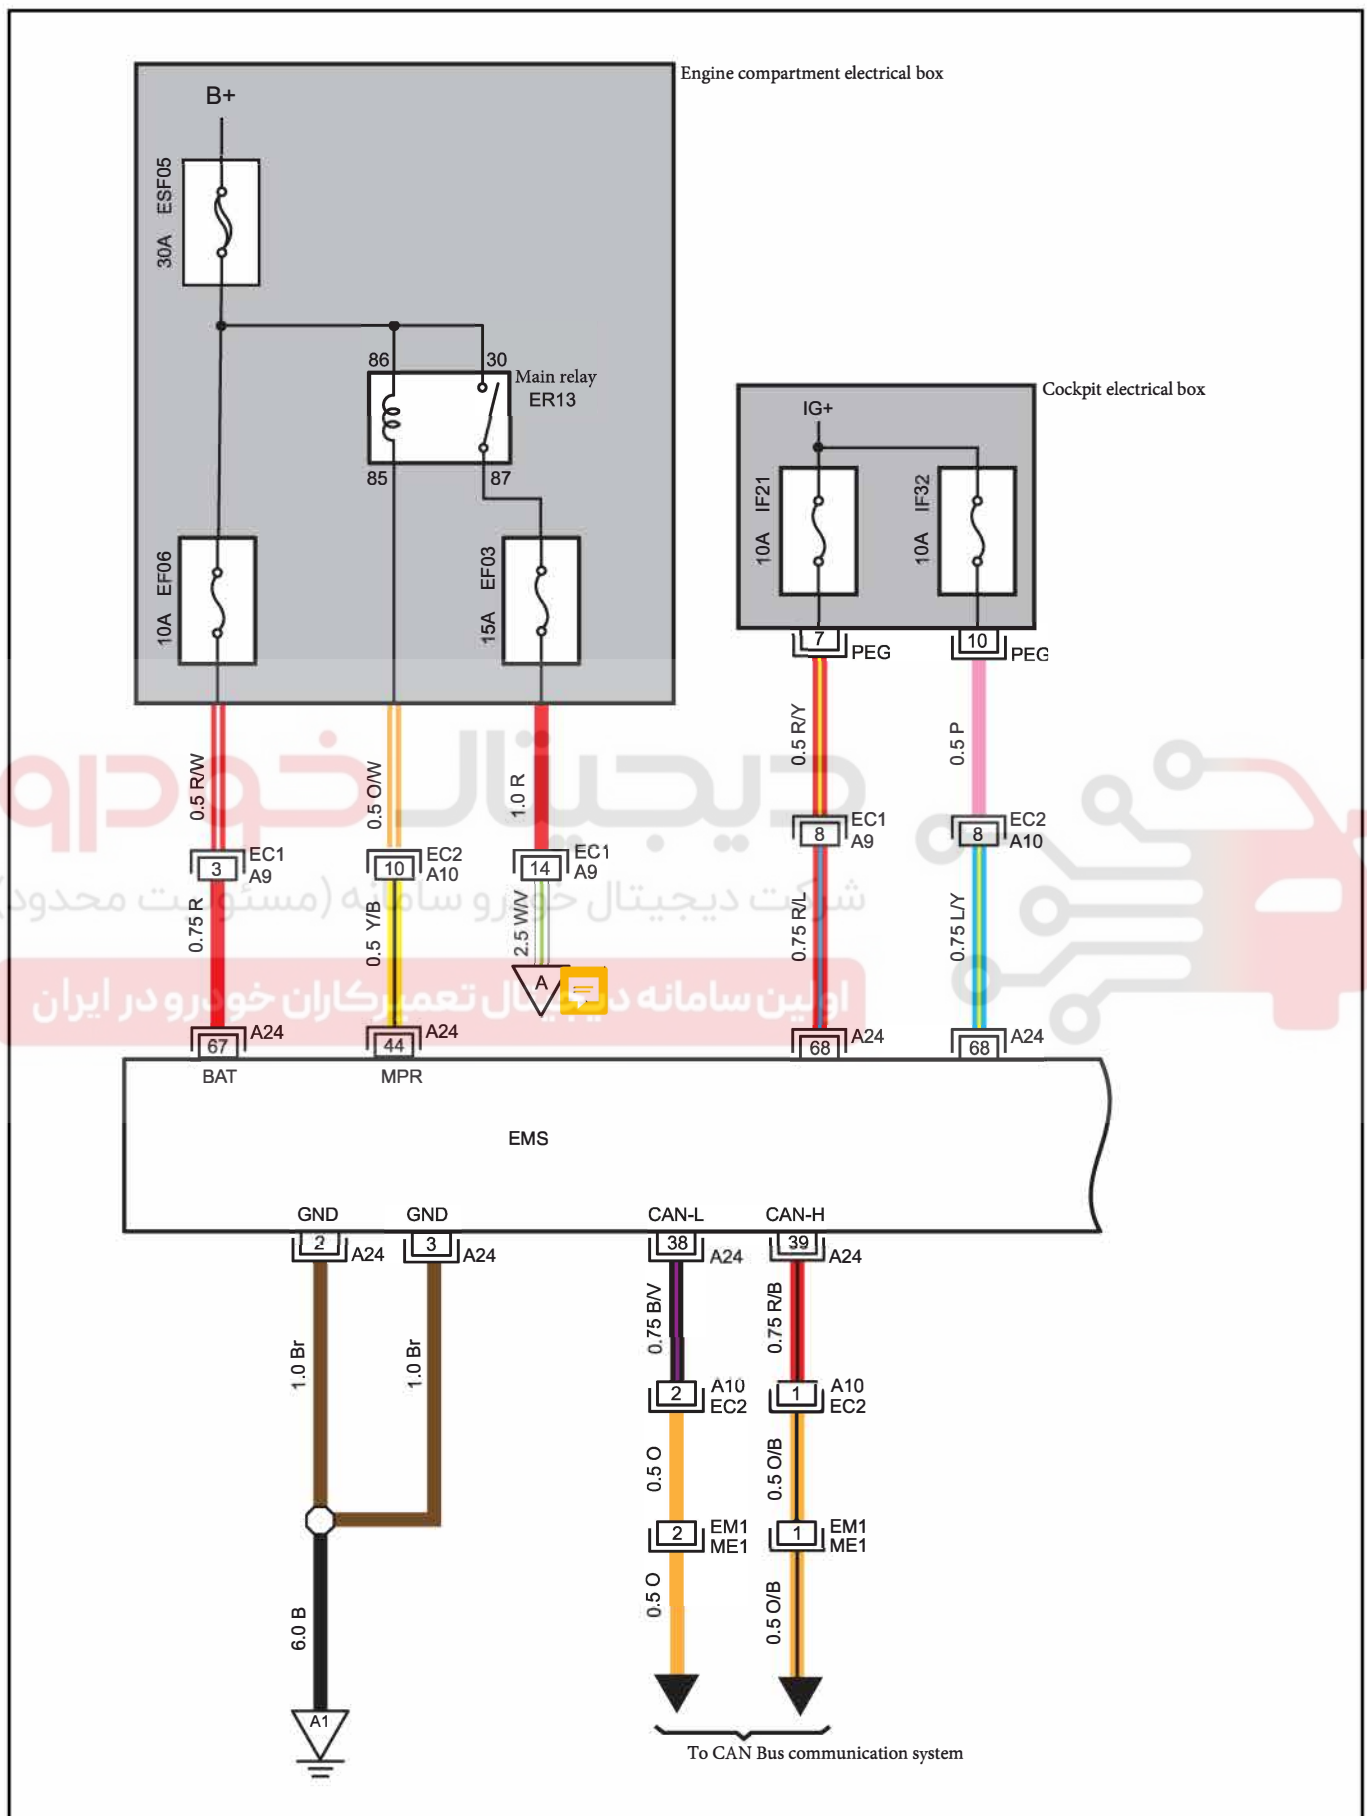

EMS power, ground, data lines (CVT)

Harness connector	Name	Page
A9	Engine harness to control harness 1	22
A10	Engine harness to control harness 2	22
A24	Engine control unit to main harness connector 1	22
A26	Engine control unit to main harness connector 2	22
EC1	Engine control harness to main harness connector 1	16
EC2	Engine control harness to main harness connector 2	16
EM1	Engine to Main harness connector 1	17
ME1	Main harness to engine Harness connector 1	25
A1	Ground	
A22	Ground	
A23	Ground	

Harness connector	Name	Page
A24-38	To CAN Bus communication system	97
A24-39		97
A24-81	To CAN Bus communication system	96
A24-62		96

دیجیتال خودرو

شرکت دیجیتال خودرو سامانه (مسئولیت محدود)

اولین سامانه دیجیتال تعمیرکاران خودرو در ایران