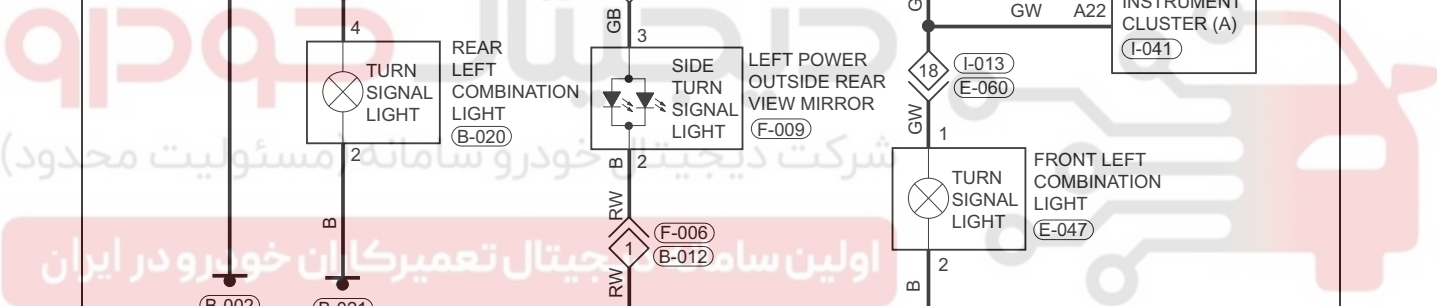

Turn Signal Light (Page 1 of 2)

ET11350030

Turn Signal Light (Page 2 of 2)