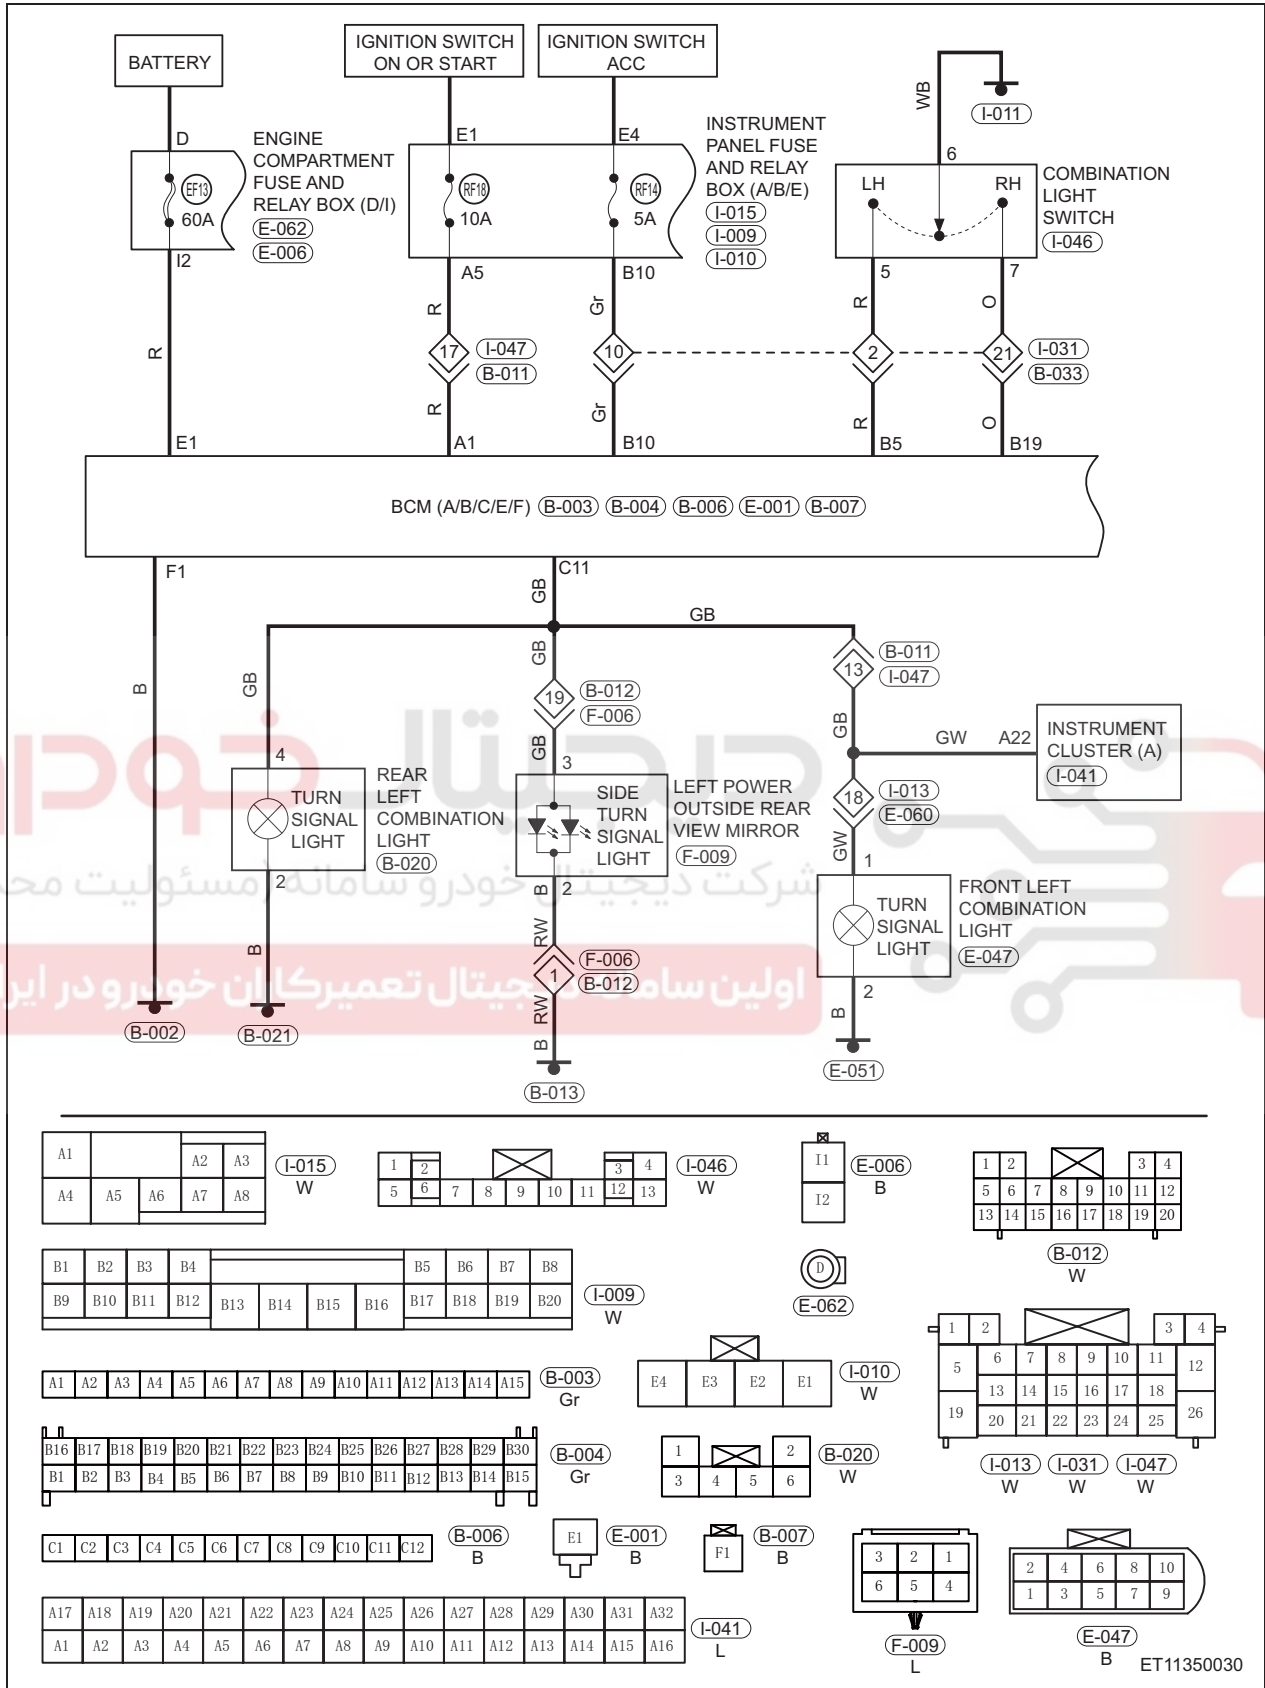

Turn Signal Light (Page 1 of 2)

ET11350030

Turn Signal Light (Page 2 of 2)