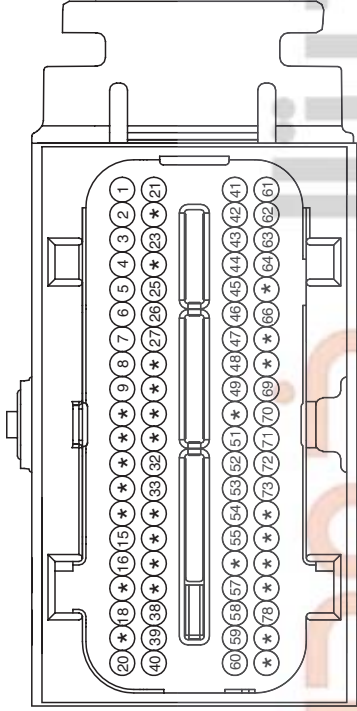

CHARGING SYSTEM

E52BD2CF

CHARGING SYSTEM (1)

SD373-1

EGHS07378A

CHARGING SYSTEM

CHARGING SYSTEM (2)

SD373-2

C144-A

PKD_ECU_80F_GR_3

M05-B

M10-A

KET_0407_26F_W

M65-A

AMP_040M2_20F_B

BLANK