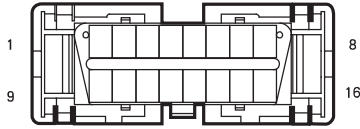

M02 OBD

P07 Kick Sensor

I1_MR

Main W.H. Connector 1
Connecting Roof W.H.

I1_RM

Roof W.H. Connector 1
Connecting Main W.H.

I1_MB

Main W.H. Connector 1
Connecting Body W.H.

Body W.H. Connector 1
Connecting Main W.H.

Reversing Radar W.H. Connector 1
Connecting Body W.H.

Body W.H. Connector 1 Connecting
Reversing Radar W.H.

R12 Sunroof Motor

F36 Sunroof Motor