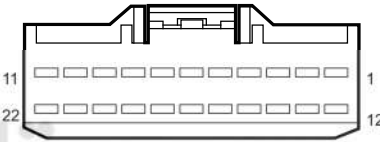

LIN

Connector	Name	Page
F01	BCM C2	25
F35	Shade Motor	27
F36	Sunroof Motor (Top-line)	27
F52	Power Tailgate Controller	25
M02	OBD	20
P07	Kick Sensor	36
R12	Sunroof Motor	23
I1_BM	Body W.H. Connector 1 Connecting Main W.H.	25
I1_BRPA	Body W.H. Connector 1 Connecting Reversing Radar W.H.	25
I1_MB	Main W.H. Connector 1 Connecting Body W.H.	21
I1_MR	Main W.H. Connector 1 Connecting Roof W.H.	20
I1_RM	Roof W.H. Connector 1 Connecting Main W.H.	23
I1_RPAB	Reversing Radar W.H.Connector 1 Connecting Body W.H.	36

I1_RM

Roof W.H. Connector 1
Connecting Main W.H.

I1_MB

Main W.H. Connector 1
Connecting Body W.H.

I1_BM

Body W.H. Connector 1
Connecting Main W.H.

I1_RPAB

Reversing Radar W.H. Connector 1
Connecting Body W.H.