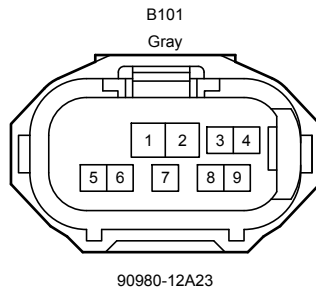

Starting (2AR-FE w/o Entry & Start System) (From Oct. 2015 Production)