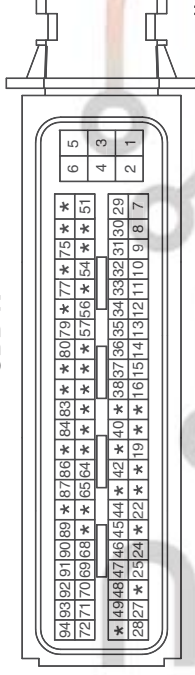

STOP LAMPS E77DCDFE

STOP LAMPS (1)

SD927-1

W/O EUROPE

EFDSD8927A

STOP LAMPS

STOP LAMPS (2)

SD927-2

STOP LAMPS

STOP LAMPS (3)

SD927-3

CGGA-K

AMP_ECU_94F_B

CBG-A

AMP_ECU_60F_B

CUD-K

AMP_ECU_94F_B

CDD-K

AMP_ECU_94F_B

E05

AMP_EJWP_12F_B

E18

KET_250DL_04F_W

E46