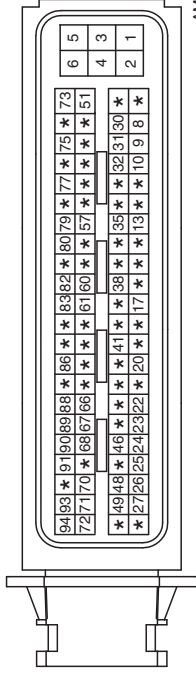

STOP LAMPS E77DCDFE

STOP LAMPS (1)

SD927-1

W/O EUROPE

EFDSD8927A

STOP LAMPS

STOP LAMPS (2)

SD927-2

STOP LAMPS

STOP LAMPS (3)

SD927-3

CGGA-K

AMP_ECU_94F_B

CBG-A

AMP_ECU_60F_B

CUD-K

AMP_ECU_94F_B

CDD-K

AMP_ECU_94F_B

E05

AMP_EJWP_12F_B

E18

KET_250DL_04F_W

E46