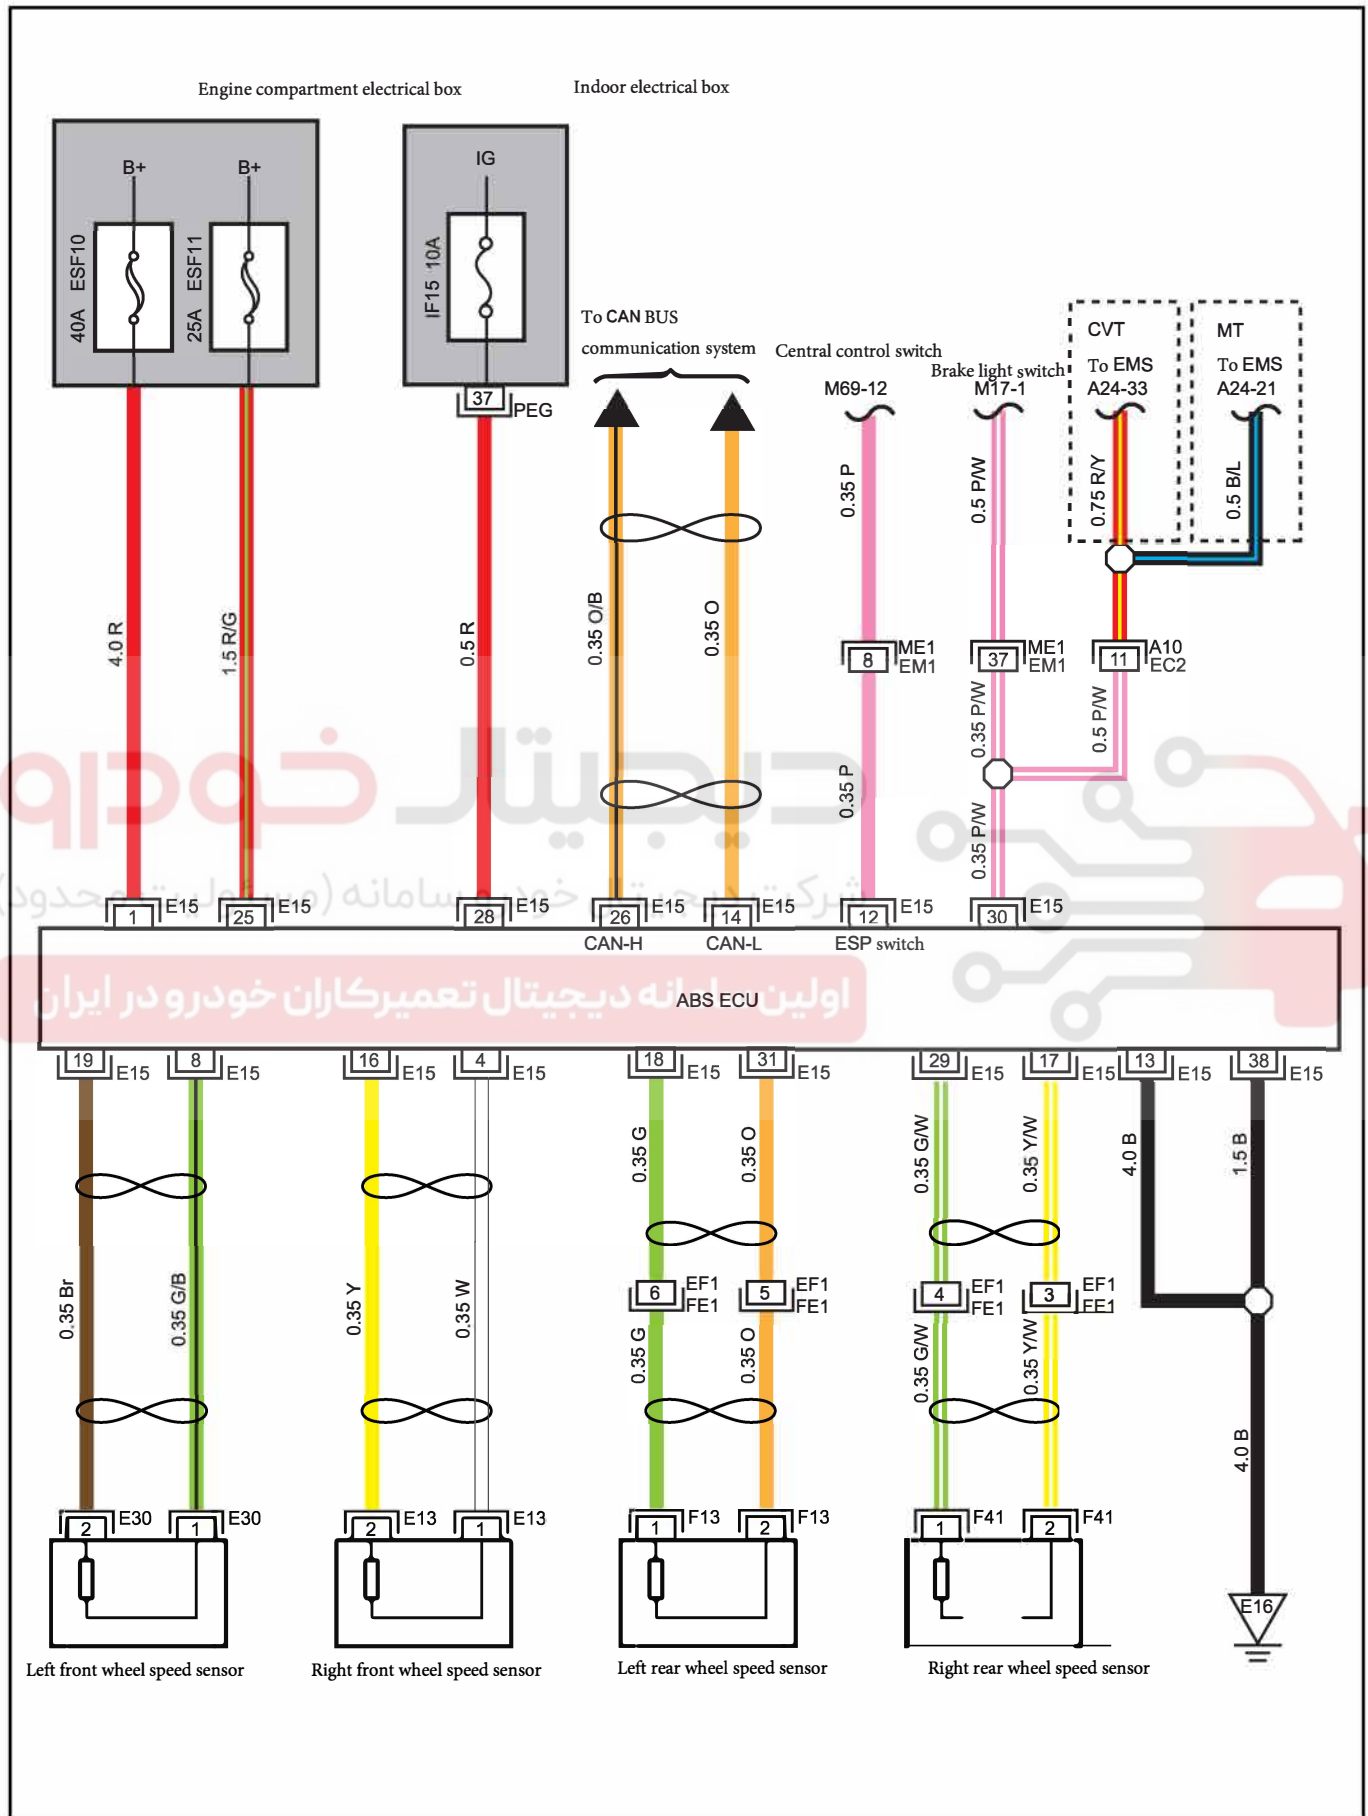

ABS power, control, data lines

Harness connector	Name	Page
E13	Right front wheel speed sensor harness connector	26
E15	ABS ECU harness connector	26
E30	Left front wheel speed sensor harness connector	
EM1	Engine harness to main harness connector 1	
ME1	Main harness to engine harness connector 1	
EF1	Engine harness to body harness connector 1	26
FE1	Body harness to engine harness connector 1	16
F13	Left rear wheel speed sensor harness connector	16
F41	Right rear wheel speed sensor harness connector	16
E16	Ground	61

Harness connector	Name	Page
E15-14	To brake light switch M17-1	155
E15-30	To instrument M30-24	123
E15-26	To CAN BUS communication	123
E15-33		123

دیجیتال خودرو

شرکت دیجیتال خودرو سامانه (مسئولیت محدود)