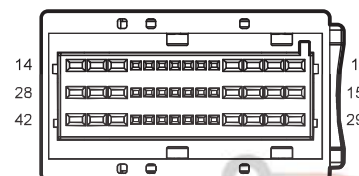

I1_ME Main Harness to Engine Harness 1