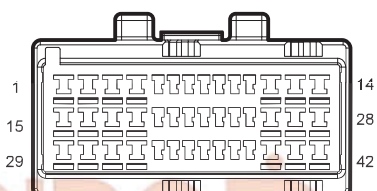

I1_EM Engine Harness to Main Harness 1