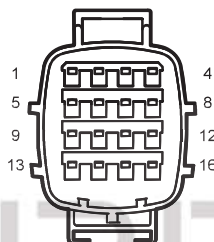

اولین سامانه دیجیتال تعمیرکاران خودرو در ایران

PEPS 2

Harness Connector	Name	Page
E29	Clutch Pedal Switch	25
F35	PEPS Low Frequency Antenna 1	26
F46	PEPS Spare Antenna	25
I1_EM	Engine Harness to Main Harness 1	16
I1_FP	Body Harness to Reverse Radar Harness	25
I1_ME	Main Harness to Engine Harness 1	20
I1_PF	Reverse Radar Harness to Body Harness	36
I2_FM	Body Harness to Main Harness II	26
I2_MF	Main Harness to Body Harness II	21
M03	BCM C4	21
M05	BCM C1	20
M19	PEPS Low Frequency Antenna 2	21
M20	PEPS Start Button	21
P08	PEPS Low Frequency Antenna 3	36
G16	Front Wiper GND	42

I1_FP Body Harness to Reverse Radar Harness

I1_ME Main Harness to Engine Harness 1

I1_PF Reverse Radar Harness to Body

I2_FM Body Harness to Main

I2_MF Main Harness to Body

M03 C4_BCM

M05 BCM C1

M19 PEPS Low Frequency Antenna 1