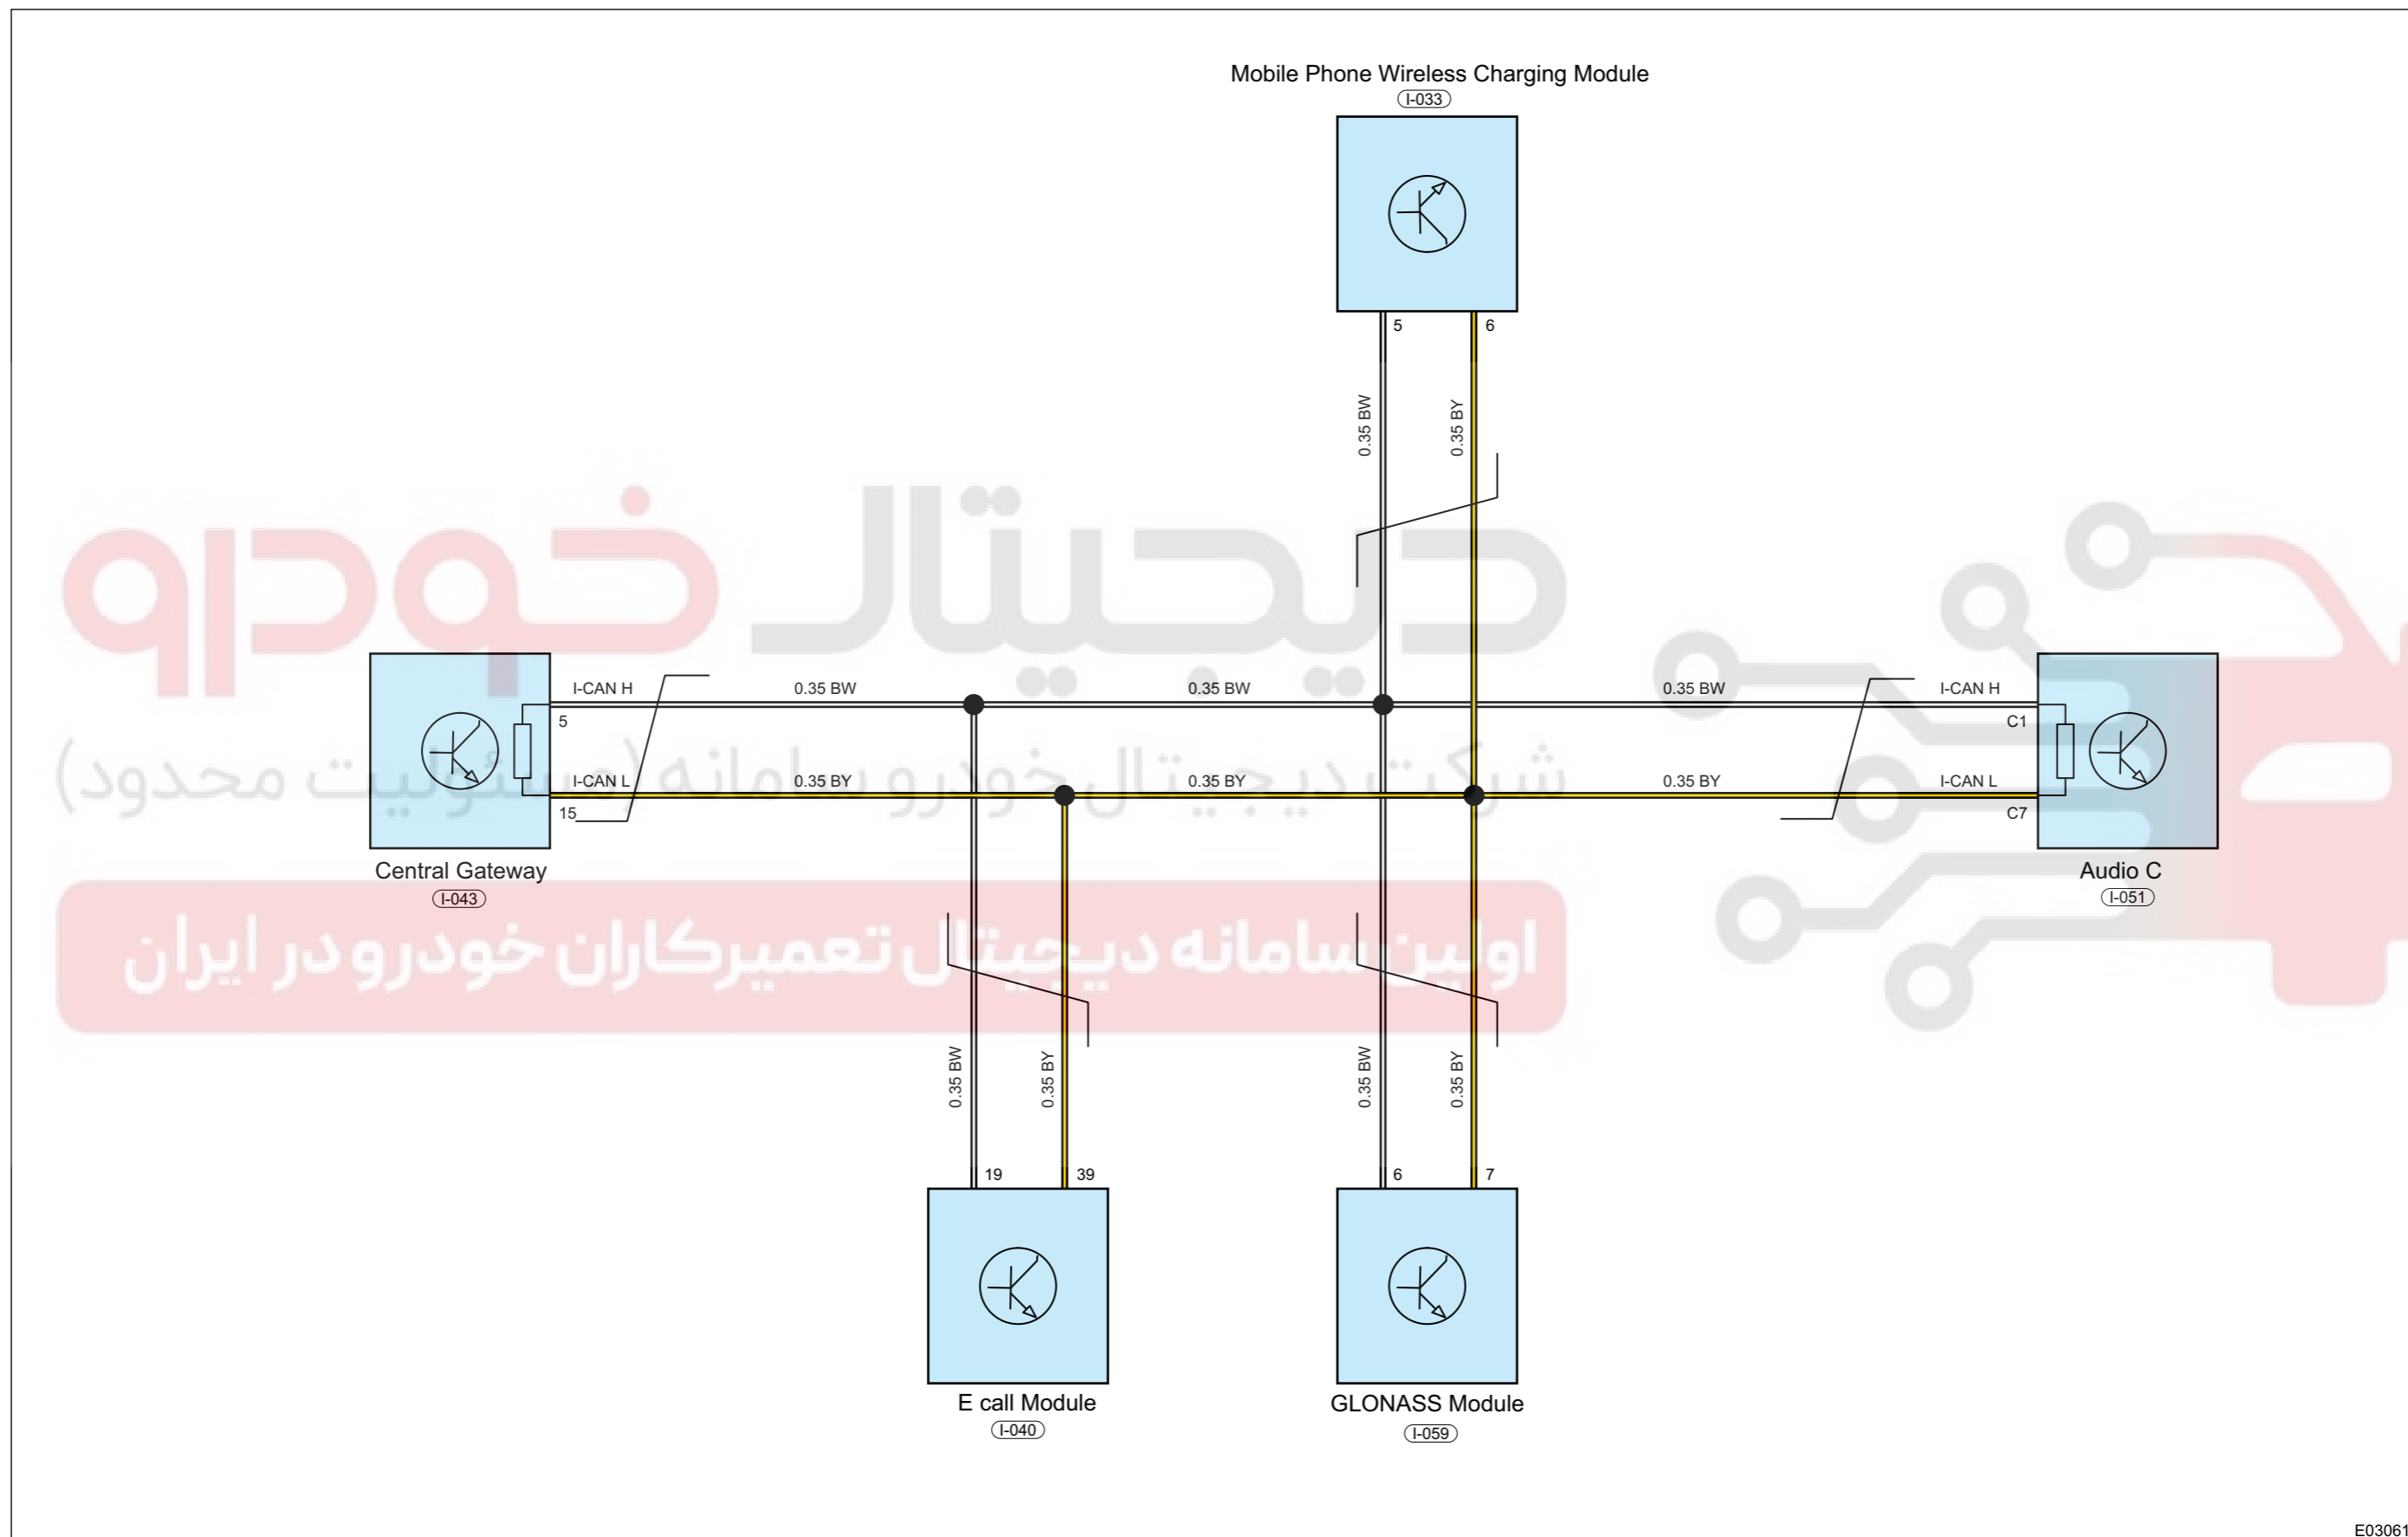

Vehicle Schematic Diagram

Network Topological Diagram

1. CGW Central Gateway

2. Body CAN System

E030580

3. Power CAN System

E030590

4. Chassis CAN System

E030600

Vehicle Schematic Diagram

5. Entertainment CAN System

E030610

6. Support CAN System

E030620

Vehicle Schematic Diagram

7. Intelligent Drive Assist CAN System

E030630

8. Diagnosis CAN System