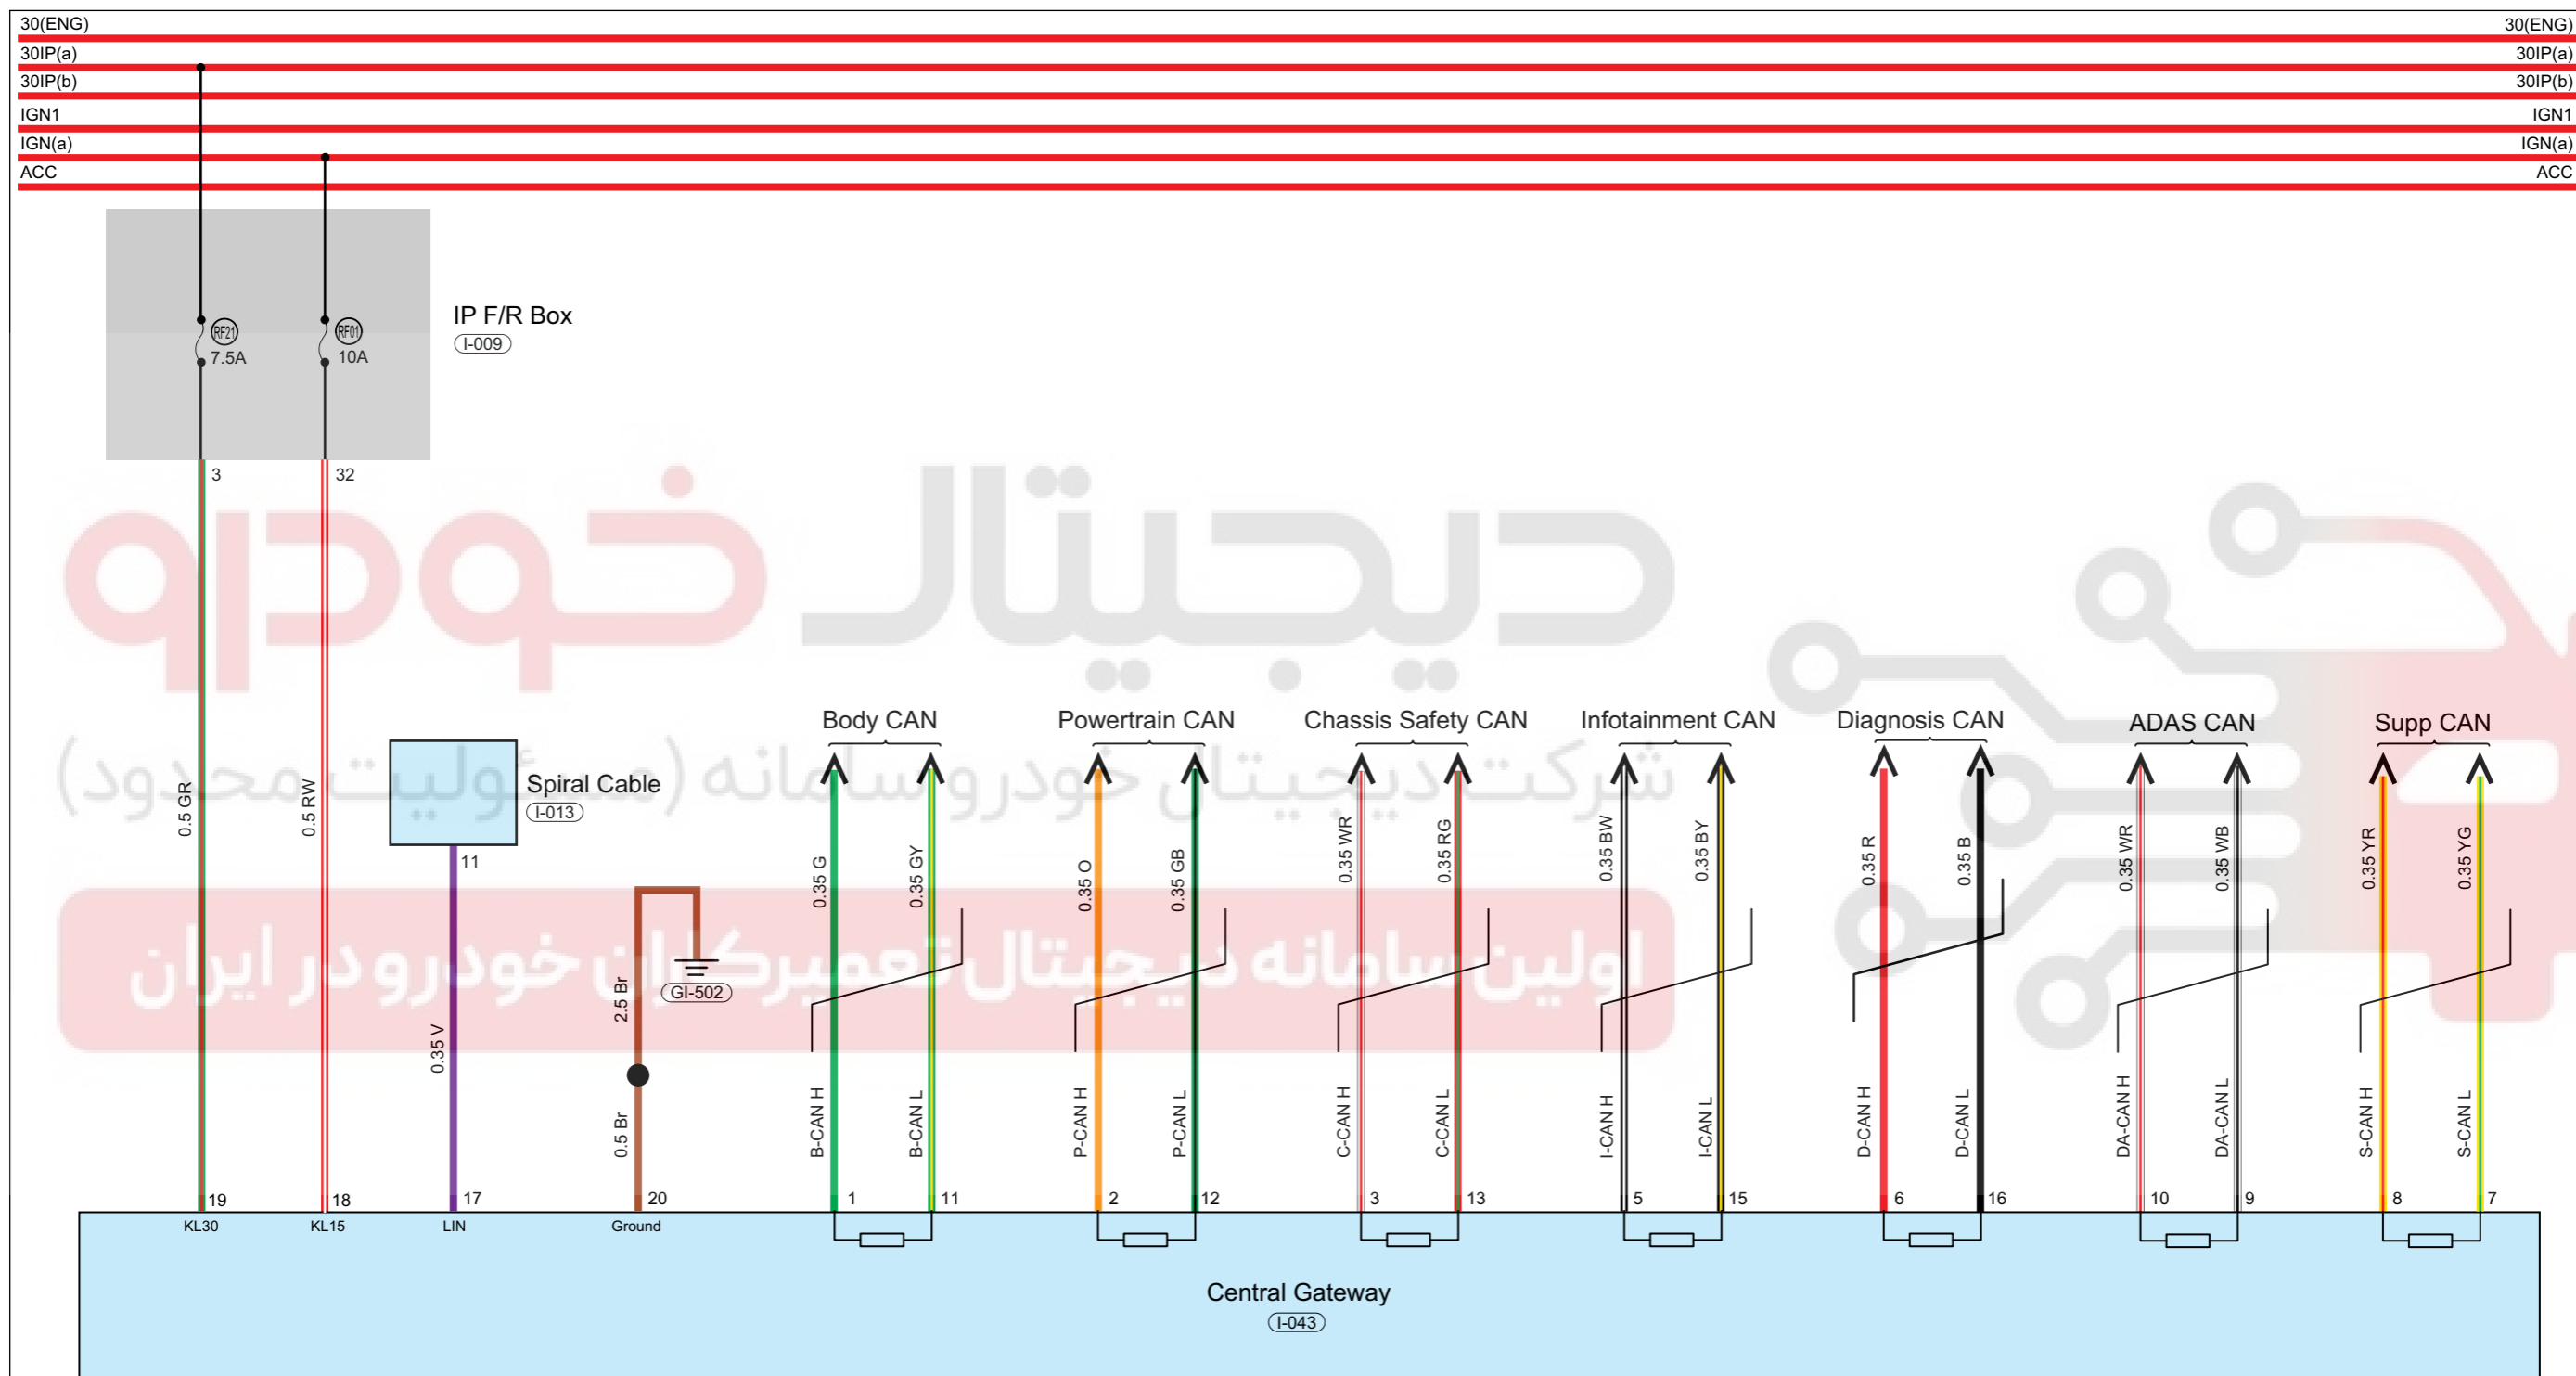

Vehicle Schematic Diagram

Network Topological Diagram

1. CGW Central Gateway

2. Body CAN System

E030580

3. Power CAN System

E030590

4. Chassis CAN System

E030600

Vehicle Schematic Diagram

5. Entertainment CAN System

E030610

6. Support CAN System

E030620

Vehicle Schematic Diagram

7. Intelligent Drive Assist CAN System

E030630

8. Diagnosis CAN System