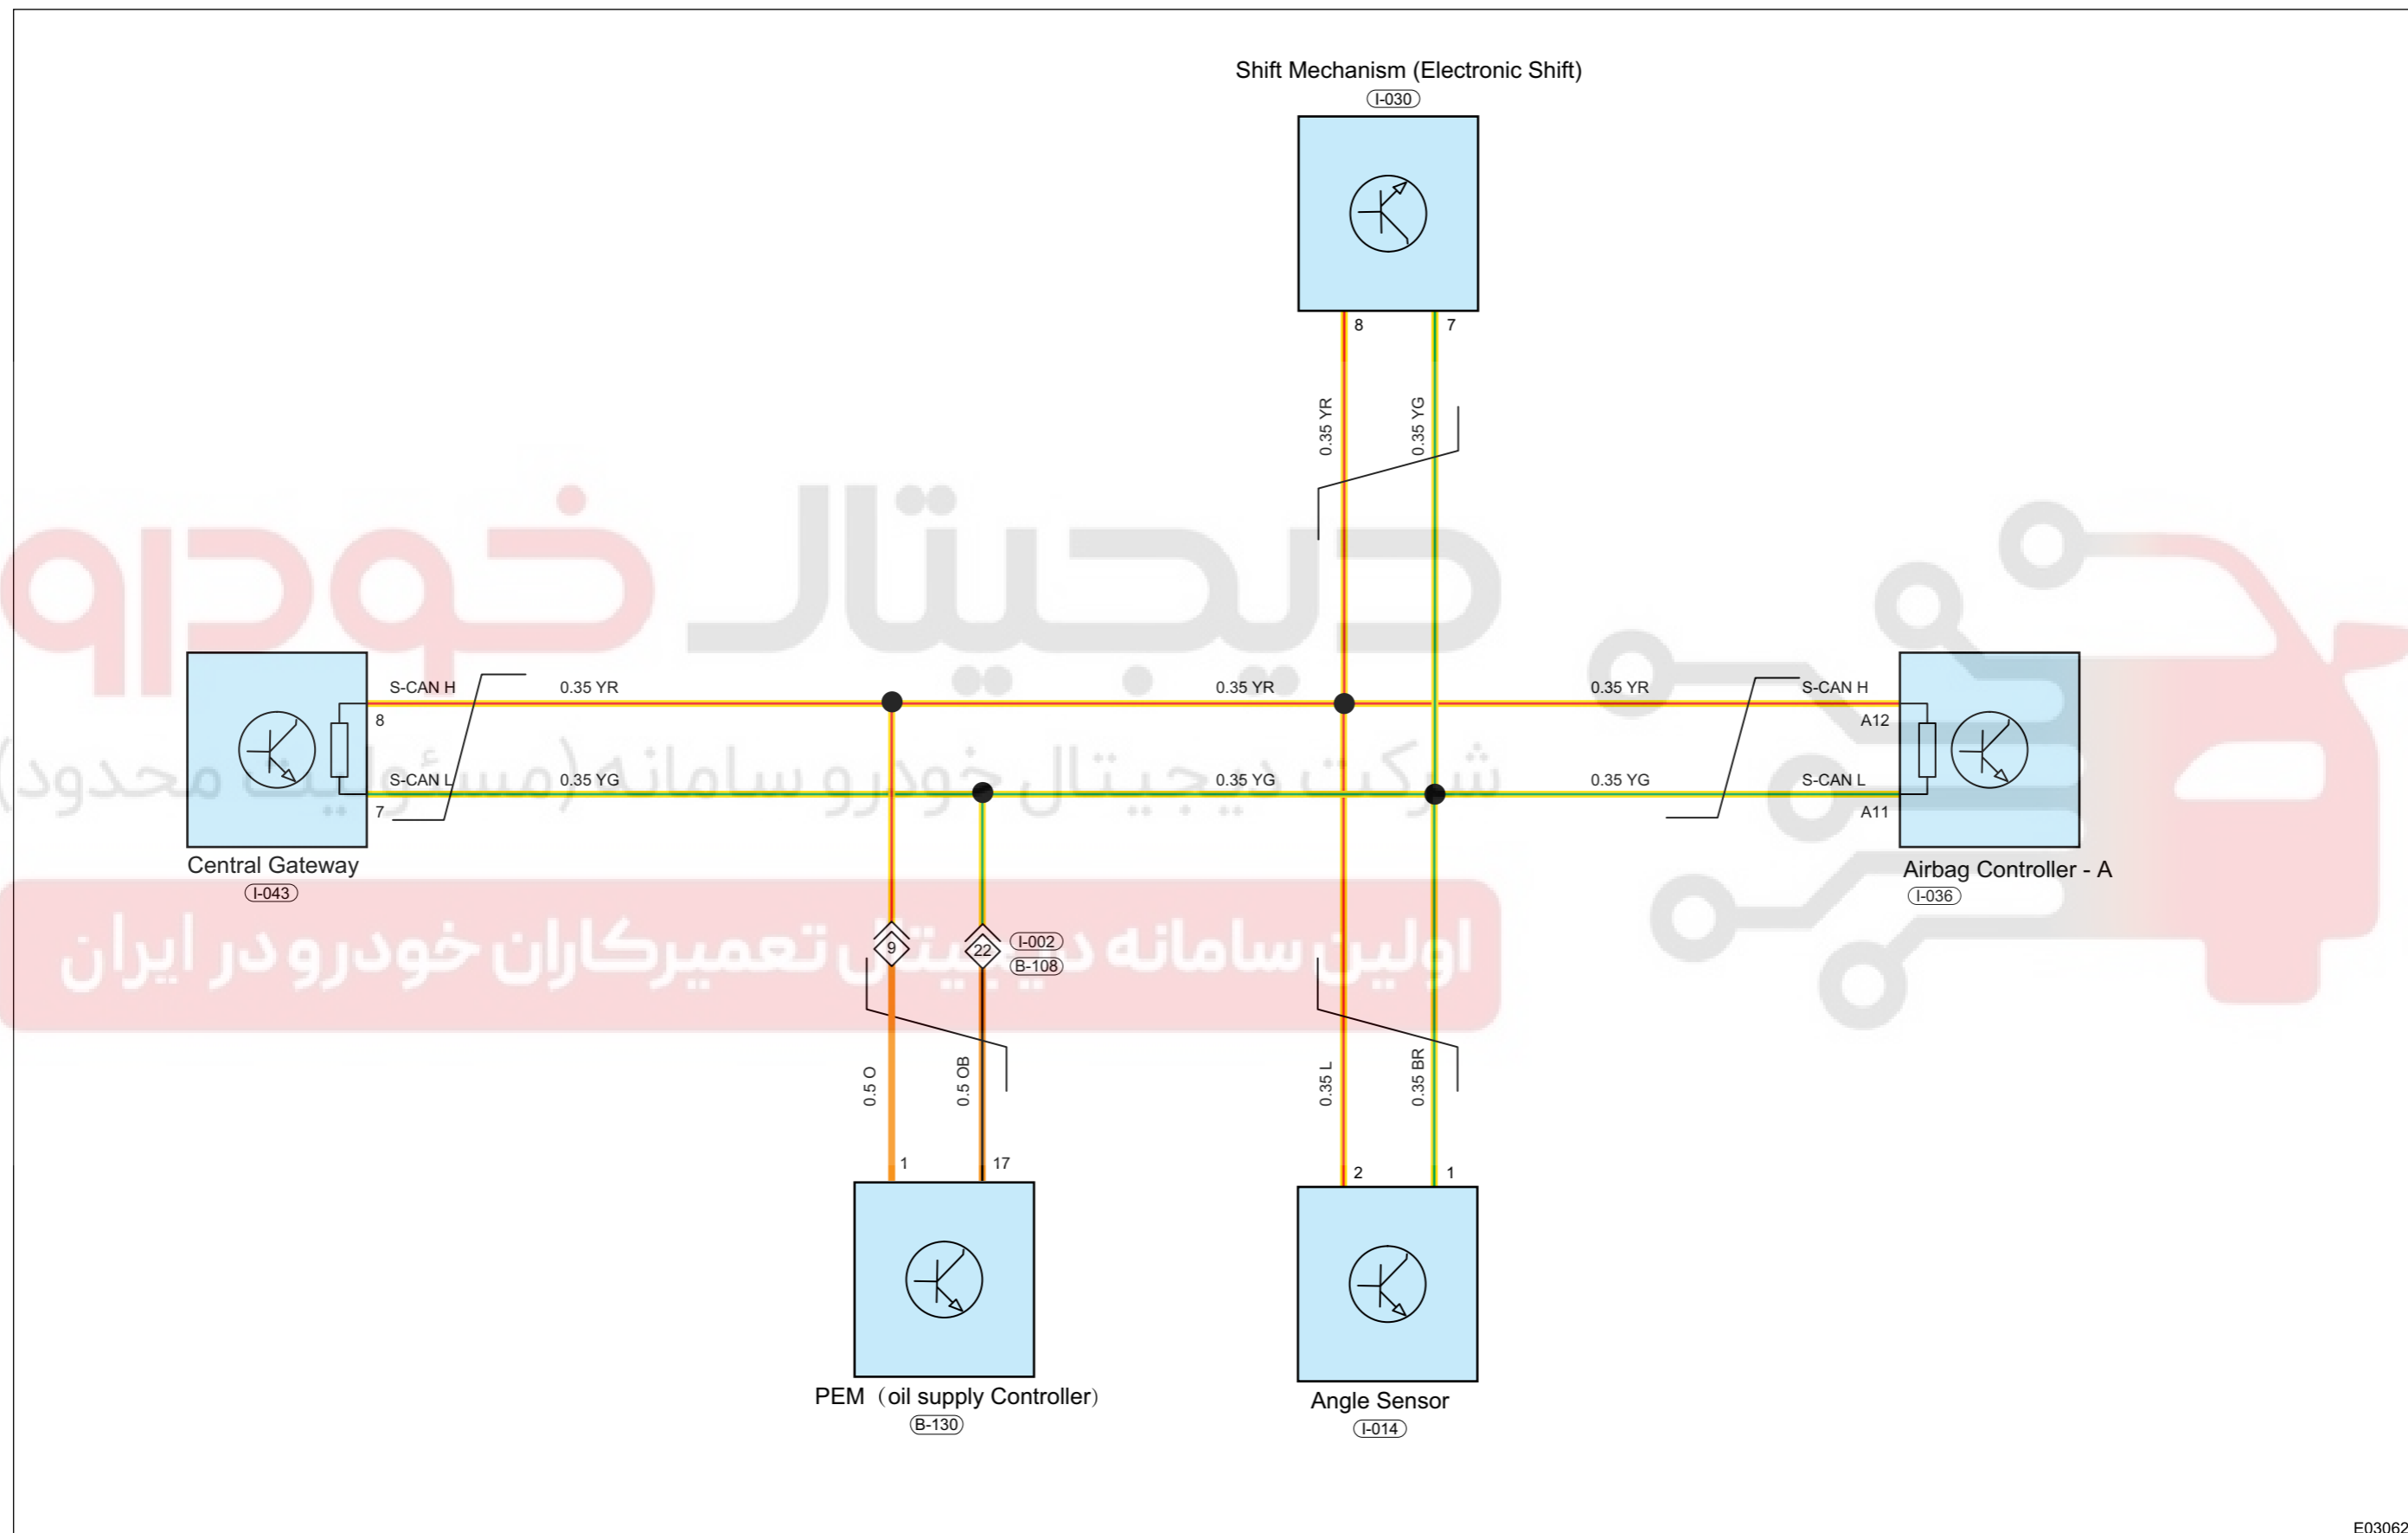

Vehicle Schematic Diagram

Network Topological Diagram

1. CGW Central Gateway

2. Body CAN System

E030580

3. Power CAN System

E030590

4. Chassis CAN System

E030600

Vehicle Schematic Diagram

5. Entertainment CAN System

E030610

6. Support CAN System

E030620

Vehicle Schematic Diagram

7. Intelligent Drive Assist CAN System

E030630

8. Diagnosis CAN System