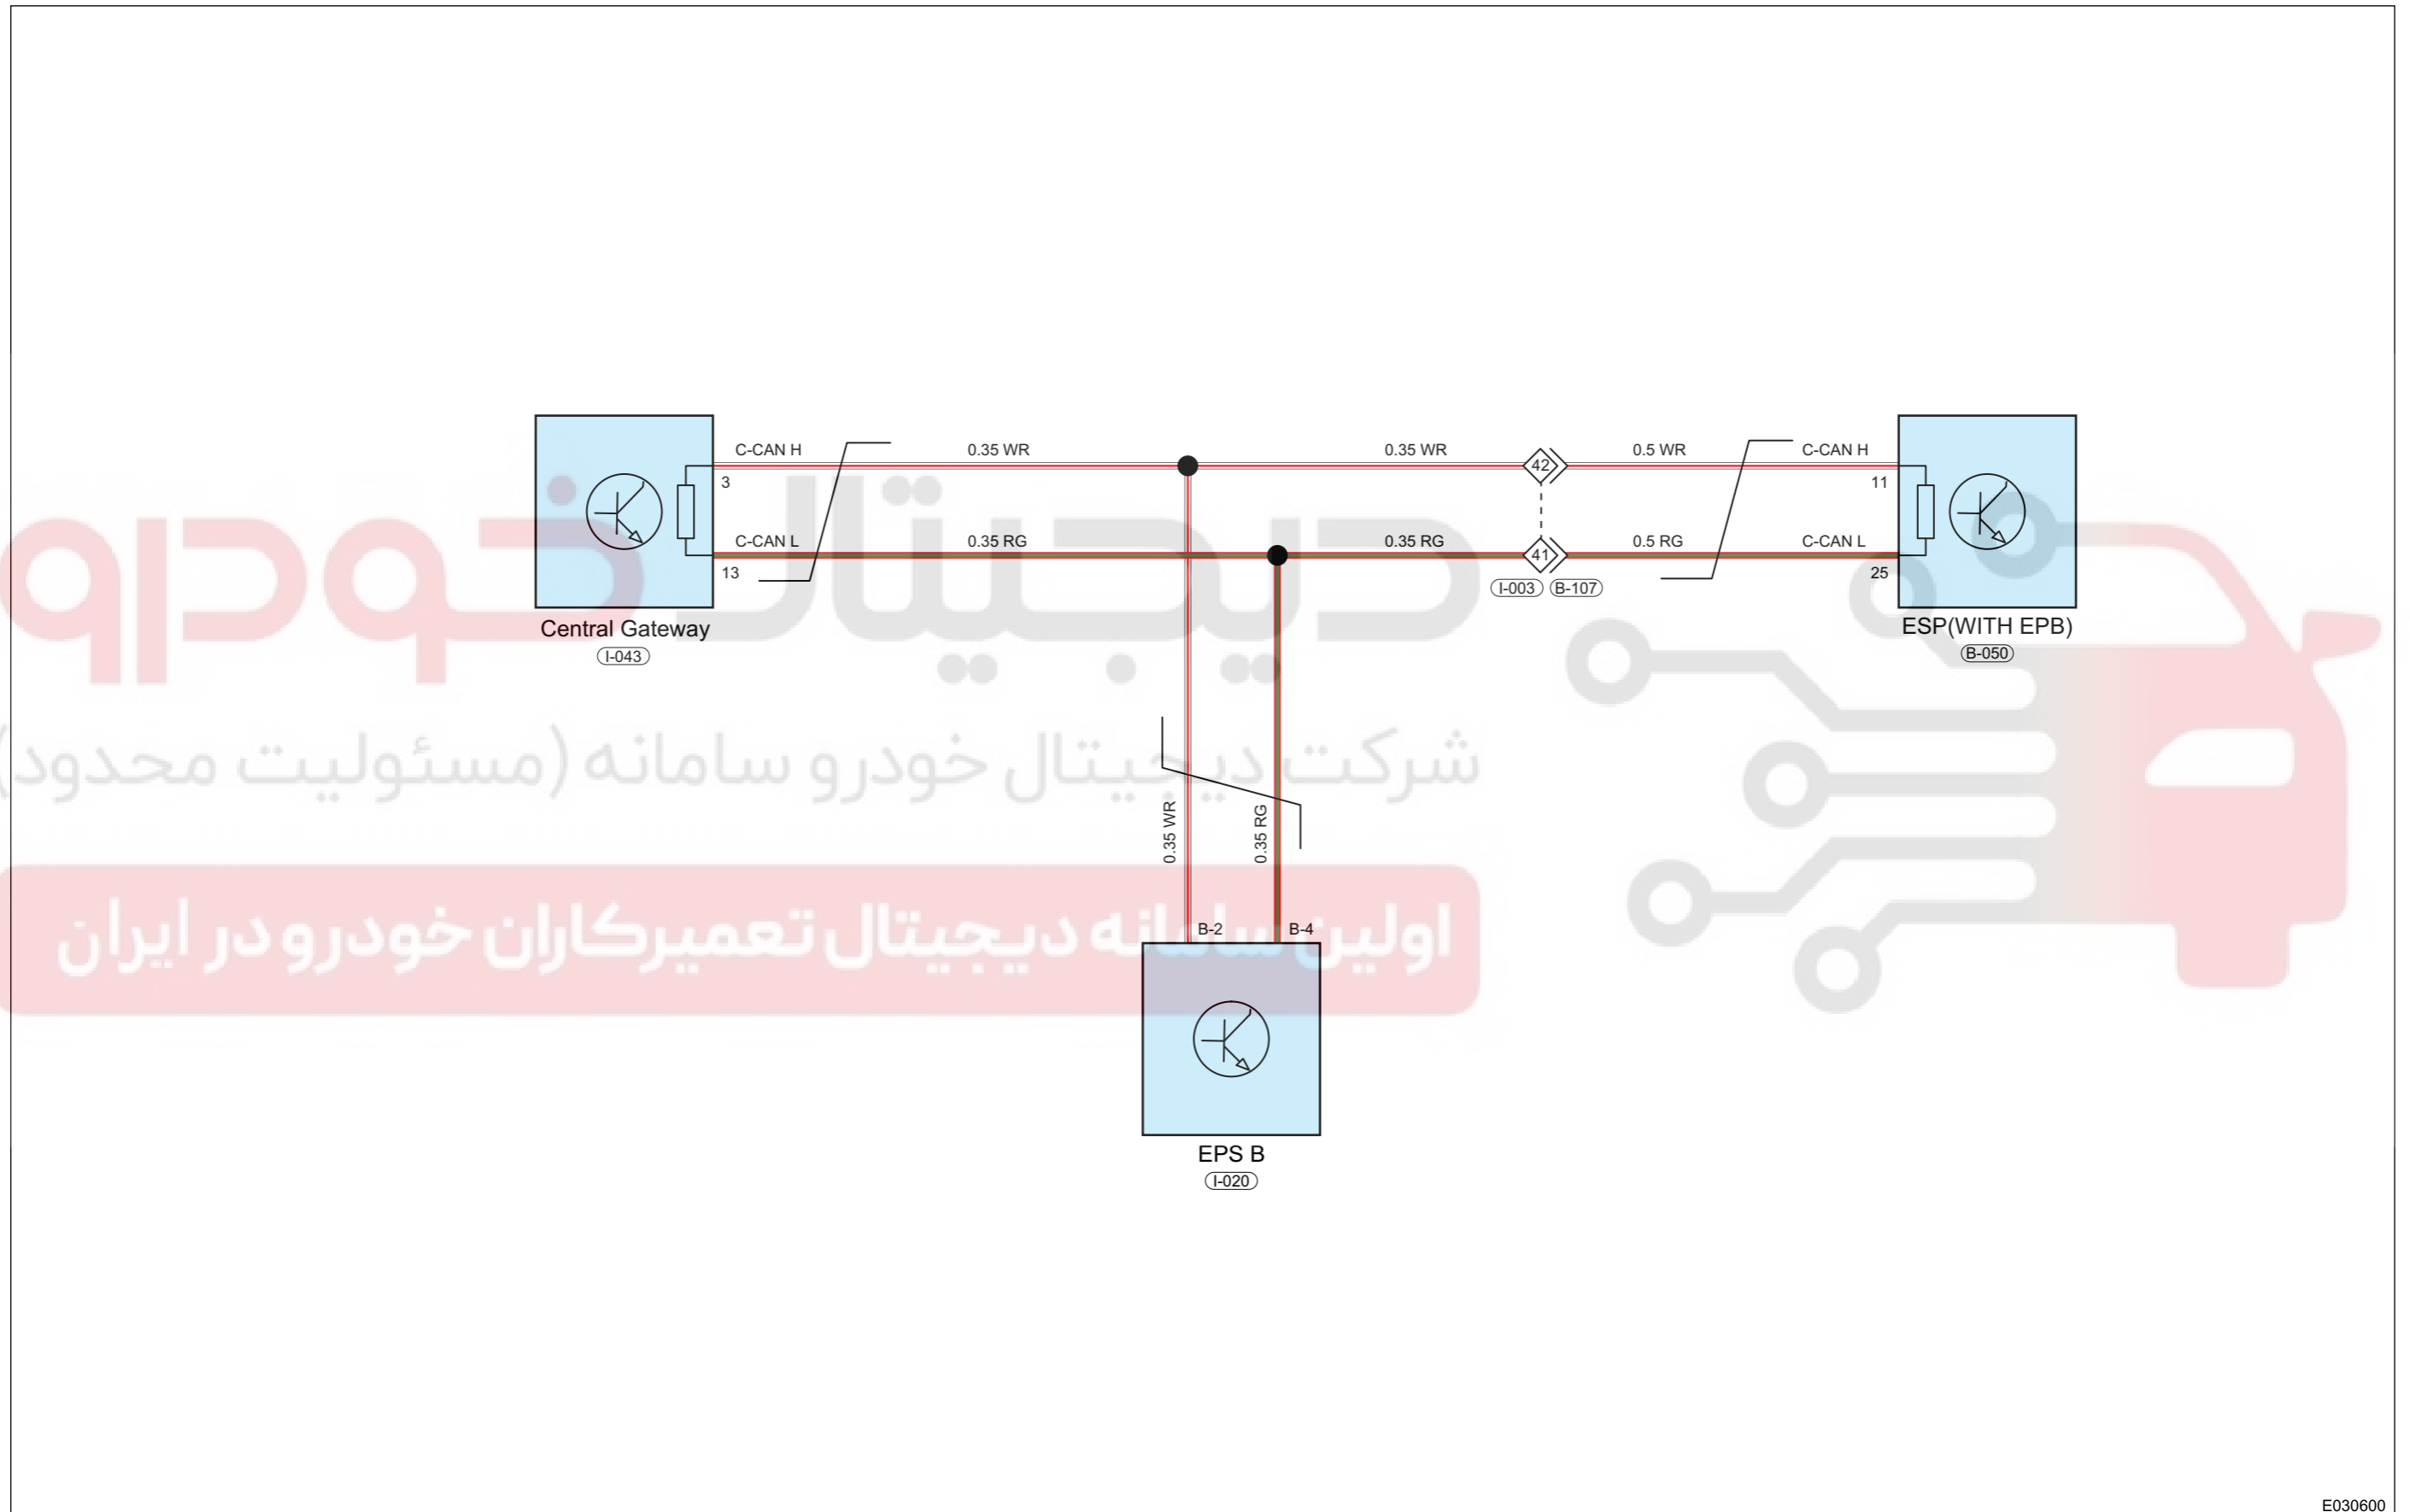

Vehicle Schematic Diagram

Network Topological Diagram

1. CGW Central Gateway

2. Body CAN System

E030580

3. Power CAN System

E030590

4. Chassis CAN System

E030600

Vehicle Schematic Diagram

5. Entertainment CAN System

E030610

6. Support CAN System

E030620

Vehicle Schematic Diagram

7. Intelligent Drive Assist CAN System

E030630

8. Diagnosis CAN System