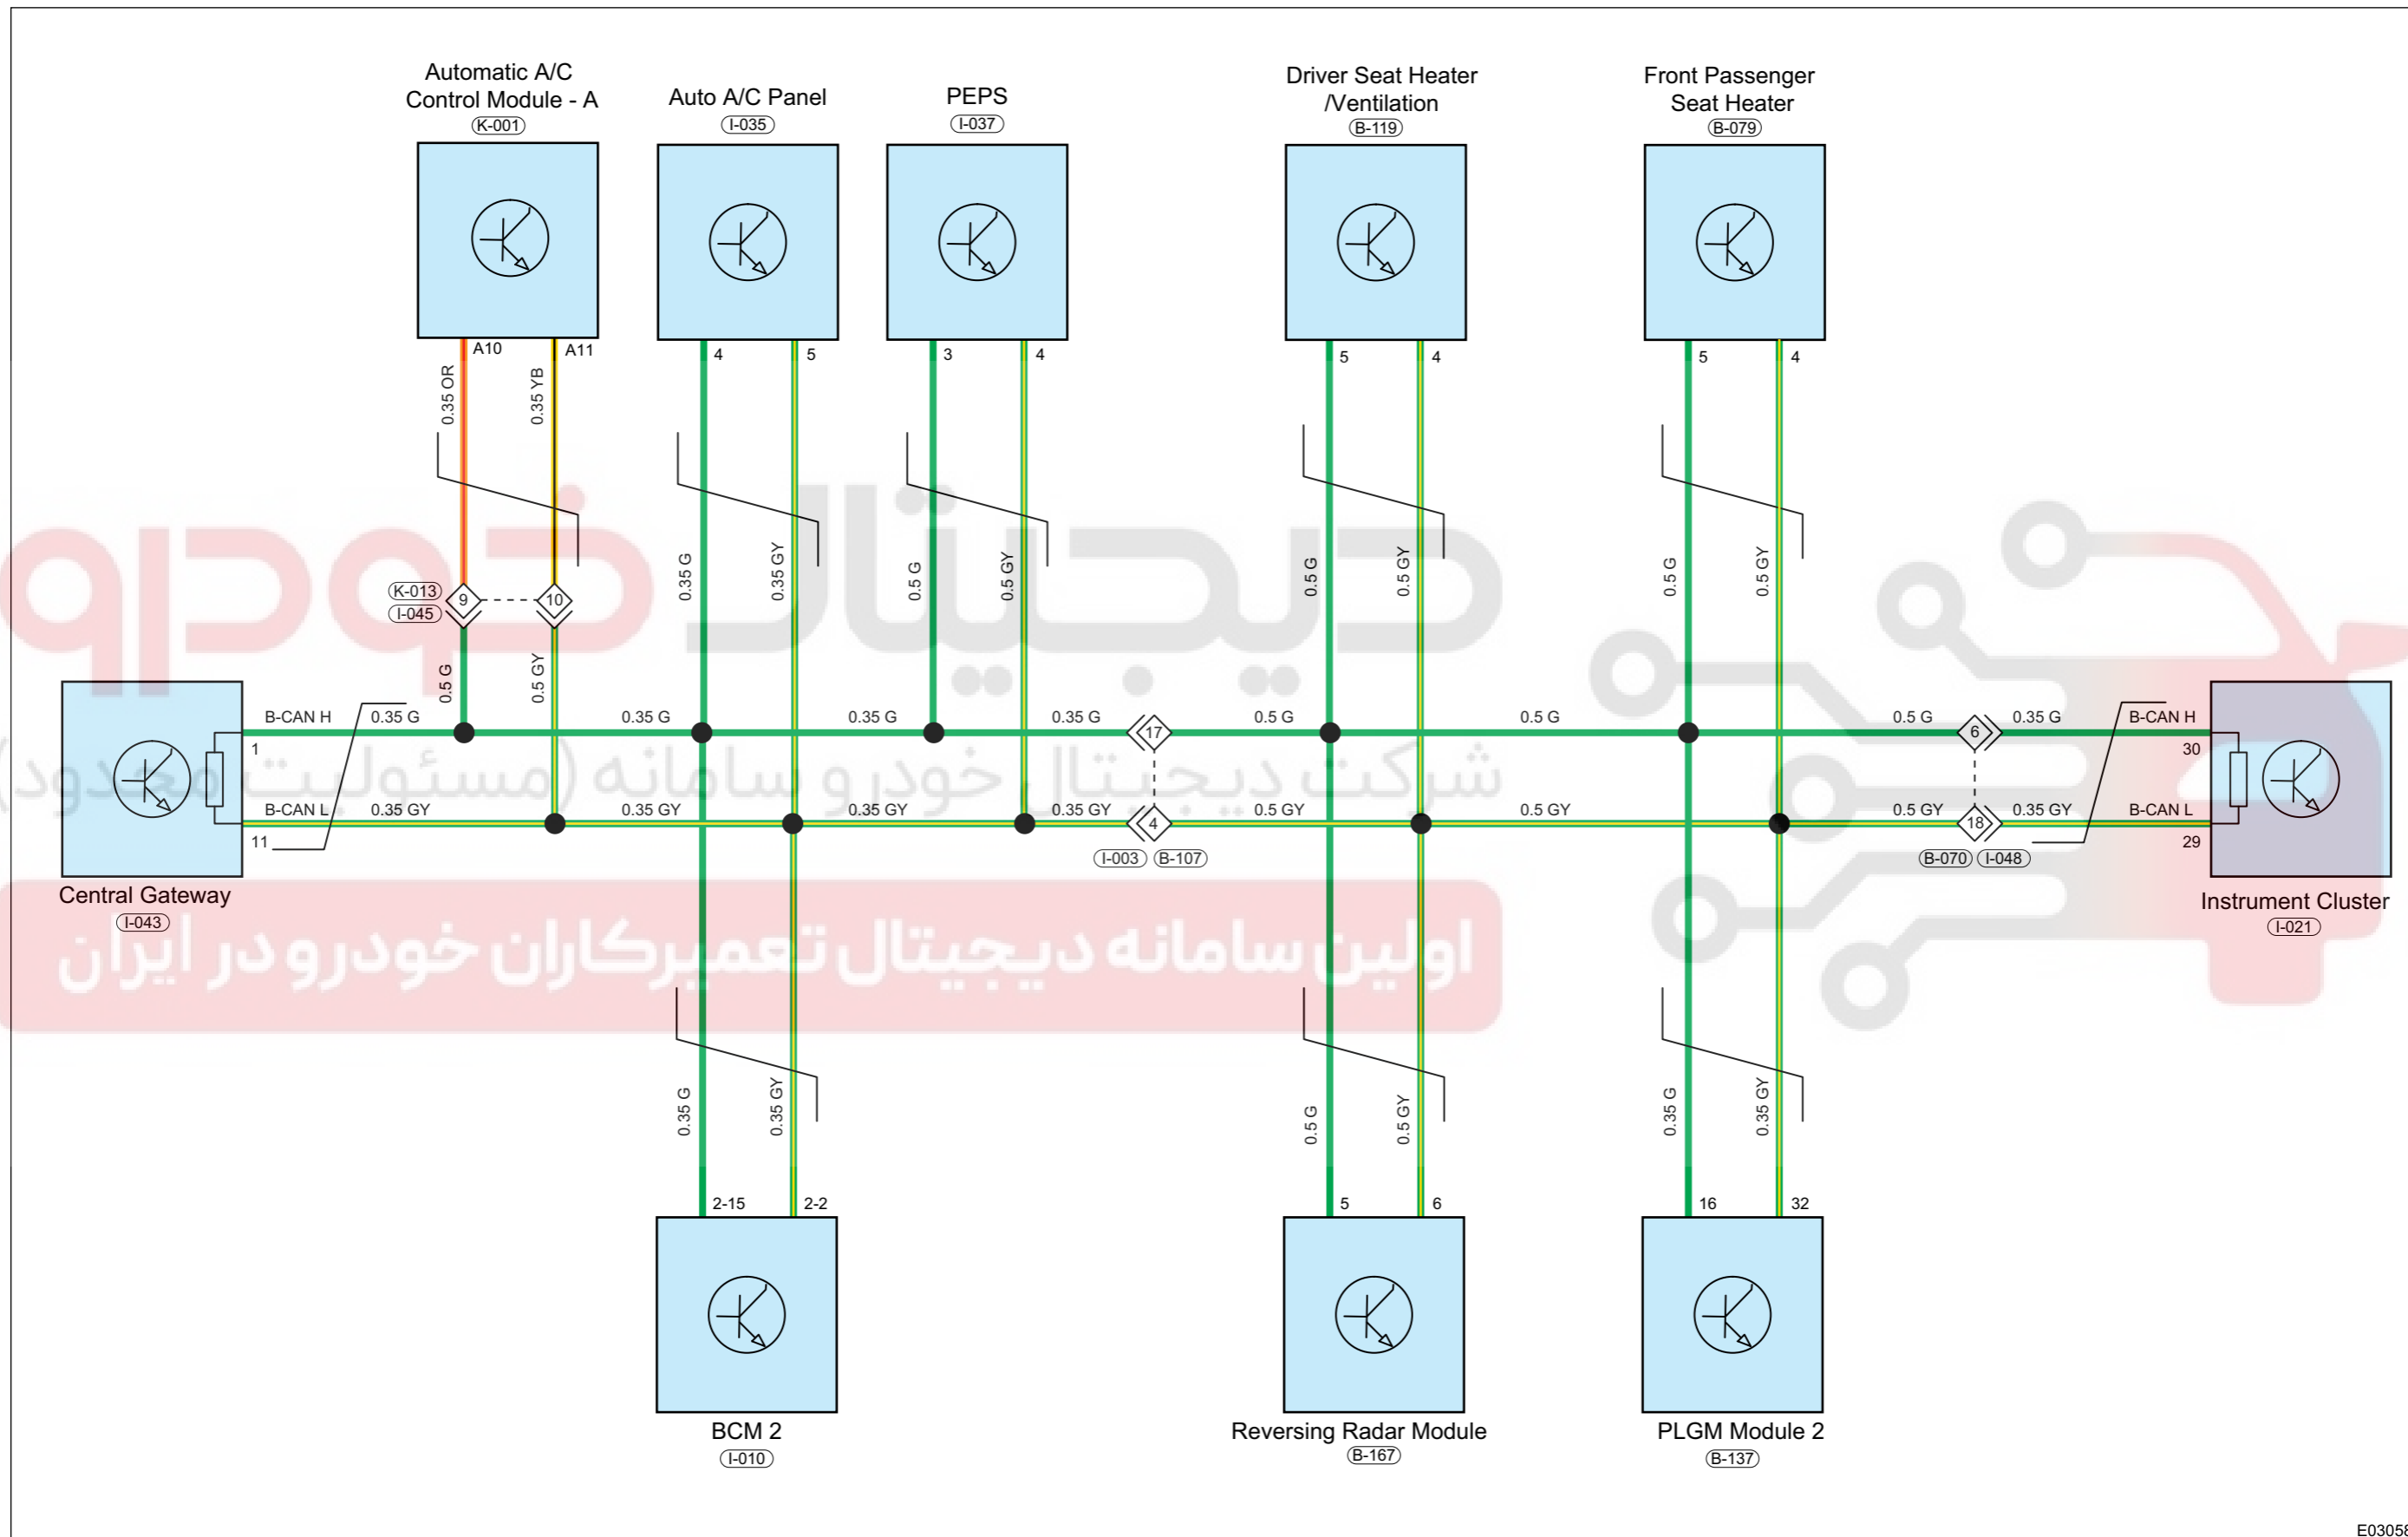

Vehicle Schematic Diagram

Network Topological Diagram

1. CGW Central Gateway

2. Body CAN System

E030580

3. Power CAN System

E030590

4. Chassis CAN System

E030600

Vehicle Schematic Diagram

5. Entertainment CAN System

E030610

6. Support CAN System

E030620

Vehicle Schematic Diagram

7. Intelligent Drive Assist CAN System

E030630

8. Diagnosis CAN System