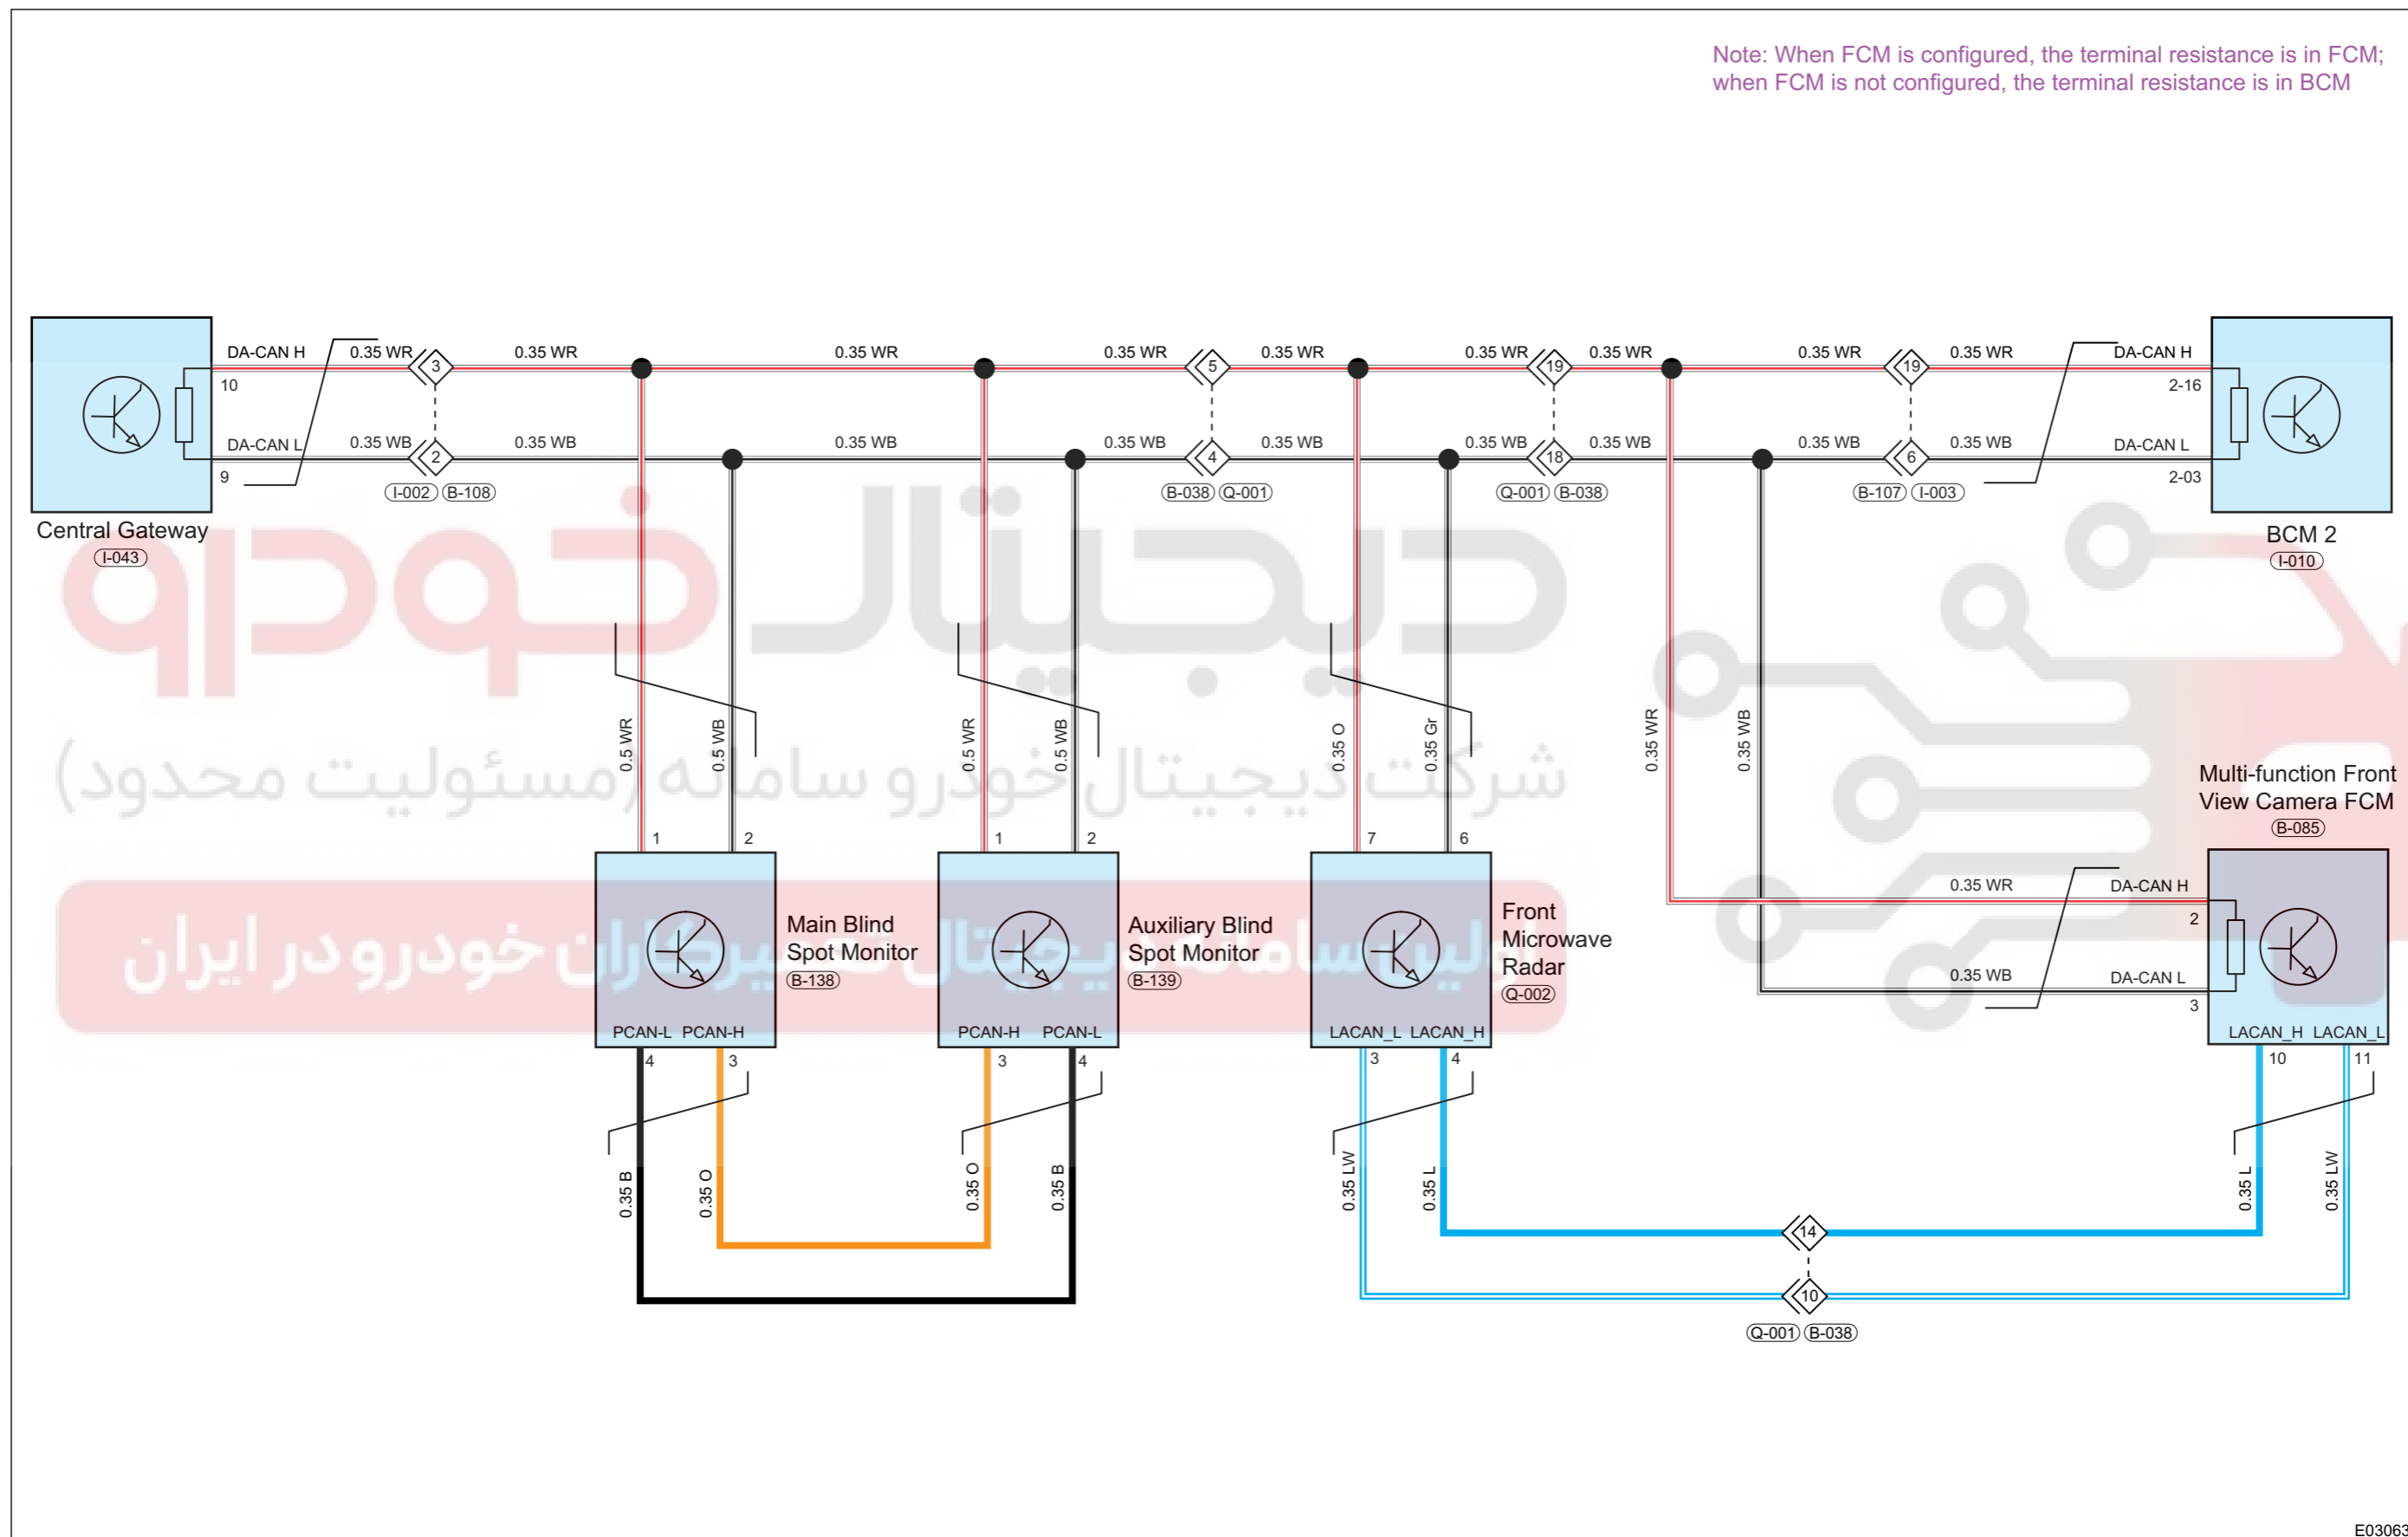

Vehicle Schematic Diagram

Network Topological Diagram

1. CGW Central Gateway

2. Body CAN System

E030580

3. Power CAN System

E030590

4. Chassis CAN System

E030600

Vehicle Schematic Diagram

5. Entertainment CAN System

E030610

6. Support CAN System

E030620

Vehicle Schematic Diagram

7. Intelligent Drive Assist CAN System

E030630

8. Diagnosis CAN System