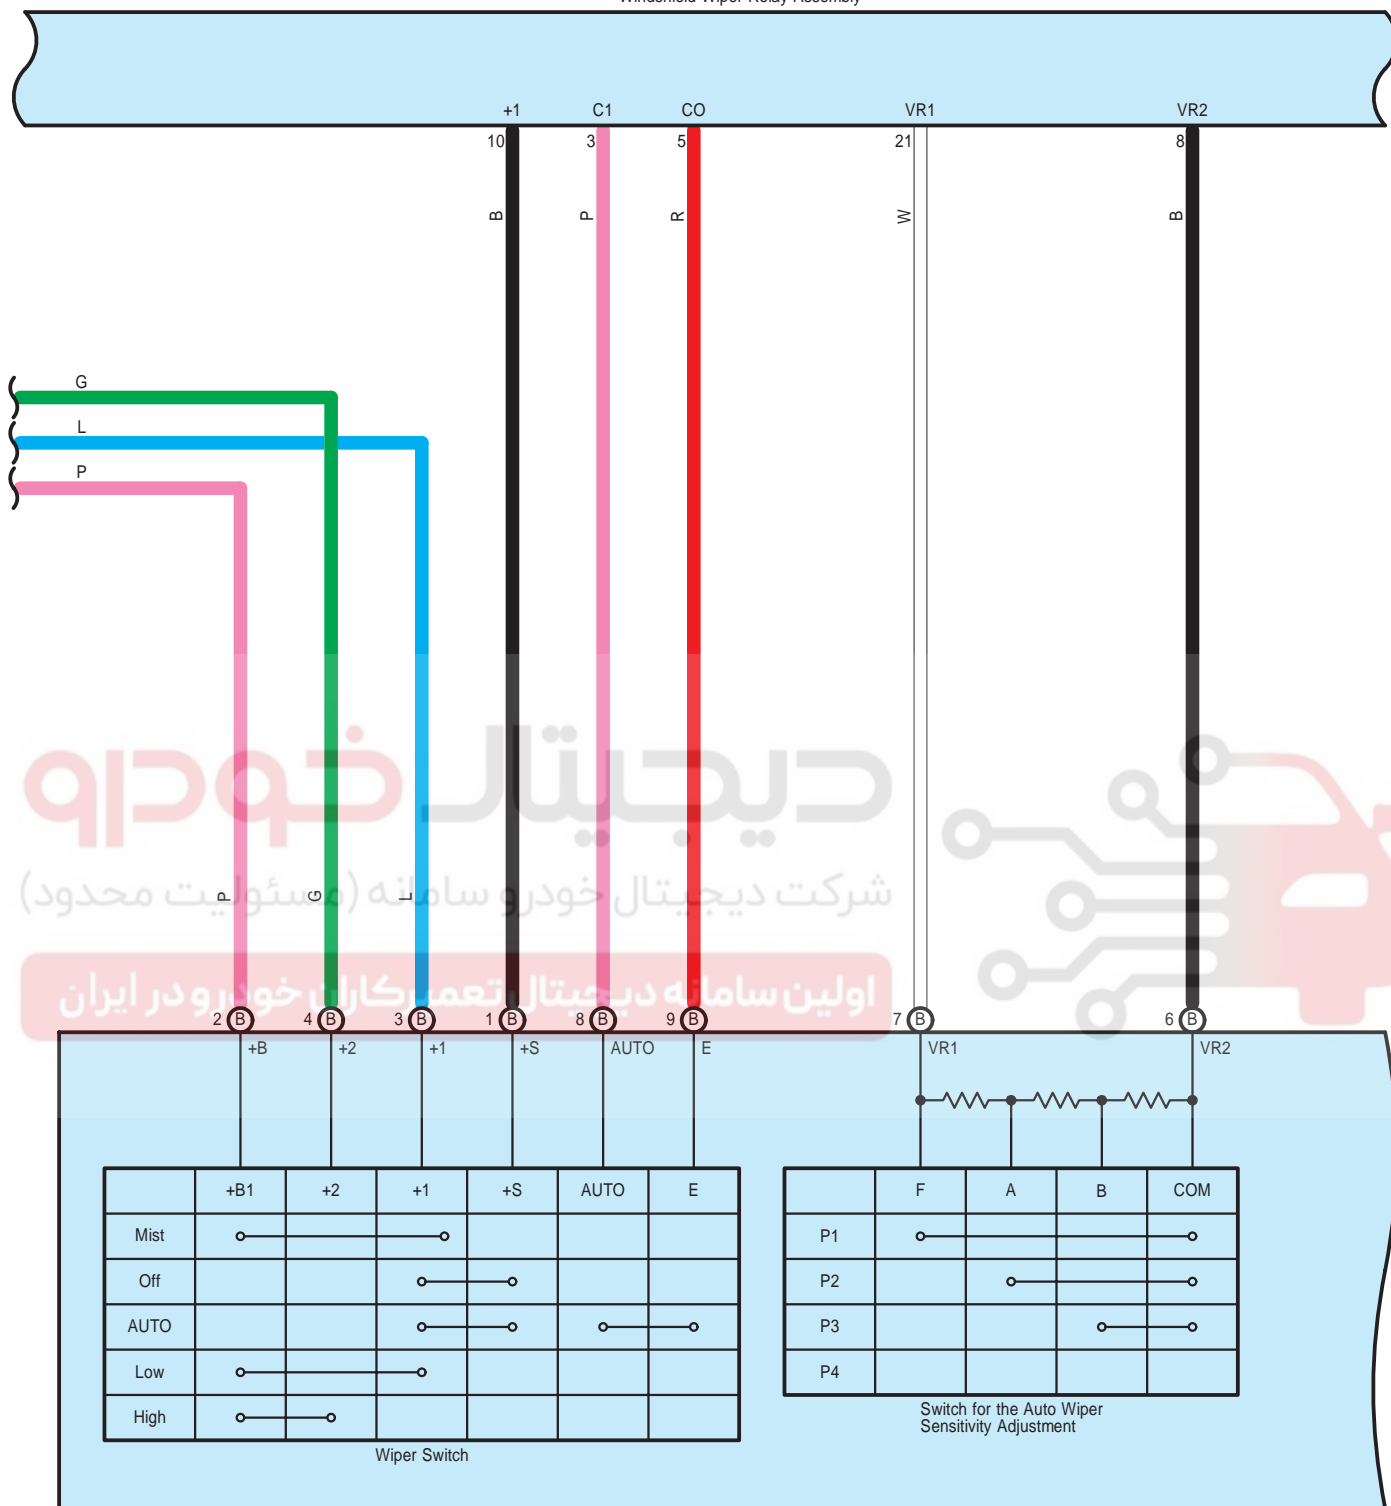

Wiper and Washer <LHD>

I72
Windshield Wiper Relay Assembly

I31(A), I32(B)
Windshield Wiper Switch Assembly