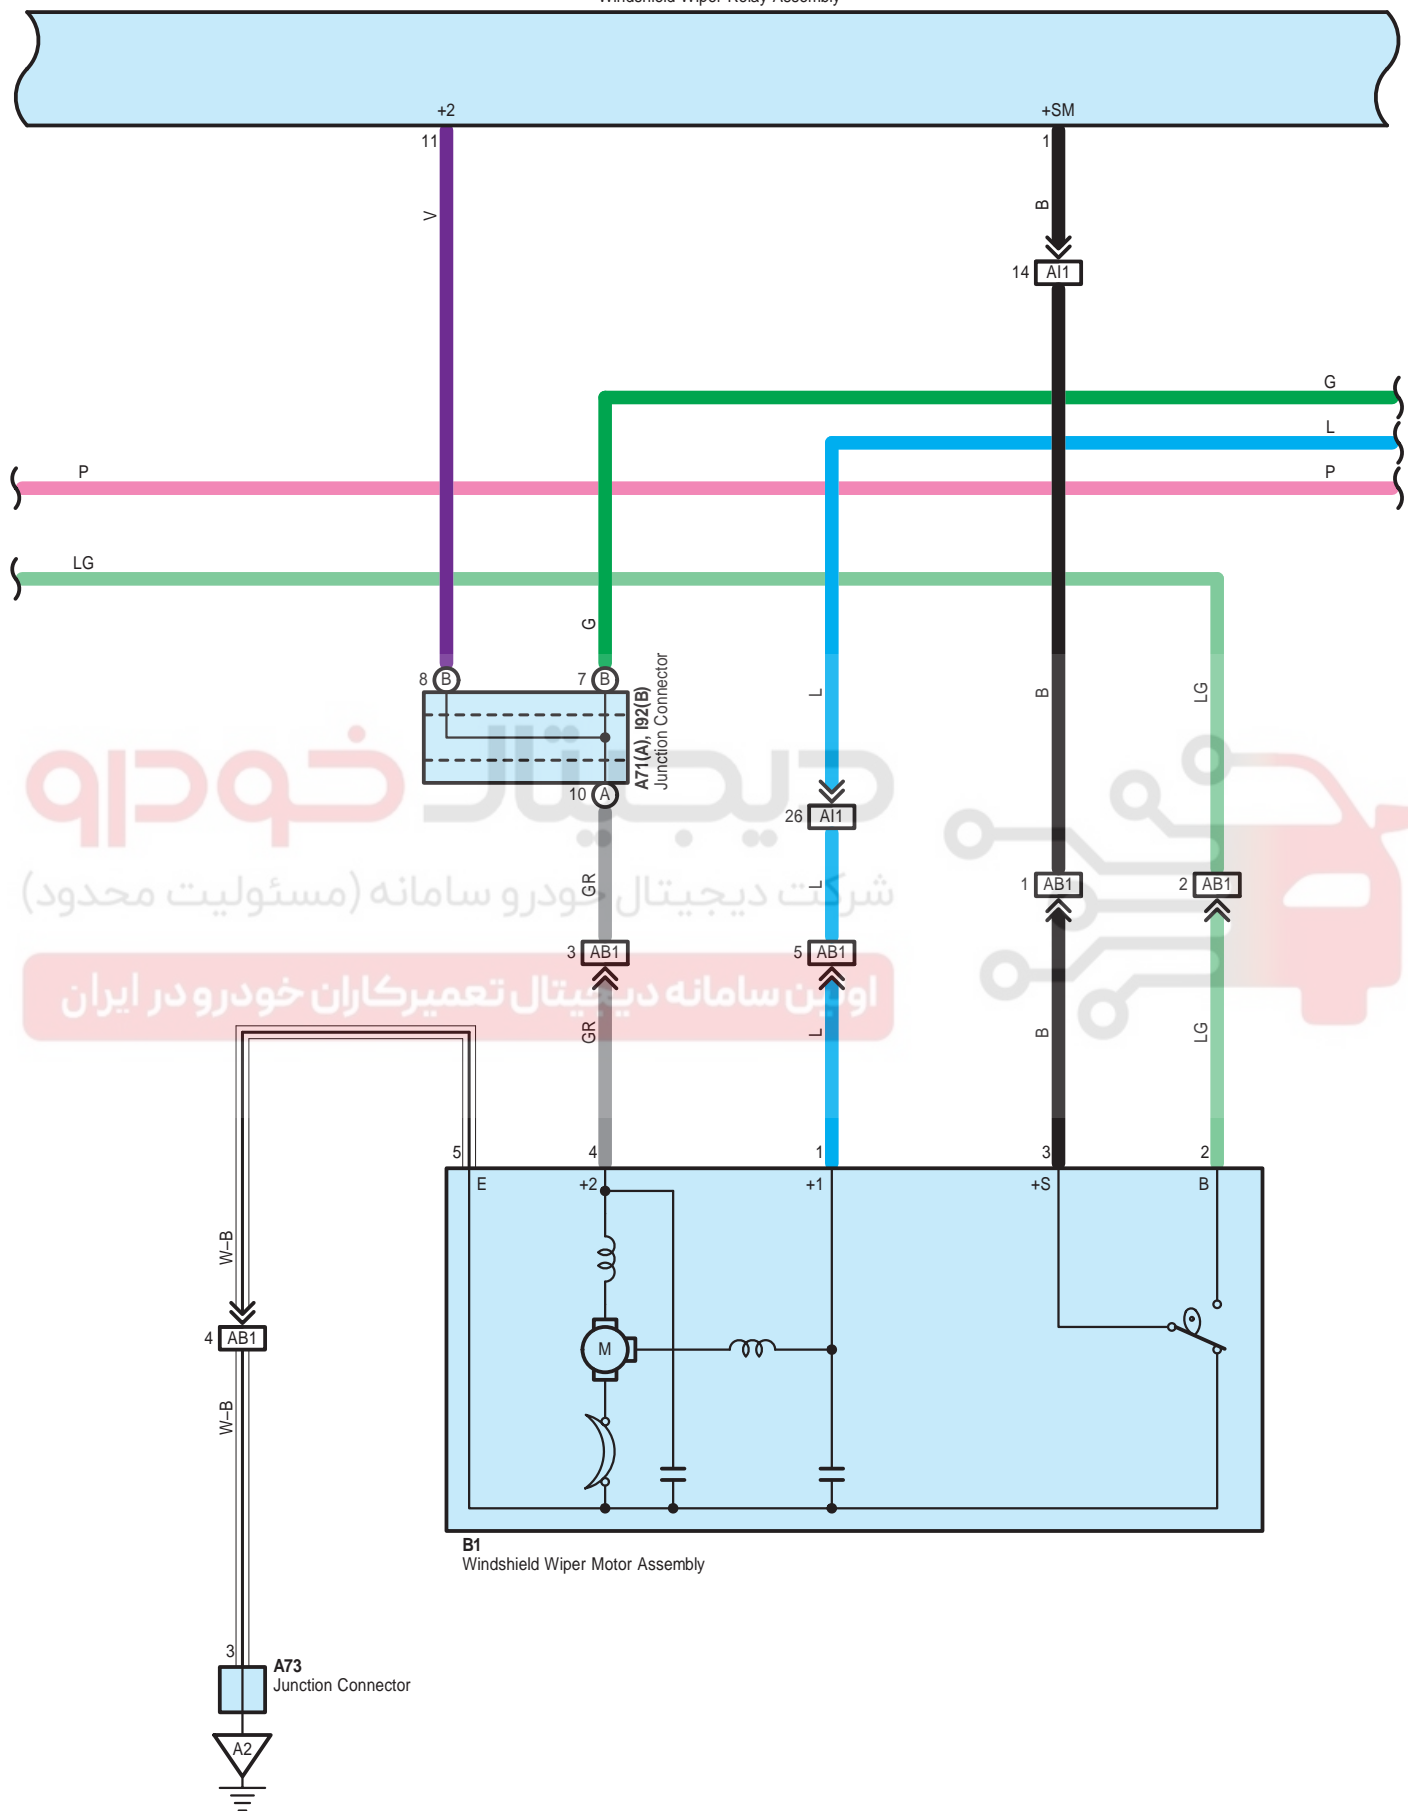

Wiper and Washer <RHD>

I72
Windshield Wiper Relay Assembly

دیجی‌تال خودرو
شرکت دیجیتال خودرو سامانه (مسئولیت محدود)
اولین سامانه دیجیتال تعمیرکاران خودرو در ایران