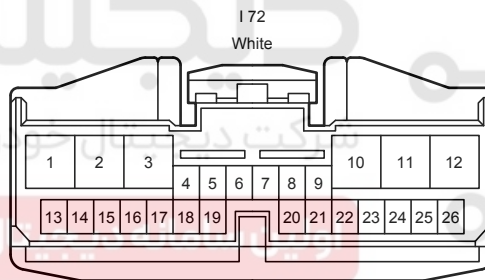

Wiper and Washer <RHD>

* 3 : Before Sep. 2014 Production
* 4 : From Sep. 2014 Production

Wiper and Washer <RHD>

Wiper and Washer <RHD>

3A
White

3B
White

3D
White

AA1
Blue