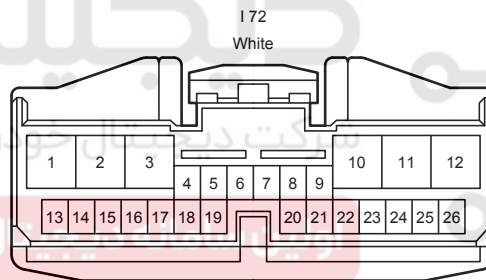

I31(A), I32(B)
Windshield Wiper Switch Assembly

Wiper and Washer <LHD>

* 1 : Before Jan. 2012 Production, From Sep. 2013 Production
* 2 : From Jan. 2012 Production until Sep. 2013 Production

Wiper and Washer <LHD>

* 3 : Before Sep. 2014 Production
 * 4 : From Sep. 2014 Production

Wiper and Washer <LHD>

Wiper and Washer <LHD>

3A
White

3B
White

3D
White

AA1
Blue

AB1
Gray