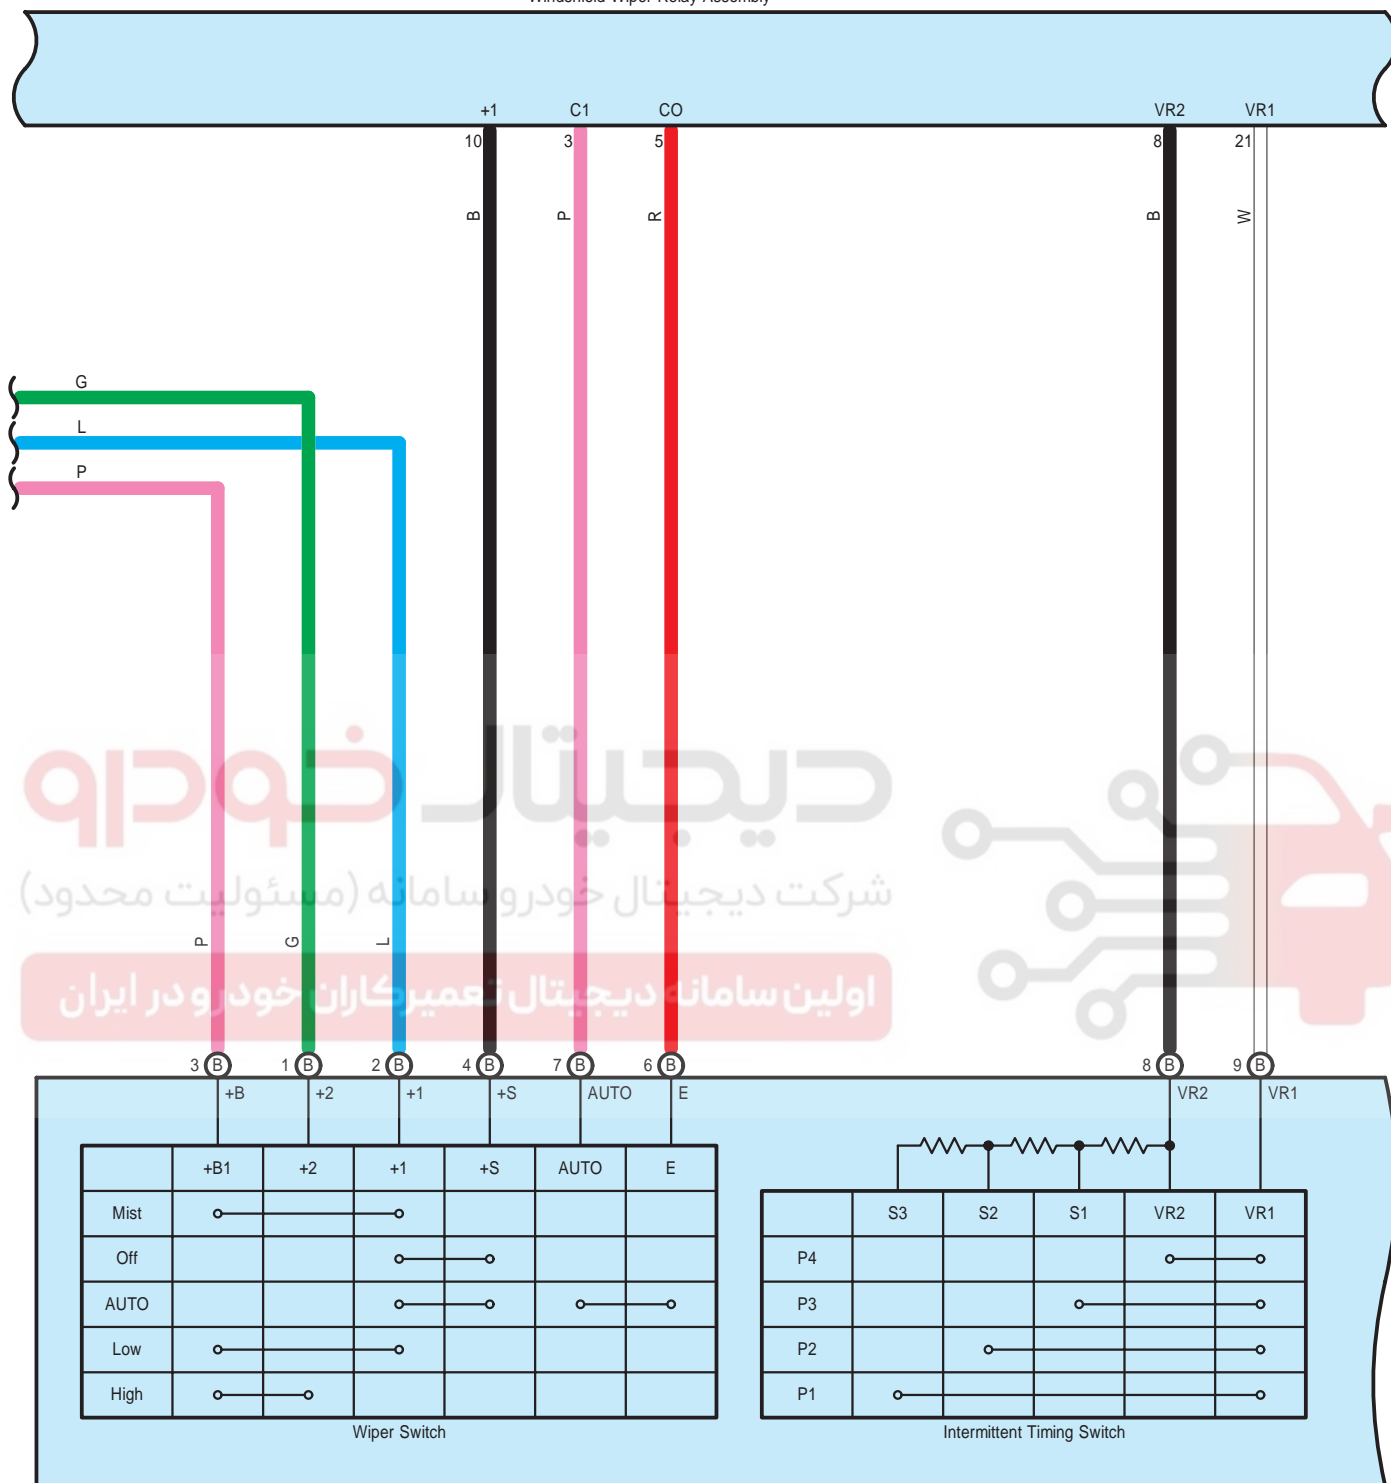

Wiper and Washer <RHD>

I72
Windshield Wiper Relay Assembly

I31(A), I32(B)
Windshield Wiper Switch Assembly