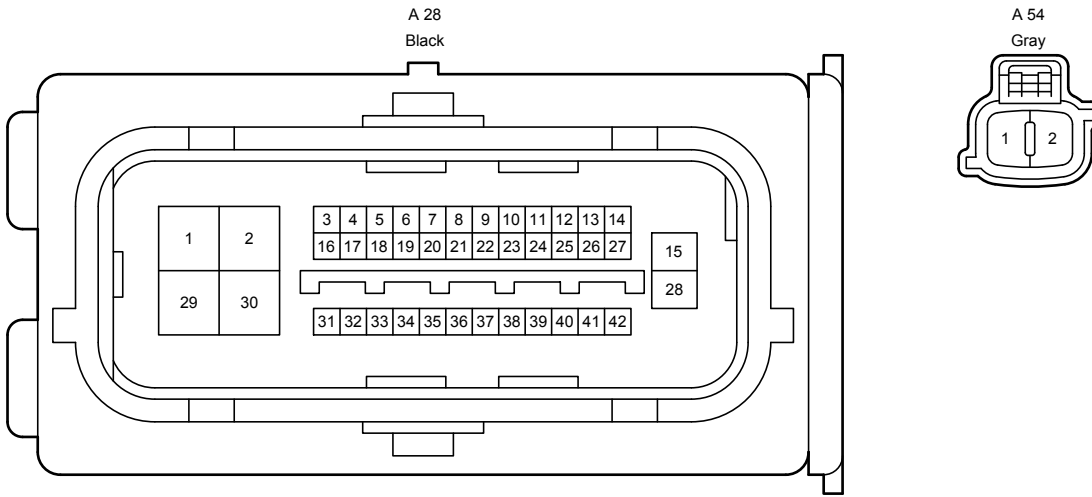

Wiper and Washer <LHD>