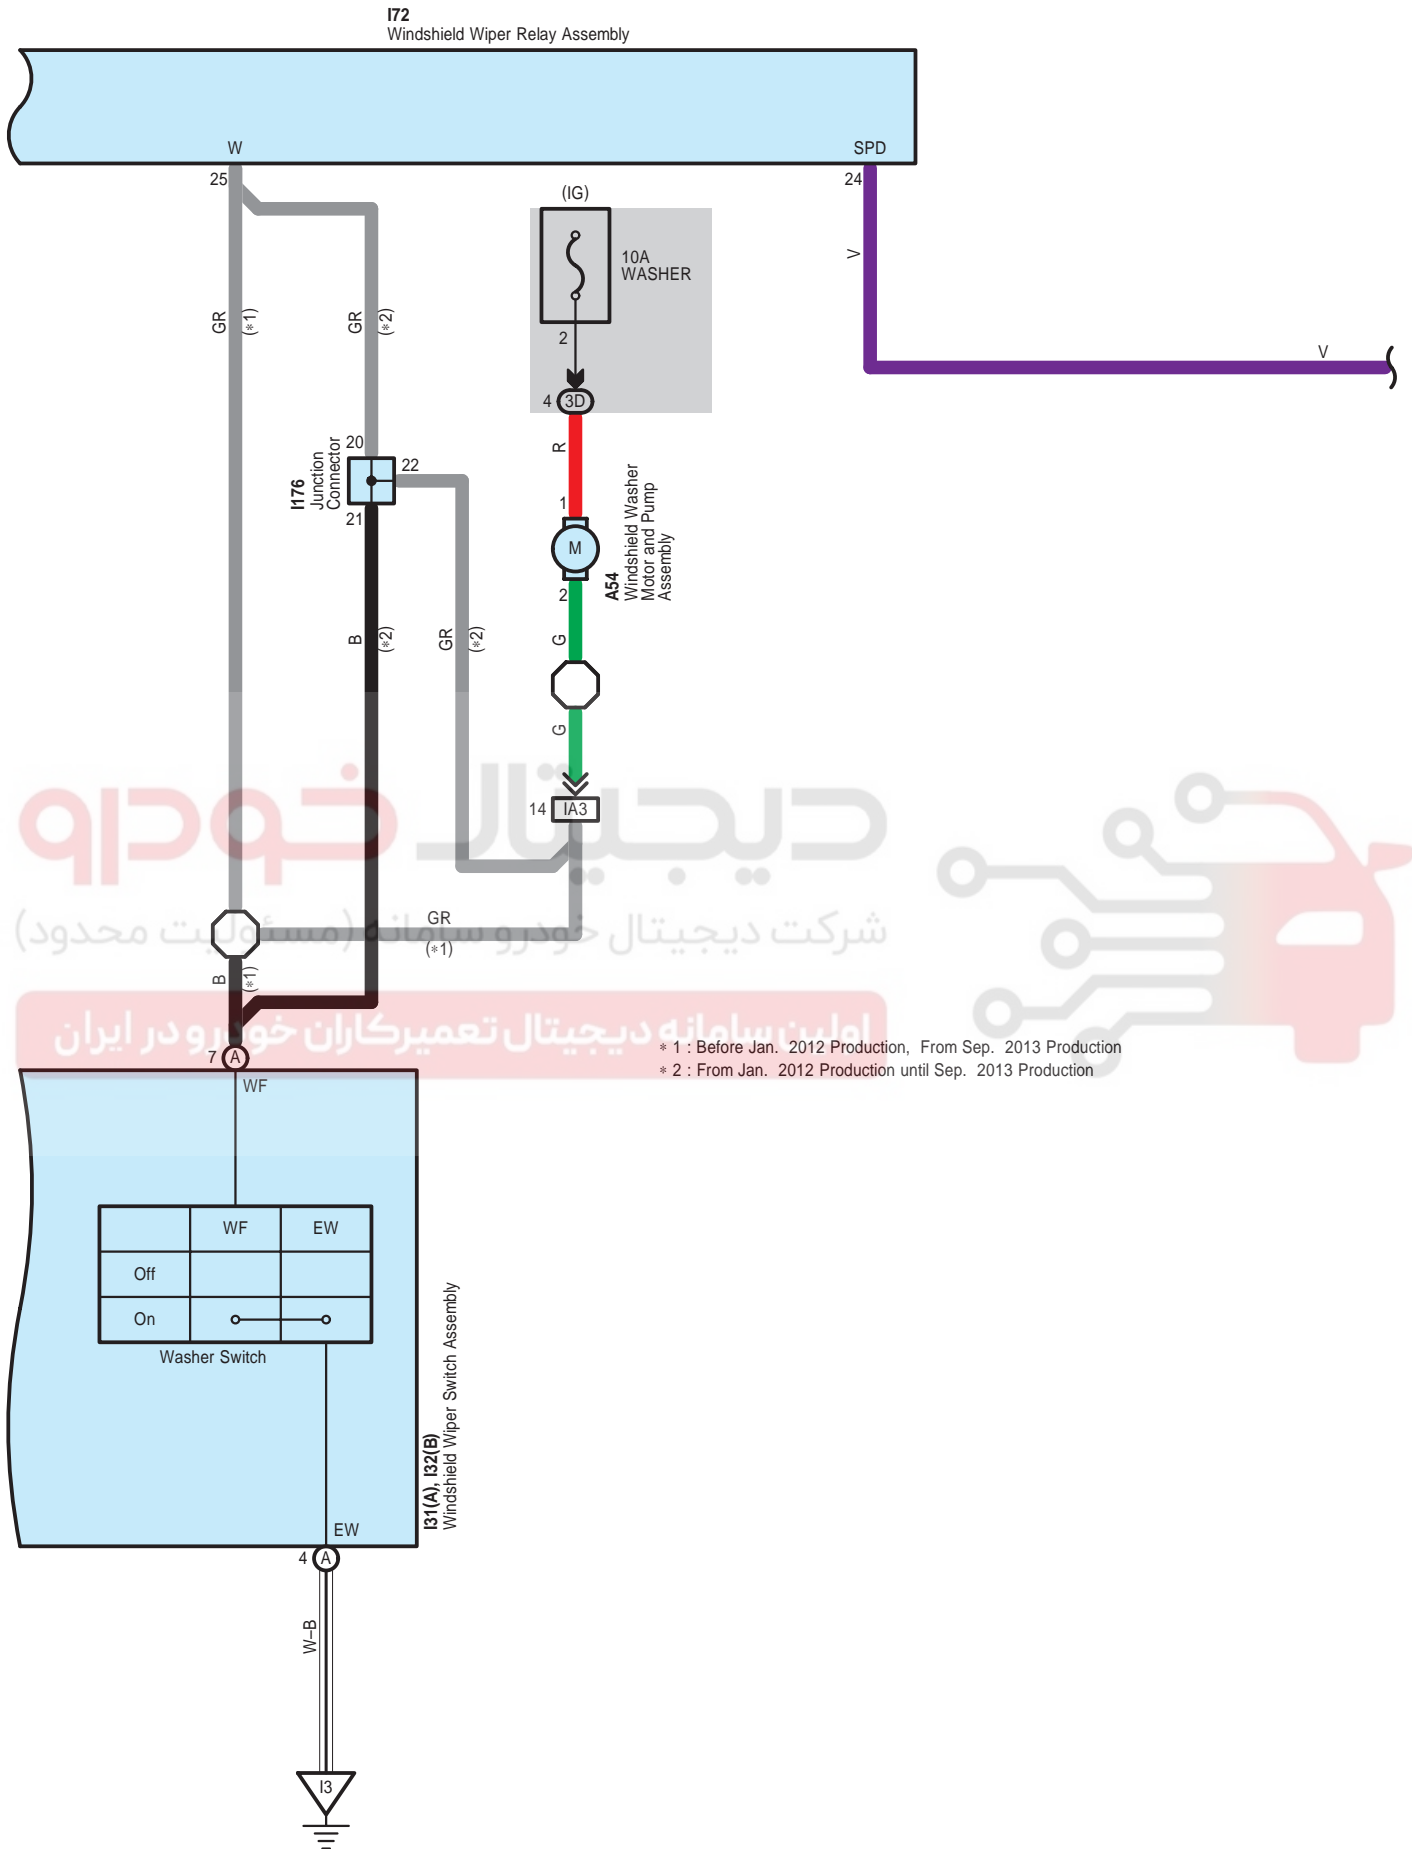

I31(A), I32(B)
Windshield Wiper Switch Assembly

Wiper and Washer <LHD>

* 1 : Before Jan. 2012 Production, From Sep. 2013 Production
* 2 : From Jan. 2012 Production until Sep. 2013 Production

Wiper and Washer <LHD>