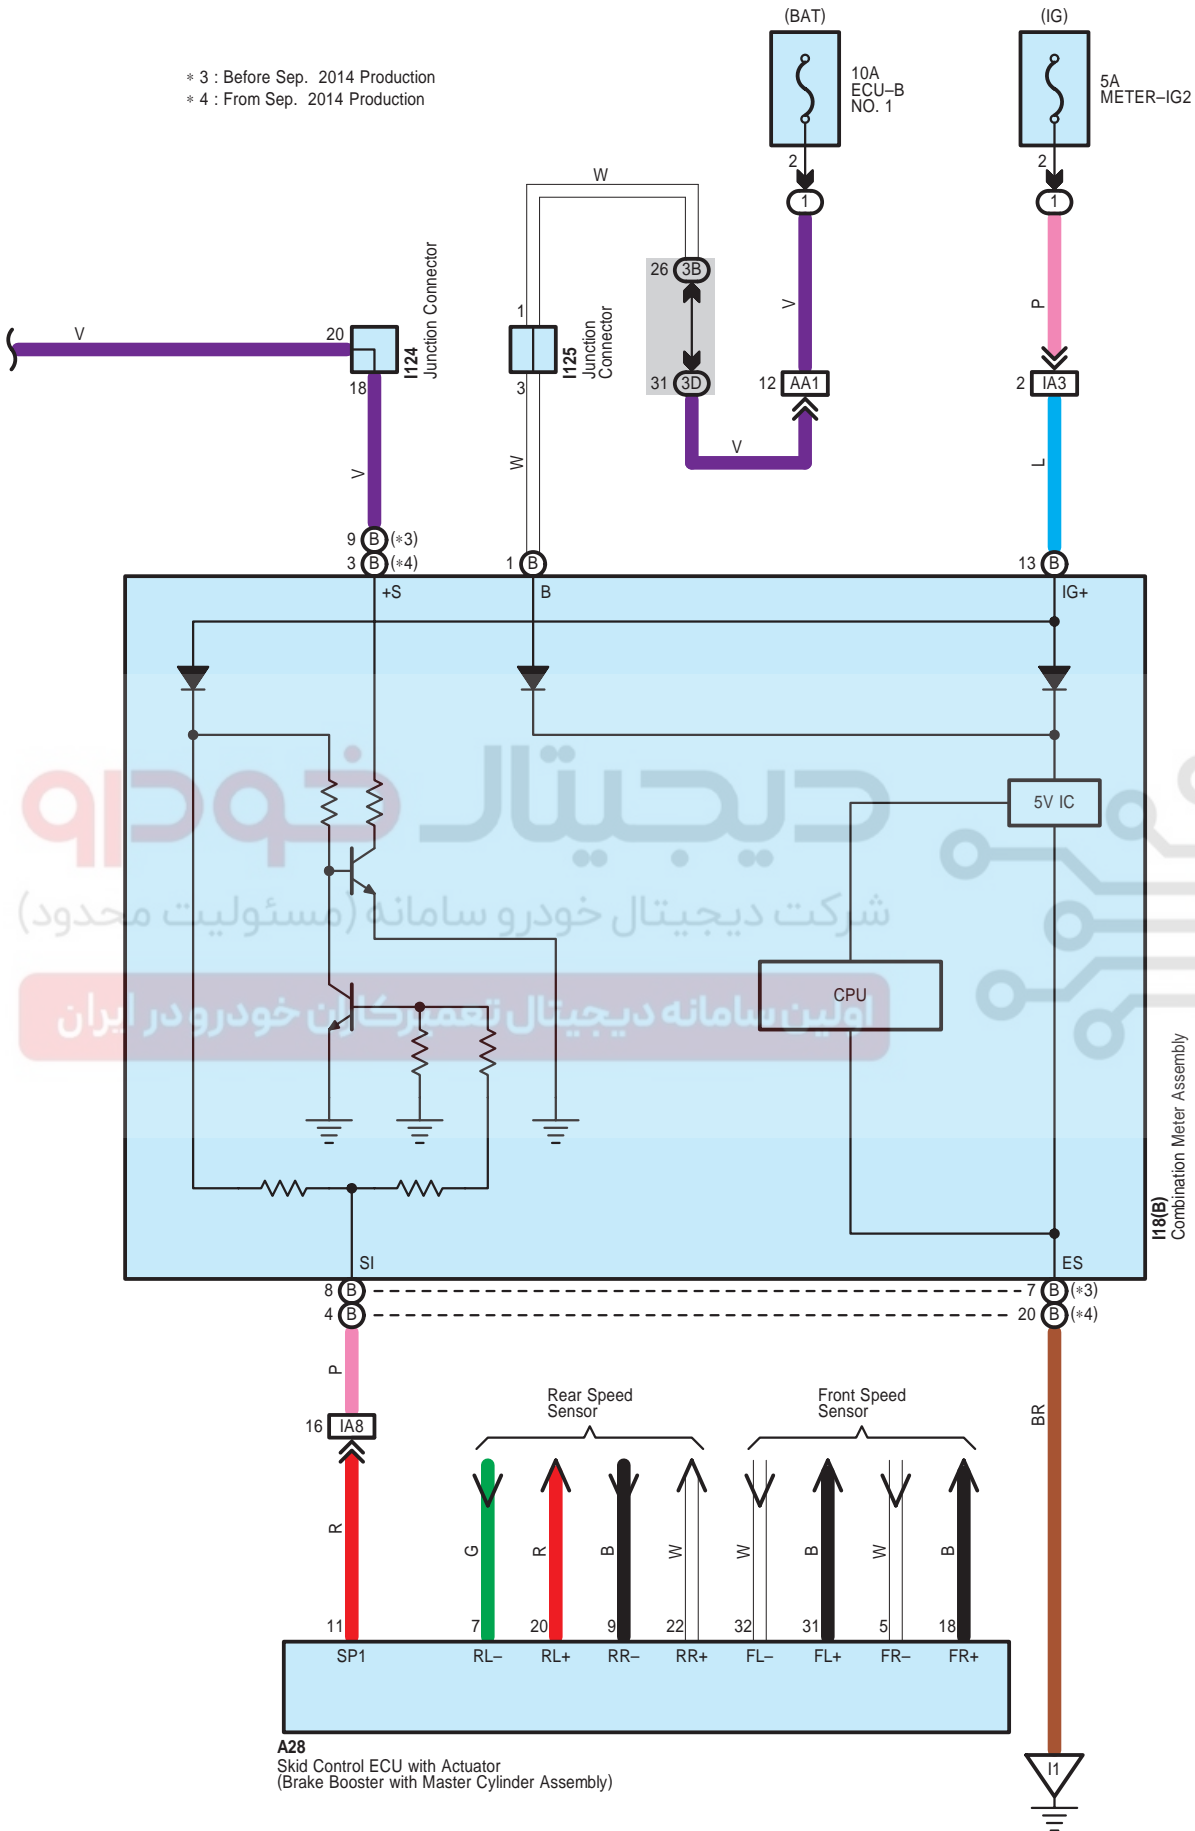

Wiper and Washer <LHD>

* 3 : Before Sep. 2014 Production
* 4 : From Sep. 2014 Production