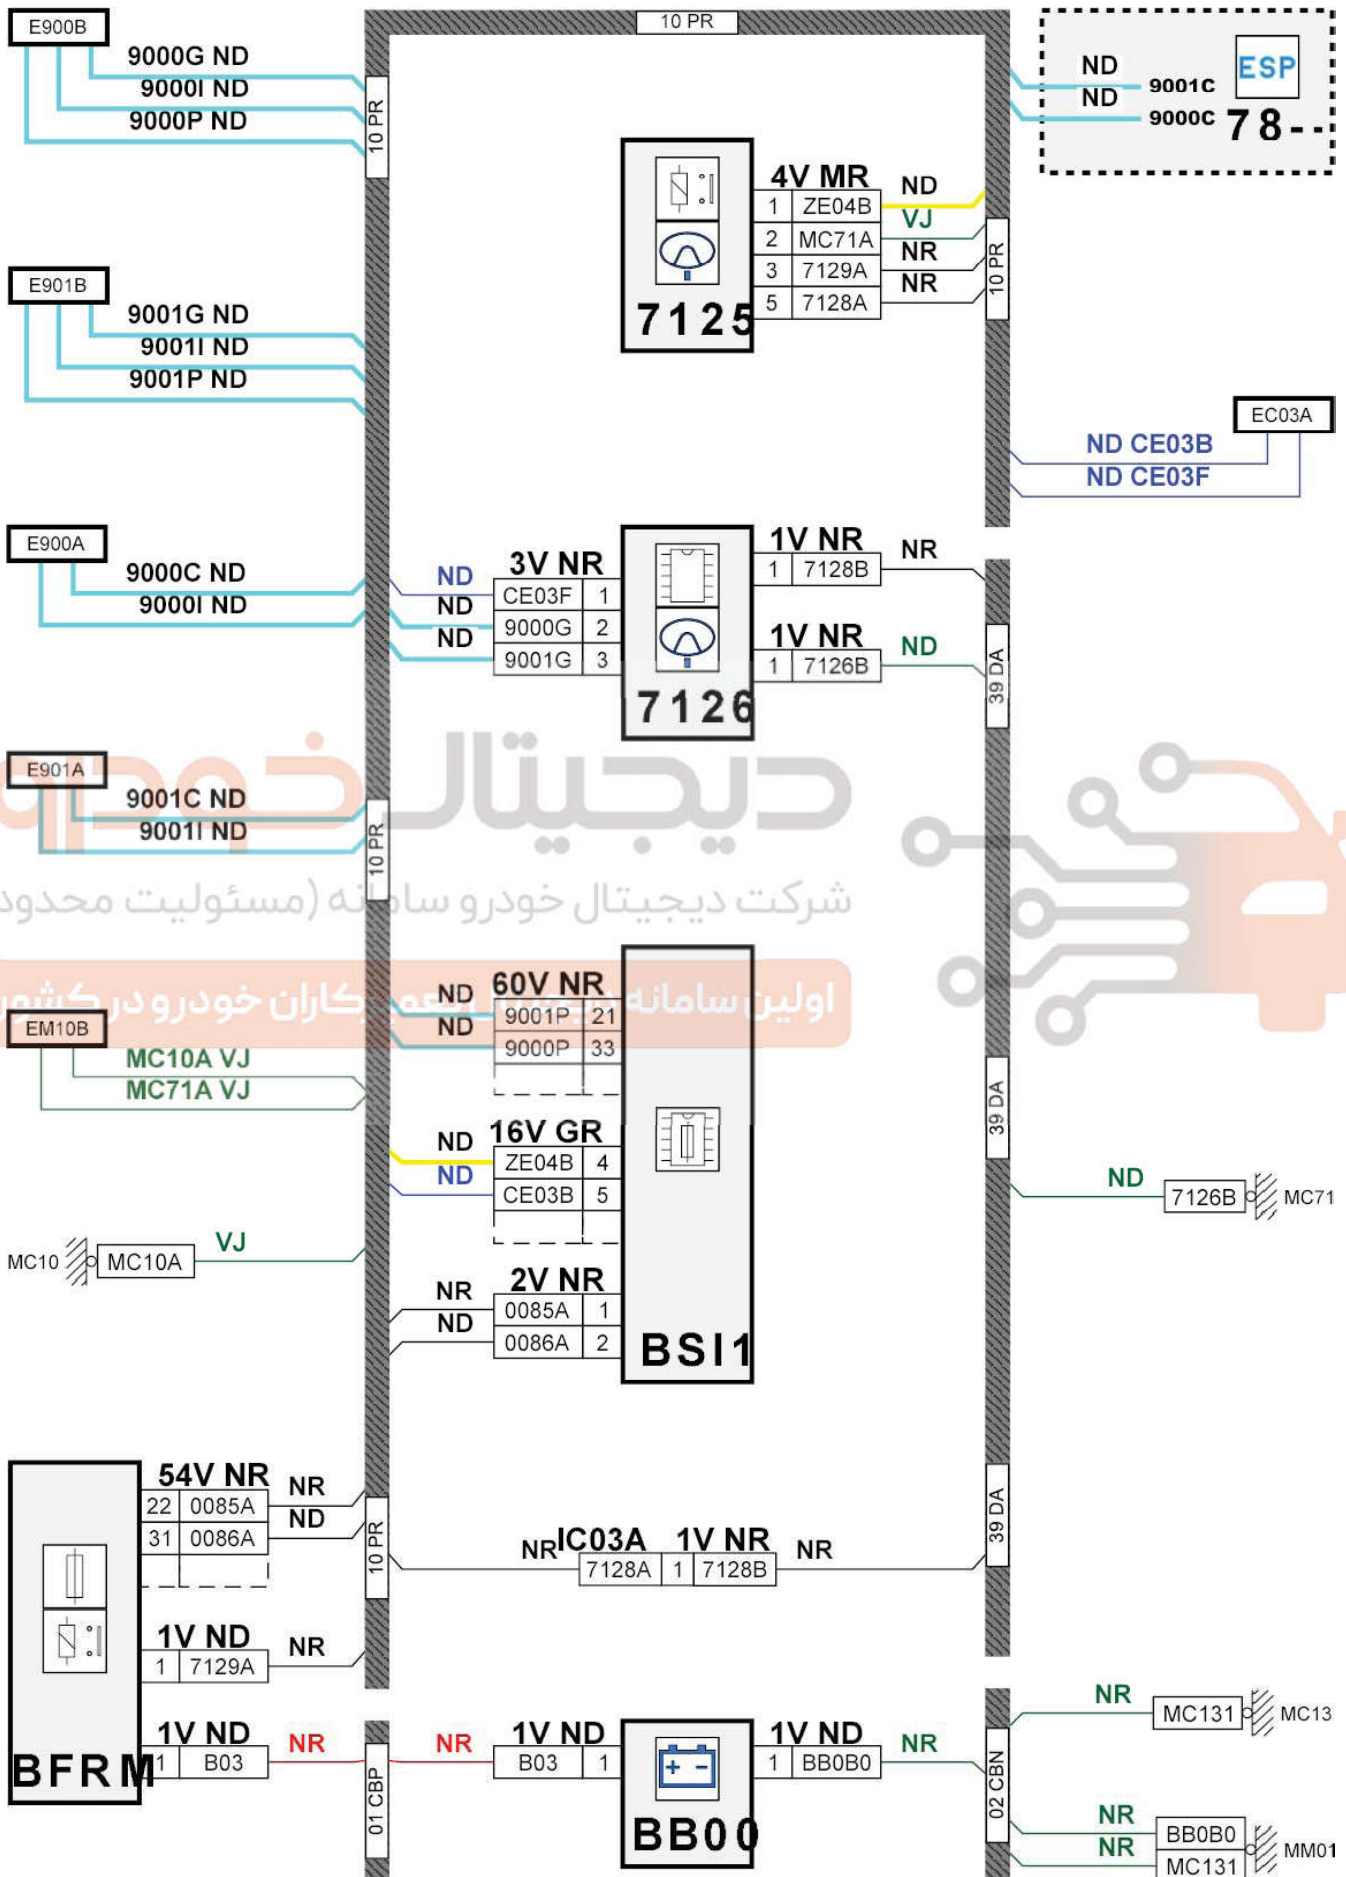

### Power Steering (Without Brake Central Unit Supply Relay)

BSI1

### Power Steering (Without Brake Central Unit Supply Relay)

## Power Steering (Without Brake Central Unit Supply Relay)

item code	description	information
7125	null	power steering power relay
7126	null	electric power steering ECU /
7800	null	calculateur controle de stabilite
BB00	null	ancillaries battery
BFRM	null	engine fuse and relay box
BSI1	null	built-in systems interface
E900A	null	crimp one information (or equipotential 276A) wire
E900B	null	crimp one information (or equipotential 900B) wire
E901A	null	crimp one information (or equipotential 901A) wire
E901B	null	crimp one information (or equipotential 901B) wire
EC03A	null	splice of an "ignition +" protected by fuse no. 03A
EM10B	null	crimp earth (earth point number 10B)
MC10A	null	body earth point number 10A
MC13	null	body earth point number 13
MC71B	null	body earth point number 71
MM01	null	engine earth point number 01