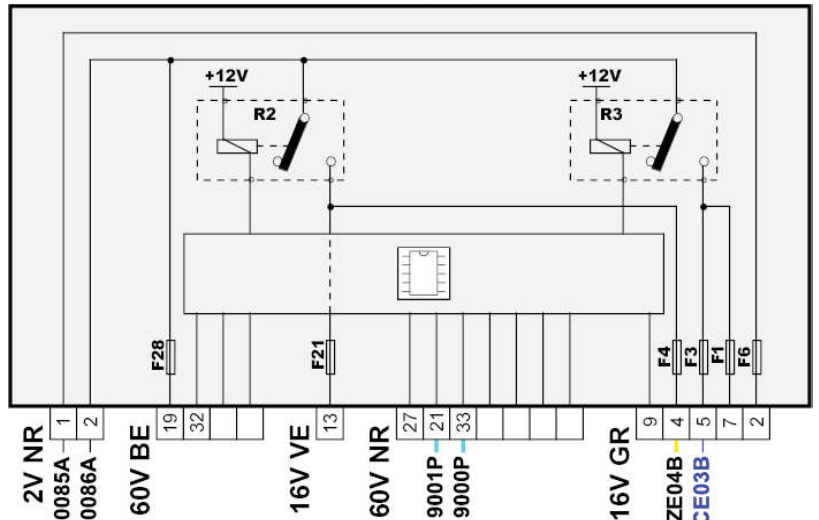

### Power Steering (Without Brake Central Unit Supply Relay)

BSI1

### Power Steering (Without Brake Central Unit Supply Relay)

## Power Steering (Without Brake Central Unit Supply Relay)

item code	description	information
7125	null	power steering power relay
7126	null	electric power steering ECU /
7800	null	calculateur controle de stabilite
BB00	null	ancillaries battery
BFRM	null	engine fuse and relay box
BSI1	null	built-in systems interface
E900A	null	crimp one information (or equipotential 276A) wire
E900B	null	crimp one information (or equipotential 900B) wire
E901A	null	crimp one information (or equipotential 901A) wire
E901B	null	crimp one information (or equipotential 901B) wire
EC03A	null	splice of an "ignition +" protected by fuse no. 03A
EM10B	null	crimp earth (earth point number 10B)
MC10A	null	body earth point number 10A
MC13	null	body earth point number 13
MC71B	null	body earth point number 71
MM01	null	engine earth point number 01