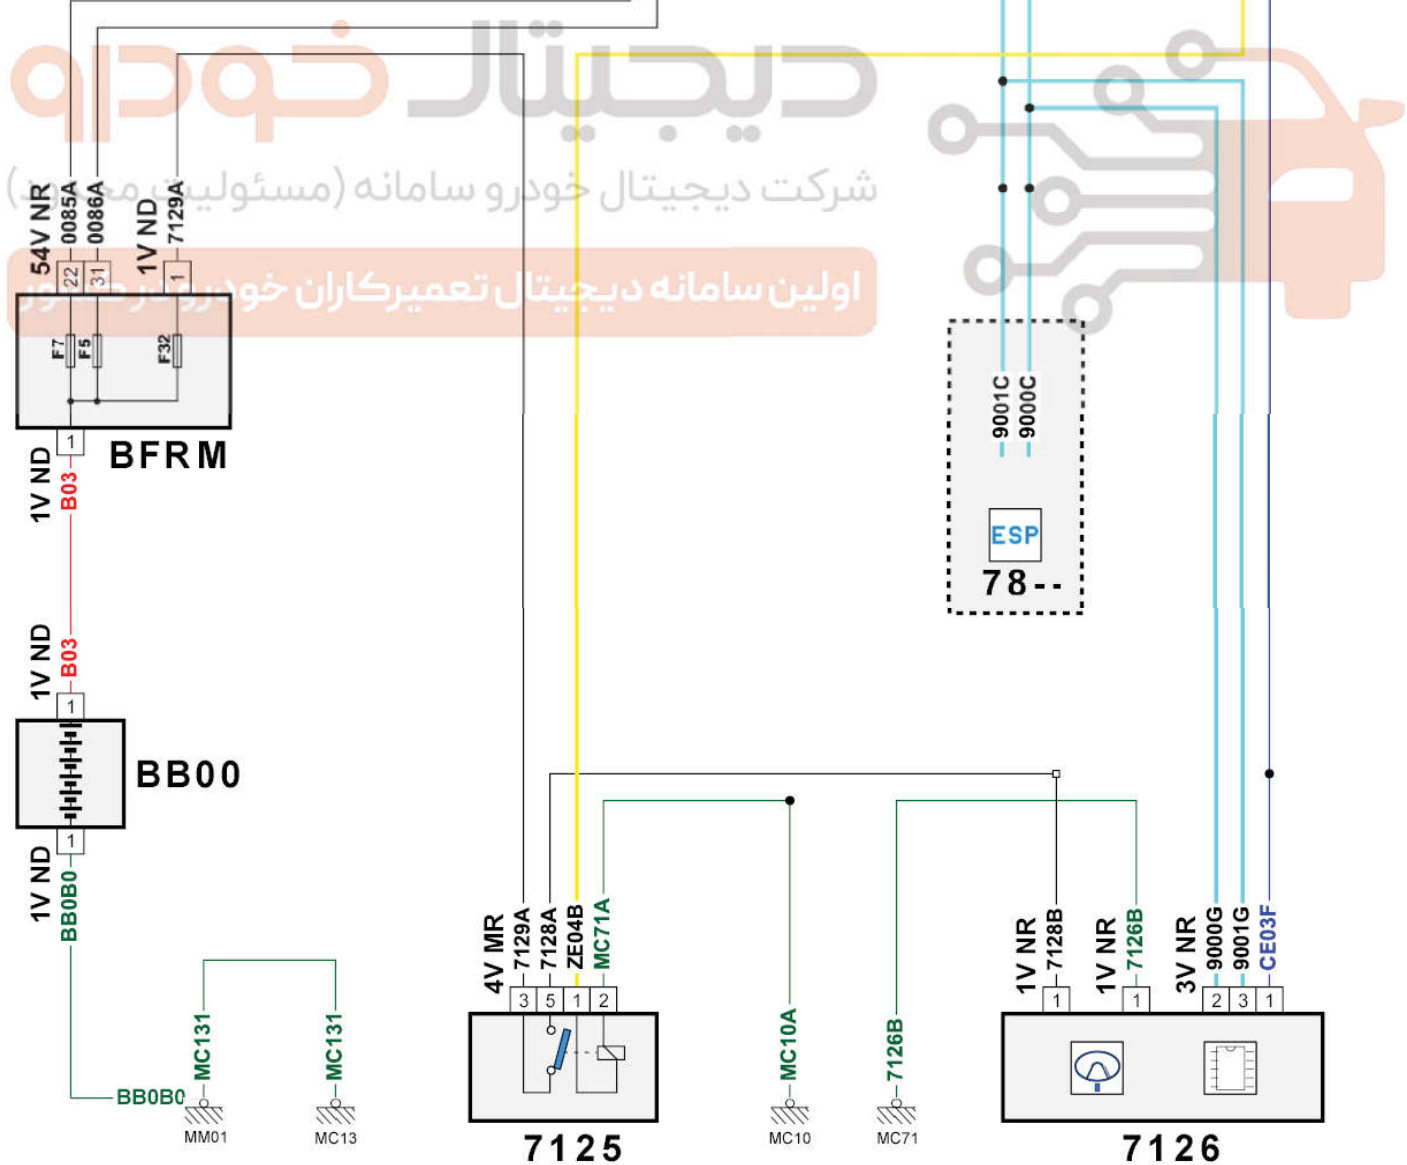

### Power Steering (Without Brake Central Unit Supply Relay)

BSI1

### Power Steering (Without Brake Central Unit Supply Relay)

## Power Steering (Without Brake Central Unit Supply Relay)

item code	description	information
7125	null	power steering power relay
7126	null	electric power steering ECU /
7800	null	calculateur controle de stabilite
BB00	null	ancillaries battery
BFRM	null	engine fuse and relay box
BSI1	null	built-in systems interface
E900A	null	crimp one information (or equipotential 276A) wire
E900B	null	crimp one information (or equipotential 900B) wire
E901A	null	crimp one information (or equipotential 901A) wire
E901B	null	crimp one information (or equipotential 901B) wire
EC03A	null	splice of an "ignition +" protected by fuse no. 03A
EM10B	null	crimp earth (earth point number 10B)
MC10A	null	body earth point number 10A
MC13	null	body earth point number 13
MC71B	null	body earth point number 71
MM01	null	engine earth point number 01