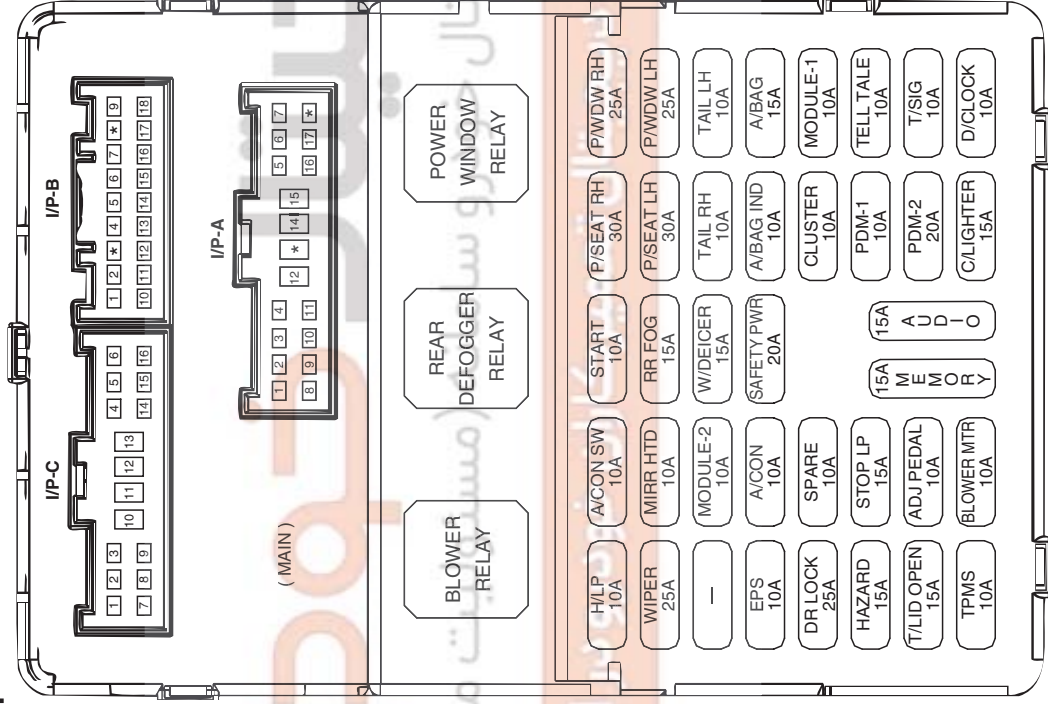

FUSE & RELAY INFORMATION E54EB839

Fuse & Relay Information (1)

SD100-1

I/P JUNCTION BOX

LAYOUT

< FRONT >

< REAR >

WWW.DIGITALKHODRO.COM USE THE DESIGNATED FUSE ONLY

FUSE	(A)	Circuit Protected
TAIL RH	10A	Head lamp RH, Rear combination lamp RH, License lamp RH, Illuminations
A/BAG IND	10A	Instrument cluster(Air bag IND.)
CLUSTER	10A	Instrument cluster(IND.), BCM, PDM, Pre-excitation resistor(DSL)
PDM-1	10A	PDM, Start stop button switch
PDM-2	20A	PDM
C/LIGHTER	15A	Cigarette lighter, Smart key module
P/WDW RH	25A	Driver power window switch, Power window switch RH
P/WDW LH	25A	Driver power window switch, Safety window motor
TAIL LH	10A	Head lamp LH, Rear combination lamp LH, License lamp LH,
A/BAG	15A	SRS control module, PAB cut off switch, Digital clock, PAB display
MODULE-1	10A	Multifunction switch, ESP switch
TELL TALE	10A	Rear parking assist buzzer, Steering angle sensor
T/SIG	10A	-
D/CLOCK	10A	Hazard switch
POWER CONNECTOR	15A	Power outside mirror switch, Audio, PDM, Digital clock, BCM
AUDIO	15A	Key illumination switch, Digital clock, Room lamp, BCM, Power outside mirror switch, RF receiver, Instrument cluster, Overhead console, A/C control module
	15A	Audio