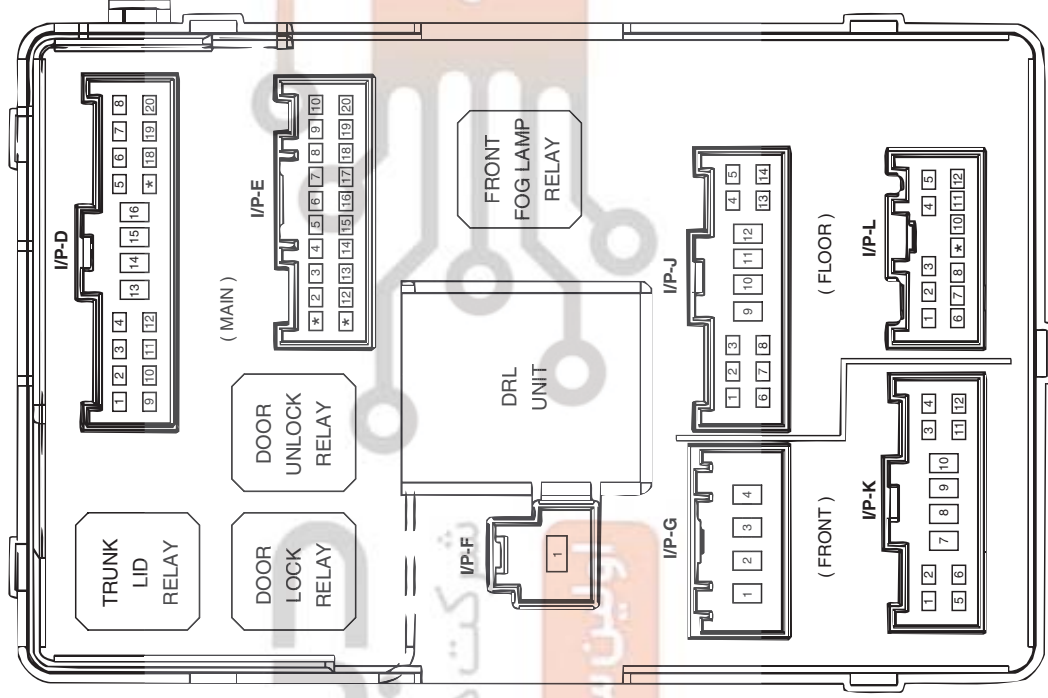

FUSE & RELAY INFORMATION E54EB839

Fuse & Relay Information (1)

SD100-1

I/P JUNCTION BOX

LAYOUT

< FRONT >

< REAR >

WWW.DIGITALKHODRO.COM USE THE DESIGNATED FUSE ONLY

FUSE	(A)	Circuit Protected
TAIL RH	10A	Head lamp RH, Rear combination lamp RH, License lamp RH, Illuminations
A/BAG IND	10A	Instrument cluster(Air bag IND.)
CLUSTER	10A	Instrument cluster(IND.), BCM, PDM, Pre-excitation resistor(DSL)
PDM-1	10A	PDM, Start stop button switch
PDM-2	20A	PDM
C/LIGHTER	15A	Cigarette lighter, Smart key module
P/WDW RH	25A	Driver power window switch, Power window switch RH
P/WDW LH	25A	Driver power window switch, Safety window motor
TAIL LH	10A	Head lamp LH, Rear combination lamp LH, License lamp LH,
A/BAG	15A	SRS control module, PAB cut off switch, Digital clock, PAB display
MODULE-1	10A	Multifunction switch, ESP switch
TELL TALE	10A	Rear parking assist buzzer, Steering angle sensor
T/SIG	10A	-
D/CLOCK	10A	Hazard switch
POWER CONNECTOR	15A	Power outside mirror switch, Audio, PDM, Digital clock, BCM
AUDIO	15A	Key illumination switch, Digital clock, Room lamp, BCM, Power outside mirror switch, RF receiver, Instrument cluster, Overhead console, A/C control module
	15A	Audio