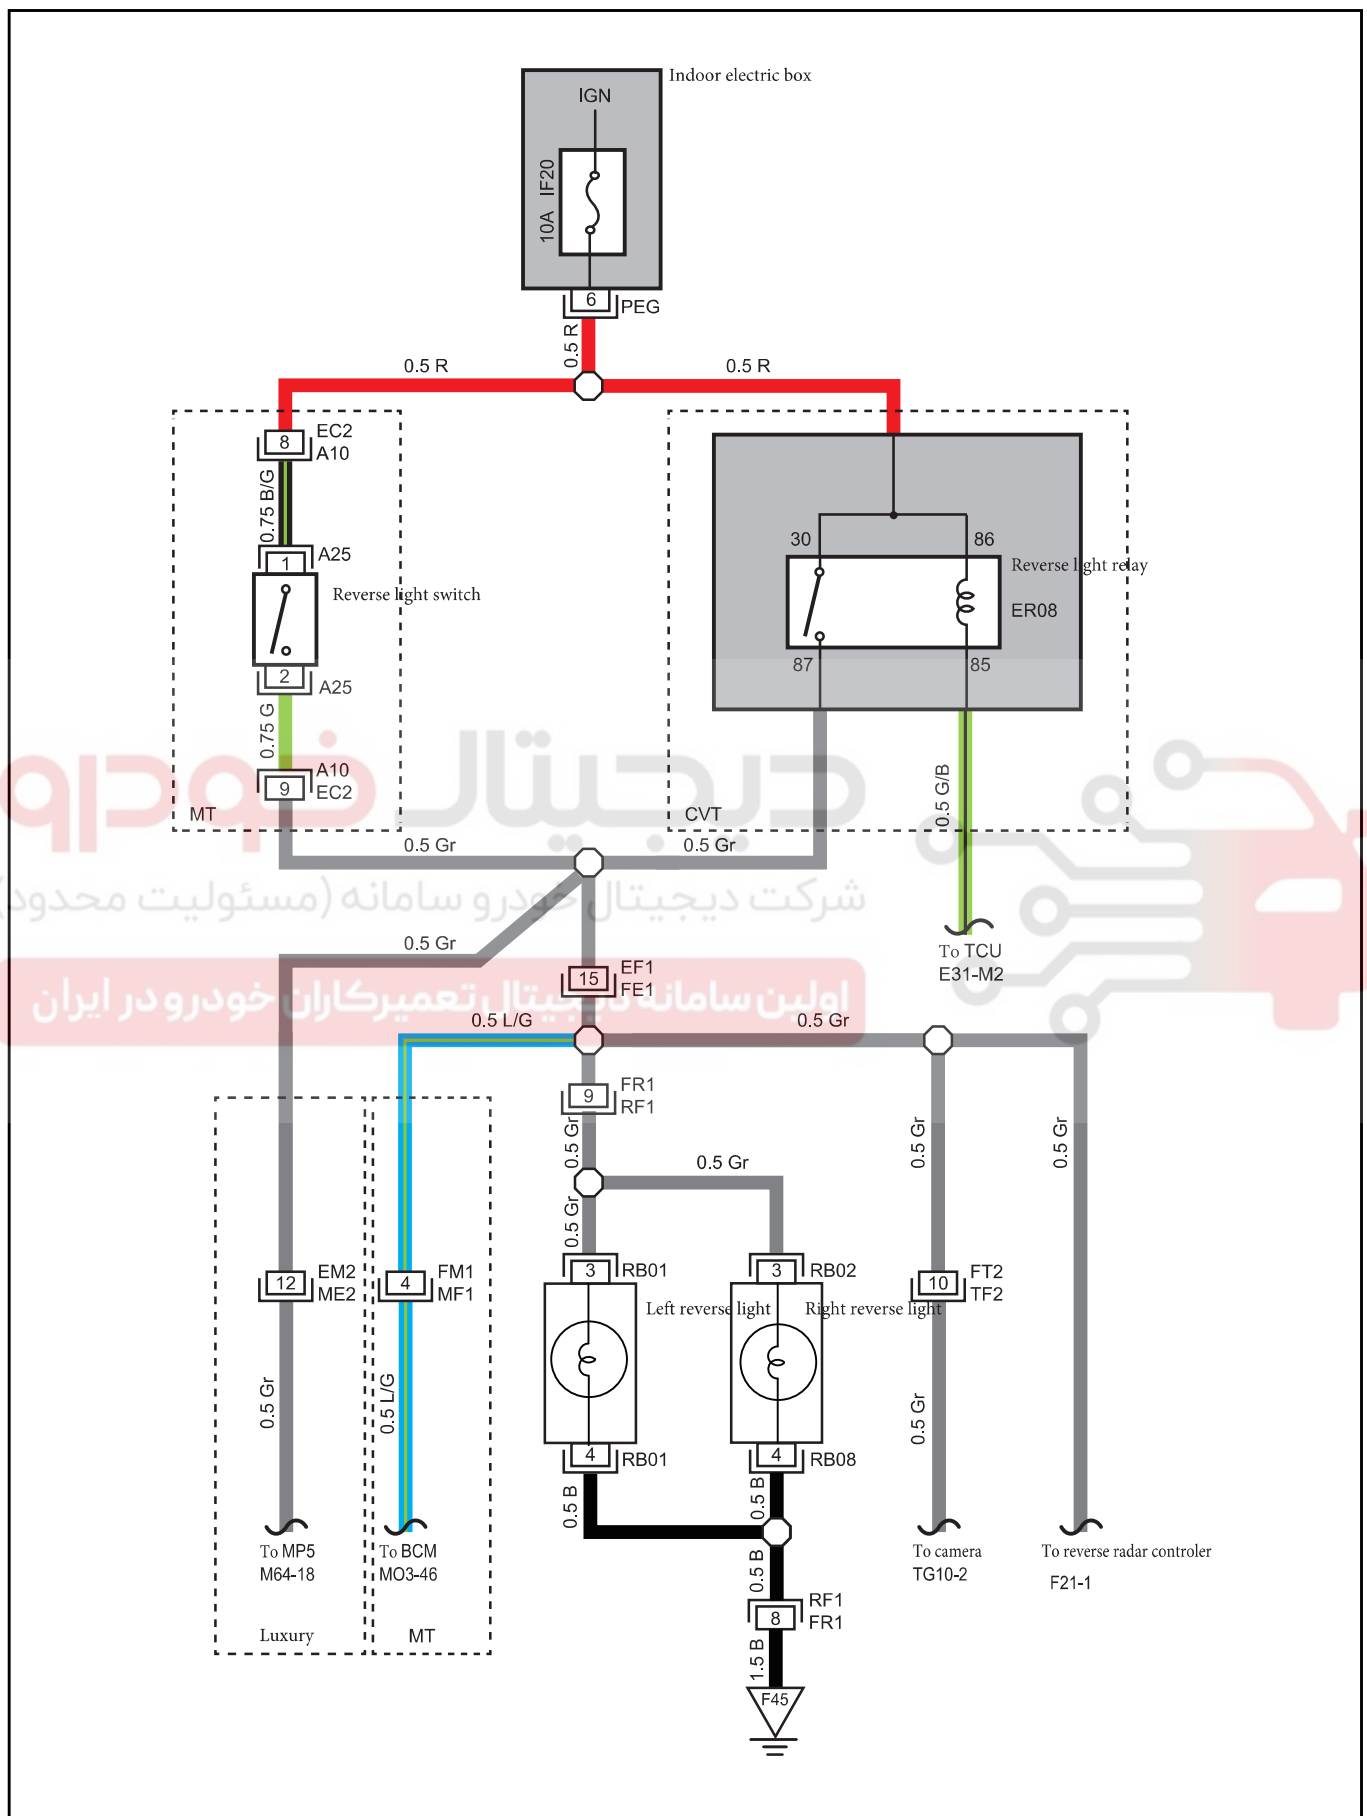

Reverse light

Harness connector	Name	Page
RB01	Left rear lumper lamp harness connector	26
RB02	Right rear lumper lamp harness connector	16
M02	BCM harness connector	16
PMF	IP.BOX F harness connector	13
MF1	Main harness to frame harness 2	26
FM1	Frame harness to main harness 1	34
FR1	Frame harness to radar harness	34
RF1	Radar harness to frame harness	47
F45	Ground	65