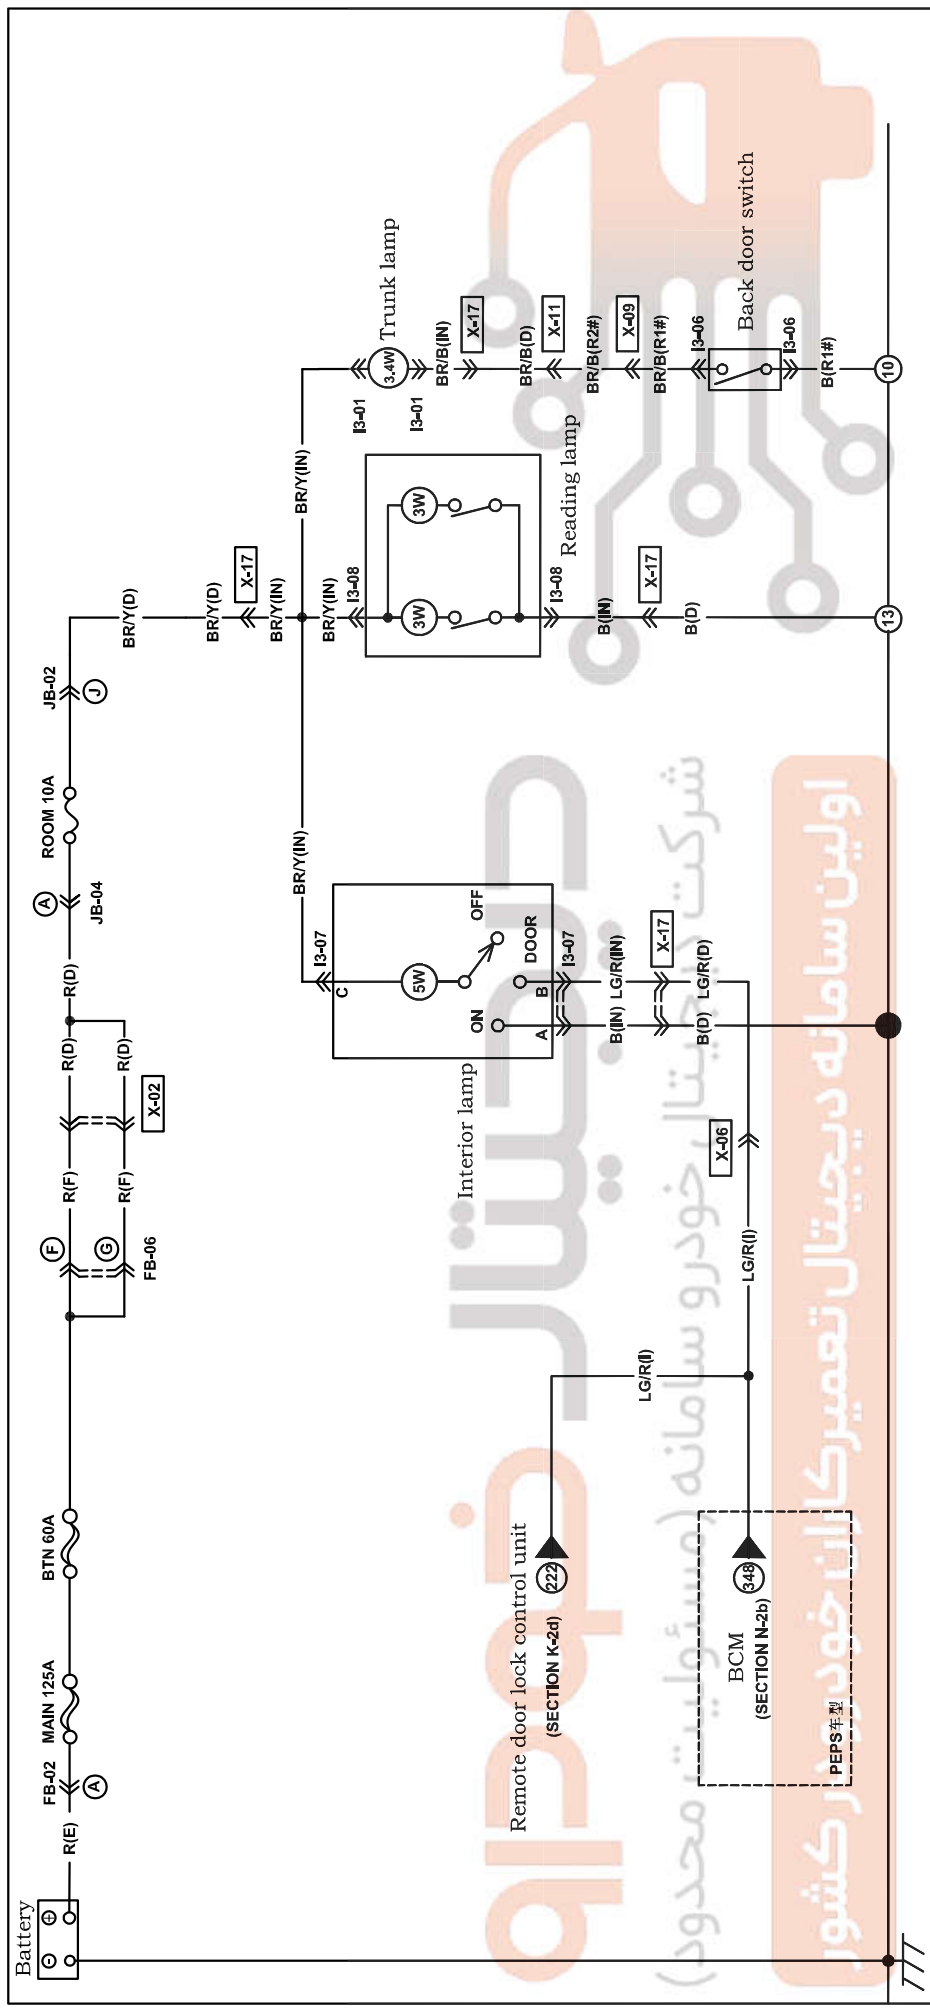

Interior lamp/reading lamp/trunk lamp

I-3

I3-01 Trunk lamp (IN) 	I3-06 Trunk lamp switch (R1#) 	I3-07 Interior lamp (IN) 			
I3-08 Reading lamp (IN) 					