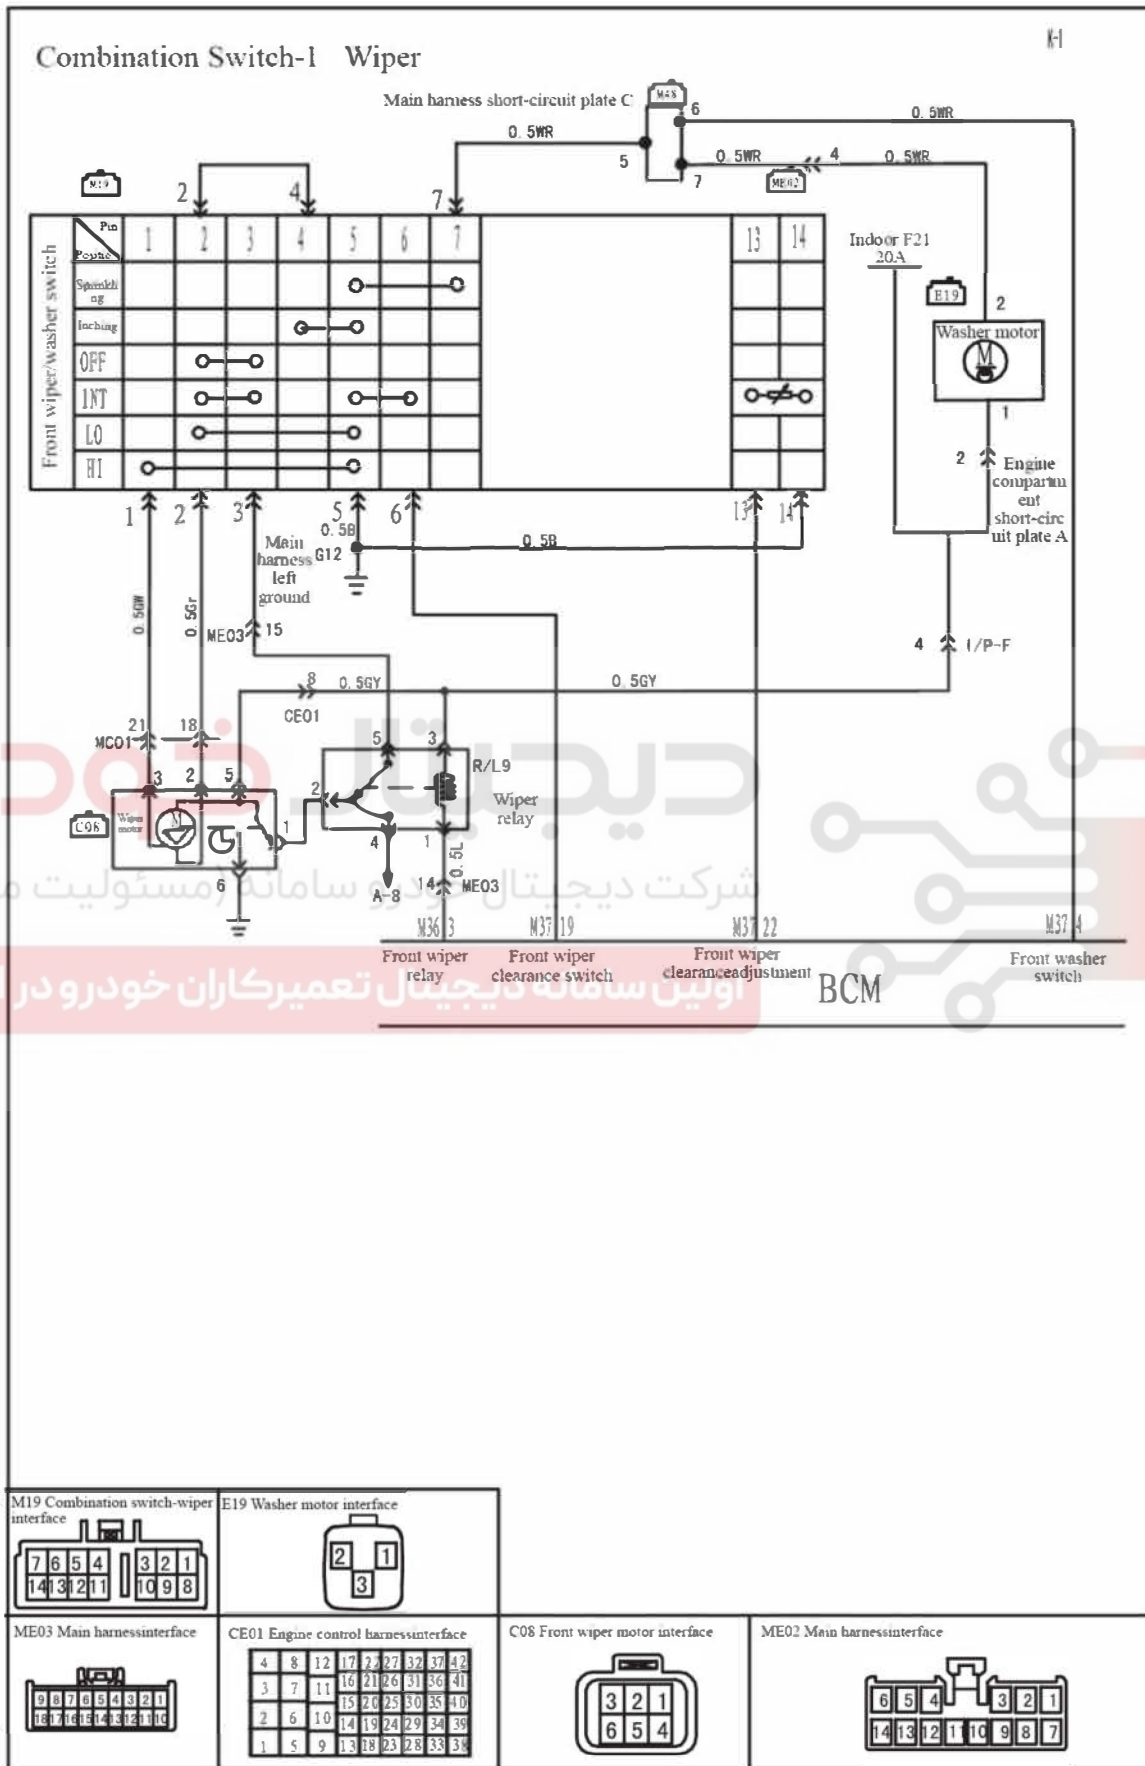

Wiring Diagrams

Combination Switch-1		K-2
Component position index		
Code of component	Name of component	
M19	Combination switch	
C08	Front wiper motor	
E19	Washer motor	
Connector		
ME02		
ME03		
GE01		
Ground point		
G22		