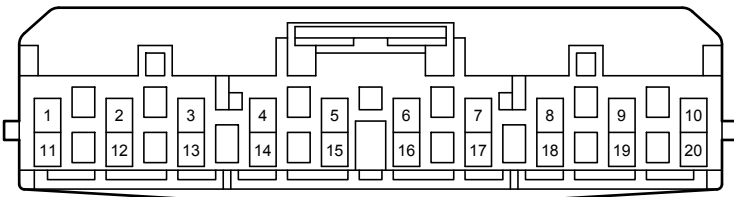

90980-12912

G172
White

90980-12A58

Parking Assist (TOYOTA Parking Assist-Sensor) (8 Sensor Type) (From Oct. 2015 Production)

G174
White

90980-12A58

G189
Gray

90980-12372