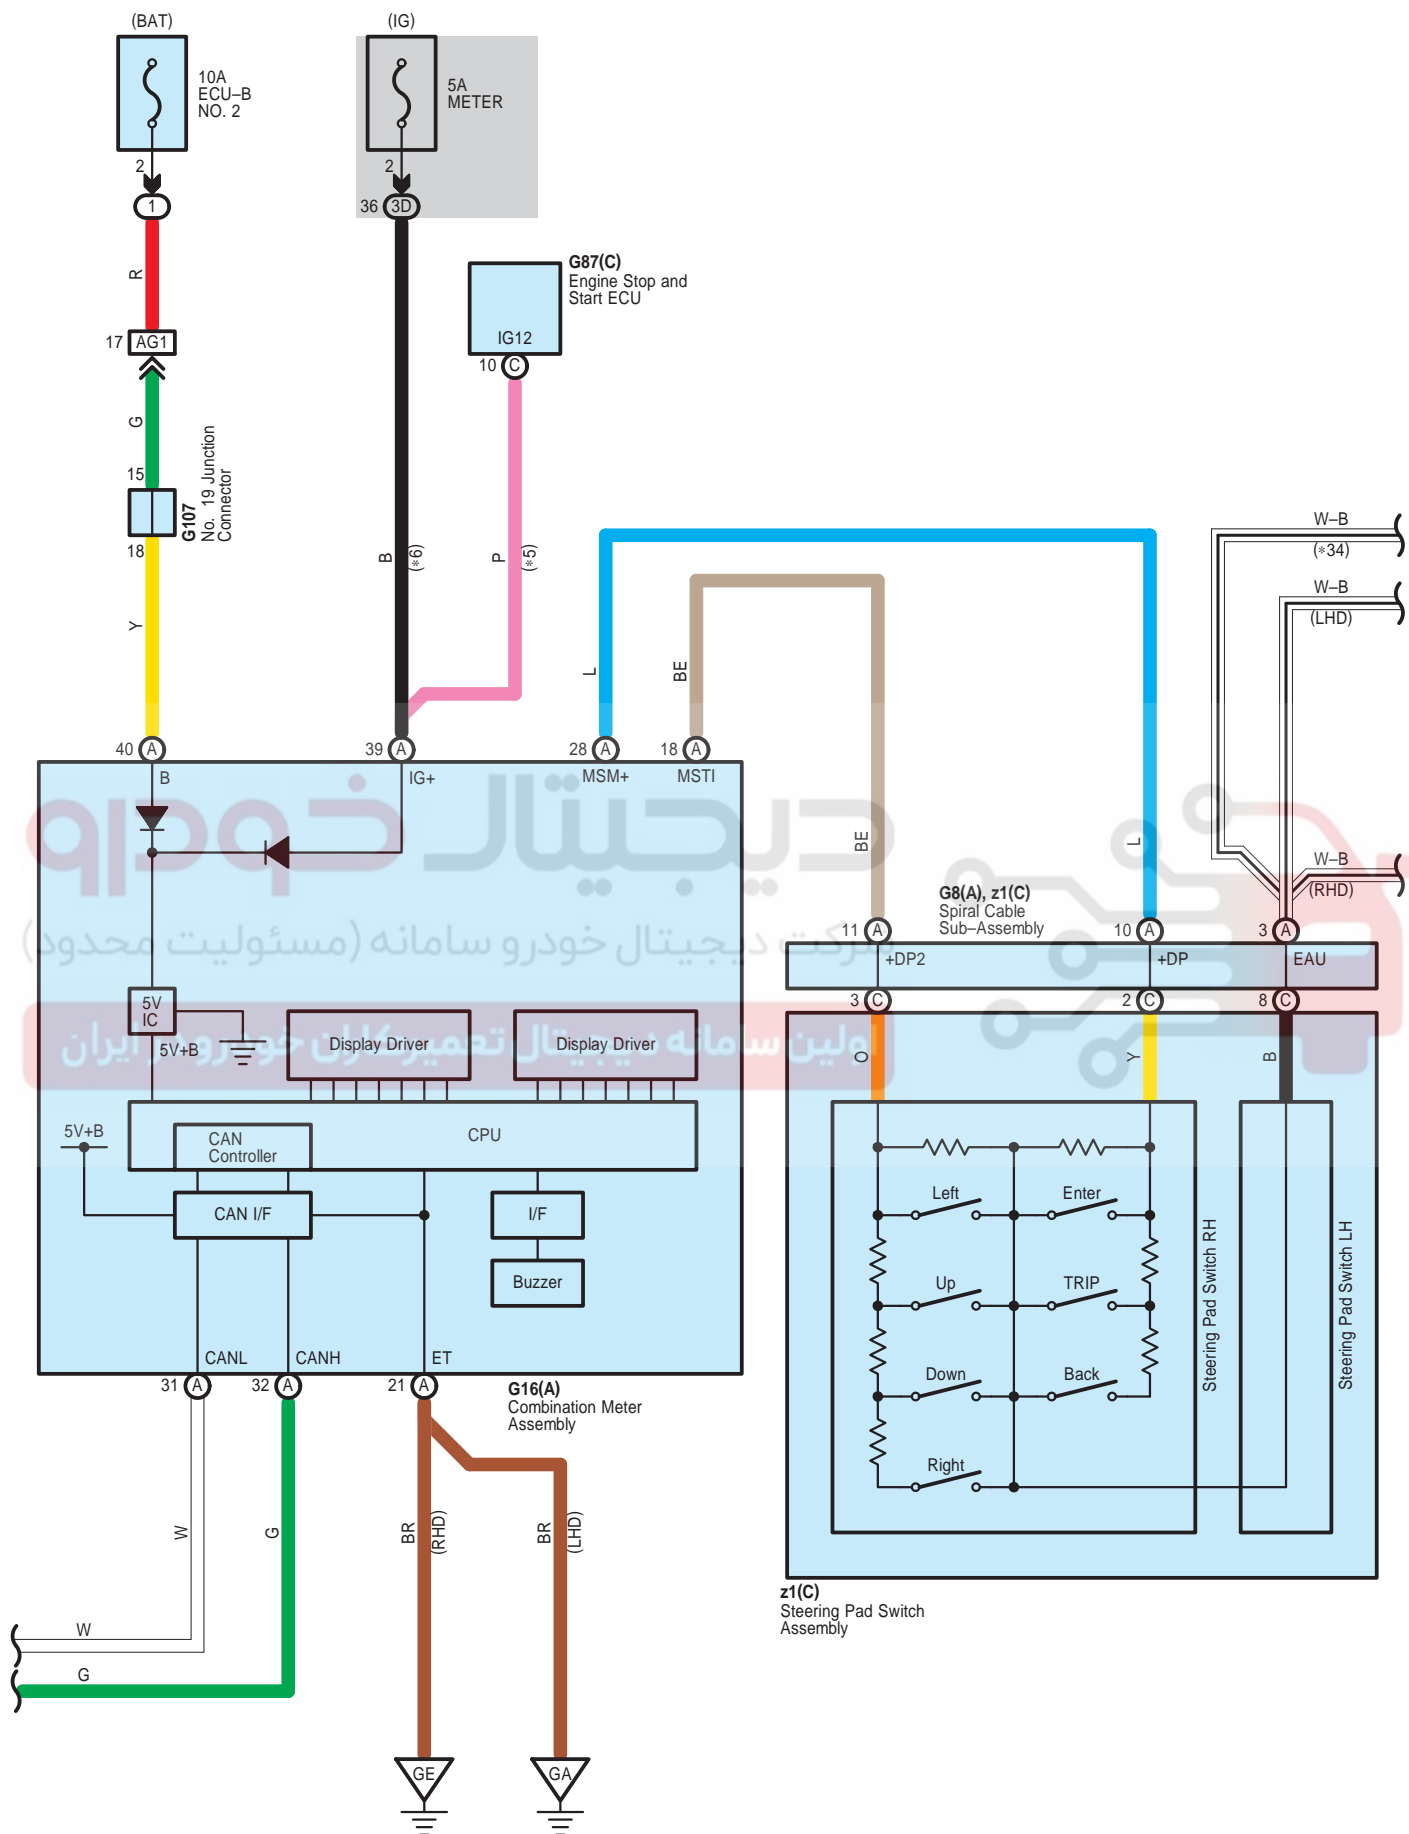

Parking Assist (TOYOTA Parking Assist-Sensor) (8 Sensor Type) (From Oct. 2015 Production)