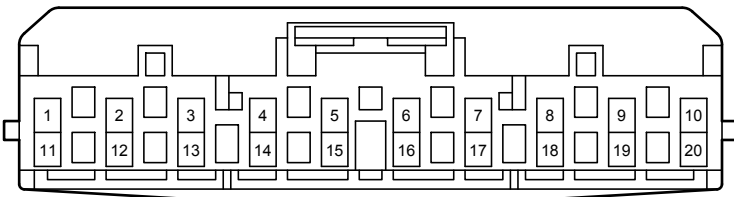

G194
White

90980-12372

G195
Blue

90980-12372

Parking Assist (TOYOTA Parking Assist-Sensor) (8 Sensor Type) (From Oct. 2015 Production)

N36
White

90980-12A58

S1