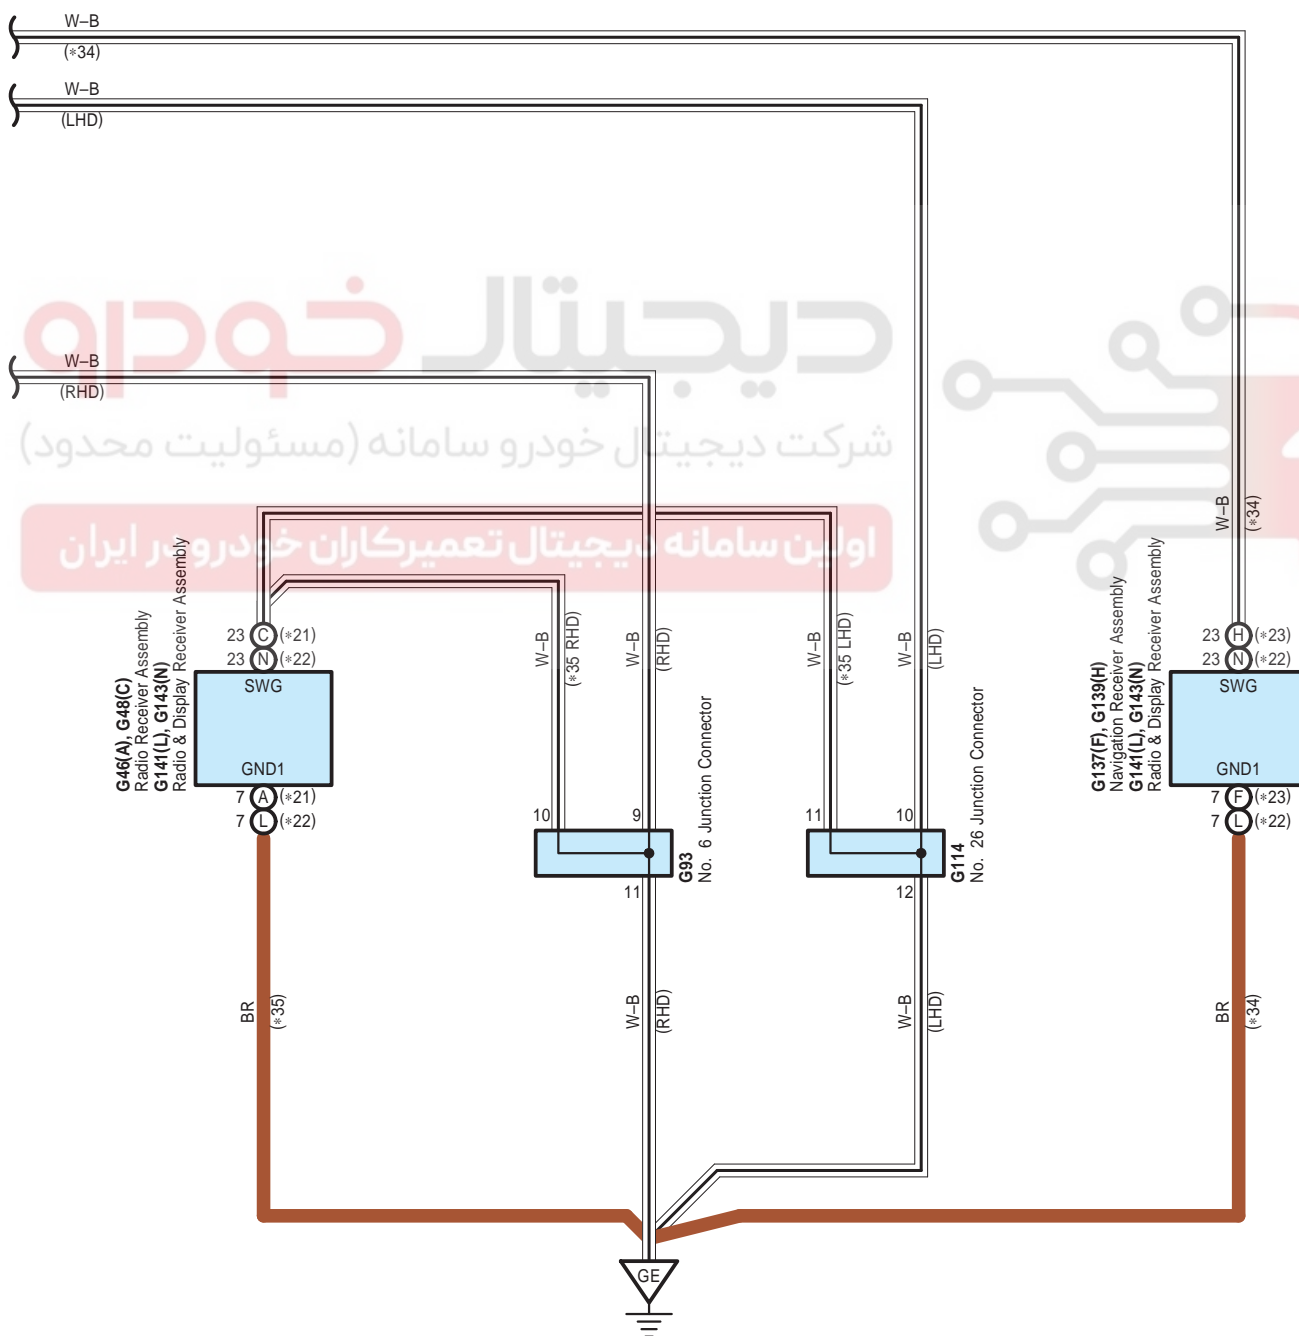

Parking Assist (TOYOTA Parking Assist-Sensor) (8 Sensor Type) (From Oct. 2015 Production)

- 5 : w/ Stop & Start System
- 6 : w/o Stop & Start System
- *21 : Radio Receiver Type
- *22 : Radio & Display Receiver Type
- *23 : Navigation Receiver Type
- *34 : w/ Audio System (Separate Type Amplifier)
- *35 : w/ Audio System (Built-in Type Amplifier)