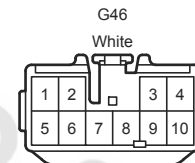

90980-10997