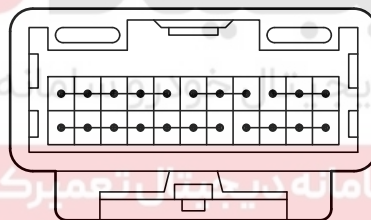

G194
White

90980-12372