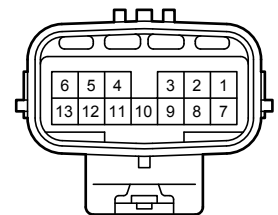

90980-12771

90980-12770

90980-12412

90980-12411

90980-12326

90980-12716

Parking Assist (TOYOTA Parking Assist-Sensor) (8 Sensor Type) (From Oct. 2015 Production)