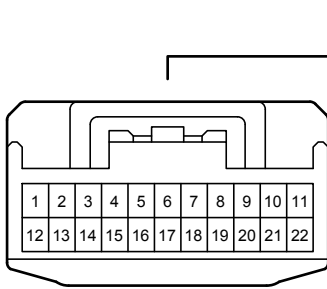

Parking Assist (TOYOTA Parking Assist-Sensor) (8 Sensor Type) (From Oct. 2015 Production)

90980-12372