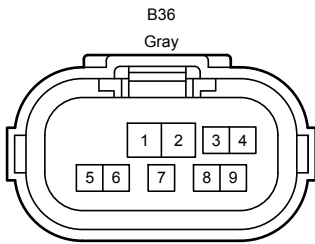

90980-12362