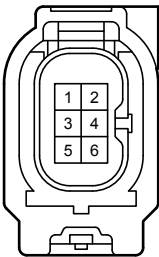

S1

Black

90980-12382