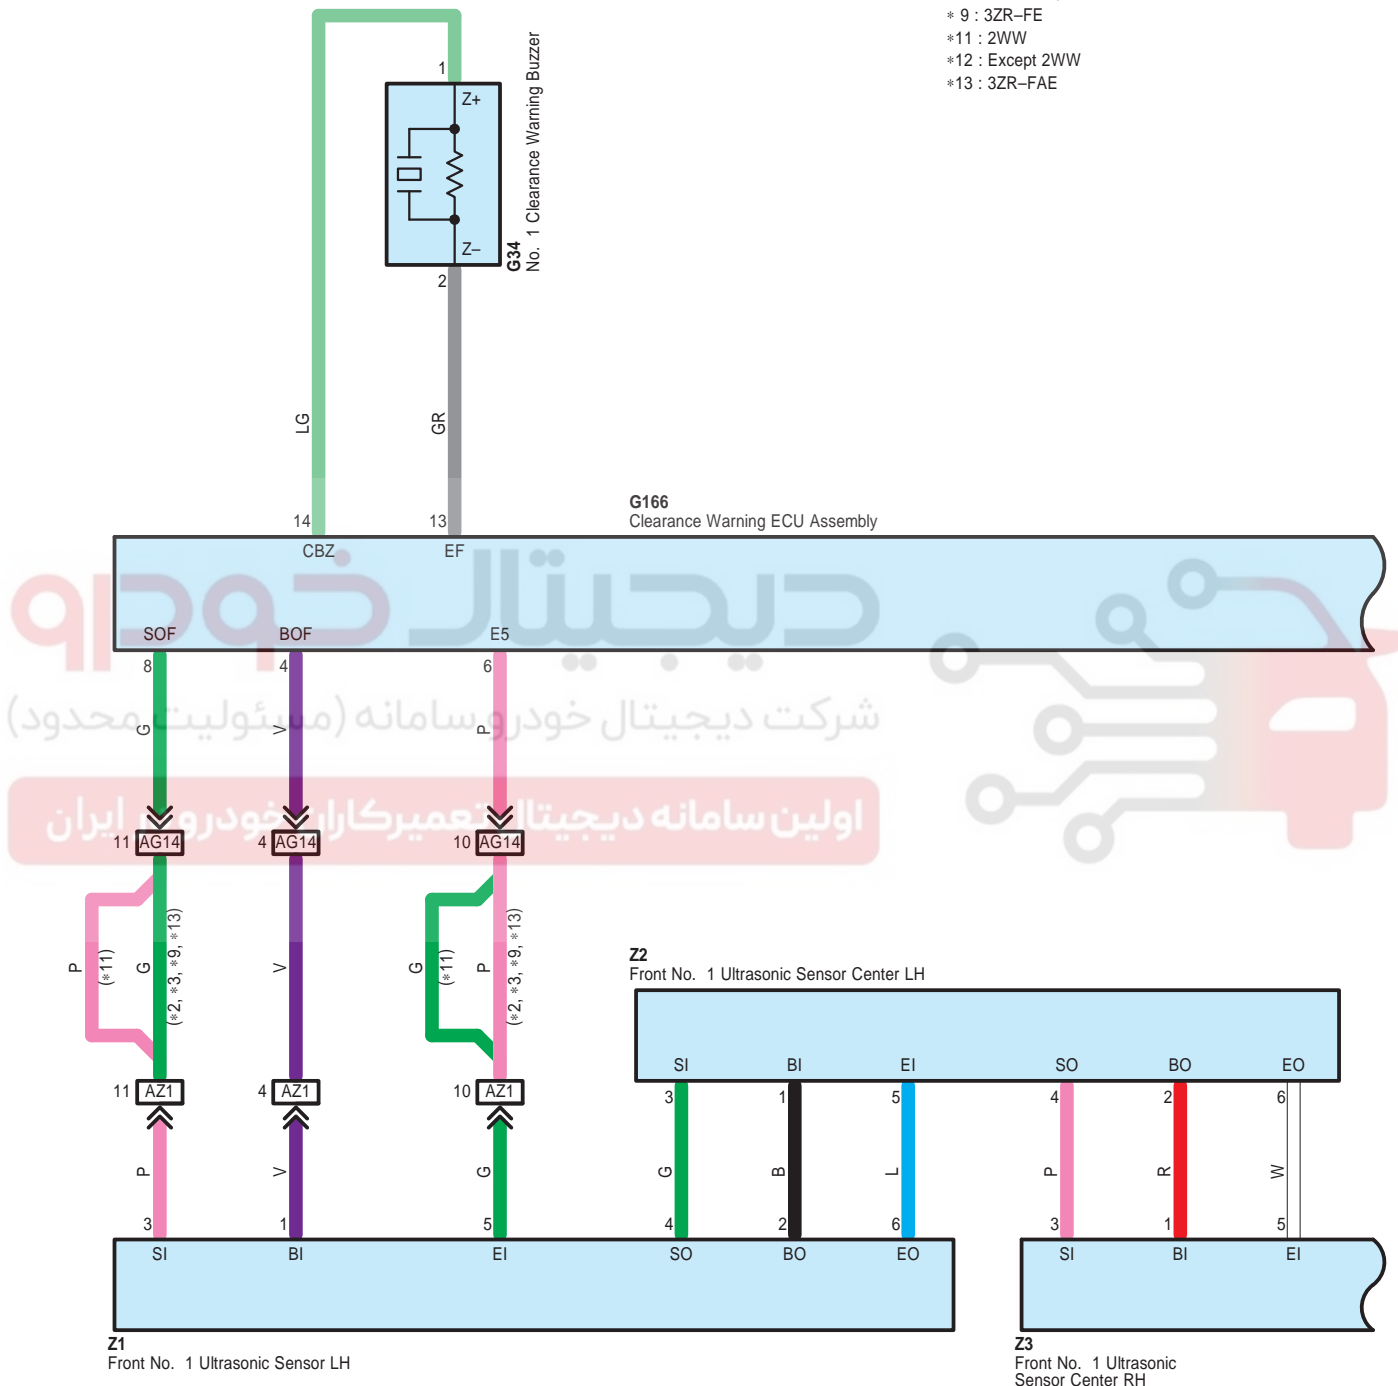

Parking Assist (TOYOTA Parking Assist-Sensor) (8 Sensor Type) (From Oct. 2015 Production)

- * 2 : 2AR-FE
- * 3 : 2AD-FHV, 2AD-FTV
- * 9 : 3ZR-FE
- *11 : 2WW
- *12 : Except 2WW
- *13 : 3ZR-FAE

Parking Assist (TOYOTA Parking Assist-Sensor) (8 Sensor Type) (From Oct. 2015 Production)

Parking Assist (TOYOTA Parking Assist-Sensor) (8 Sensor Type) (From Oct. 2015 Production)

90980-12372

90980-11250

90980-12362

90980-12A23

90980-11250

90980-12370

90980-12557