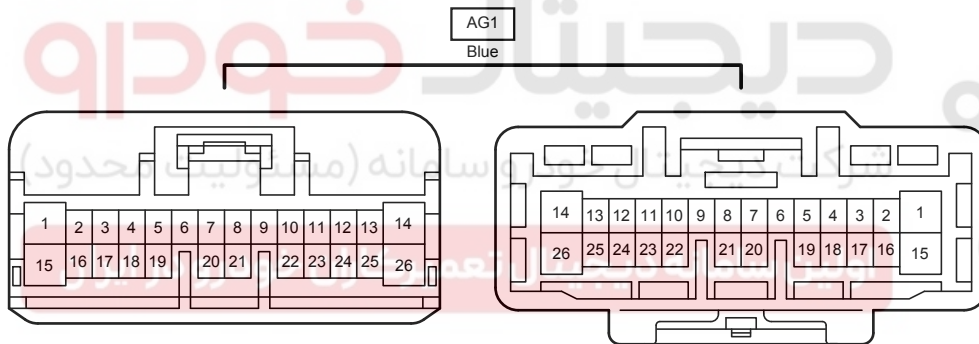

Black

90980-12559

3B

White

90980-12A15

Parking Assist (TOYOTA Parking Assist-Sensor) (8 Sensor Type) (From Oct. 2015 Production)

90980-12887

90980-12890