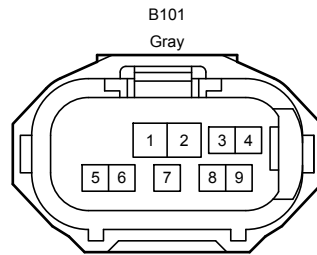

Parking Assist (TOYOTA Parking Assist-Sensor) (8 Sensor Type) (From Oct. 2015 Production)

90980-12372

90980-11250

90980-12362

90980-12A23

90980-11250

90980-12370

90980-12557