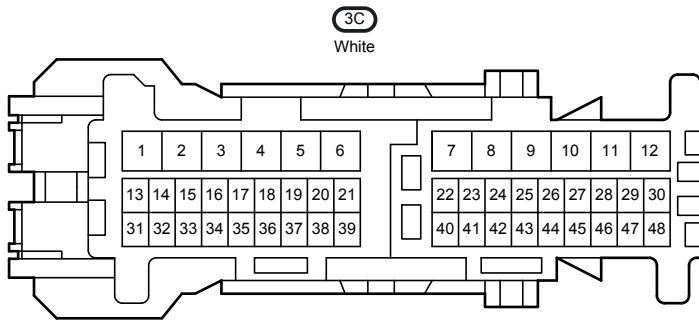

Black

90980-12559

3B

White

90980-12A15

Parking Assist (TOYOTA Parking Assist-Sensor) (8 Sensor Type) (From Oct. 2015 Production)

90980-12887

90980-12890