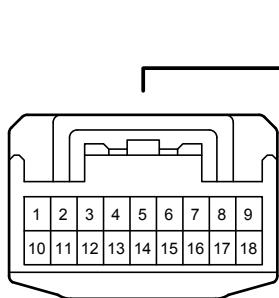

90980-12412