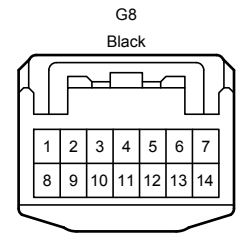

Parking Assist (TOYOTA Parking Assist-Sensor) (8 Sensor Type) (From Oct. 2015 Production)

90980-12372

90980-11250

90980-12362

90980-12A23

90980-11250

90980-12370

90980-12557