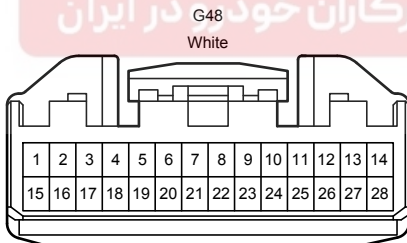

G98
Gray

اولین امانه دیجیتال تعمیرکاران خودرو در ایران

90980-12555