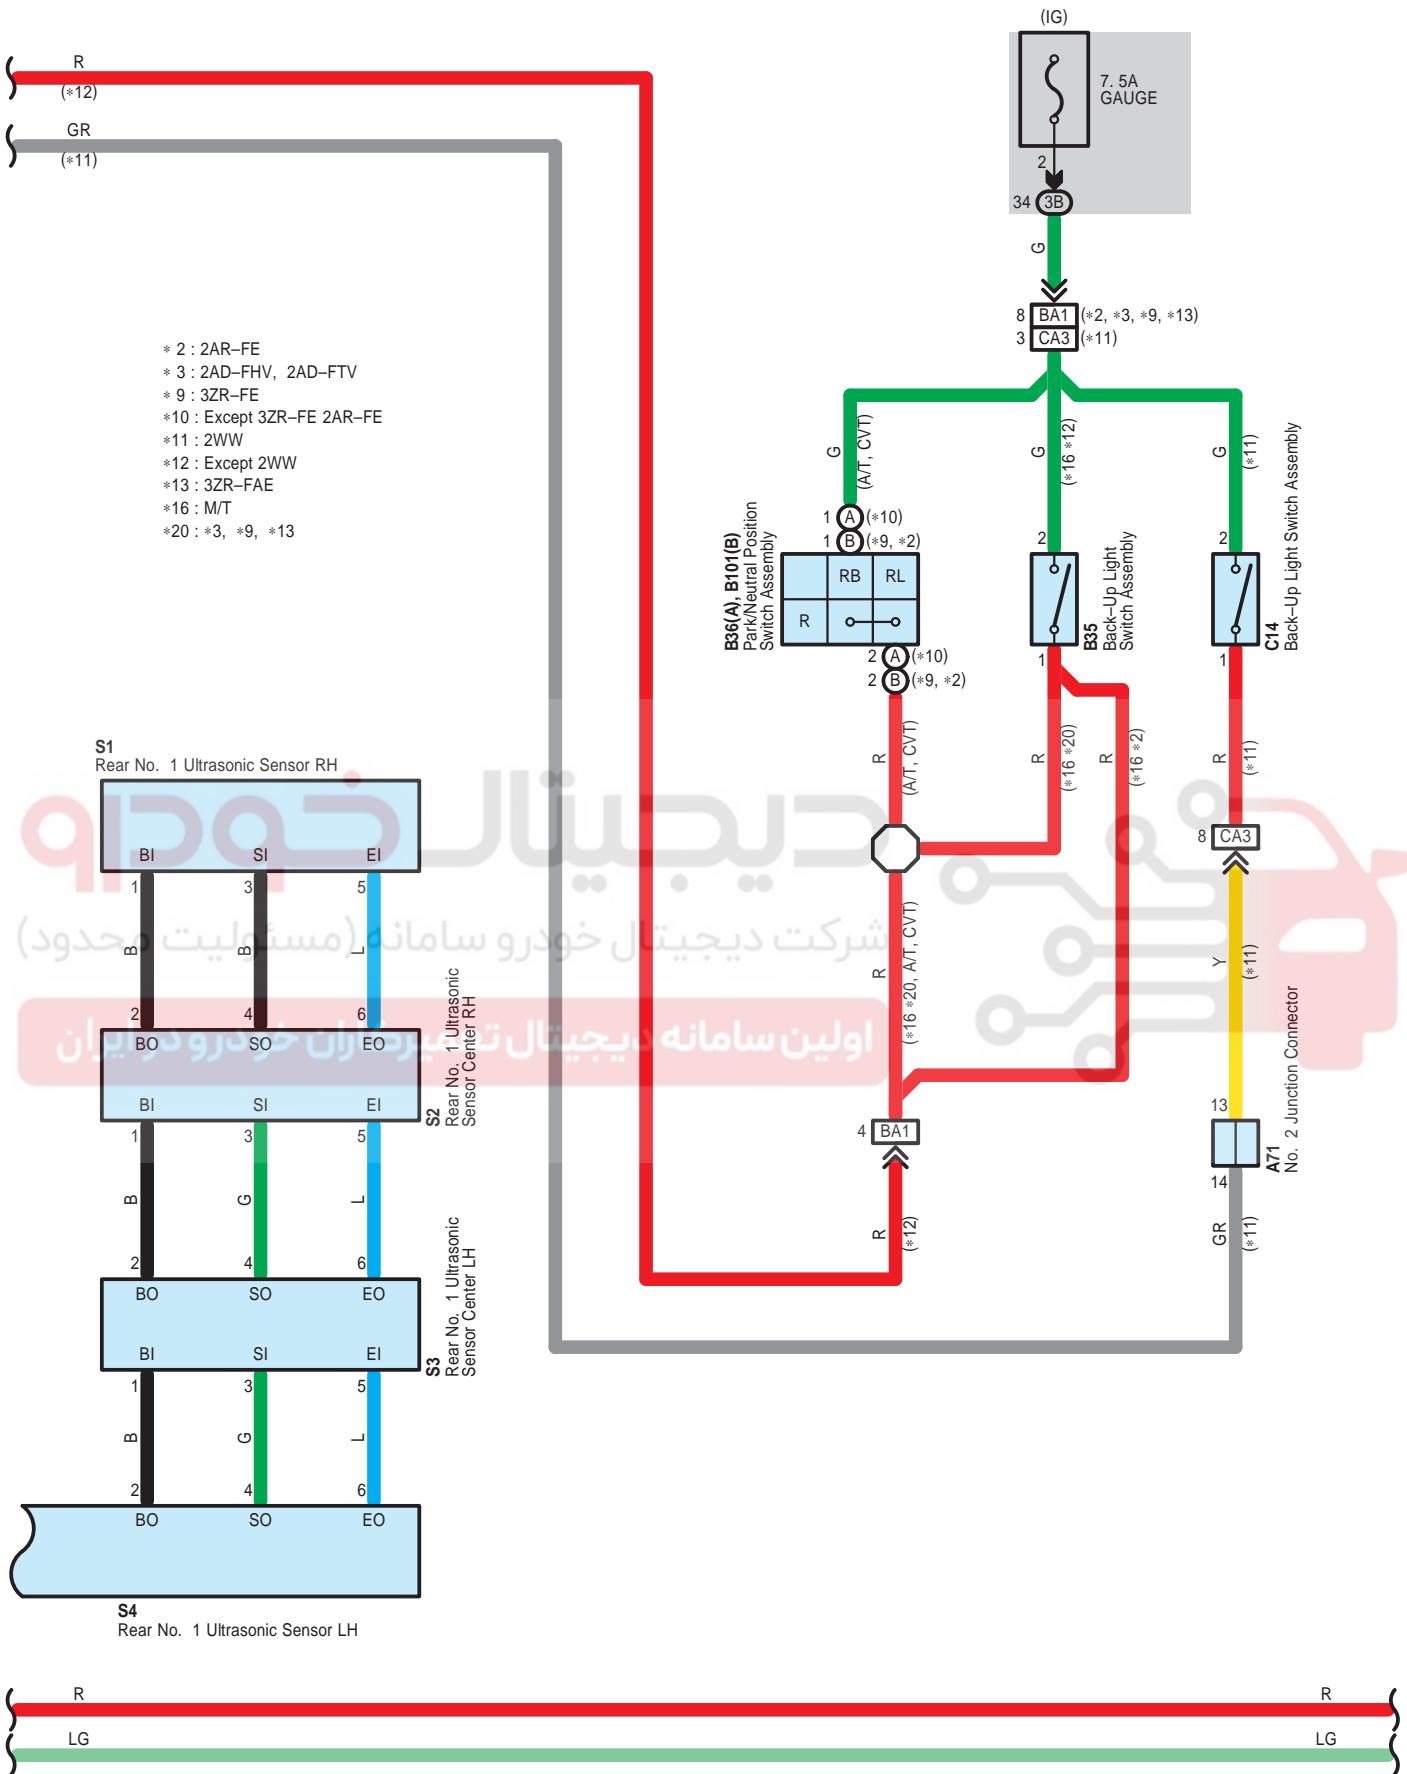

Parking Assist (TOYOTA Parking Assist-Sensor) (8 Sensor Type) (From Oct. 2015 Production)

- * 2 : 2AR-FE
- * 3 : 2AD-FHV, 2AD-FTV
- * 9 : 3ZR-FE
- *11 : 2WW
- *12 : Except 2WW
- *13 : 3ZR-FAE

Parking Assist (TOYOTA Parking Assist-Sensor) (8 Sensor Type) (From Oct. 2015 Production)