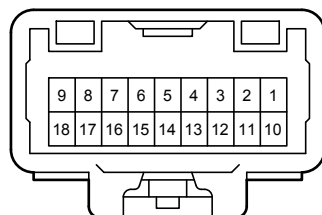

90980-12411