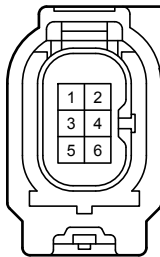

S2

Black

90980-12382