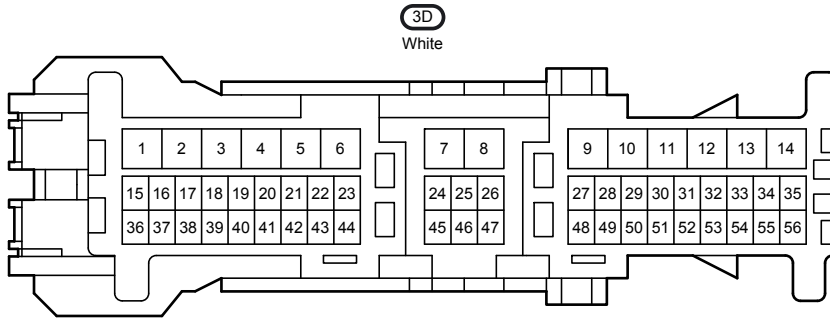

Black

90980-12559

3B

White

90980-12A15

Parking Assist (TOYOTA Parking Assist-Sensor) (8 Sensor Type) (From Oct. 2015 Production)

90980-12887

90980-12890