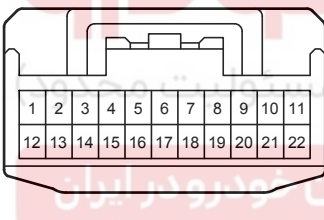

90980-12372