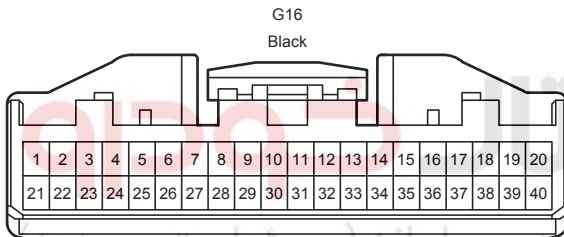

Parking Assist (TOYOTA Parking Assist-Sensor) (8 Sensor Type) (From Oct. 2015 Production)

90980-12372

90980-11250

90980-12362

90980-12A23

90980-11250

90980-12370

90980-12557