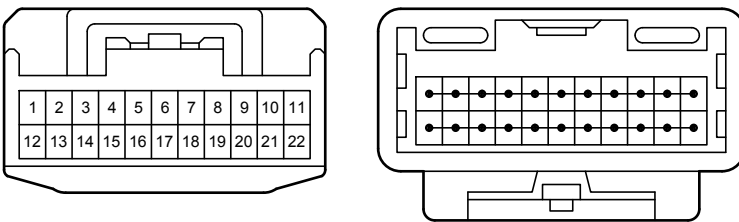

90980-12372

G99
White

90980-12372

G107
Gray

90980-12372

G108
Gray

90980-12372

Parking Assist (TOYOTA Parking Assist-Sensor) (8 Sensor Type) (From Oct. 2015 Production)