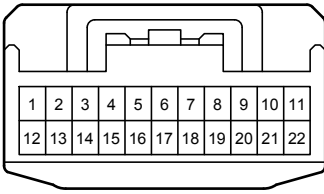

90980-12372

Parking Assist (TOYOTA Parking Assist-Sensor) (8 Sensor Type) (From Oct. 2015 Production)