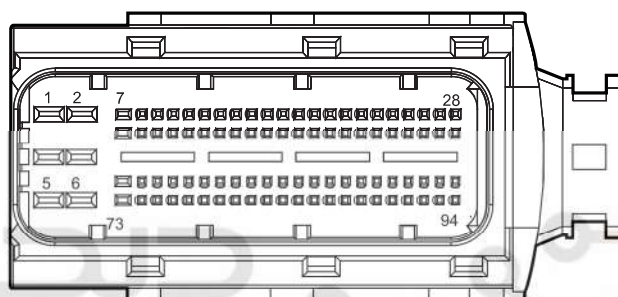

E32 1.5T Engine W.H. Connector Connecting EMS