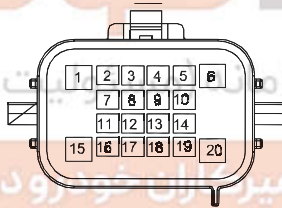

Ignition system (1.5TGDI)

A1 ENGINE ECU_E

A12 Ignition coil 4

A13 Ignition coil 3

A14 Ignition coil 2

A15 Ignition coil 1

I3_EC Engine harness connection control harness

I3_CE Control wiring connection engine harness