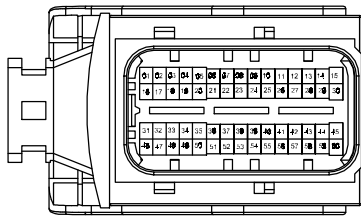

Ignition system (1.5TGDI)

A1 ENGINE ECU_E

A12 Ignition coil 4

A13 Ignition coil 3

A14 Ignition coil 2

A15 Ignition coil 1

I3_EC Engine harness connection control harness

I3_CE Control wiring connection engine harness