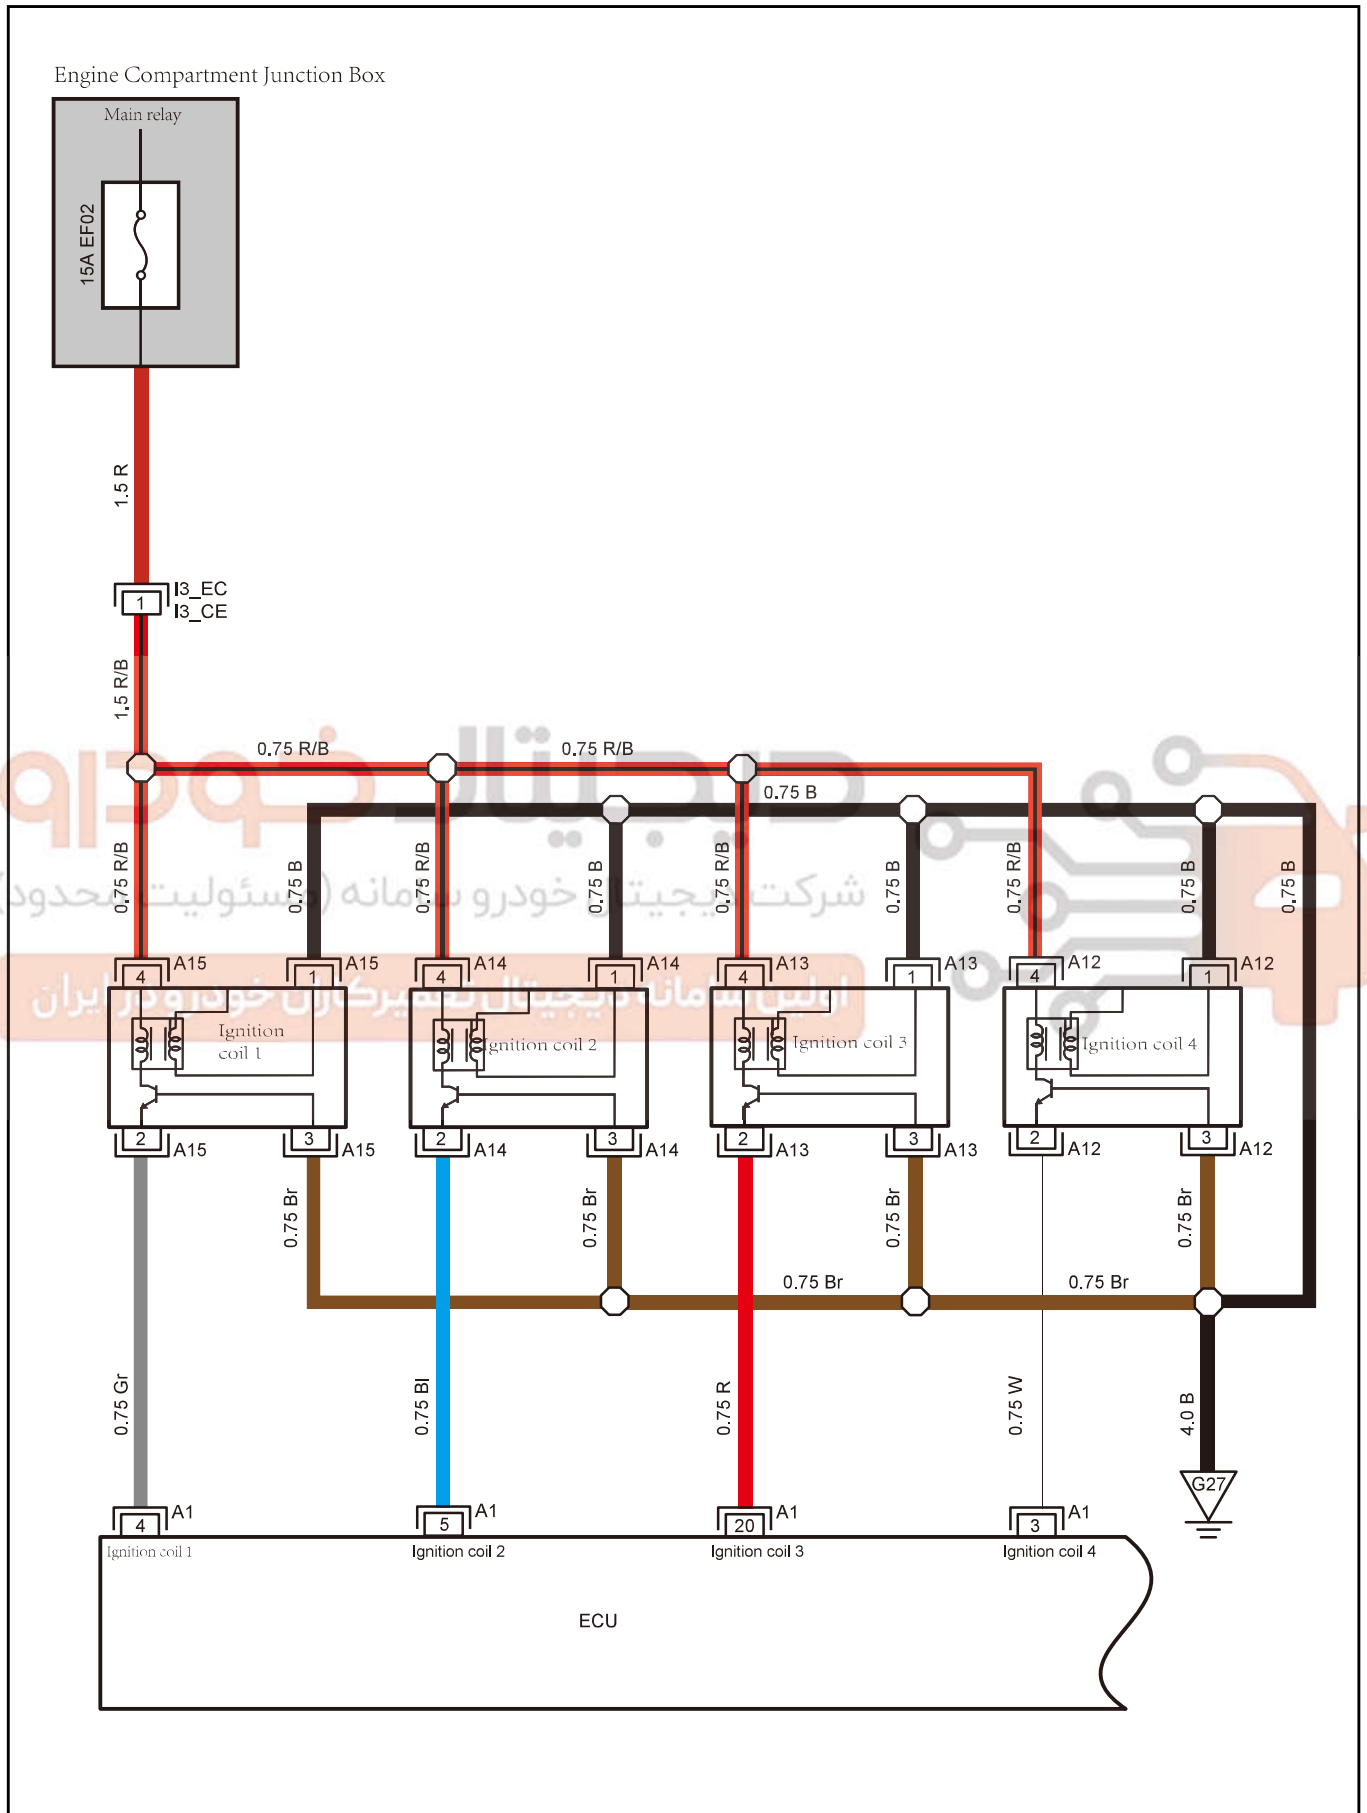

Ignition system (1.5TGDI)

A1 ENGINE ECU_E

A12 Ignition coil 4

A13 Ignition coil 3

A14 Ignition coil 2

A15 Ignition coil 1

I3_EC Engine harness connection control harness

I3_CE Control wiring connection engine harness