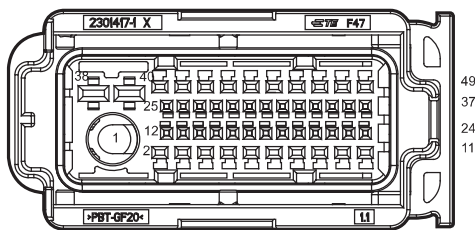

I_FLDB

FL Door W.H. Connector Connecting Body W.H.

F02 Cabin Fuse Box G