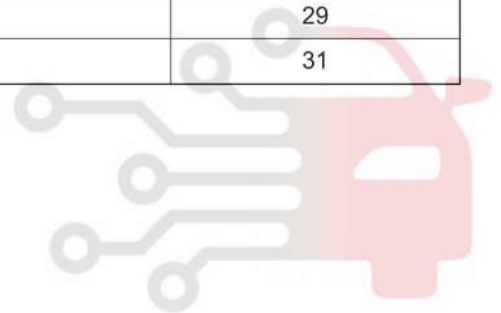

Connector	Name	Page
D01	Left Rearview Mirror	29
D14	Right Rearview Mirror	31
E42	Cabin Fuse Box E	16
F02	Cabin Fuse Box G	25
M07	BCM C1	20
T02	Rear Defroster Heating Wire +	34
T10	Rear Defroster Heating Wire -	34
G14	Body W.H. GND 3(terminal 1)	42
G15	Body W.H. GND 4(terminal 1)	42
G25	Tailgate W.H. GND (terminal 1)	43
I1_BT	Body W.H. Connector 1 Connecting Tailgate W.H.	25
I1_TB	Tailgate W.H. Connector 1 Connecting Body W.H.	34
I2_EM	Engine W.H. Connector 2 Connecting Main W.H.	16
I2_ME	Main W.H. Connector 2 Connecting Engine W.H.	21
I_BFLD	Body W.H. Connector Connecting FL Door W.H.	25
I_BFRD	Body W.H. Connector Connecting FR Door W.H.	26
I_FLDB	FL Door W.H. Connector Connecting Body W.H.	29
I_FRDB	FR Door W.H. Connector Connecting Body W.H.	31

شرکت دیجیتال خودرو (مسئولیت محدود)

اولین سامانه دیجیتال تعمیرکاران خودرو در ایران