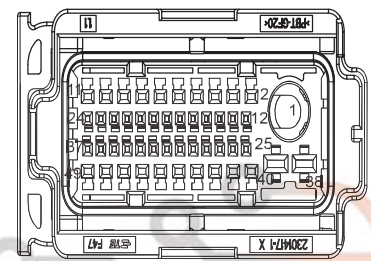

Electrical Window Without Anti Pinch 1

Harness Connector	Name	Page
D29	Right Rear Door Switch(Low Spec)	32
D31	Left Rear Door Switch(Low Spec)	30
D33	Right Front Door Switch(Low Spec)	31
D34	Left Front Window Motor (Low Spec)	29
D35	Left Front Window Motor(Low Spec)	29
I1_DF	Left Front Door Harness to Body Harness	29
I1_FD	Body Harness to Left Front Door Harness	25
I2_DF	Right Front Door Harness to Body Harness	31
I2_FD	Body Harness to Right Front Door Harness	26
I2_FM	Body Harness to Main Harness II	26
I2_MF	Main Harness to Body Harness II	21
I3_DF	Left Rear Door Harness to Body Harness	30
I3_FD	Body Harness to Left Rear Door Harness	26
I4_DF	Right Rear Door Harness to Body Harness	32
I4_FD	Body Harness to Right Rear Door Harness	26
M05	BCM C1	20
G01	Body Harness Left Front GND	44
G04	Body Harness Left Rear GND	44
G06	Body Harness Right Rear GND	44
G08	Body Harness Right Front GND	44

اولین سامانه دیجیتال تعمیرکاران خودرو در ایران

D29 Right Rear Door  
Switch(Low Spec)

D31 Left Rear Door  
Switch(Low Spec)

D33 Right Front Door  
Switch(Low Spec)

D34 Left Front Window  
Motor (Low Spec)

D35 Left Front Window  
Motor(Low Spec)

I1\_DF Left Front Door Harness to  
Body Harness

I1\_FD Body Harness to Left Front Door  
Harness

I2\_DF Right Front Door Harness to  
Body Harness

I2\_FD Body Harness to Right Front  
Door Harness