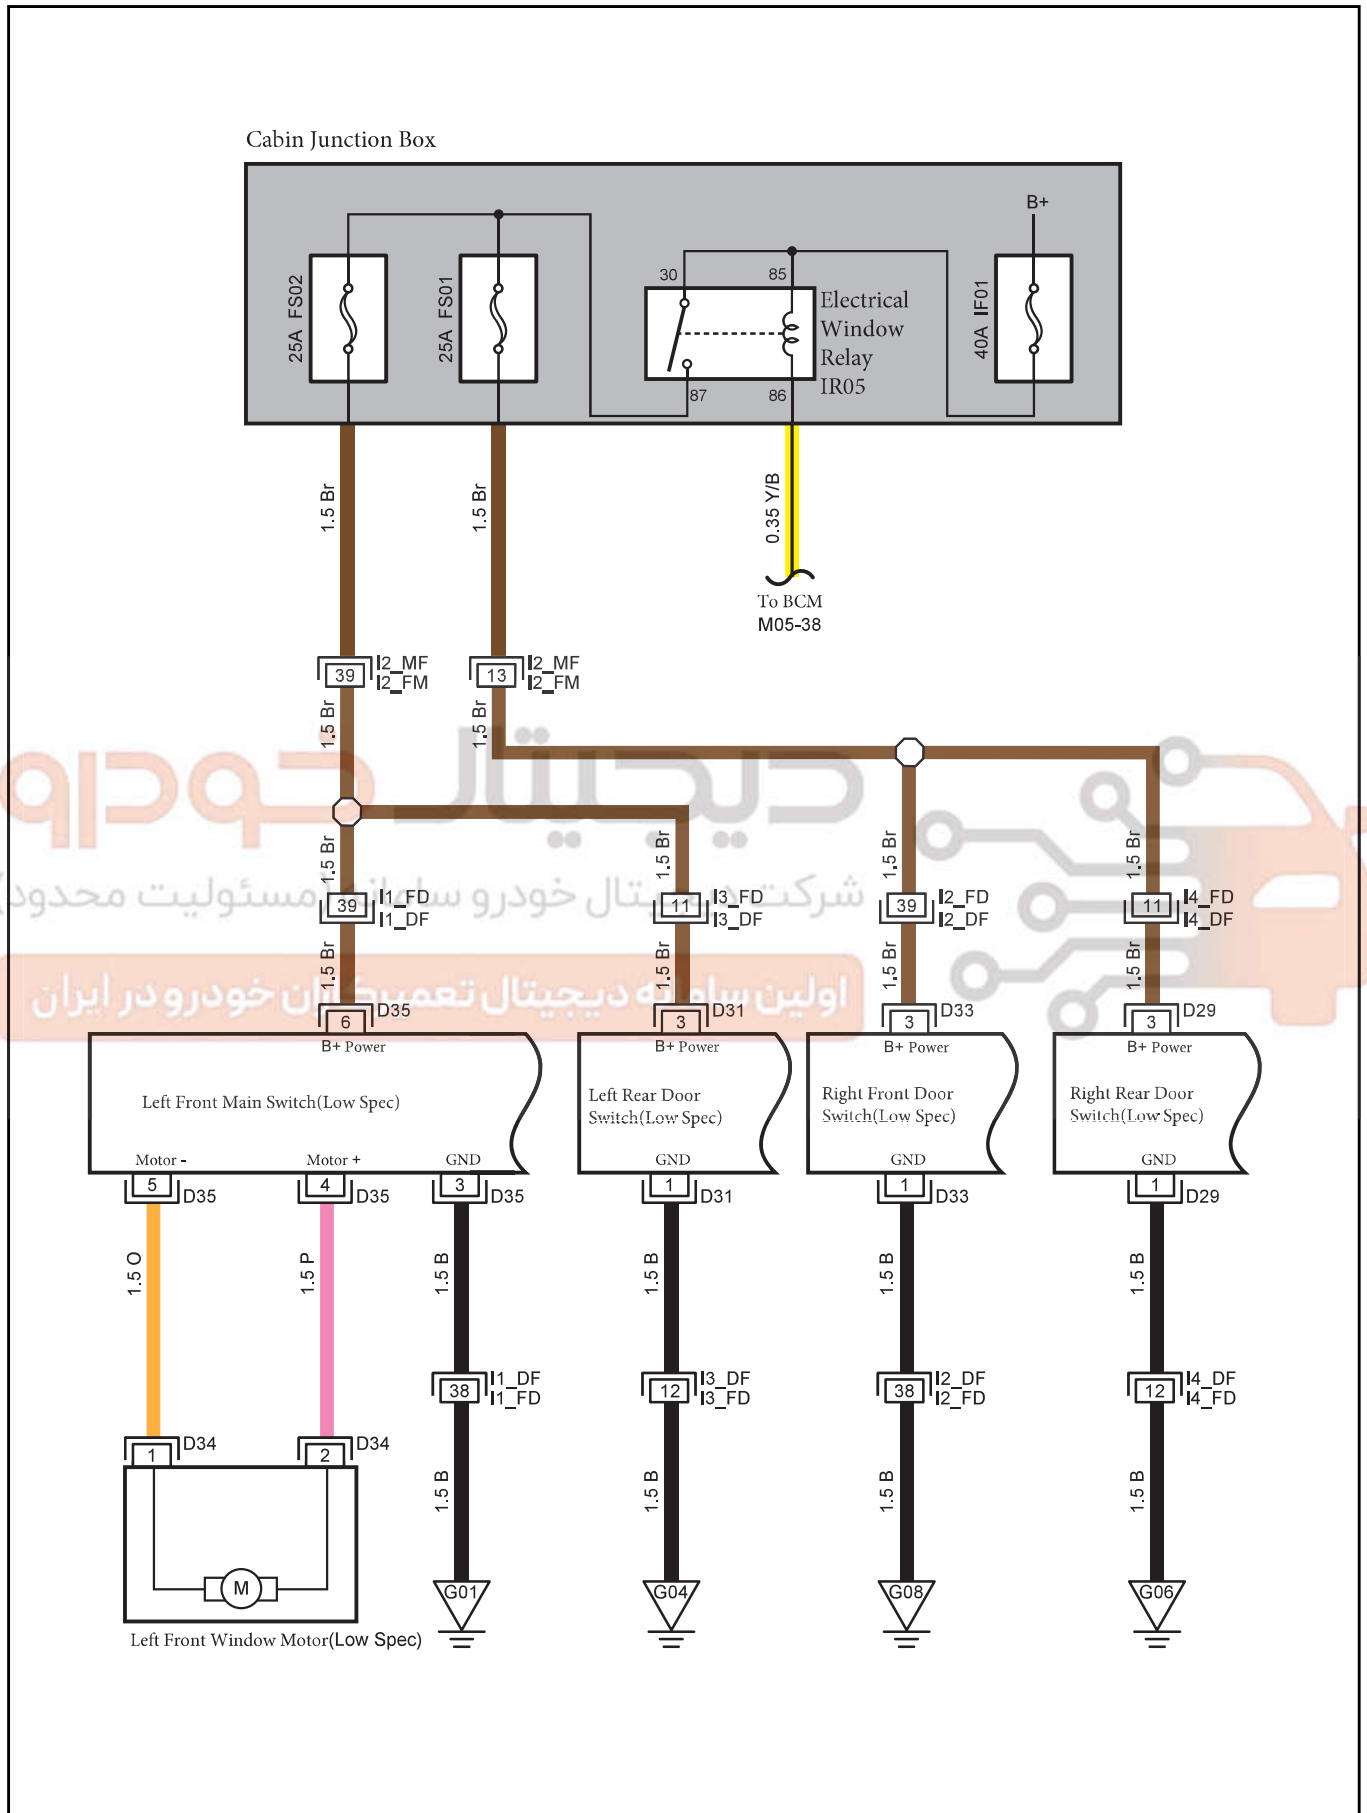

Electrical Window Without Anti Pinch 1

Harness Connector	Name	Page
D29	Right Rear Door Switch(Low Spec)	32
D31	Left Rear Door Switch(Low Spec)	30
D33	Right Front Door Switch(Low Spec)	31
D34	Left Front Window Motor (Low Spec)	29
D35	Left Front Window Motor(Low Spec)	29
I1_DF	Left Front Door Harness to Body Harness	29
I1_FD	Body Harness to Left Front Door Harness	25
I2_DF	Right Front Door Harness to Body Harness	31
I2_FD	Body Harness to Right Front Door Harness	26
I2_FM	Body Harness to Main Harness II	26
I2_MF	Main Harness to Body Harness II	21
I3_DF	Left Rear Door Harness to Body Harness	30
I3_FD	Body Harness to Left Rear Door Harness	26
I4_DF	Right Rear Door Harness to Body Harness	32
I4_FD	Body Harness to Right Rear Door Harness	26
M05	BCM C1	20
G01	Body Harness Left Front GND	44
G04	Body Harness Left Rear GND	44
G06	Body Harness Right Rear GND	44
G08	Body Harness Right Front GND	44

اولین سامانه دیجیتال تعمیرکاران خودرو در ایران

D29 Right Rear Door  
Switch(Low Spec)

D31 Left Rear Door  
Switch(Low Spec)

D33 Right Front Door  
Switch(Low Spec)

D34 Left Front Window  
Motor (Low Spec)

D35 Left Front Window  
Motor(Low Spec)

I1\_DF Left Front Door Harness to  
Body Harness

I1\_FD Body Harness to Left Front Door  
Harness

I2\_DF Right Front Door Harness to  
Body Harness

I2\_FD Body Harness to Right Front  
Door Harness