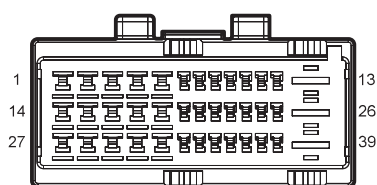

I2_FM Body Harness to Main
Harness II