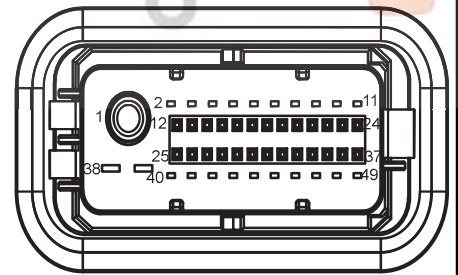

Electrical Window Without Anti Pinch 1

Harness Connector	Name	Page
D29	Right Rear Door Switch(Low Spec)	32
D31	Left Rear Door Switch(Low Spec)	30
D33	Right Front Door Switch(Low Spec)	31
D34	Left Front Window Motor (Low Spec)	29
D35	Left Front Window Motor(Low Spec)	29
I1_DF	Left Front Door Harness to Body Harness	29
I1_FD	Body Harness to Left Front Door Harness	25
I2_DF	Right Front Door Harness to Body Harness	31
I2_FD	Body Harness to Right Front Door Harness	26
I2_FM	Body Harness to Main Harness II	26
I2_MF	Main Harness to Body Harness II	21
I3_DF	Left Rear Door Harness to Body Harness	30
I3_FD	Body Harness to Left Rear Door Harness	26
I4_DF	Right Rear Door Harness to Body Harness	32
I4_FD	Body Harness to Right Rear Door Harness	26
M05	BCM C1	20
G01	Body Harness Left Front GND	44
G04	Body Harness Left Rear GND	44
G06	Body Harness Right Rear GND	44
G08	Body Harness Right Front GND	44

D35 Left Front Window  
Motor(Low Spec)

I1\_DF Left Front Door Harness to  
Body Harness

I1\_FD Body Harness to Left Front Door  
Harness

I2\_DF Right Front Door Harness to  
Body Harness

I2\_FD Body Harness to Right Front  
Door Harness

I2\_FM Body Harness to Main  
Harness II

I2\_MF Main Harness to Body  
Harness II

I3\_DF Left Rear Door  
Harness to Body Harness

شرکت دیجیتال خودرو سامانه (مسئولیت محدود)  
اولین سامانه دیجیتال تعمیرکاران خودرو در ایران