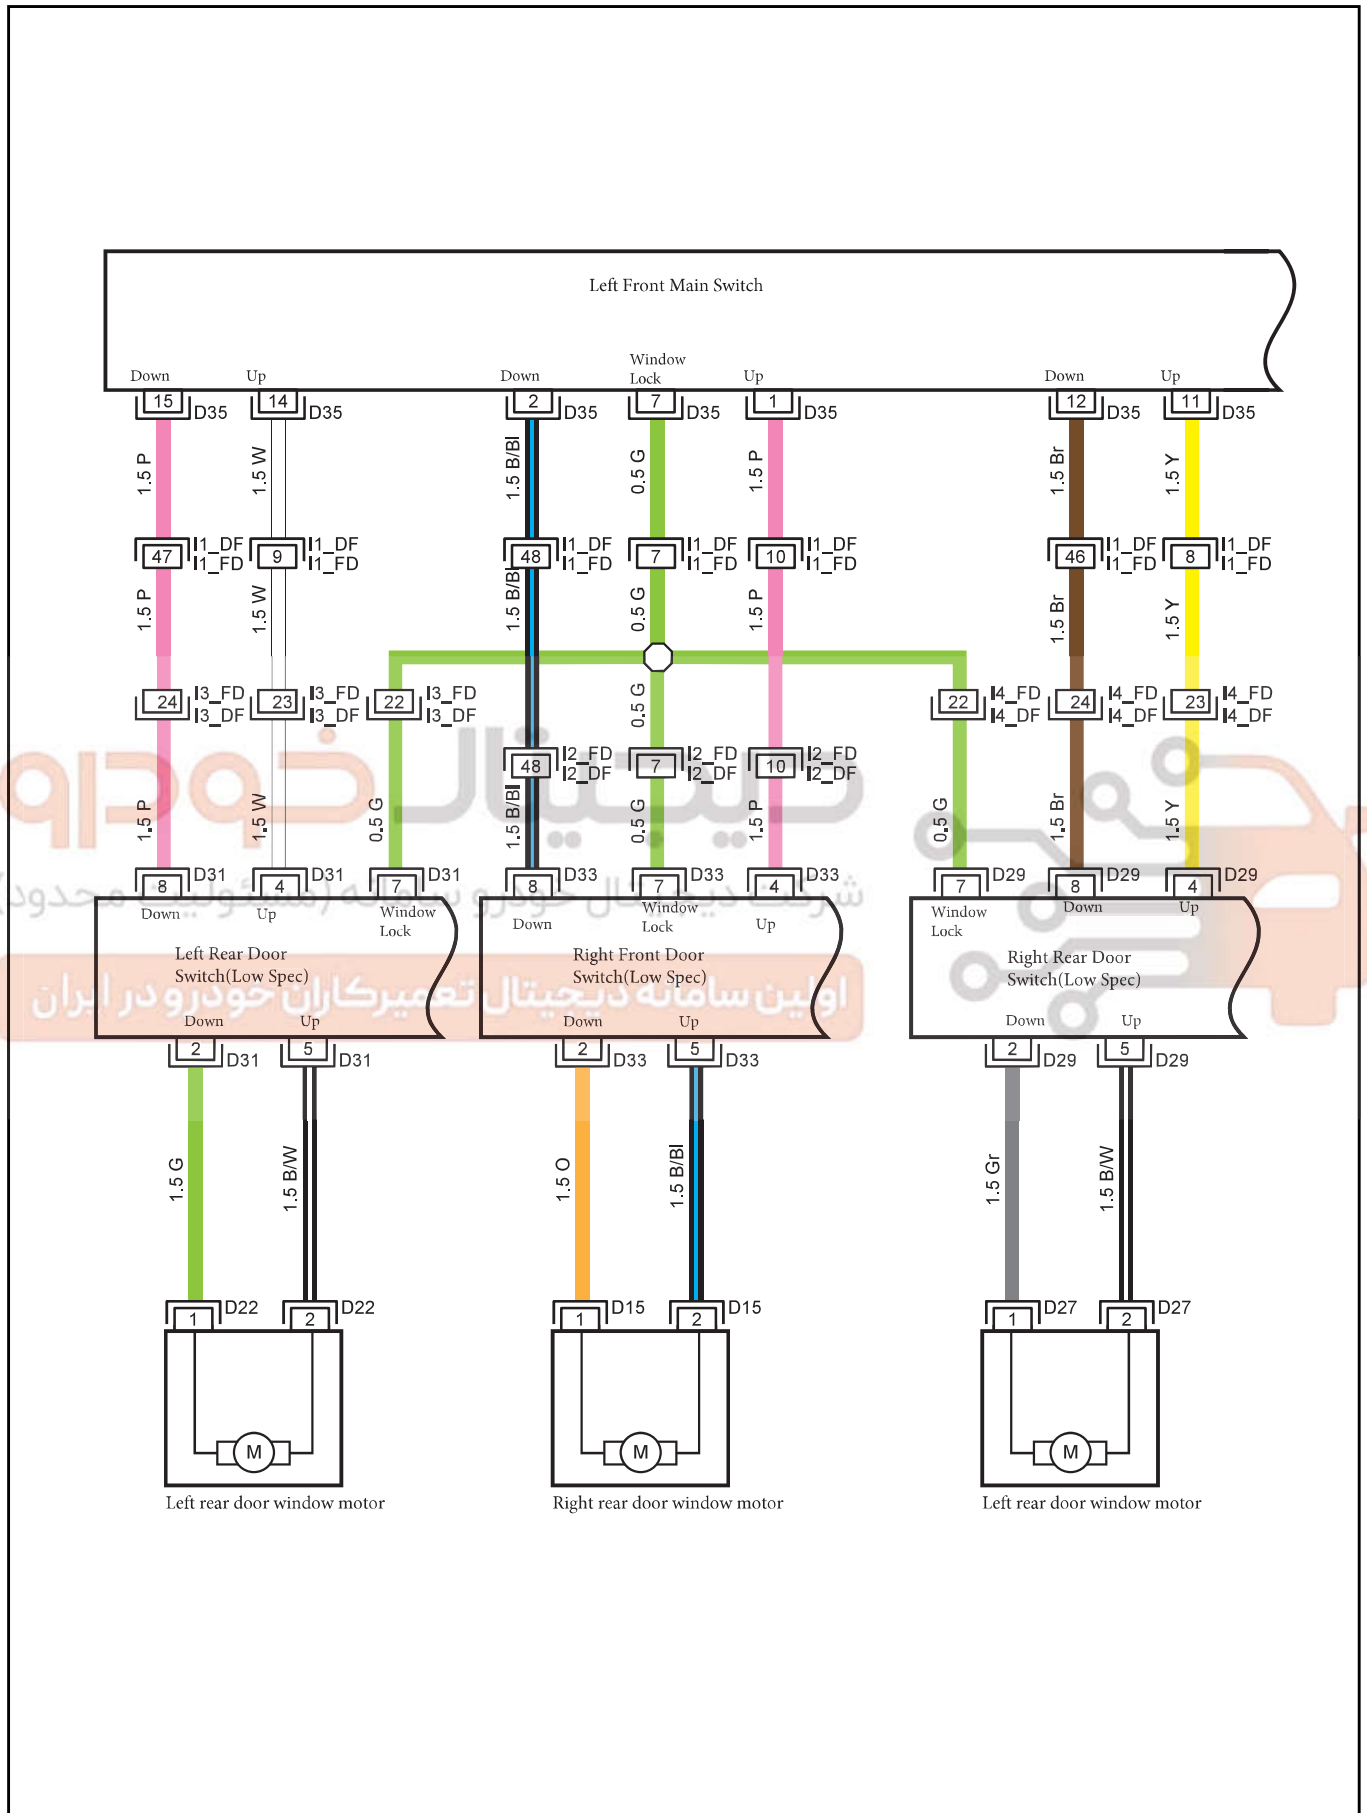

G06 Body Harness Right Rear GND

G08 Body Harness Right Front GND

شرکت دیجیتال خودرو سامانه (مسئولیت محدود)

اولین سامانه دیجیتال تعمیرکاران خودرو در ایران

Electrical Window Without Anti Pinch 2

Harness Connector	Name	Page
D15	Right Front Window Motor	31
D22	Left Rear Window Motor	30
D27	Right Rear Window Motor	32
D29	Right Rear Door Switch(Low Spec)	32
D31	Left Rear Door Switch(Low Spec)	30
D33	Right Front Door Switch(Low Spec)	31
D35	Left Front Window Motor (Low Spec)	29
I1_DF	Left Front Door Harness to Body Harness	29
I1_FD	Body Harness to Left Front Door Harness	25
I2_DF	Right Front Door Harness to Body Harness	31
I2_FD	Body Harness to Right Front Door Harness	26
I3_DF	Left Rear Door Harness to Body Harness	30
I3_FD	Body Harness to Left Rear Door Harness	26
I4_DF	Right Rear Door Harness to Body Harness	32
I4_FD	Body Harness to Right Rear Door Harness	26