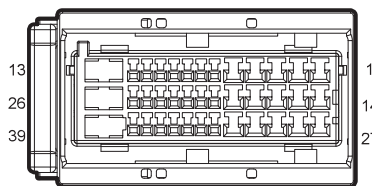

I2_MF Main Harness to Body
Harness II