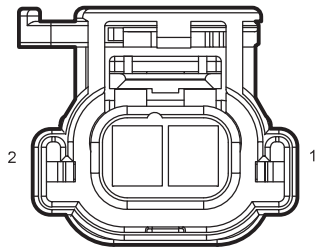

D22 Left Rear Window

Motor