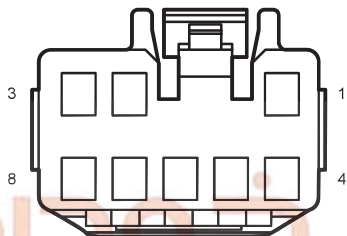

D29 Right Rear Door

Switch(Low Spec)