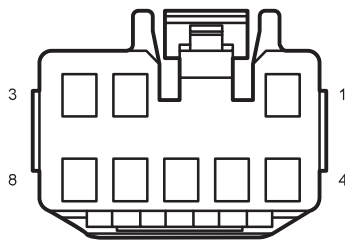

D29 Right Rear Door
Switch(Low Spec)