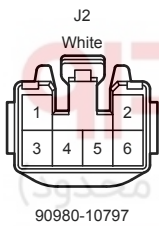

Power Window (LHD) (From Oct. 2015 Production)