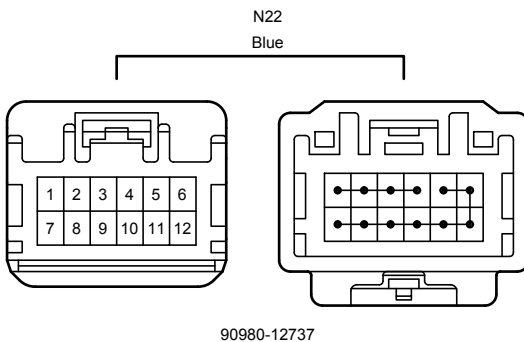

Power Window (LHD) (From Oct. 2015 Production)