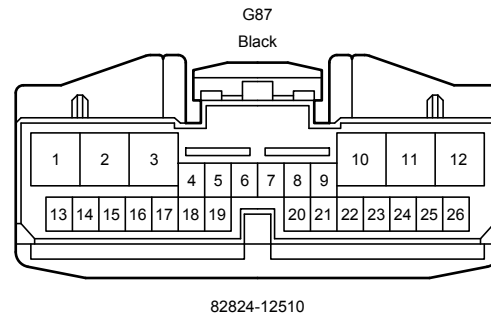

Power Window (RHD) (From Oct. 2015 Production)