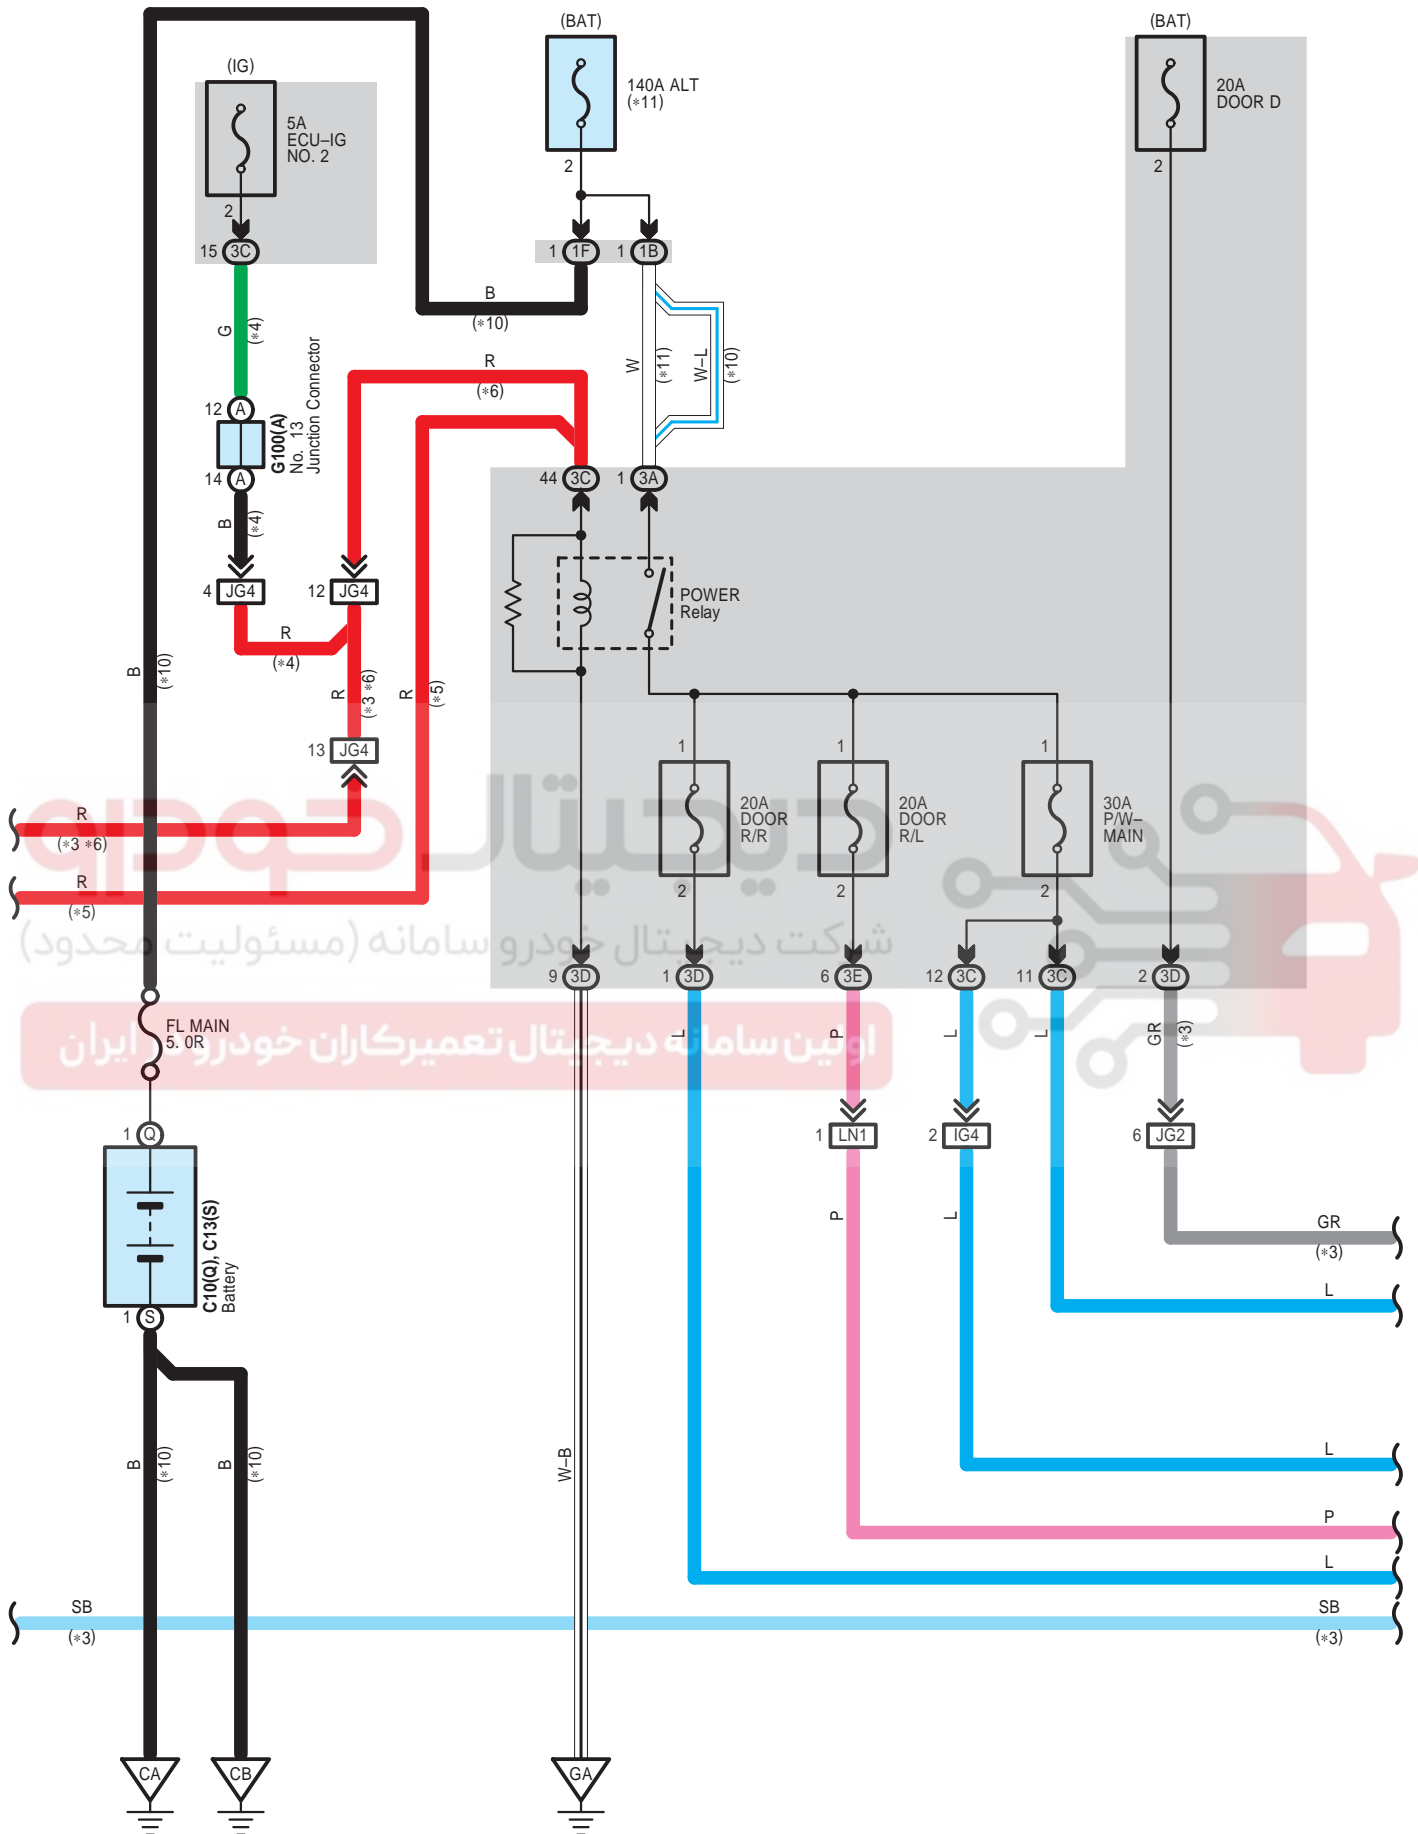

Power Window (LHD) (From Oct. 2015 Production)