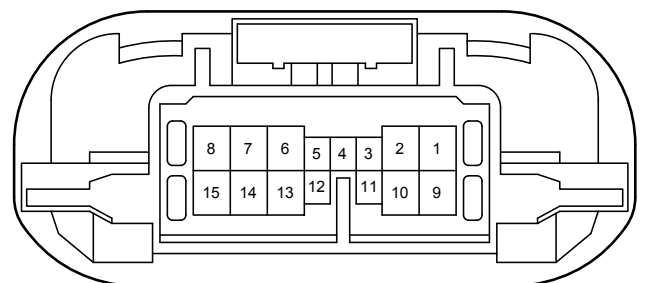

Power Window (RHD) (From Oct. 2015 Production)