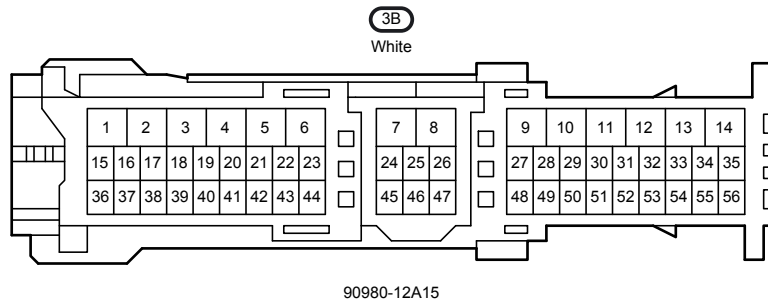

Power Window (LHD) (From Oct. 2015 Production)