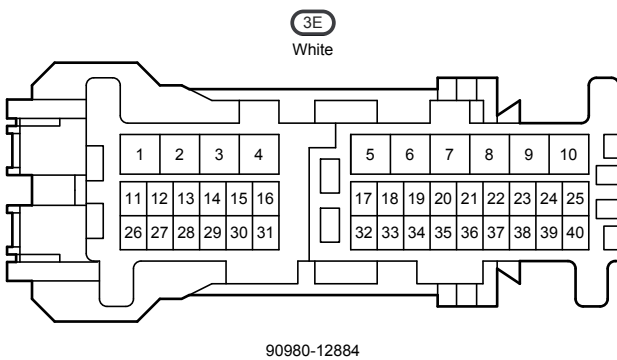

Power Window (LHD) (From Oct. 2015 Production)