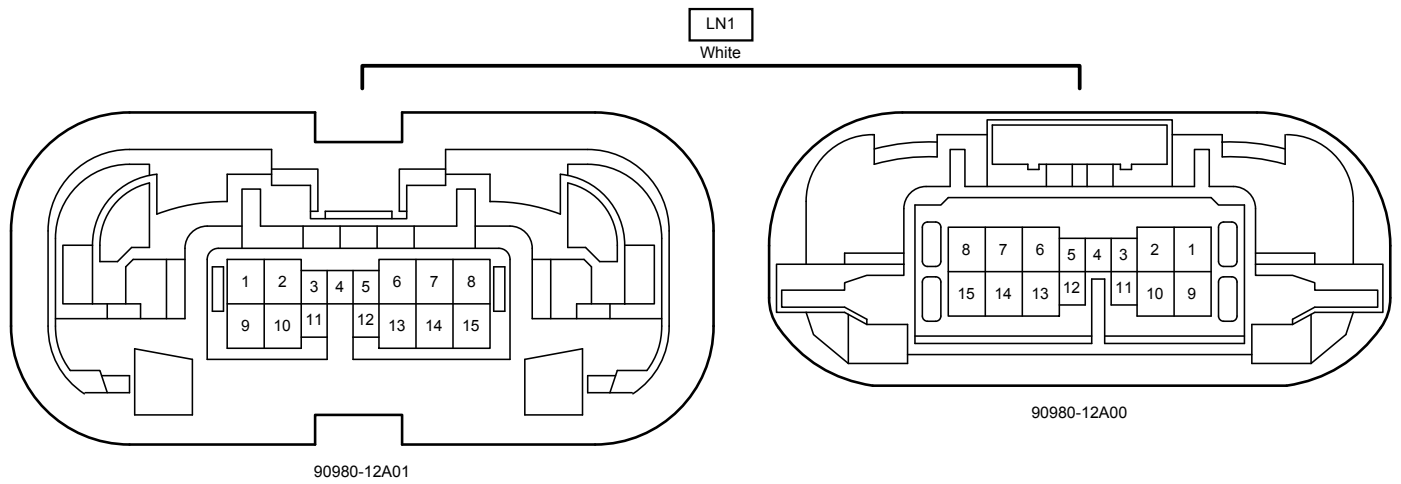

90980-12A01

90980-12A00