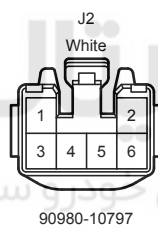

Power Window (RHD) (From Oct. 2015 Production)