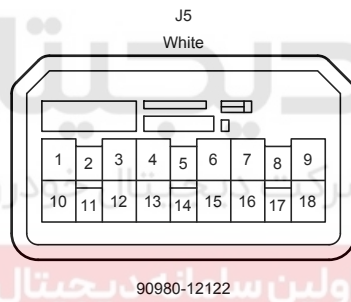

Power Window (LHD) (From Oct. 2015 Production)