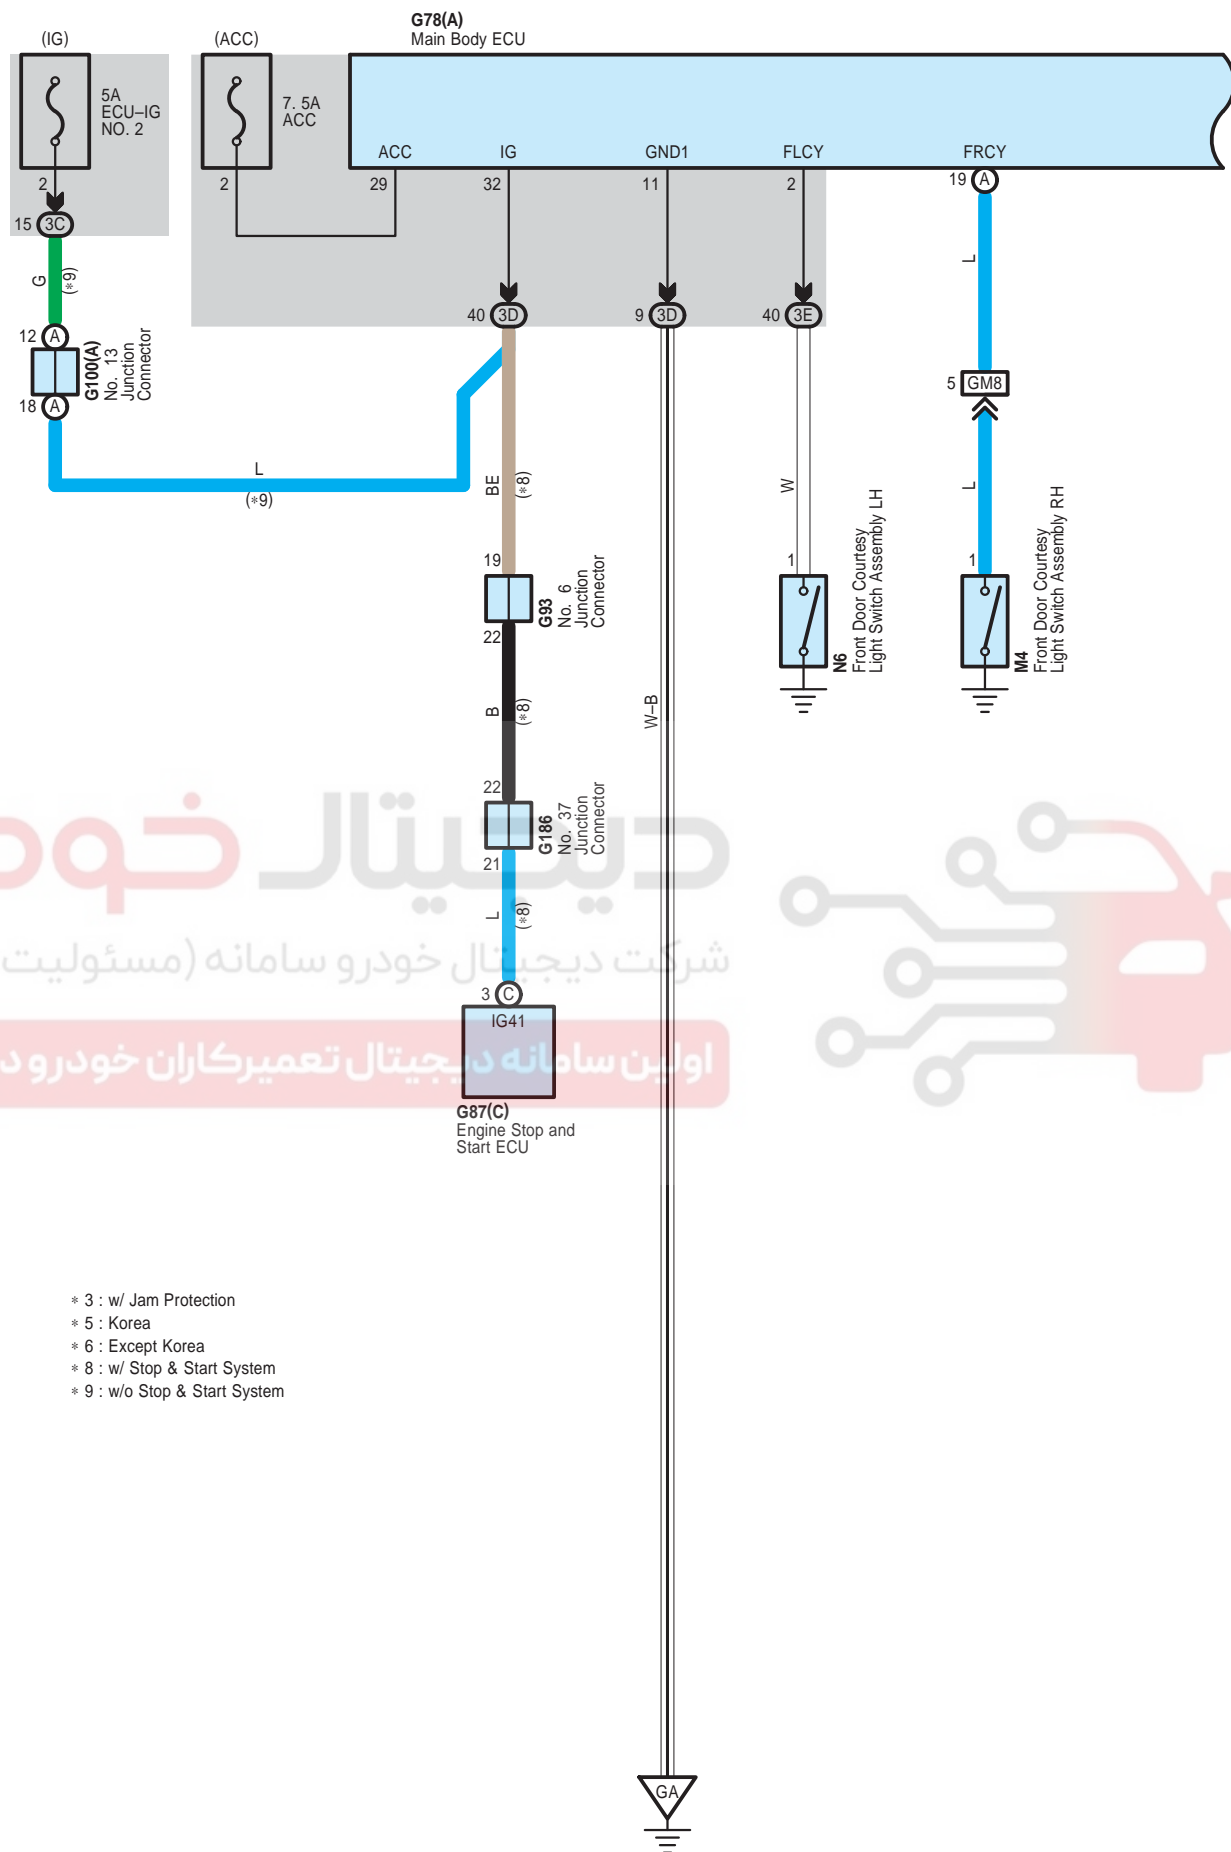

Power Window (LHD) (From Oct. 2015 Production)

- * 3 : w/ Jam Protection
- * 5 : Korea
- * 6 : Except Korea
- * 8 : w/ Stop & Start System
- * 9 : w/o Stop & Start System

Power Window (RHD) (From Oct. 2015 Production)