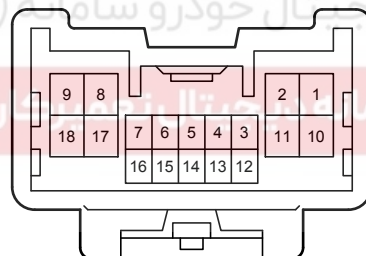

JG4
Gray

90980-12546