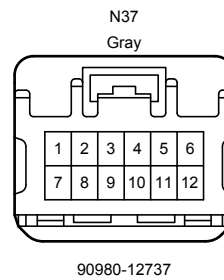

Power Window (LHD) (From Oct. 2015 Production)