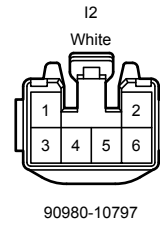

Power Window (LHD) (From Oct. 2015 Production)