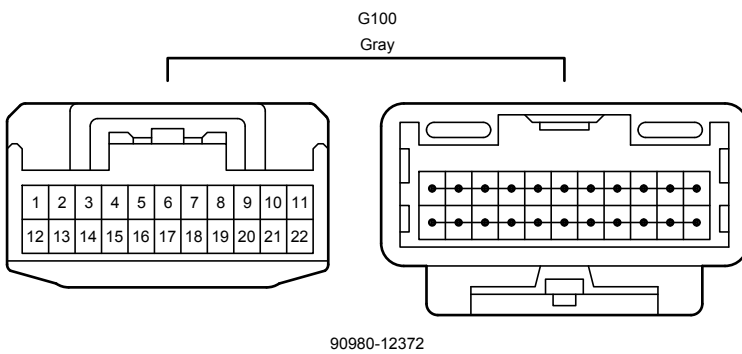

Power Window (LHD) (From Oct. 2015 Production)