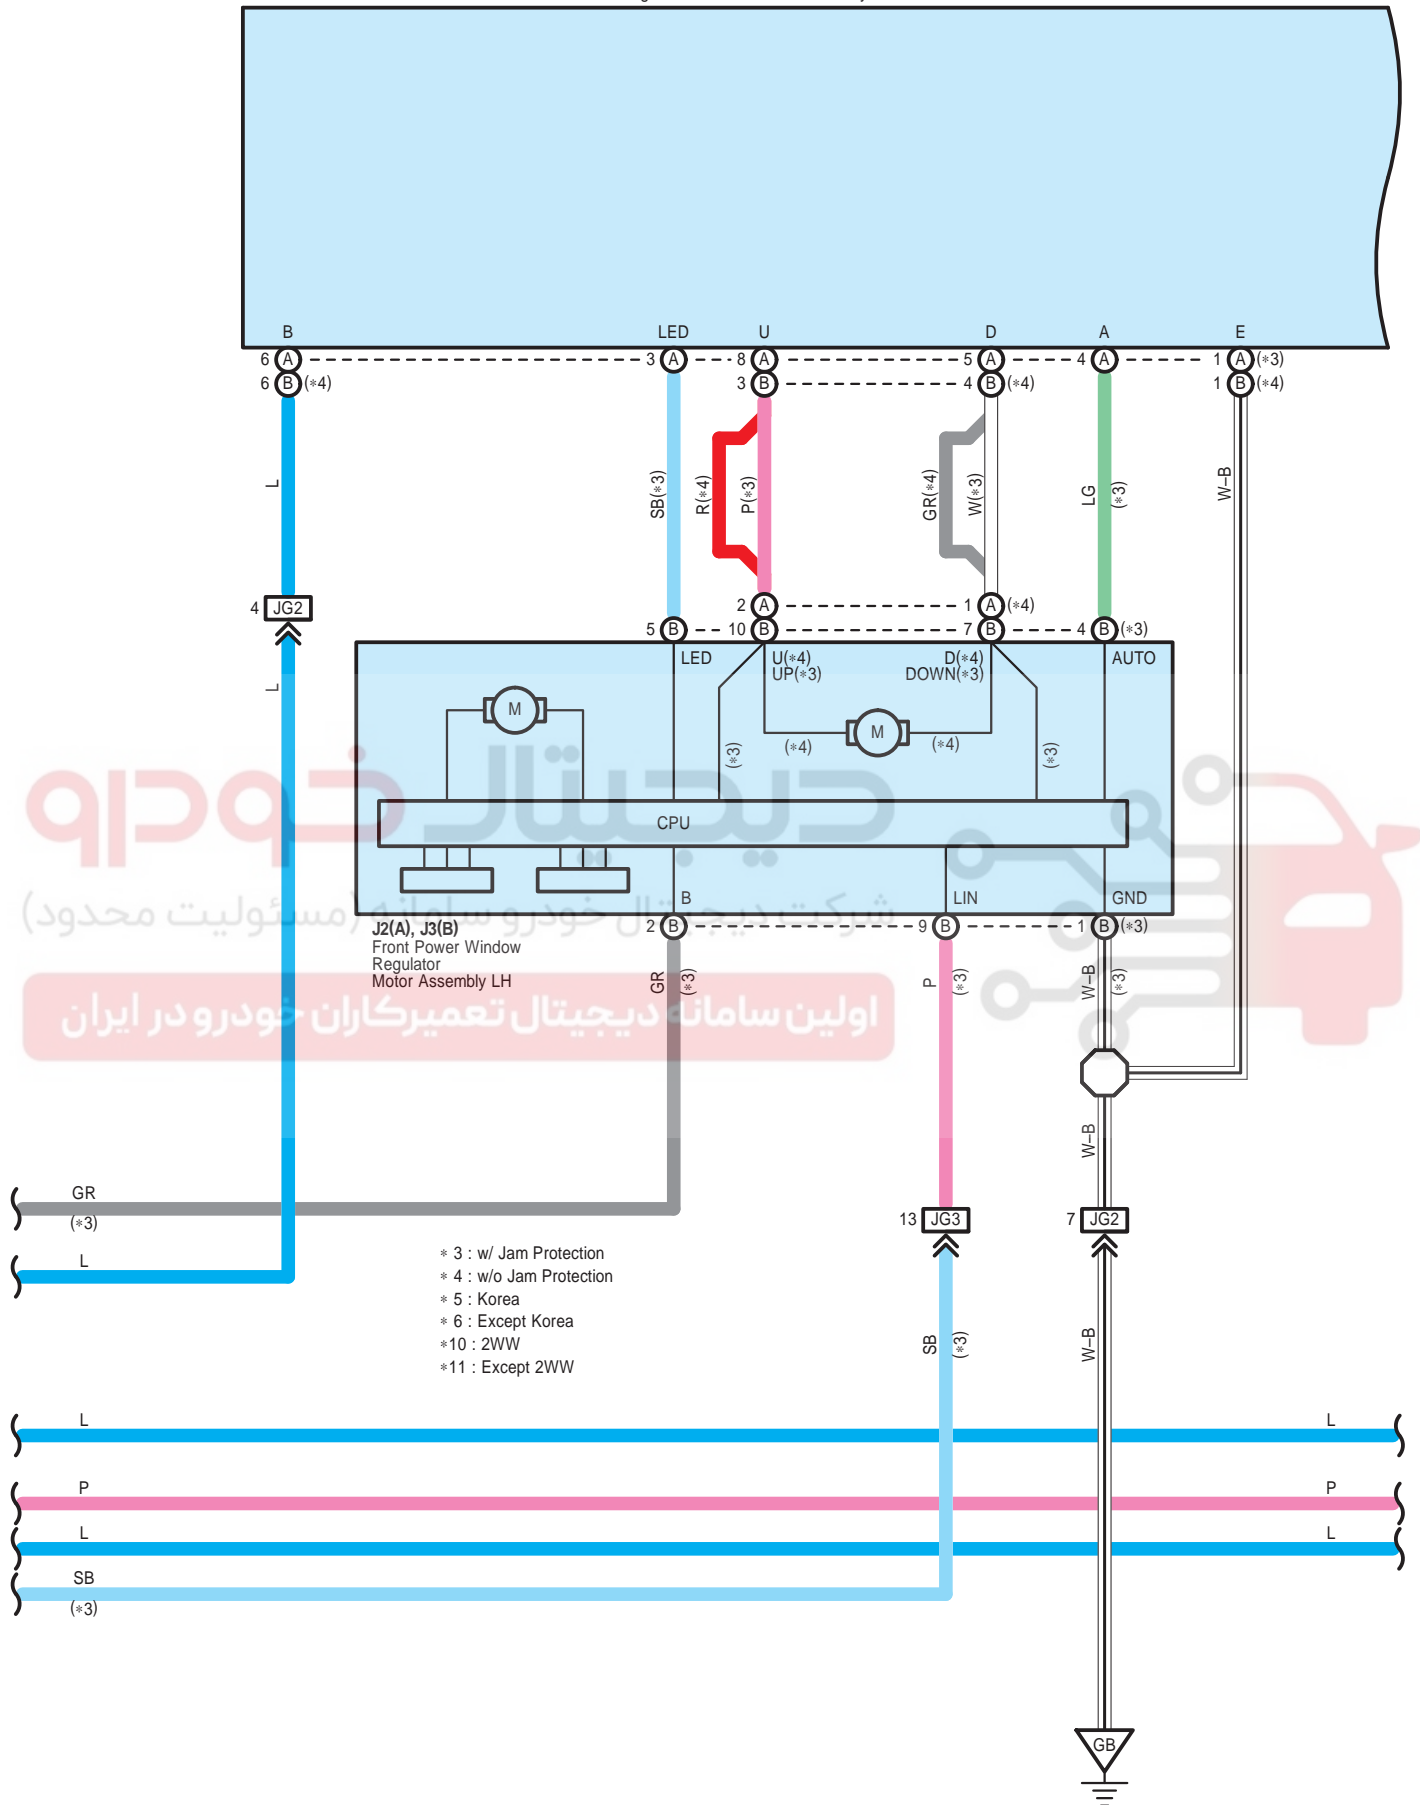

J5(A), (B)
Power Window Regulator Master Switch Assembly

Power Window (LHD) (From Oct. 2015 Production)

J5(A), (B)
Power Window Regulator Master Switch Assembly

* 3 : w/ Jam Protection
* 4 : w/o Jam Protection