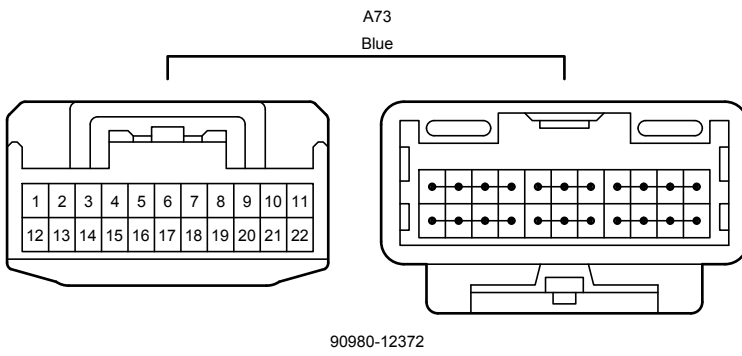

Power Window (LHD) (From Oct. 2015 Production)