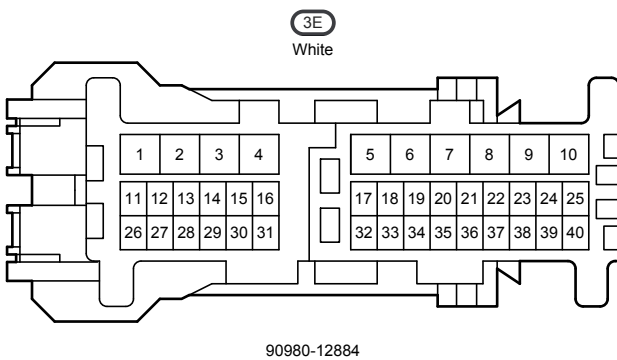

Power Window (RHD) (From Oct. 2015 Production)