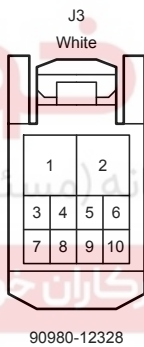

Power Window (LHD) (From Oct. 2015 Production)