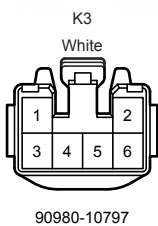

Power Window (RHD) (From Oct. 2015 Production)