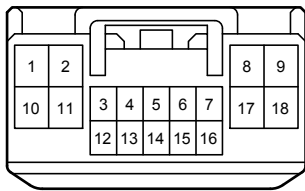

Power Window (LHD) (From Oct. 2015 Production)

GN2
Blue

90980-12741

90980-12740

IG4
Gray

90980-12A21

90980-12546

JG2
White