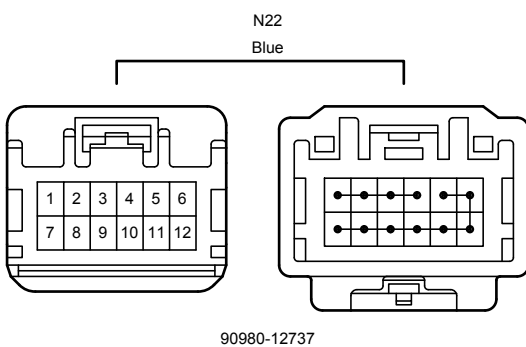

Power Window (RHD) (From Oct. 2015 Production)