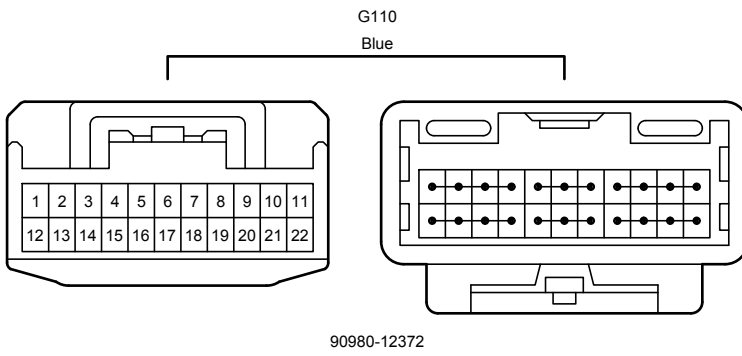

Power Window (LHD) (From Oct. 2015 Production)