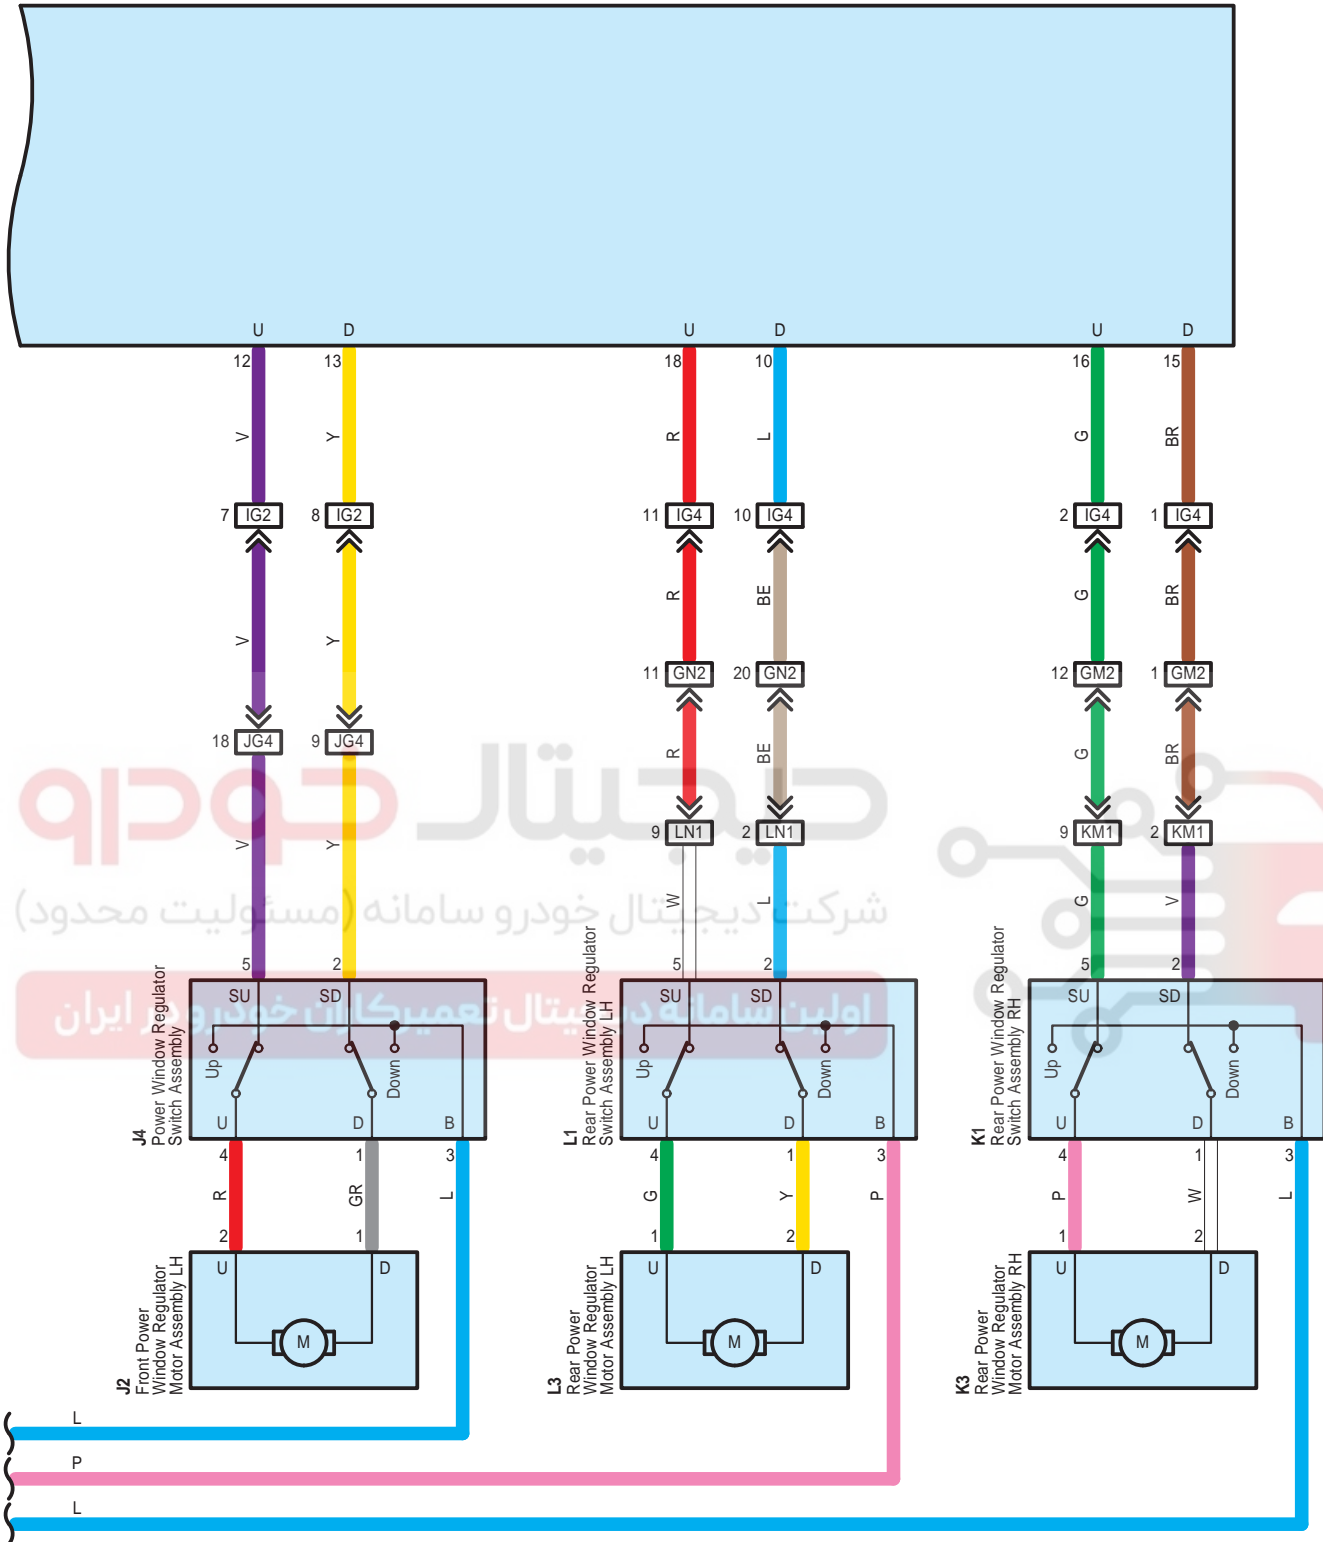

Power Window (RHD) (From Oct. 2015 Production)

Power Window (RHD) (From Oct. 2015 Production)

I5
Power Window Regulator Master Switch Assembly

Power Window (RHD) (From Oct. 2015 Production)

I5
Power Window Regulator Master Switch Assembly