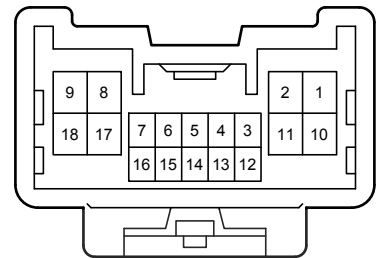

90980-12734

IG4
Gray

90980-12546