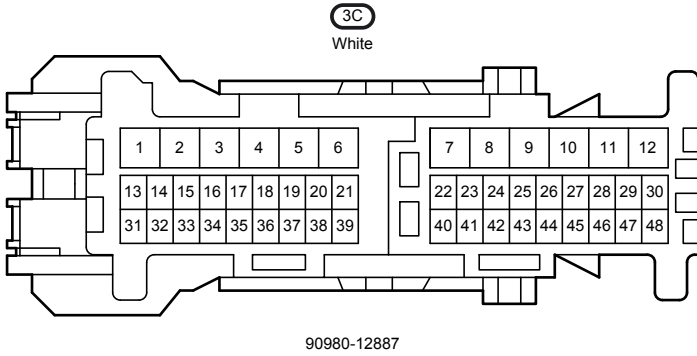

Power Window (LHD) (From Oct. 2015 Production)