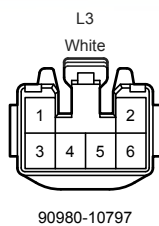

Power Window (RHD) (From Oct. 2015 Production)