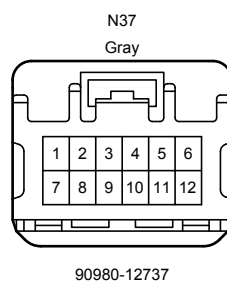

Power Window (RHD) (From Oct. 2015 Production)