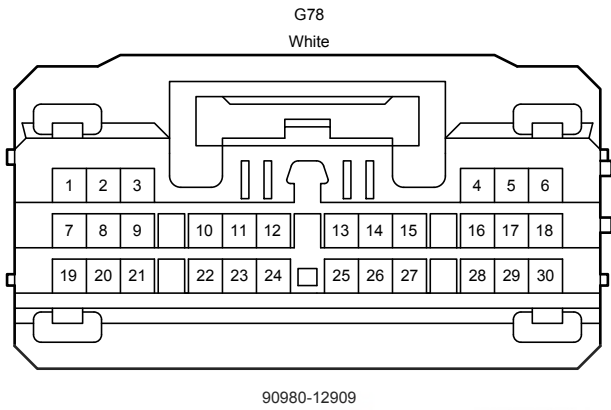

Power Window (RHD) (From Oct. 2015 Production)