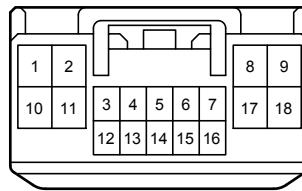

Power Window (RHD) (From Oct. 2015 Production)

GN2
Blue

90980-12741

90980-12740

IG2
White

90980-12737

90980-12736

IG4
Gray