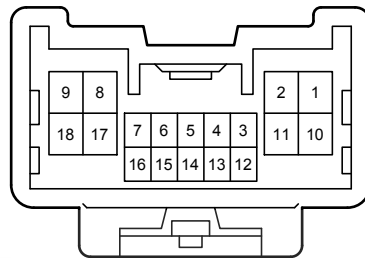

Power Window (LHD) (From Oct. 2015 Production)

GN2
Blue

90980-12741

90980-12740

IG4
Gray

90980-12A21

90980-12546

JG2
White