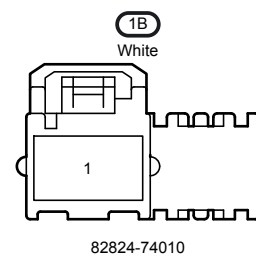

Power Window (LHD) (From Oct. 2015 Production)