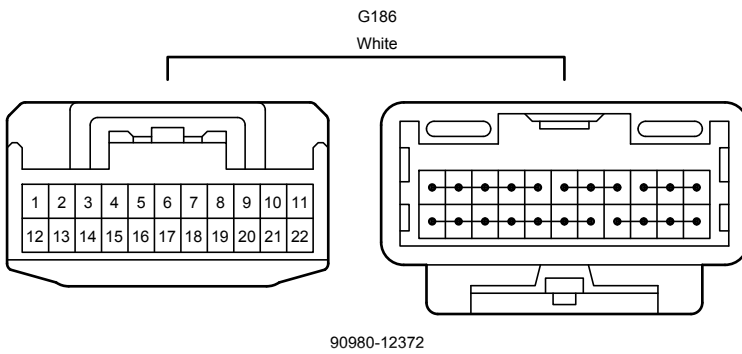

Power Window (LHD) (From Oct. 2015 Production)