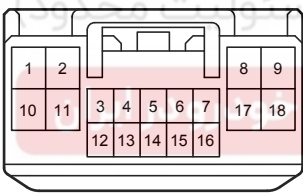

90980-12A21