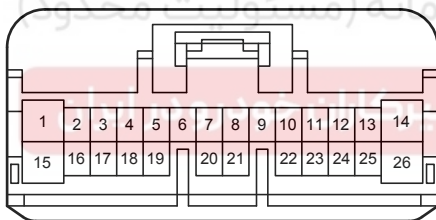

90980-12771