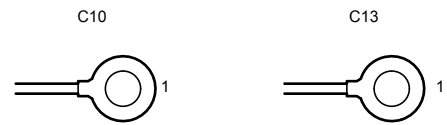

Power Window (LHD) (From Oct. 2015 Production)