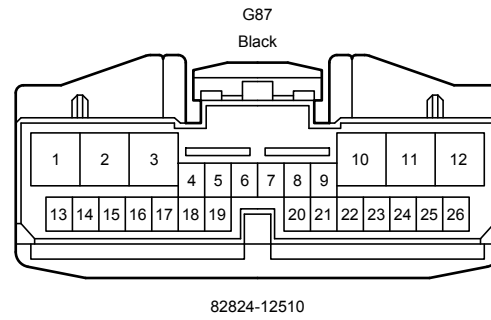

Power Window (LHD) (From Oct. 2015 Production)