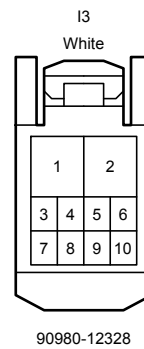

Power Window (RHD) (From Oct. 2015 Production)