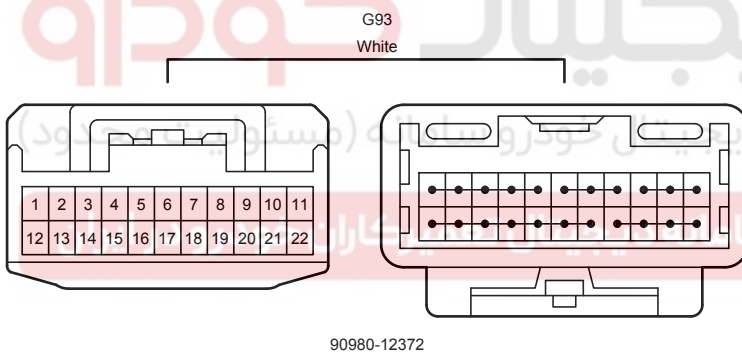

Power Window (RHD) (From Oct. 2015 Production)