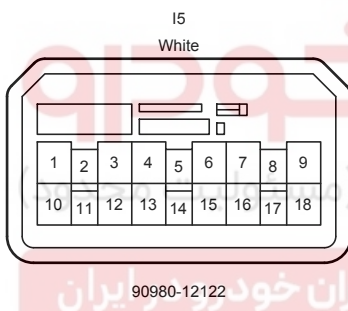

Power Window (RHD) (From Oct. 2015 Production)