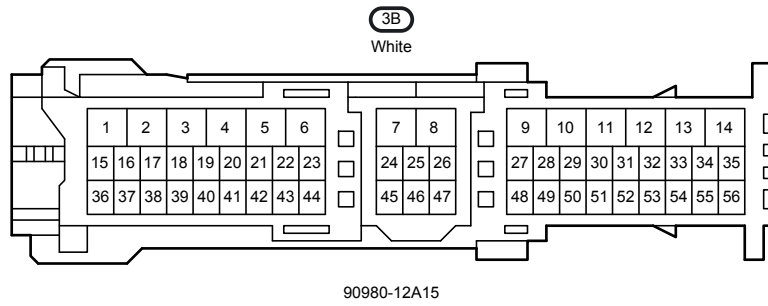

Power Window (RHD) (From Oct. 2015 Production)