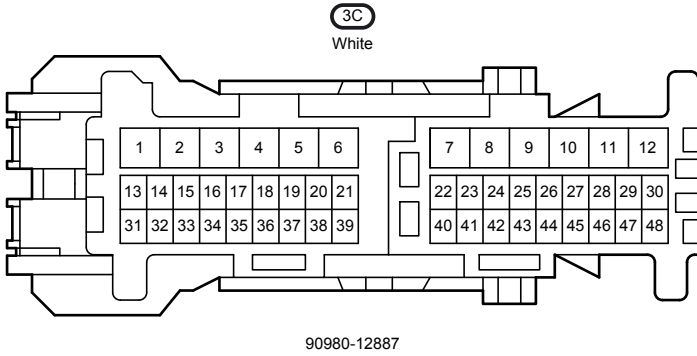

Power Window (RHD) (From Oct. 2015 Production)