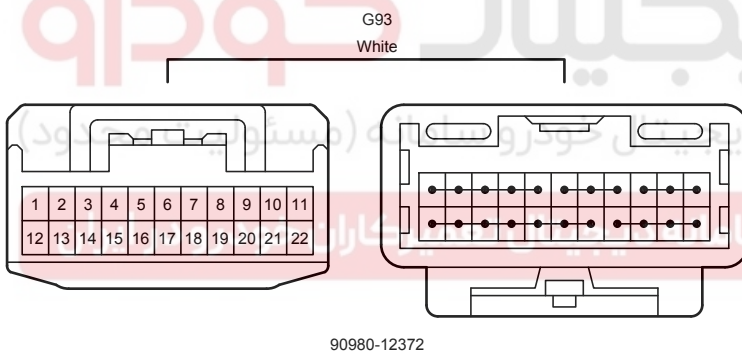

Power Window (LHD) (From Oct. 2015 Production)