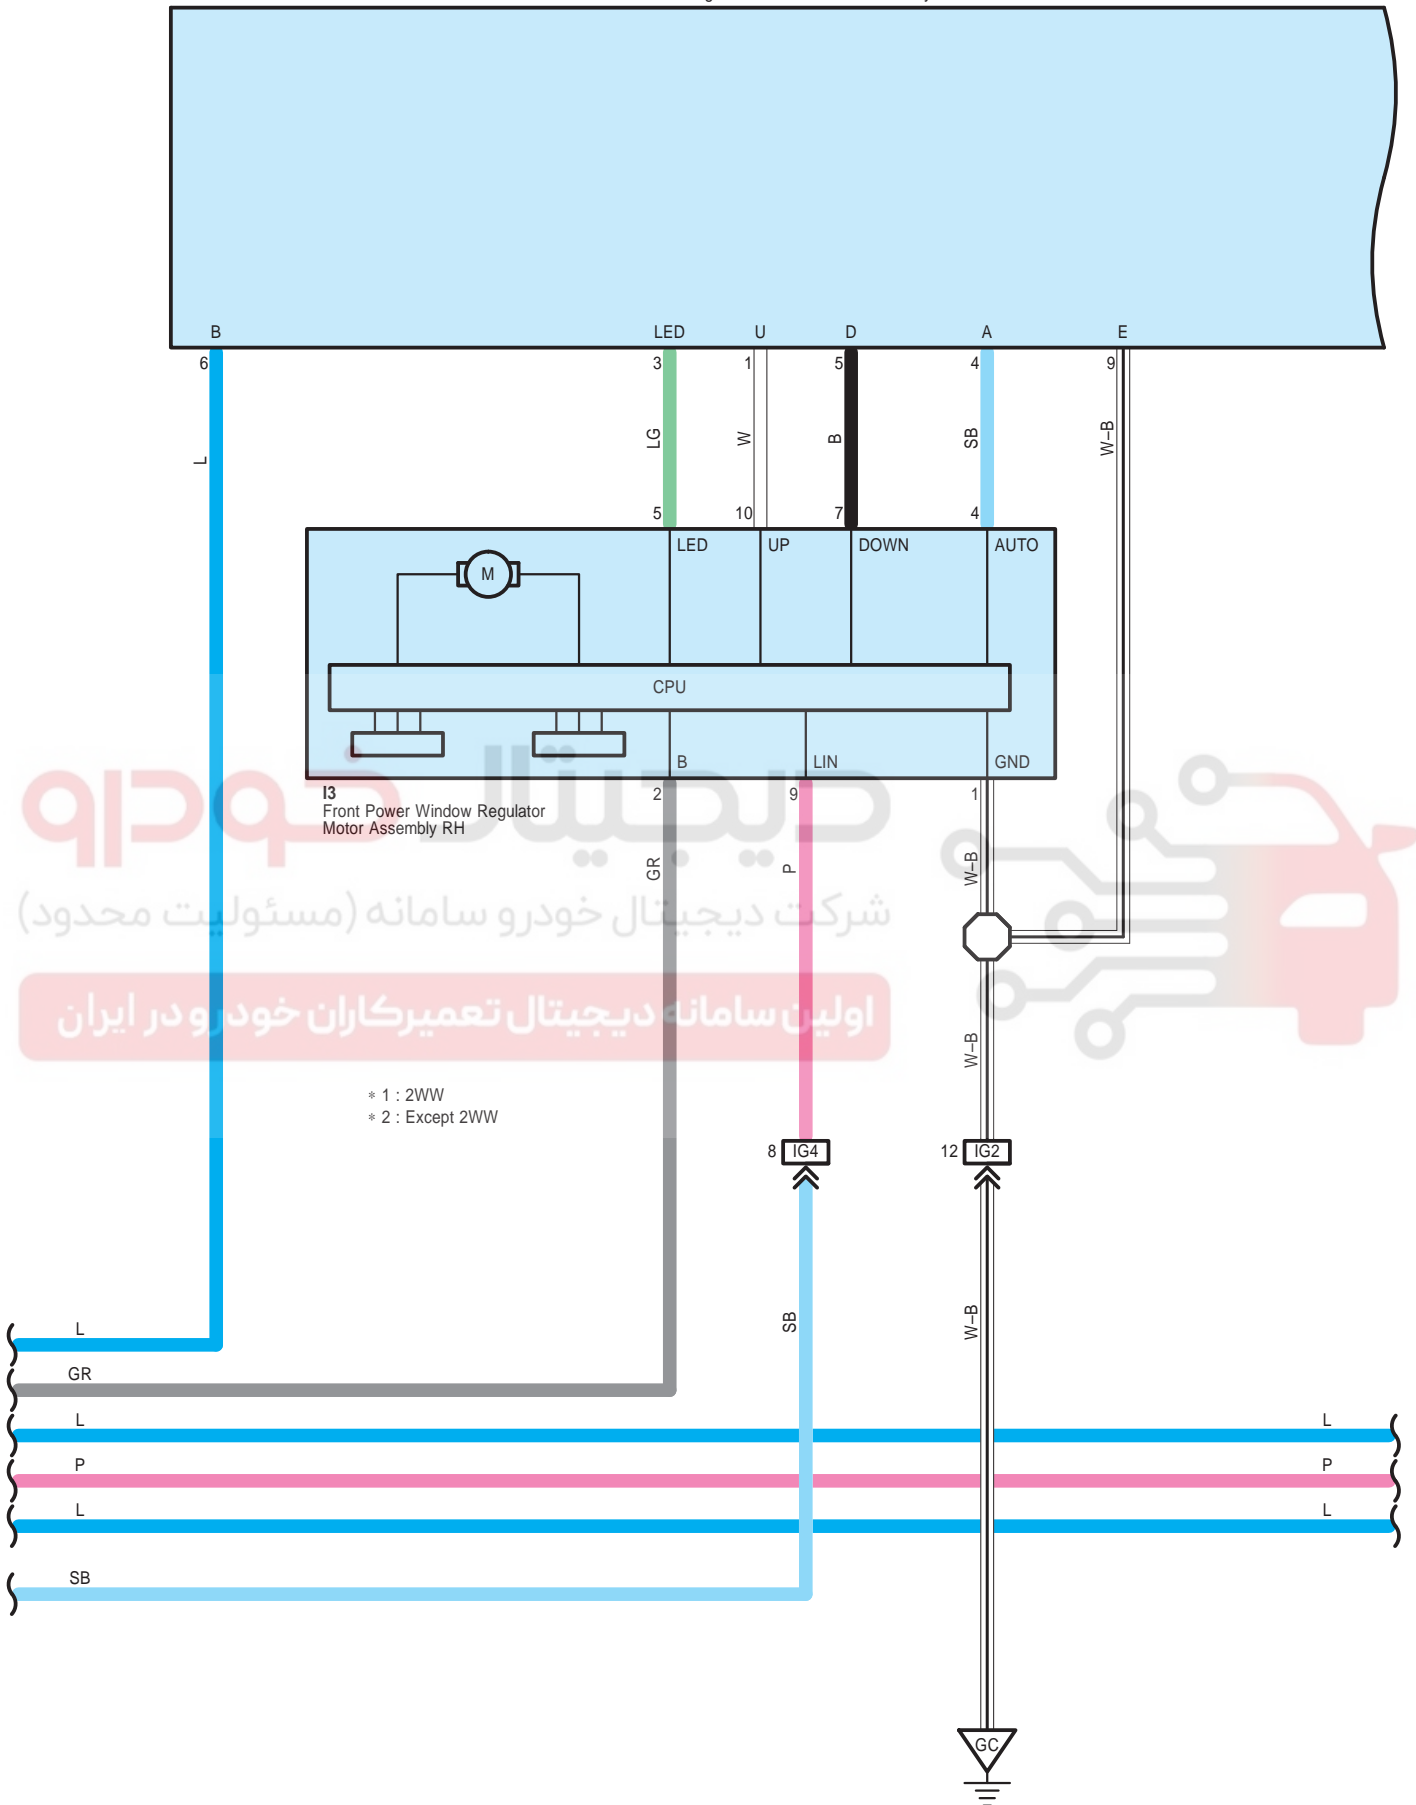

Power Window (RHD) (From Oct. 2015 Production)

Power Window (RHD) (From Oct. 2015 Production)

I5
Power Window Regulator Master Switch Assembly

Power Window (RHD) (From Oct. 2015 Production)

I5
Power Window Regulator Master Switch Assembly