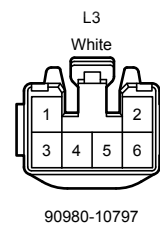

Power Window (LHD) (From Oct. 2015 Production)