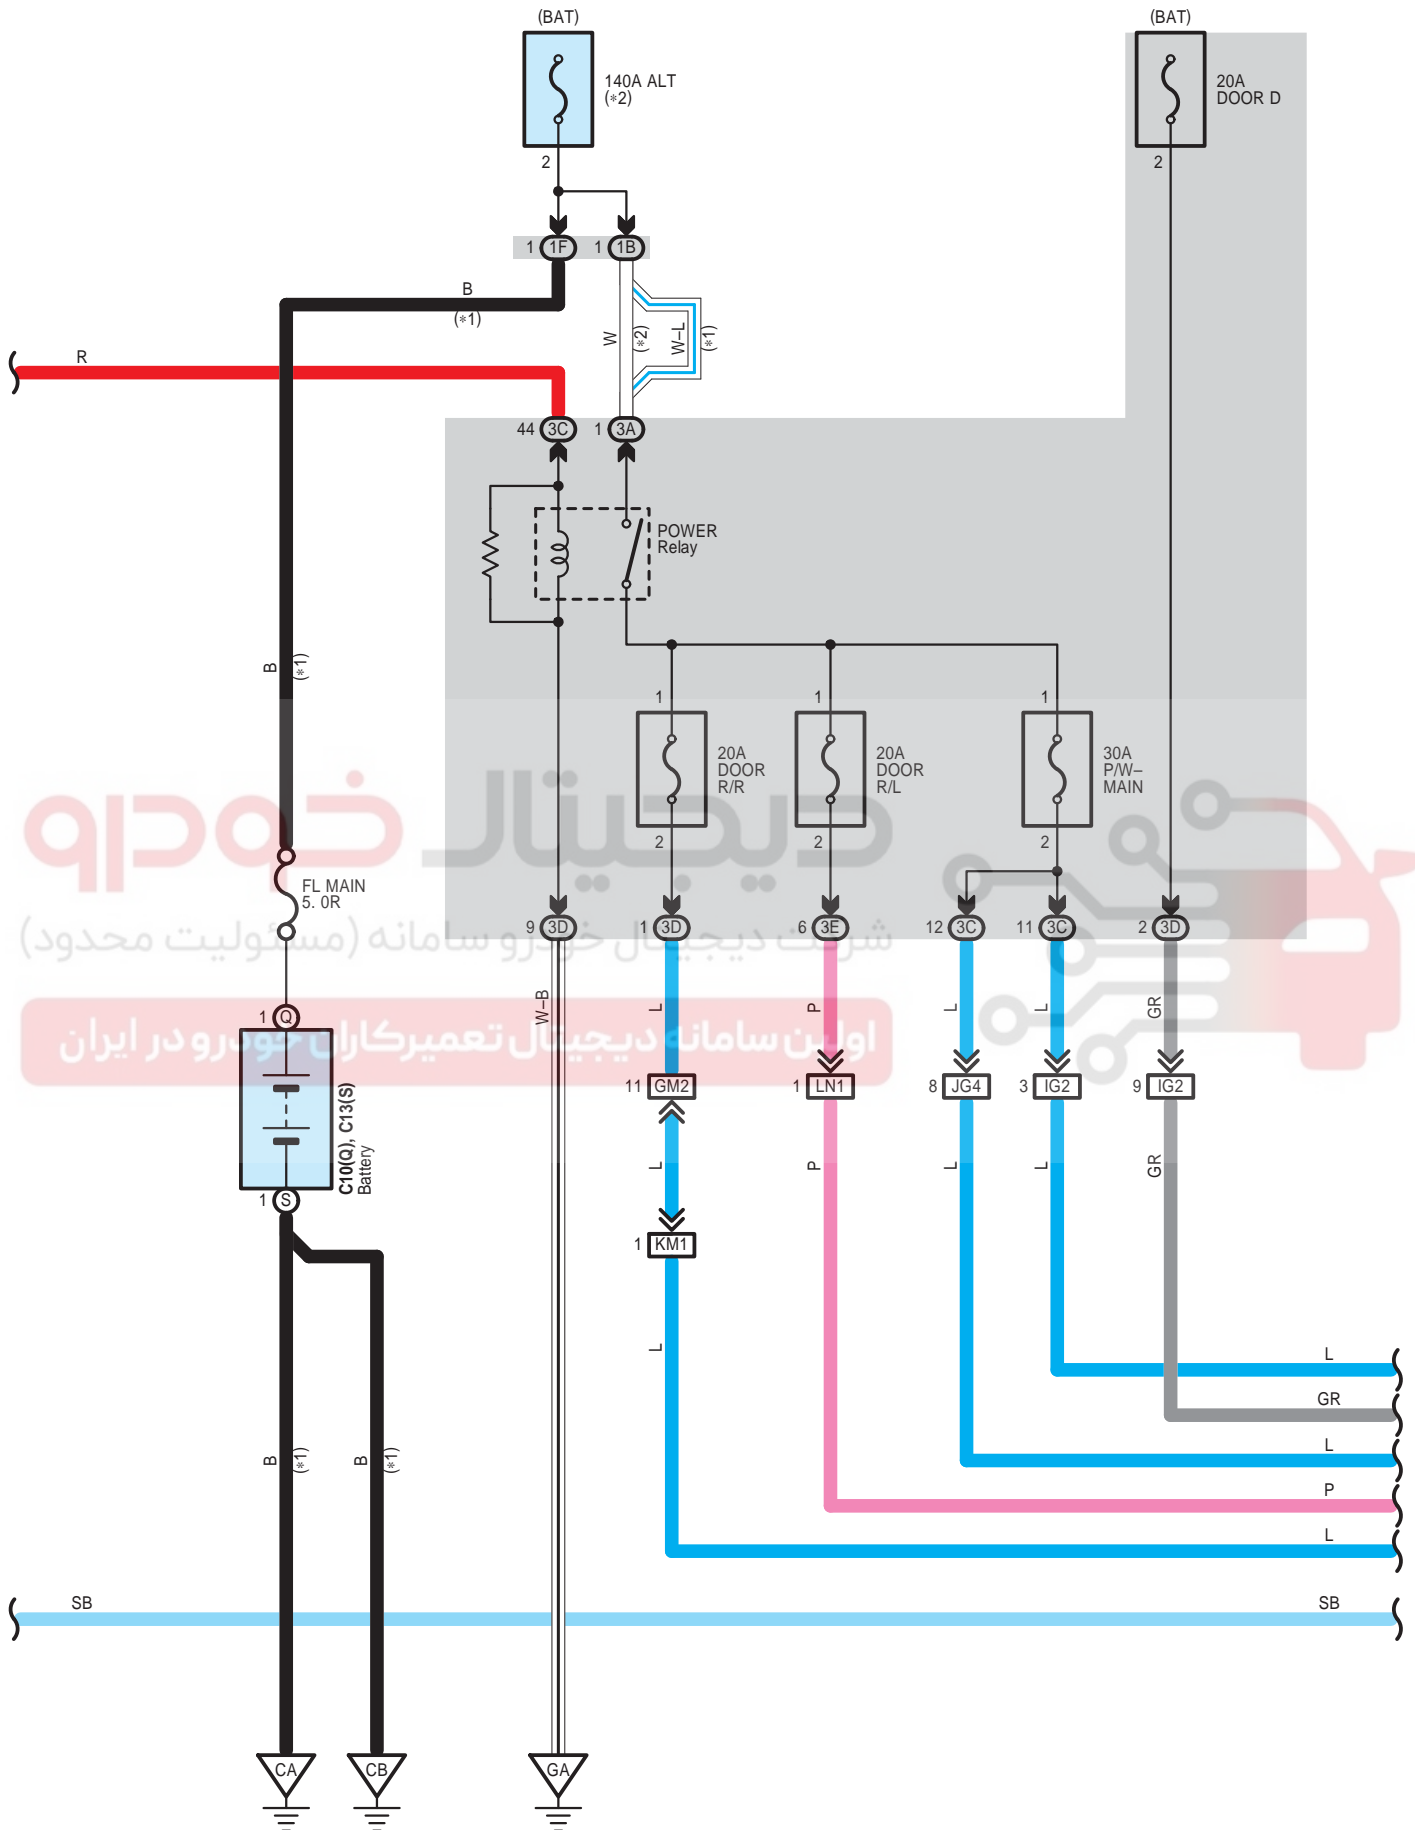

Power Window (RHD) (From Oct. 2015 Production)

Power Window (RHD) (From Oct. 2015 Production)

I5
Power Window Regulator Master Switch Assembly

Power Window (RHD) (From Oct. 2015 Production)

I5
Power Window Regulator Master Switch Assembly