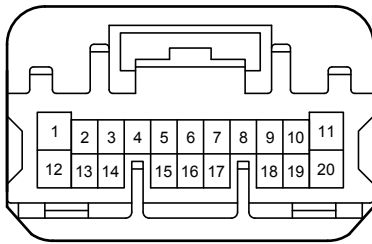

J5(A), (B)
Power Window Regulator Master Switch Assembly

Power Window (LHD) (From Oct. 2015 Production)

J5(A), (B)
Power Window Regulator Master Switch Assembly

* 3 : w/ Jam Protection
* 4 : w/o Jam Protection

Power Window (LHD) (From Oct. 2015 Production)

Power Window (LHD) (From Oct. 2015 Production)

Power Window (LHD) (From Oct. 2015 Production)

Power Window (LHD) (From Oct. 2015 Production)

AG11
Black

90980-12741