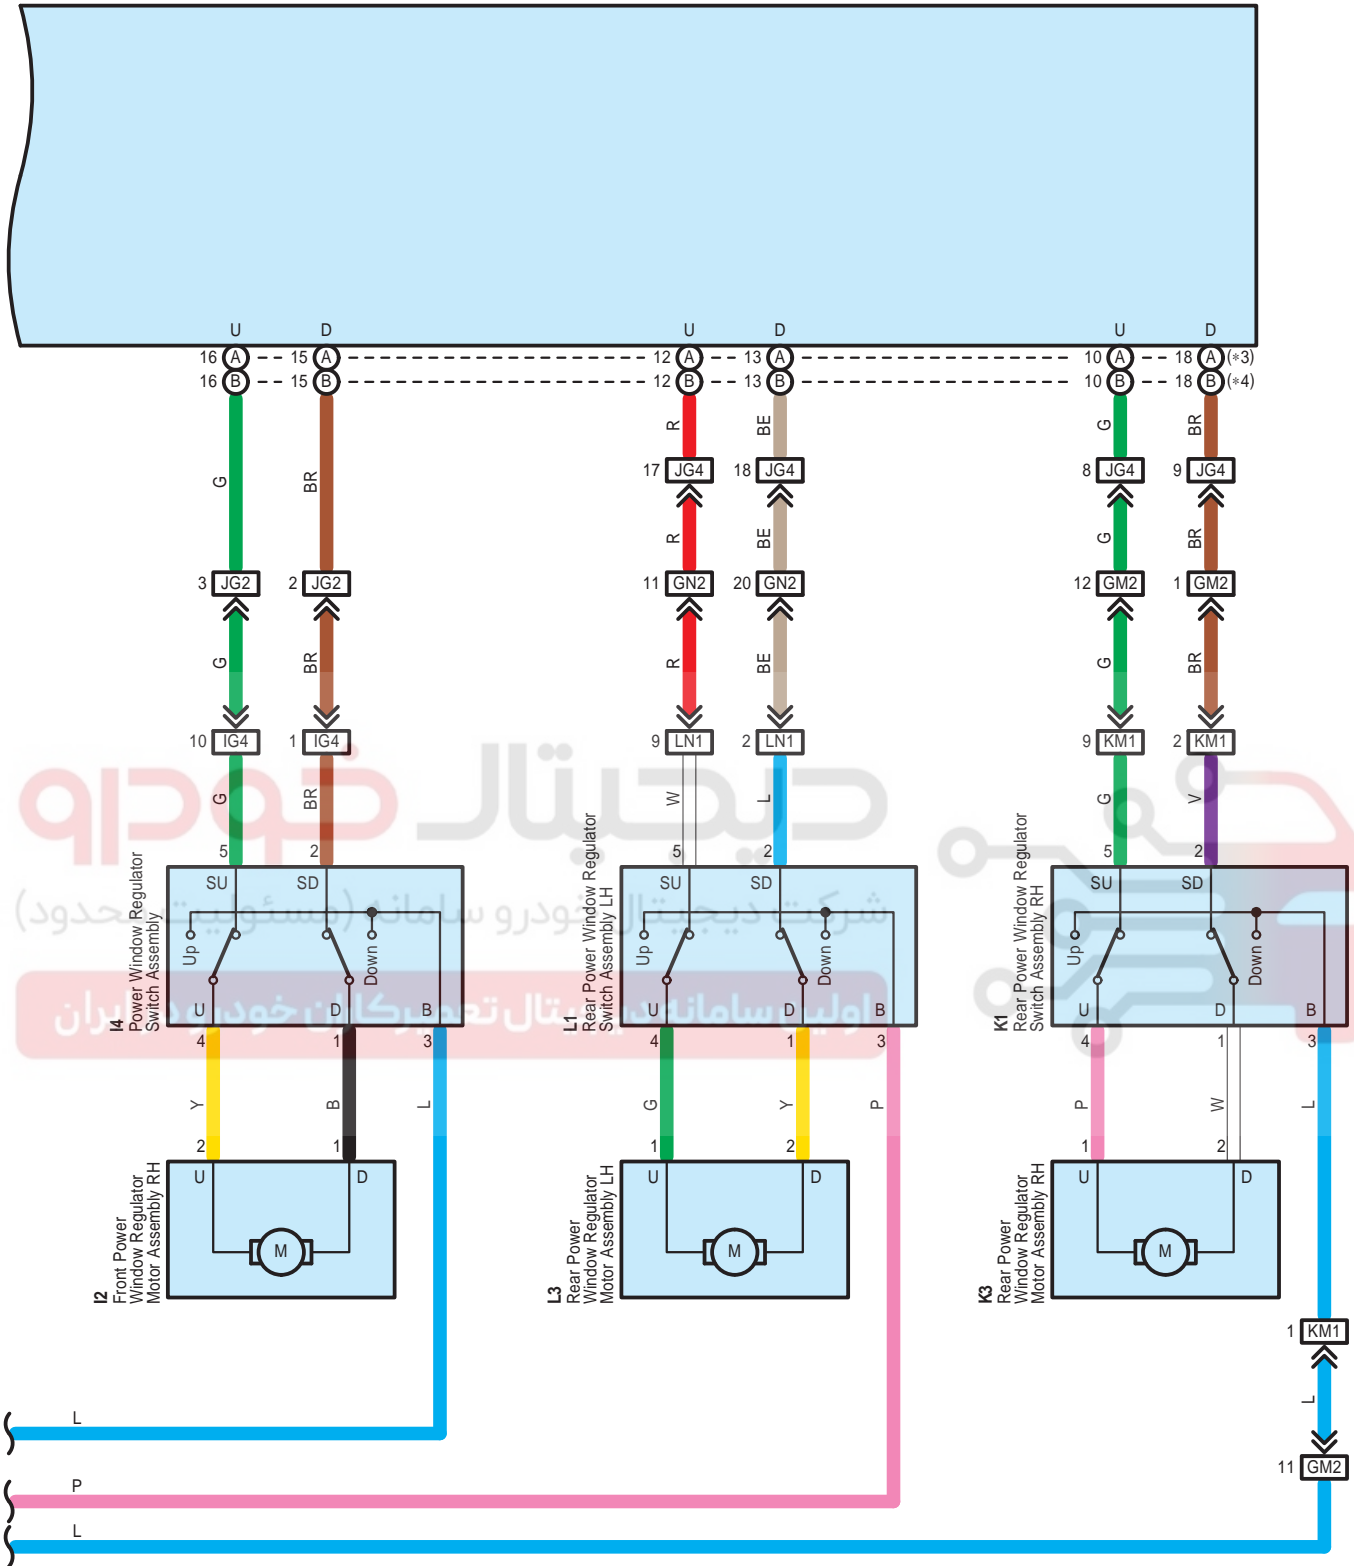

J5(A), (B)
Power Window Regulator Master Switch Assembly

Power Window (LHD) (From Oct. 2015 Production)

J5(A), (B)
Power Window Regulator Master Switch Assembly

* 3 : w/ Jam Protection
* 4 : w/o Jam Protection