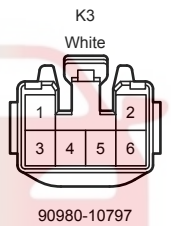

Power Window (LHD) (From Oct. 2015 Production)