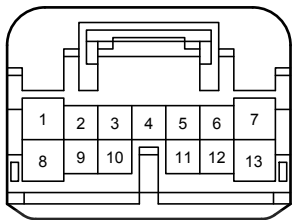

90980-12767