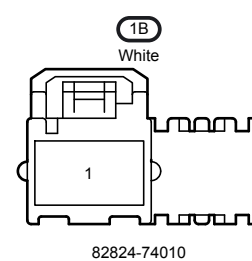

Power Window (RHD) (From Oct. 2015 Production)