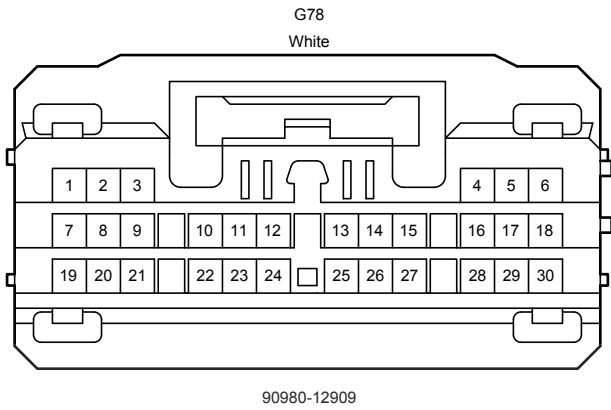

Power Window (LHD) (From Oct. 2015 Production)