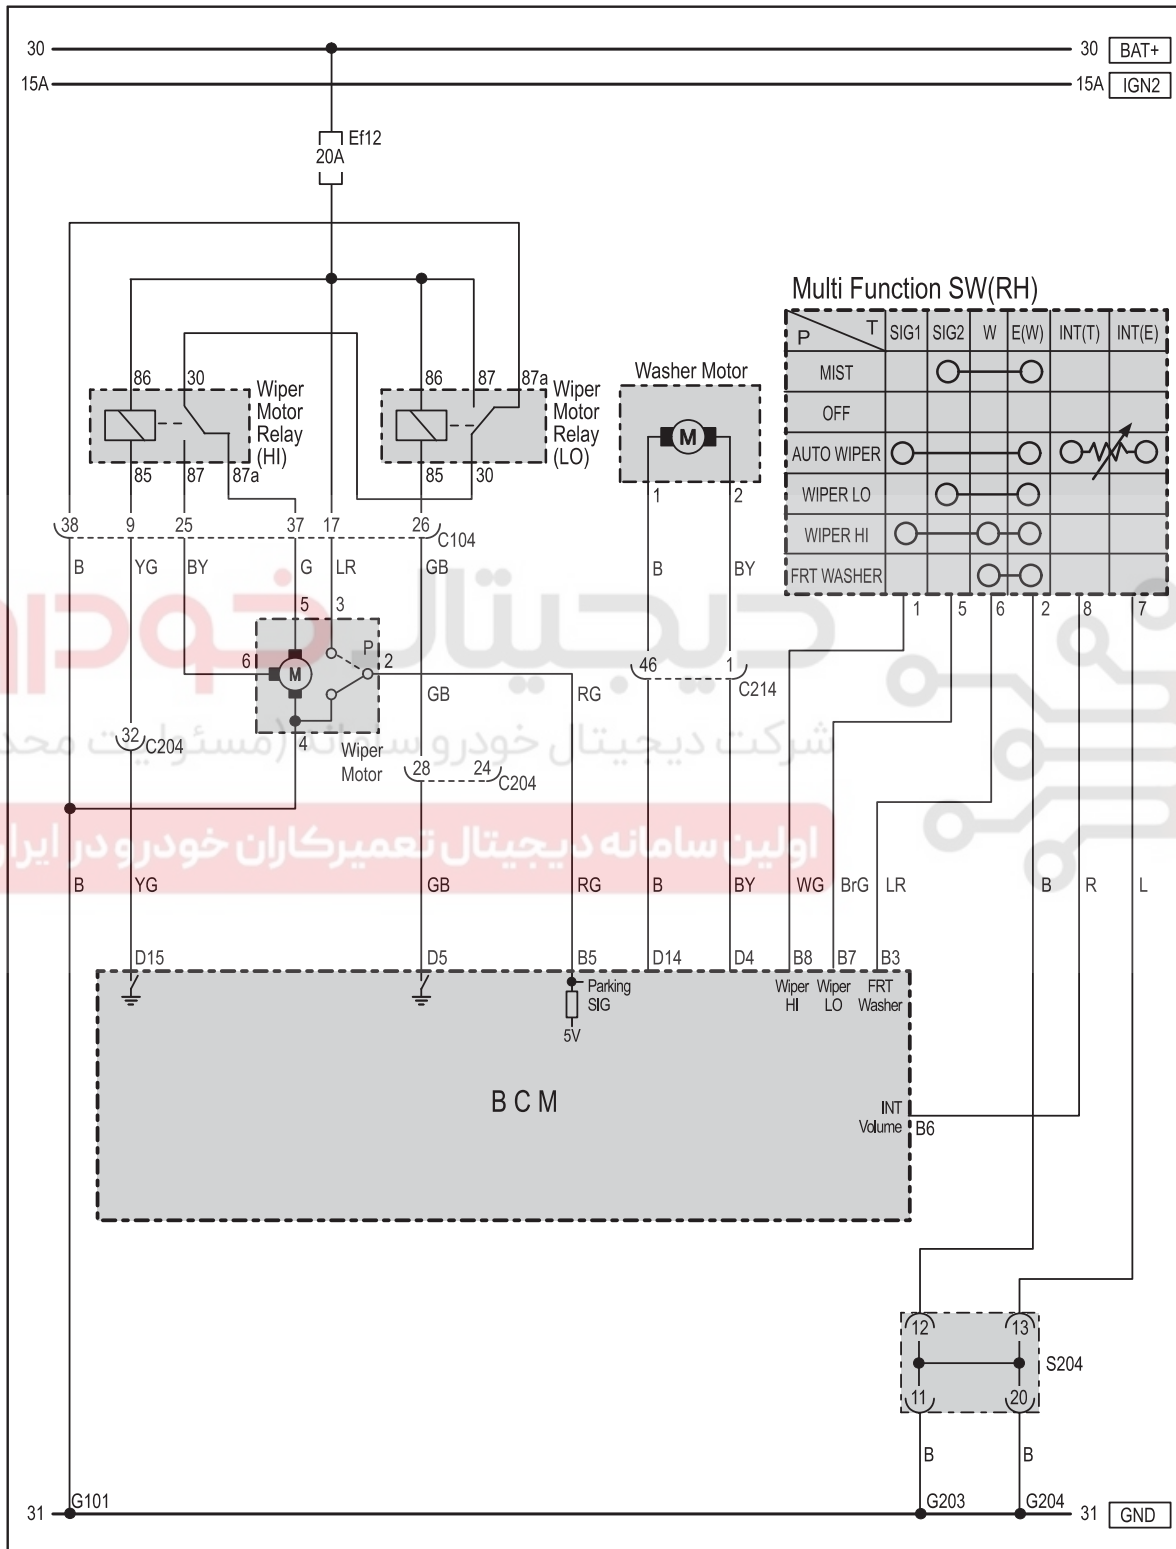

### 6) Circuit Diagram

► Front wiper/washer

Modification basis	
Application basis	
Affected VIN	

► Rear wiper/washer

- ELECTRO NIC
- FUSE
- BCM
- S KM
- INSTRUM ENT
- INSTRUM ENT
- SWITCH
- LAMP
- WIPER AND
- PAS
- AUDIO SYSTEM