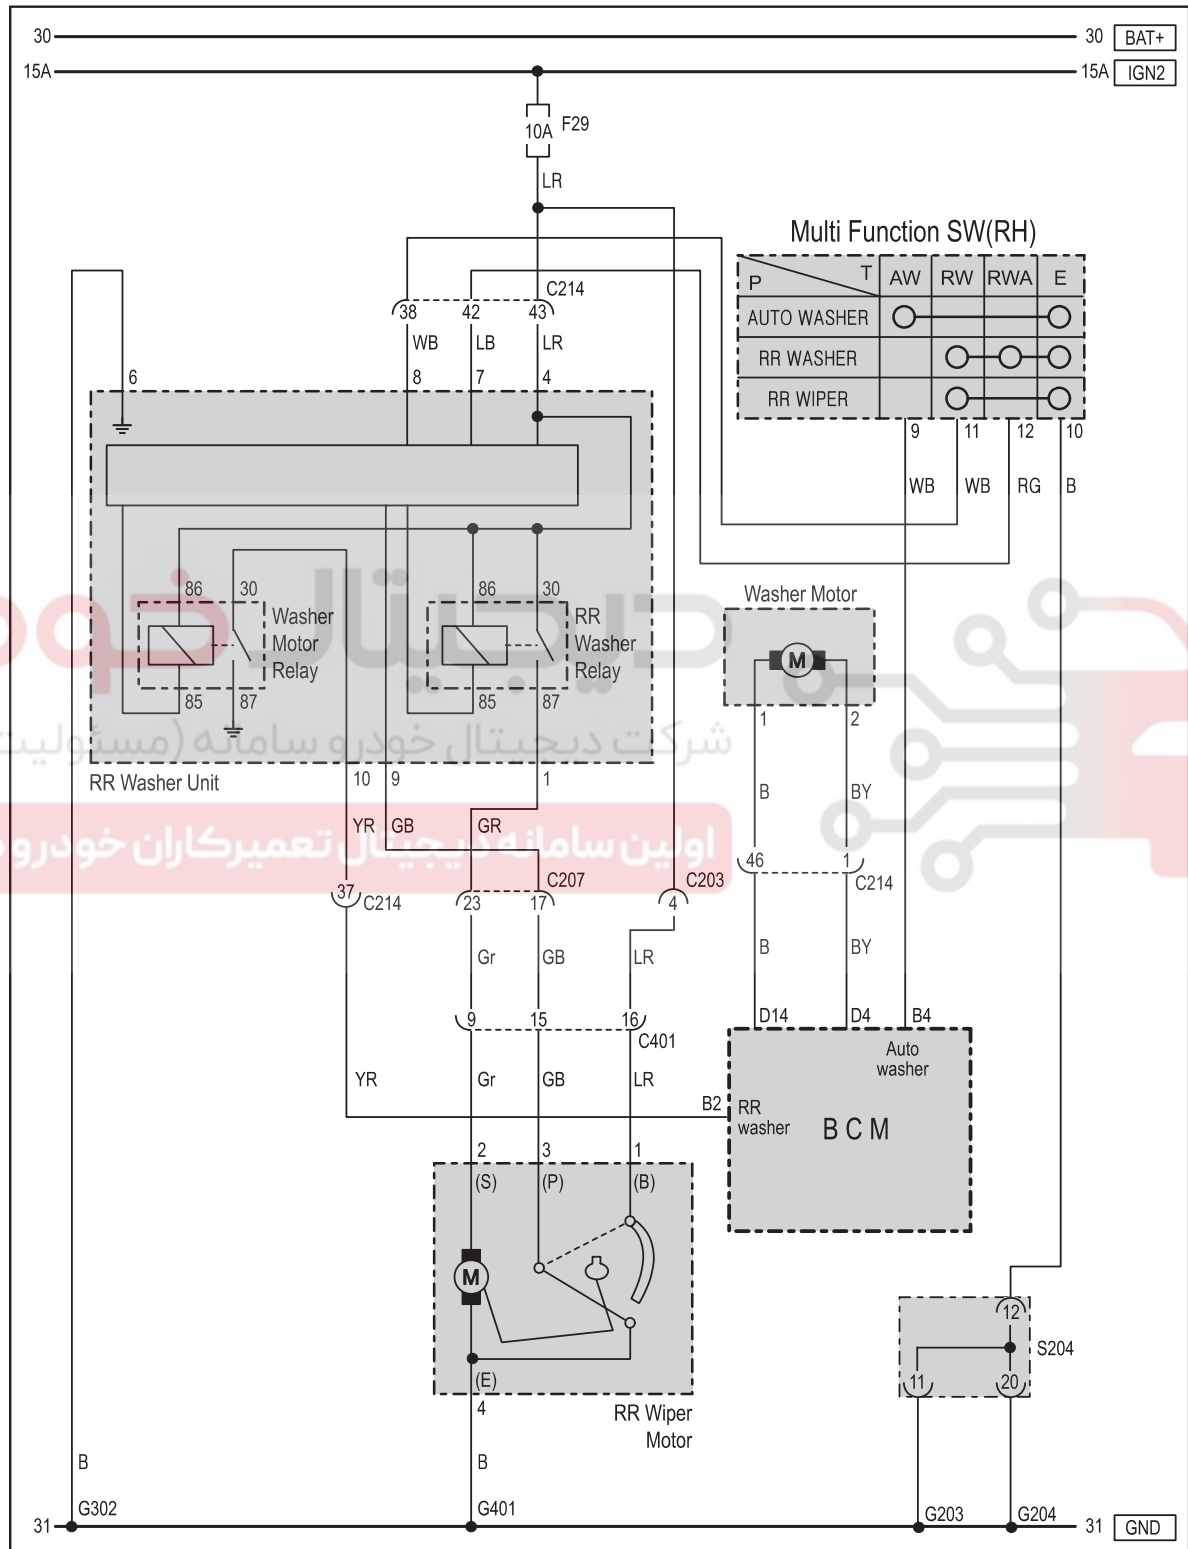

### 6) Circuit Diagram

► Front wiper/washer

Modification basis	
Application basis	
Affected VIN	

► Rear wiper/washer

- ELECTRO NIC
- FUSE
- BCM
- S KM
- INSTRUM ENT
- INSTRUM ENT
- SWITCH
- LAMP
- WIPER AND
- PAS
- AUDIO SYSTEM