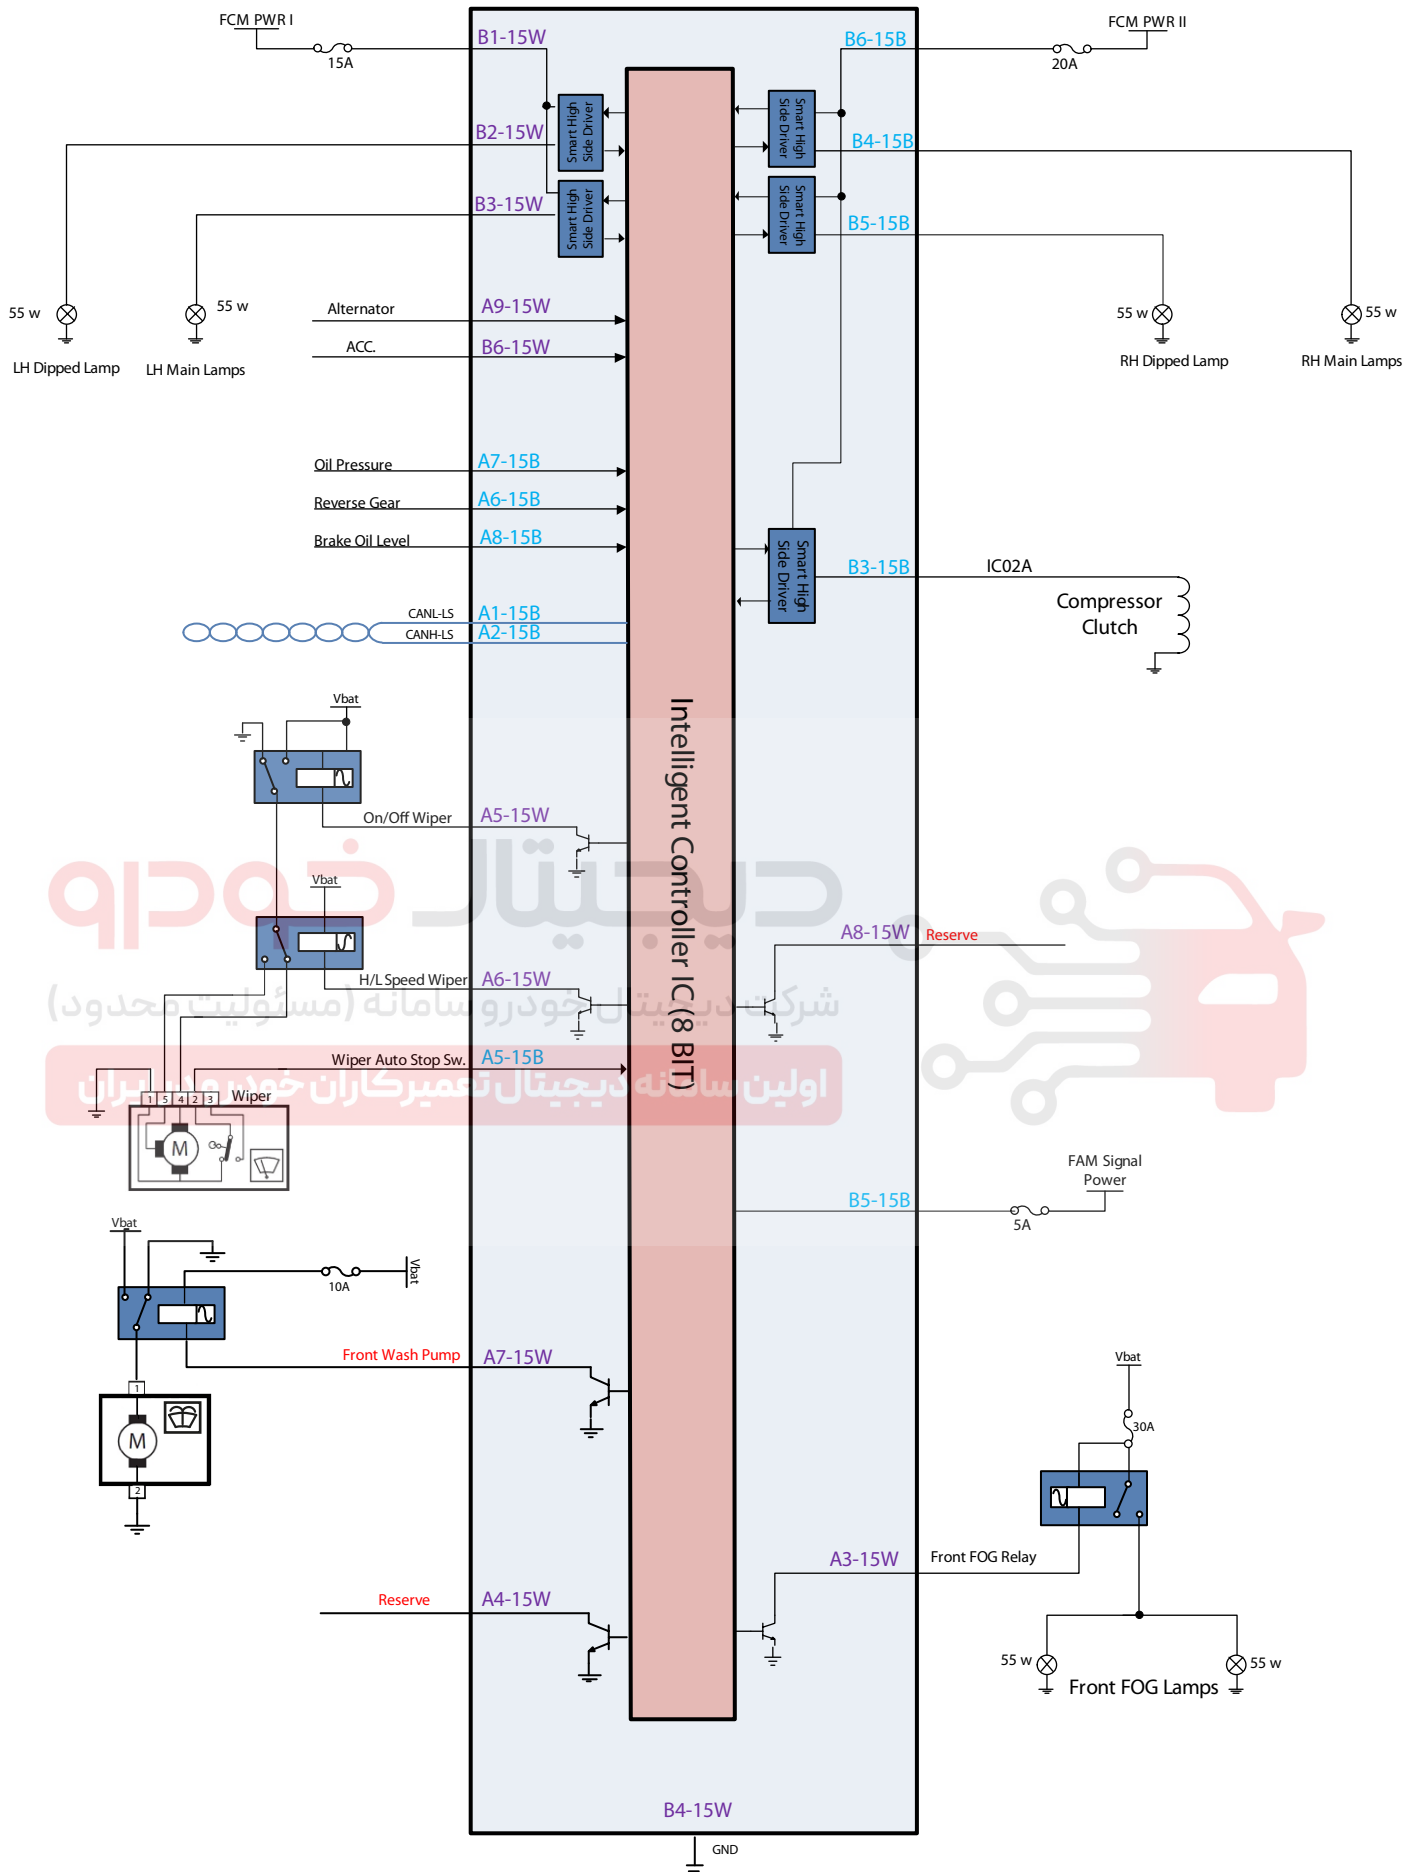

FCM - P6L (SD) & Runna ECO MUX

Connector 15 Pin White (98315--0010)

Connector 15 Pin Black (98315-0001)